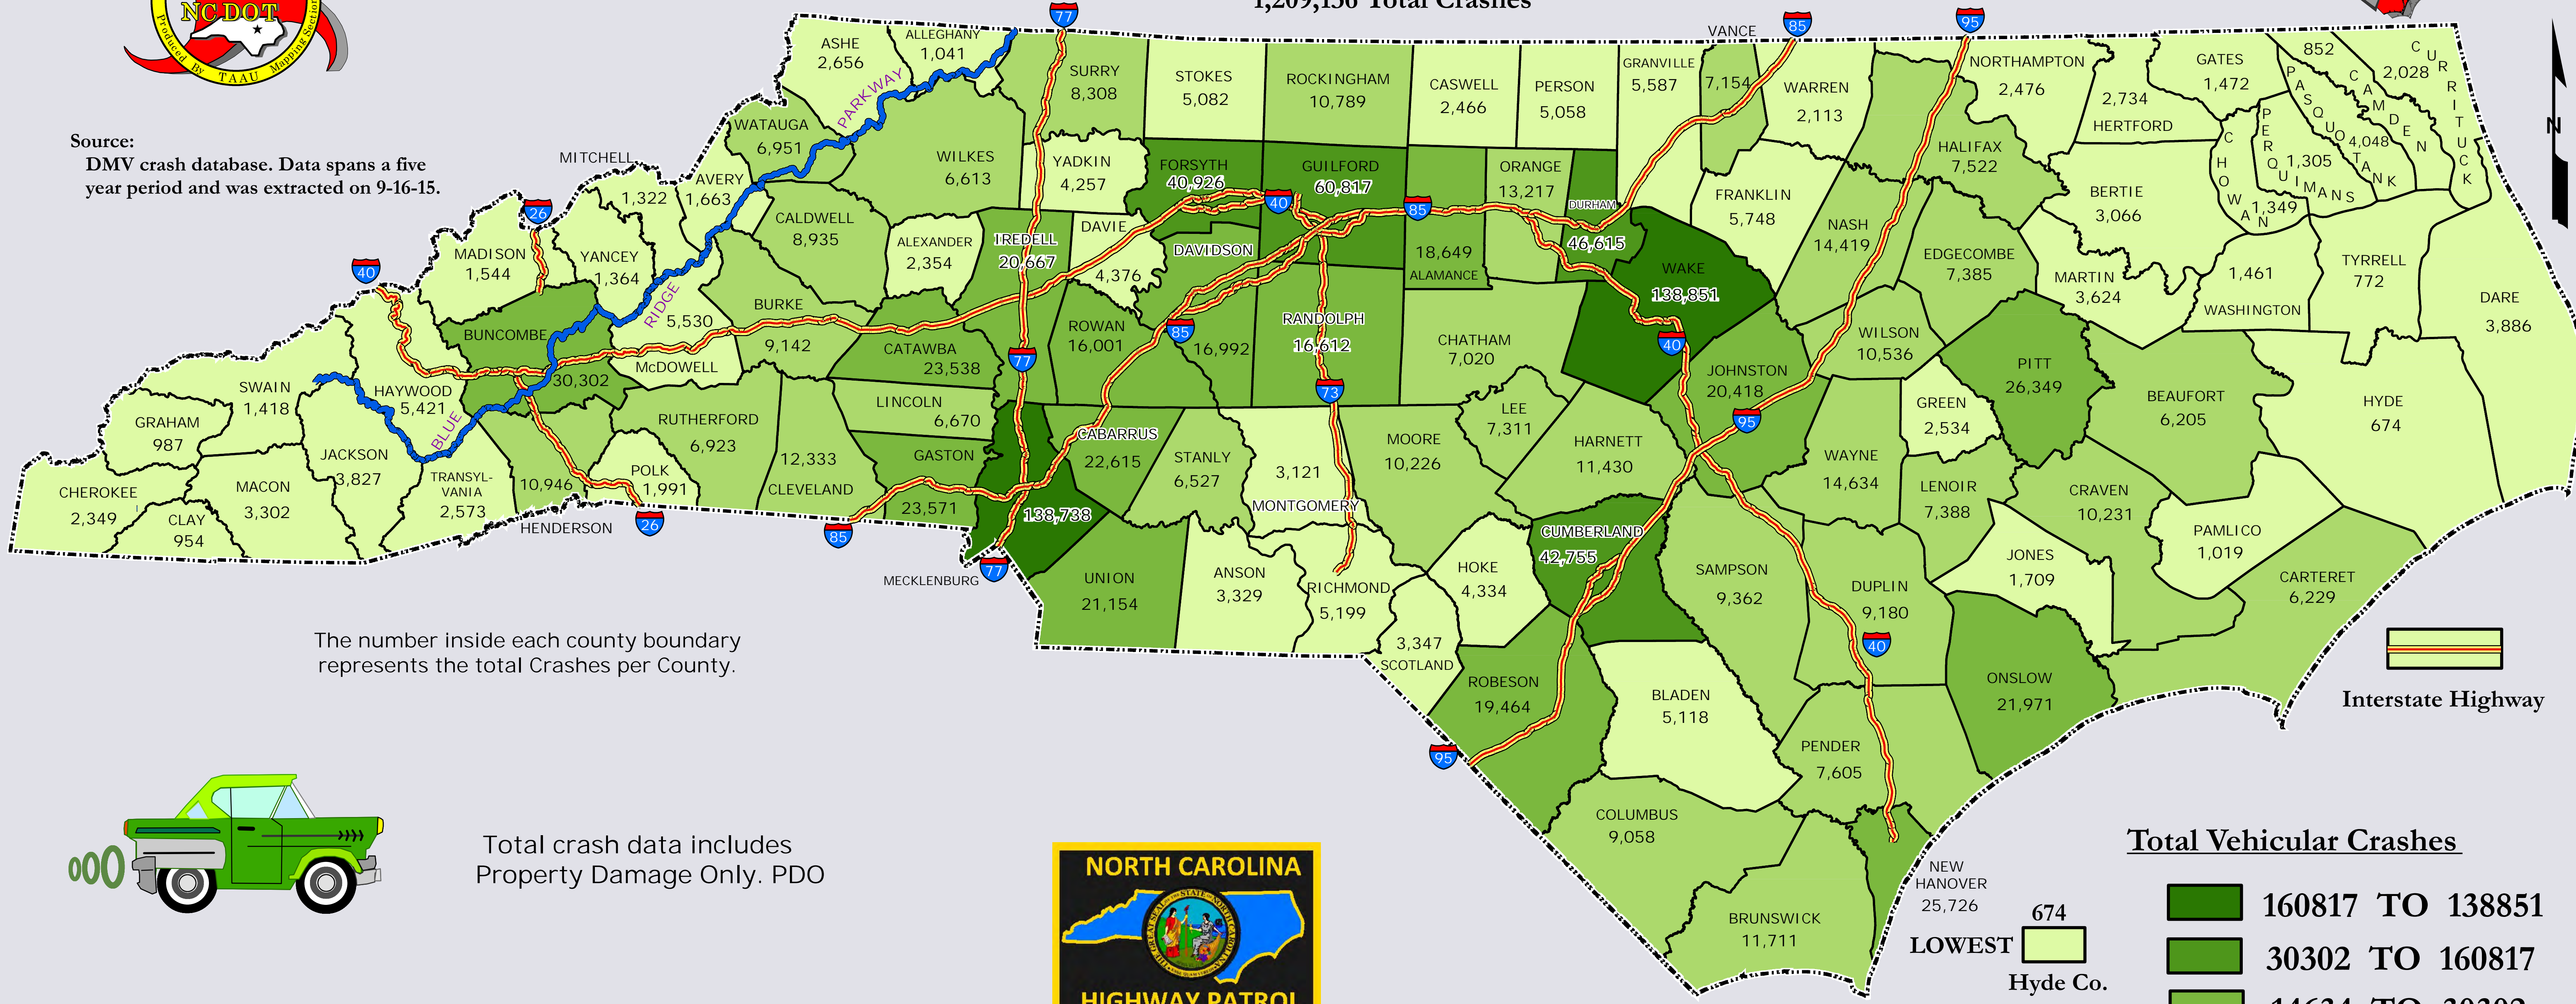

NORTH CAROLINA CRASH MAP

TOTAL VEHICULAR CRASHES

1,209,136 Total Crashes

Source:
DMV crash database. Data spans a five
year period and was extracted on 9-16-15.

The number inside each county boundary represents the total Crashes per County.

Interstate Highway

Total crash data includes
Property Damage Only. PDO

Total Vehicular Crashes

More Information can be obtained at:
<https://connect.ncdot.gov/resources/safety/Pages/Crash-Data.aspx>