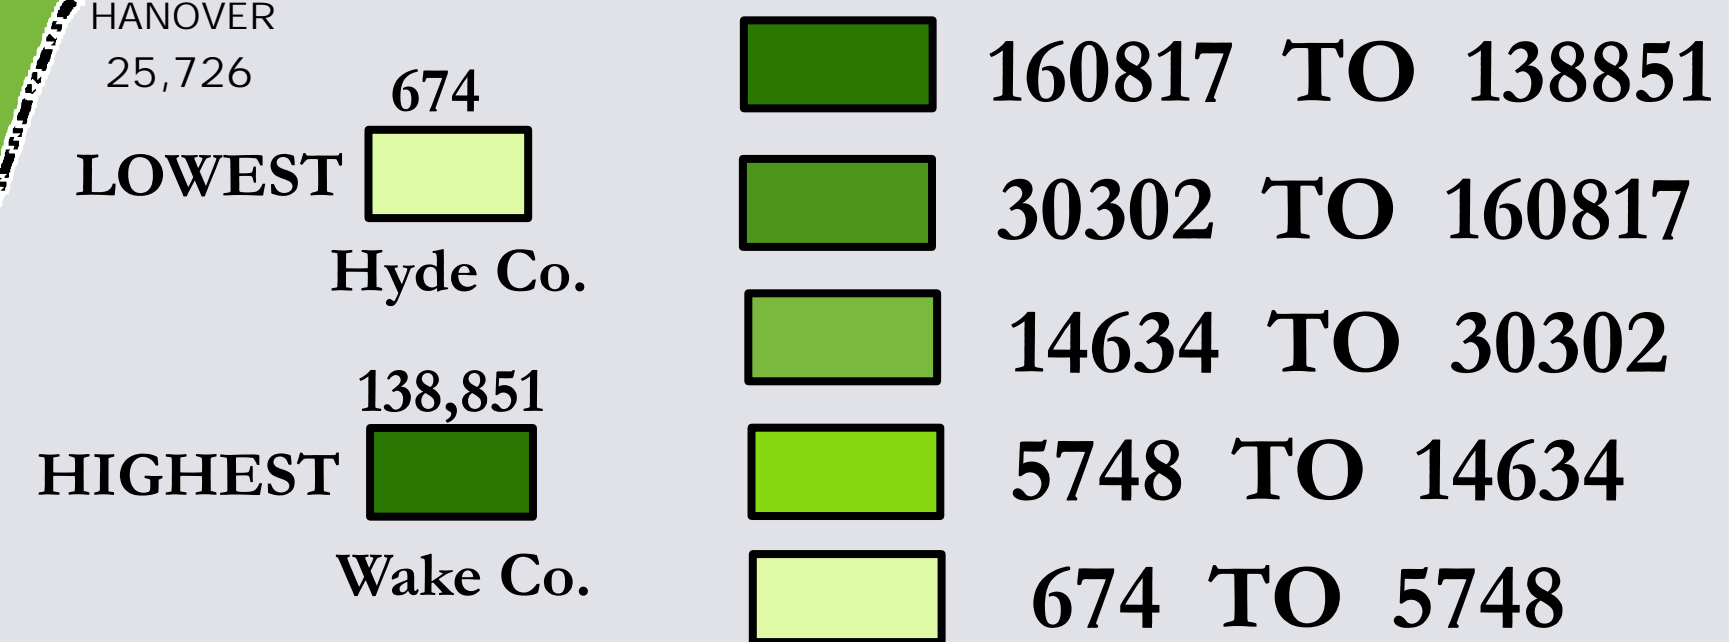

NORTH CAROLINA CRASH MAP

TOTAL VEHICULAR CRASHES

1,209,136 Total Crashes

Source:
DMV crash database. Data spans a five
year period and was extracted on 9-16-15.

The number inside each county boundary represents the total Crashes per County.

Interstate Highway

Total crash data includes
Property Damage Only. PDO

Total Vehicular Crashes

More Information can be obtained at:
<https://connect.ncdot.gov/resources/safety/Pages/Crash-Data.aspx>