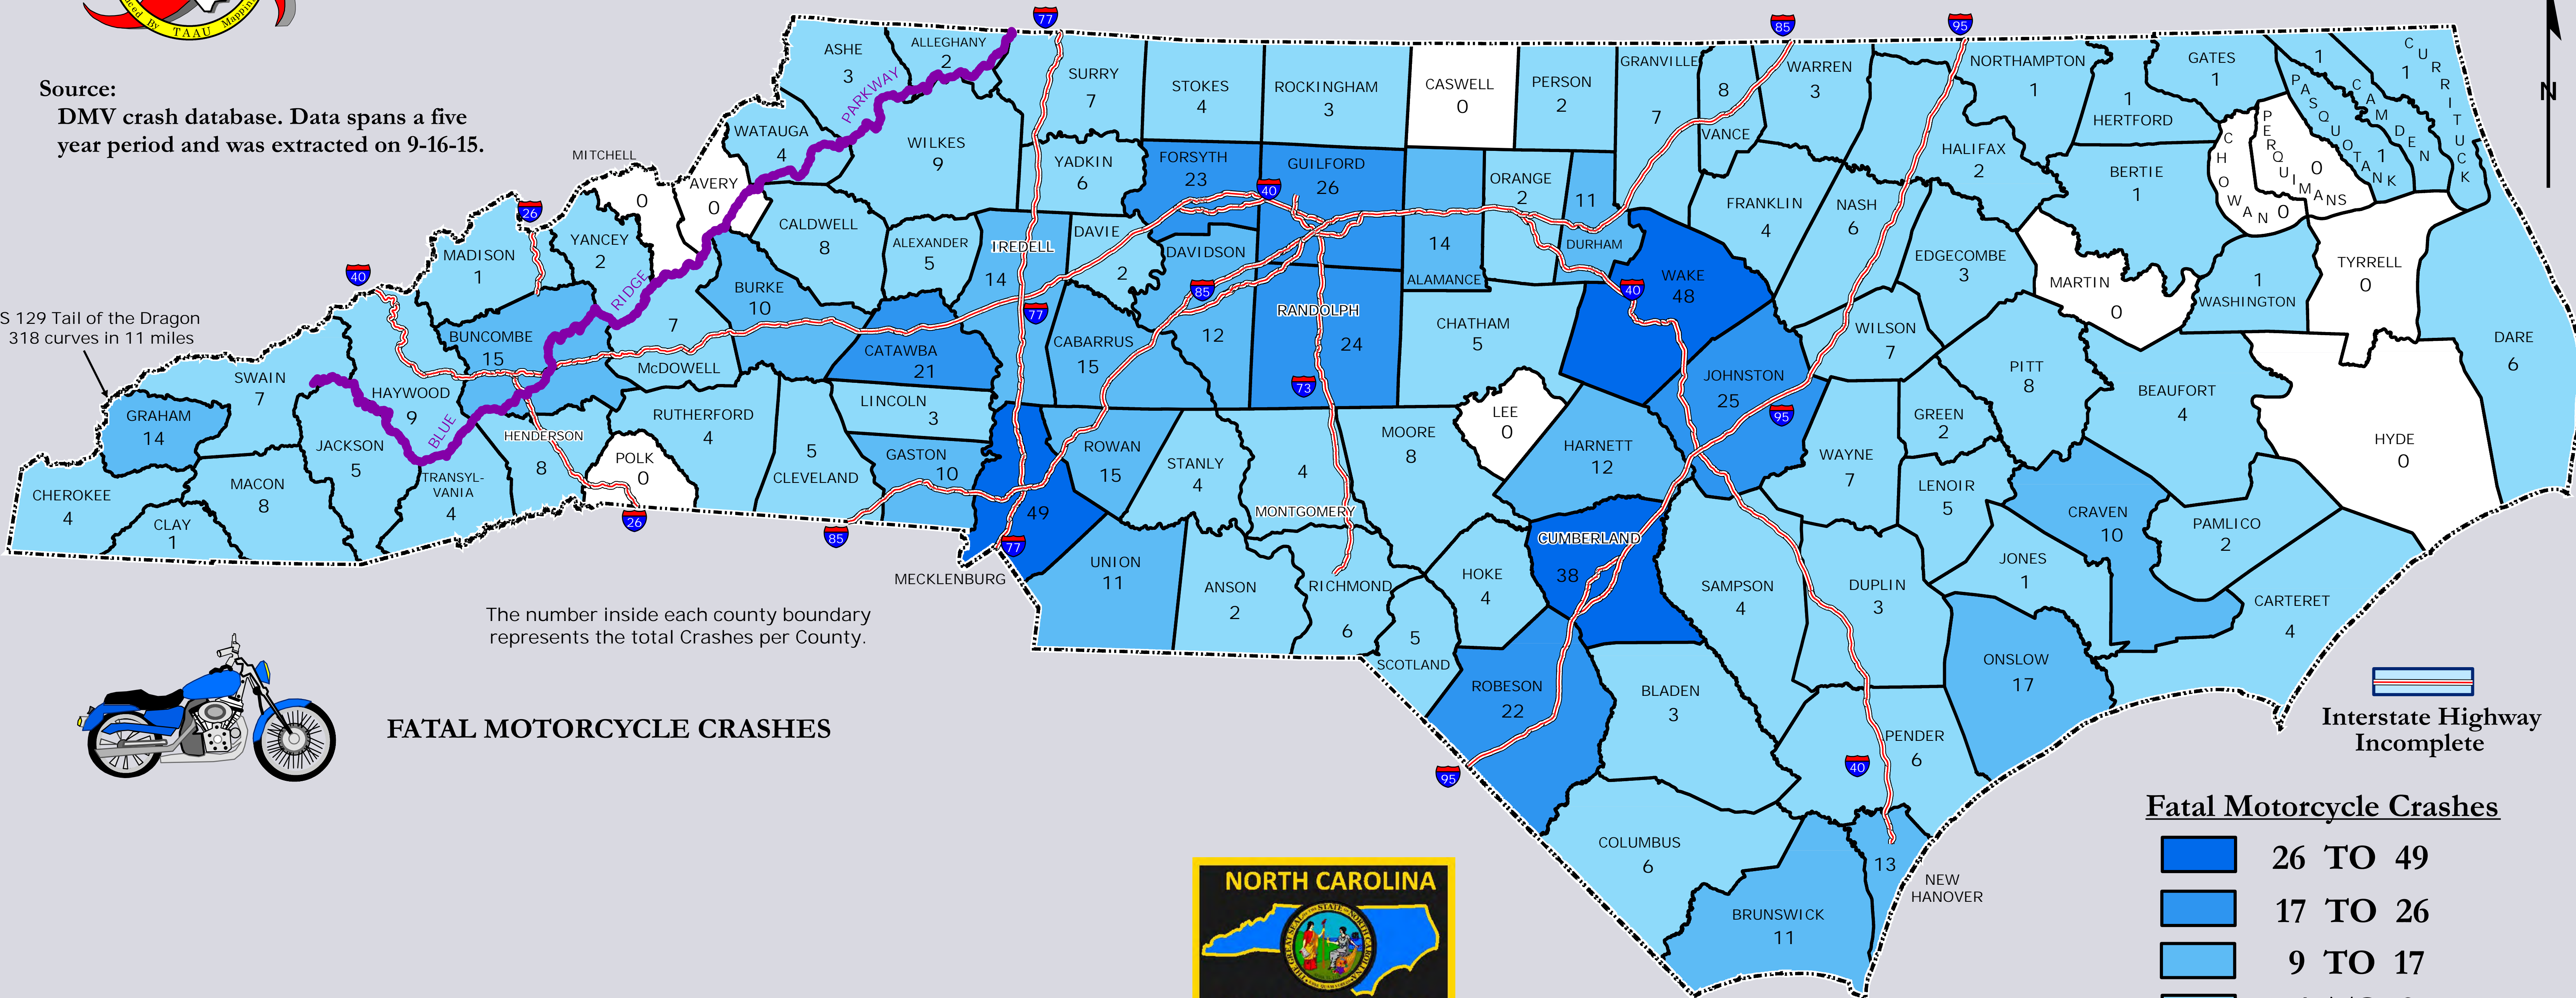

# NORTH CAROLINA CRASH MAP

## FATAL MOTORCYCLE CRASHES

752 Fatal Crashes

Source:  
DMV crash database. Data spans a five year period and was extracted on 9-16-15.

US 129 Tail of the Dragon  
318 curves in 11 miles

The number inside each county boundary represents the total Crashes per County.

### FATAL MOTORCYCLE CRASHES

Interstate Highway Incomplete

### Fatal Motorcycle Crashes

	26 TO 49
	17 TO 26
	9 TO 17
	1 TO 9
	0

More Information can be obtained at:  
<https://connect.ncdot.gov/resources/safety/Pages/Crash-Data.aspx>