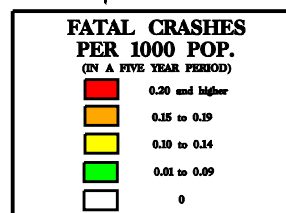

NORTH CAROLINA

FATAL TRUCK CRASHES PER 1000 POPULATION

County Summary: January 1, 2005 - December 31, 2009