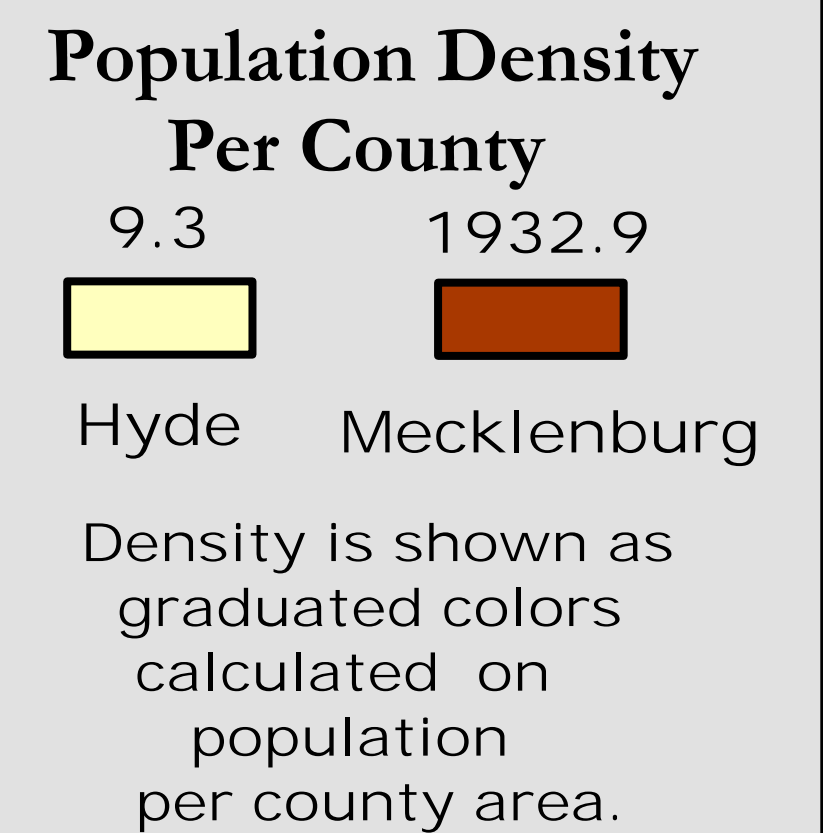

NORTH CAROLINA CRASH MAP

TOTAL TRUCK CRASHES with POPULATION DATA

32,524 Total Truck Crashes

Source:
DMV crash database. Data spans a five year period and was extracted on 9-16-15.

TOTAL TRUCK CRASHES .
The total crash data includes
Property Damage Only or PDO.

Total Truck Crashes w/Pop.

Population data is from the US Census.
<https://www.census.gov/popest/data/index.html>
for the year of 2015

More crash Information can be obtained at:
<https://connect.ncdot.gov/resources/safety/Pages/Crash-Data.aspx>