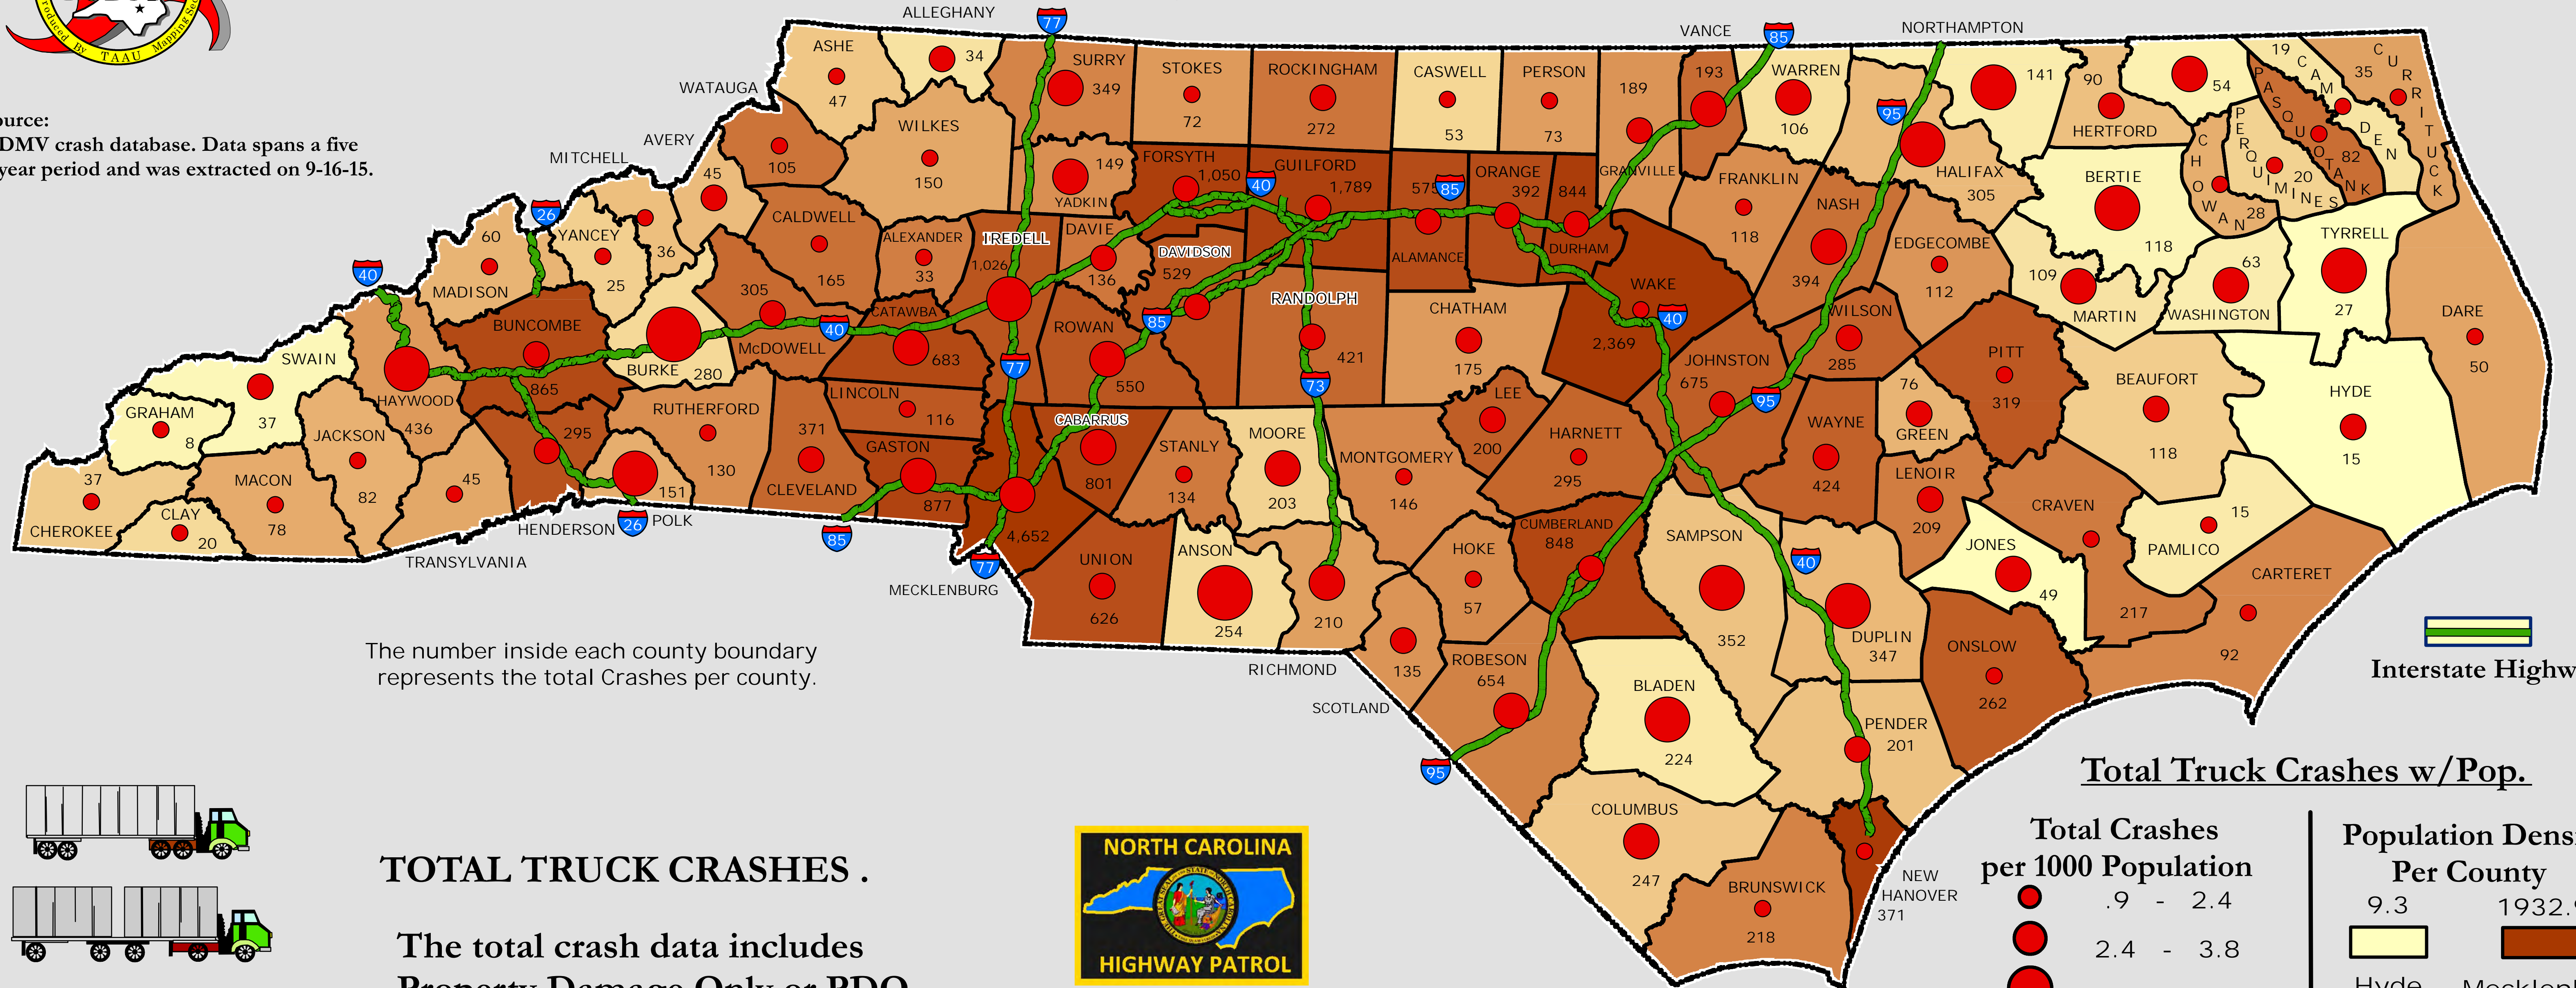

NORTH CAROLINA CRASH MAP

TOTAL TRUCK CRASHES with POPULATION DATA

32,524 Total Truck Crashes

Source:
DMV crash database. Data spans a five year period and was extracted on 9-16-15.

TOTAL TRUCK CRASHES .
The total crash data includes
Property Damage Only or PDO.

Total Truck Crashes w/Pop.

Population data is from the US Census.
<https://www.census.gov/popest/data/index.html>
for the year of 2015

More crash Information can be obtained at:
<https://connect.ncdot.gov/resources/safety/Pages/Crash-Data.aspx>