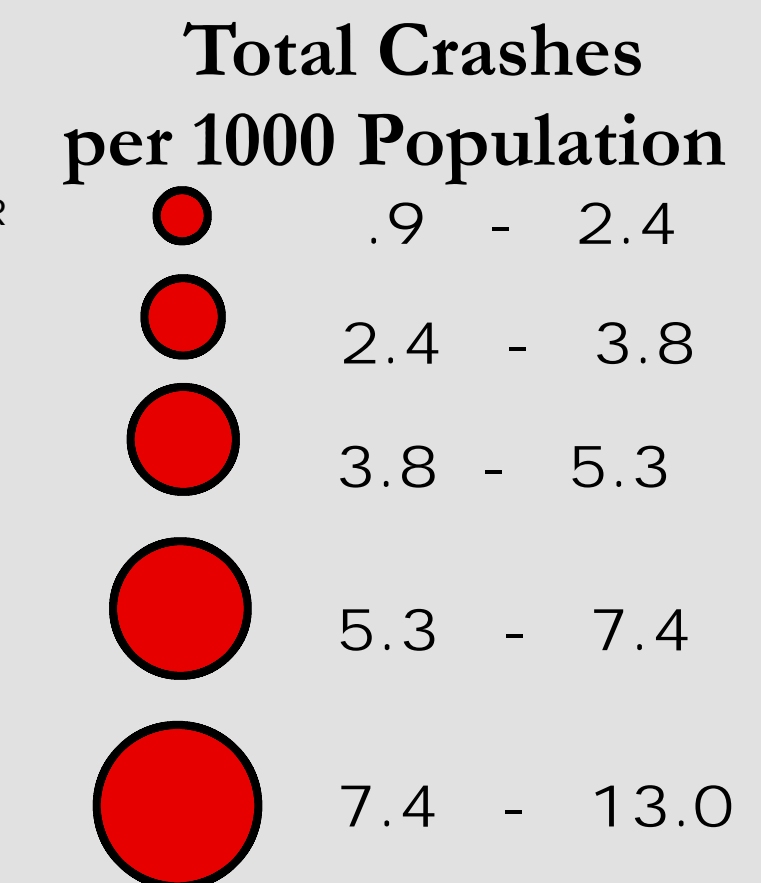

NORTH CAROLINA CRASH MAP

TOTAL TRUCK CRASHES with POPULATION DATA

32,524 Total Truck Crashes

Source:
DMV crash database. Data spans a five year period and was extracted on 9-16-15.

TOTAL TRUCK CRASHES .
The total crash data includes
Property Damage Only or PDO.

Total Truck Crashes w/Pop.

Population data is from the US Census.
<https://www.census.gov/popest/data/index.html>
for the year of 2015

More crash Information can be obtained at:
<https://connect.ncdot.gov/resources/safety/Pages/Crash-Data.aspx>