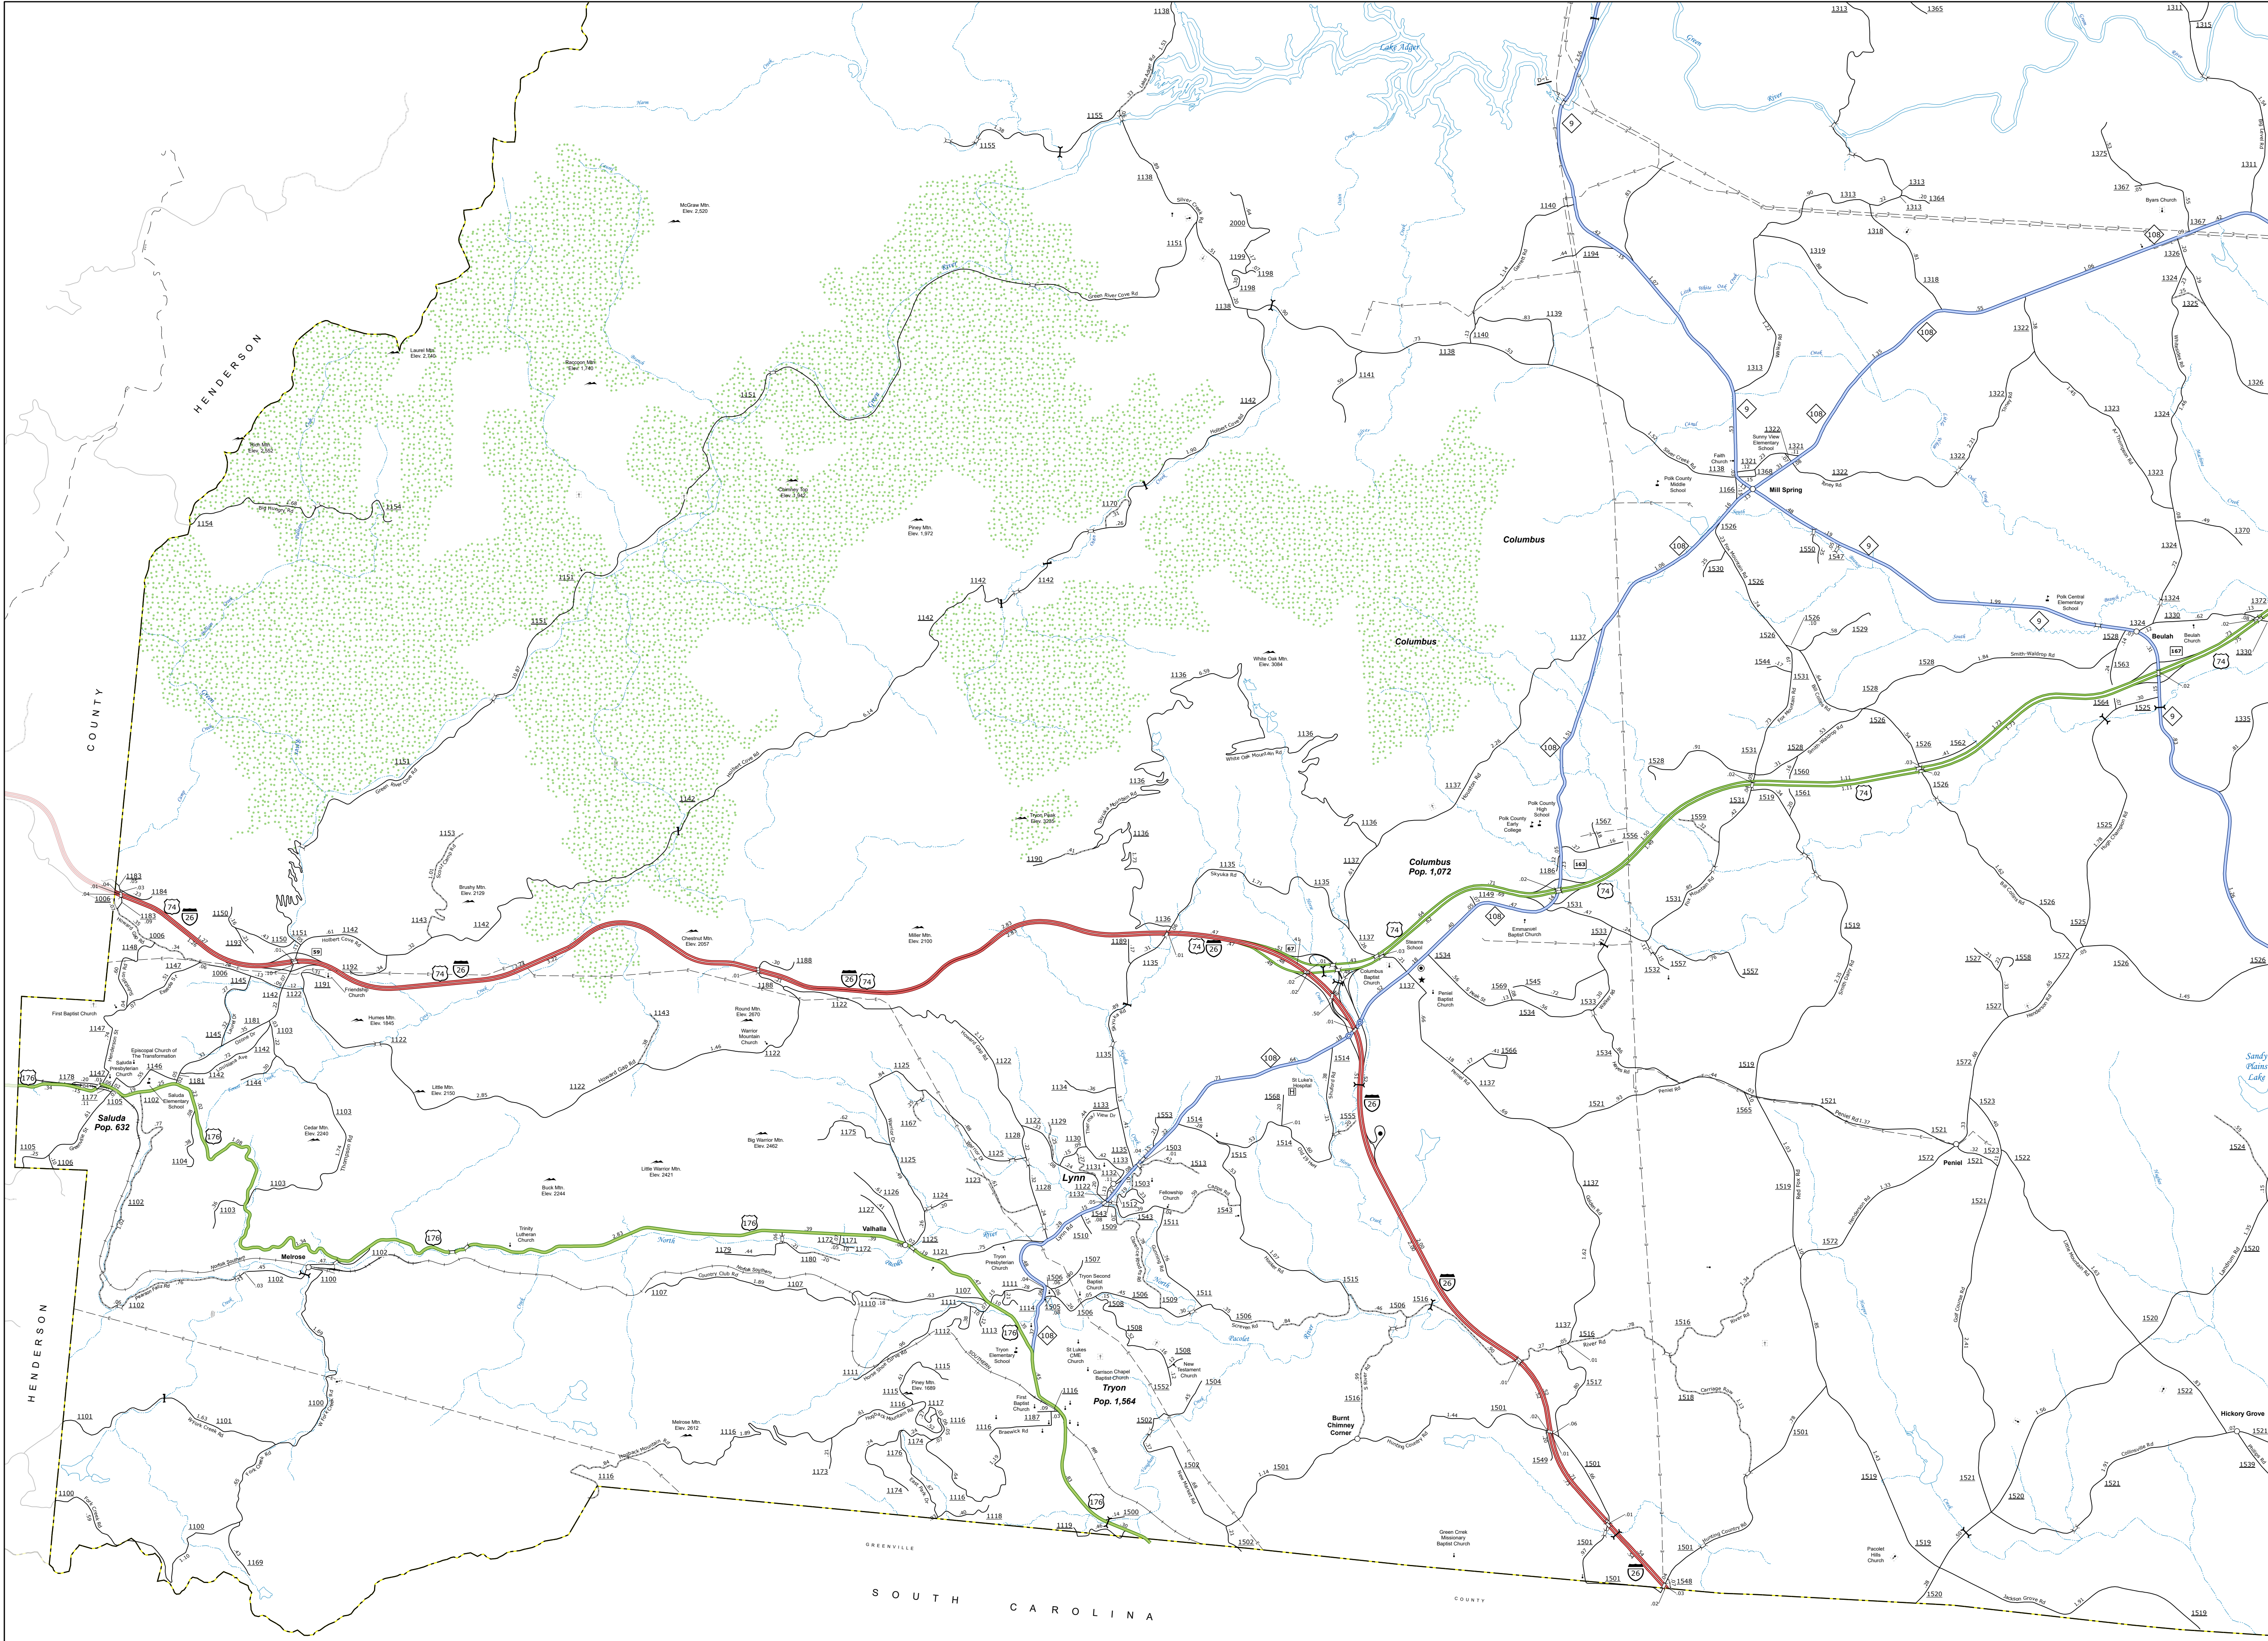

TERMS OF USE: The Mapping Section seeks to provide the most accurate and current information possible. Map data is compiled from...

COPIES OF THIS MAP ARE AVAILABLE TO THE PUBLIC AT A COST OF $1.00 PER COPY. CONTACT US TO ORDER...

LEGEND

- Legend items including Interstate US, US Numbered Highway, and various symbols for roads, bridges, and landmarks.

POLK COUNTY NORTH CAROLINA

PREPARED BY THE NORTH CAROLINA DEPARTMENT OF TRANSPORTATION OPERATIONS PROGRAM MANAGEMENT UNIT - MAPPING SECTION...