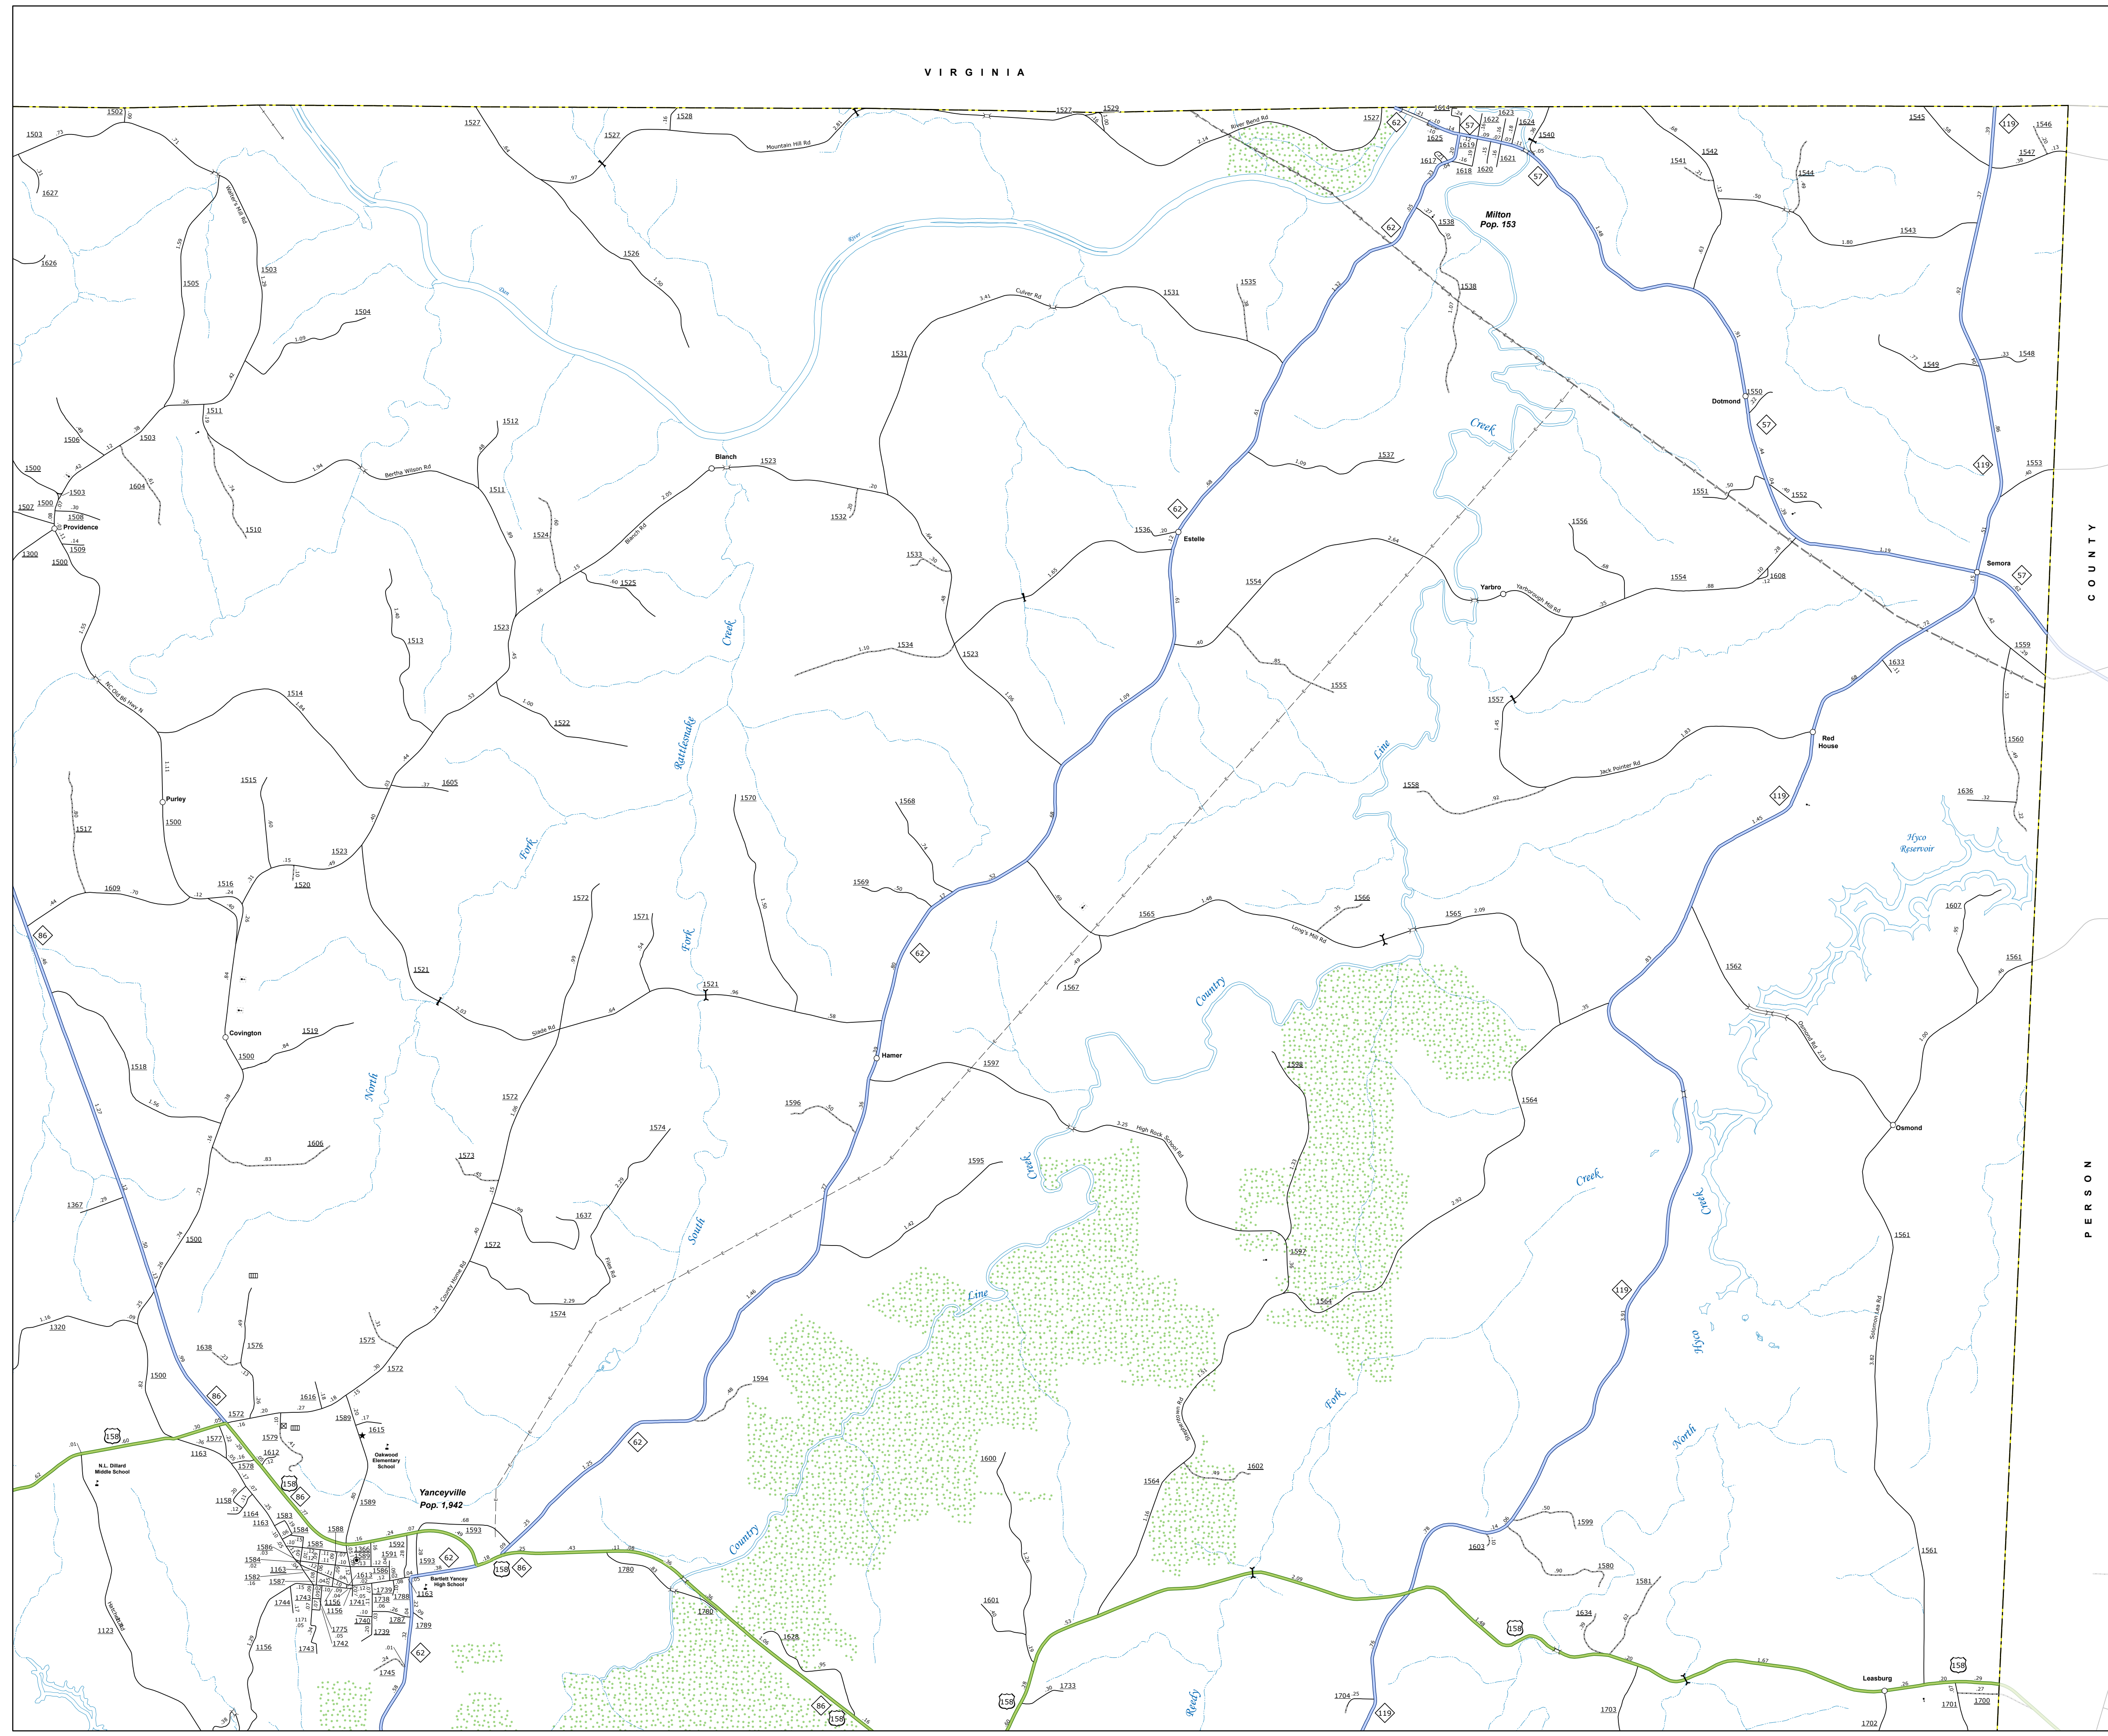

VIRGINIA

COUNTY

PERSON

LEGEND

- Legend items including Interstate, US, NC, Divided Hwy, U.S. Numbered Highway, U.S. Numbered Bicycle Route, Interstate Interchange Number, Secondary Road Number, Utility Lines, Railroad Line, State Line, County Line, and various symbols for schools, hospitals, and parks.

CASWELL COUNTY NORTH CAROLINA

PREPARED BY THE NORTH CAROLINA DEPARTMENT OF TRANSPORTATION OPERATIONS PROGRAM MANAGEMENT UNIT - MAPPING SECTION IN COOPERATION WITH THE U.S. DEPARTMENT OF TRANSPORTATION FEDERAL HIGHWAY ADMINISTRATION

TERMS OF USE: The Mapping Section's goal is to provide the most accurate and current information possible. Map data is compiled from numerous sources with varying levels of accuracy and may not meet the standards of a professional surveyor. The information shown on this map was last updated in March 2024.

COPIES OF THIS MAP ARE AVAILABLE TO THE PUBLIC AT NO CHARGE. CONTACT US TO ORDER: https://www.ncdot.gov/Information/RequestingCopies.aspx