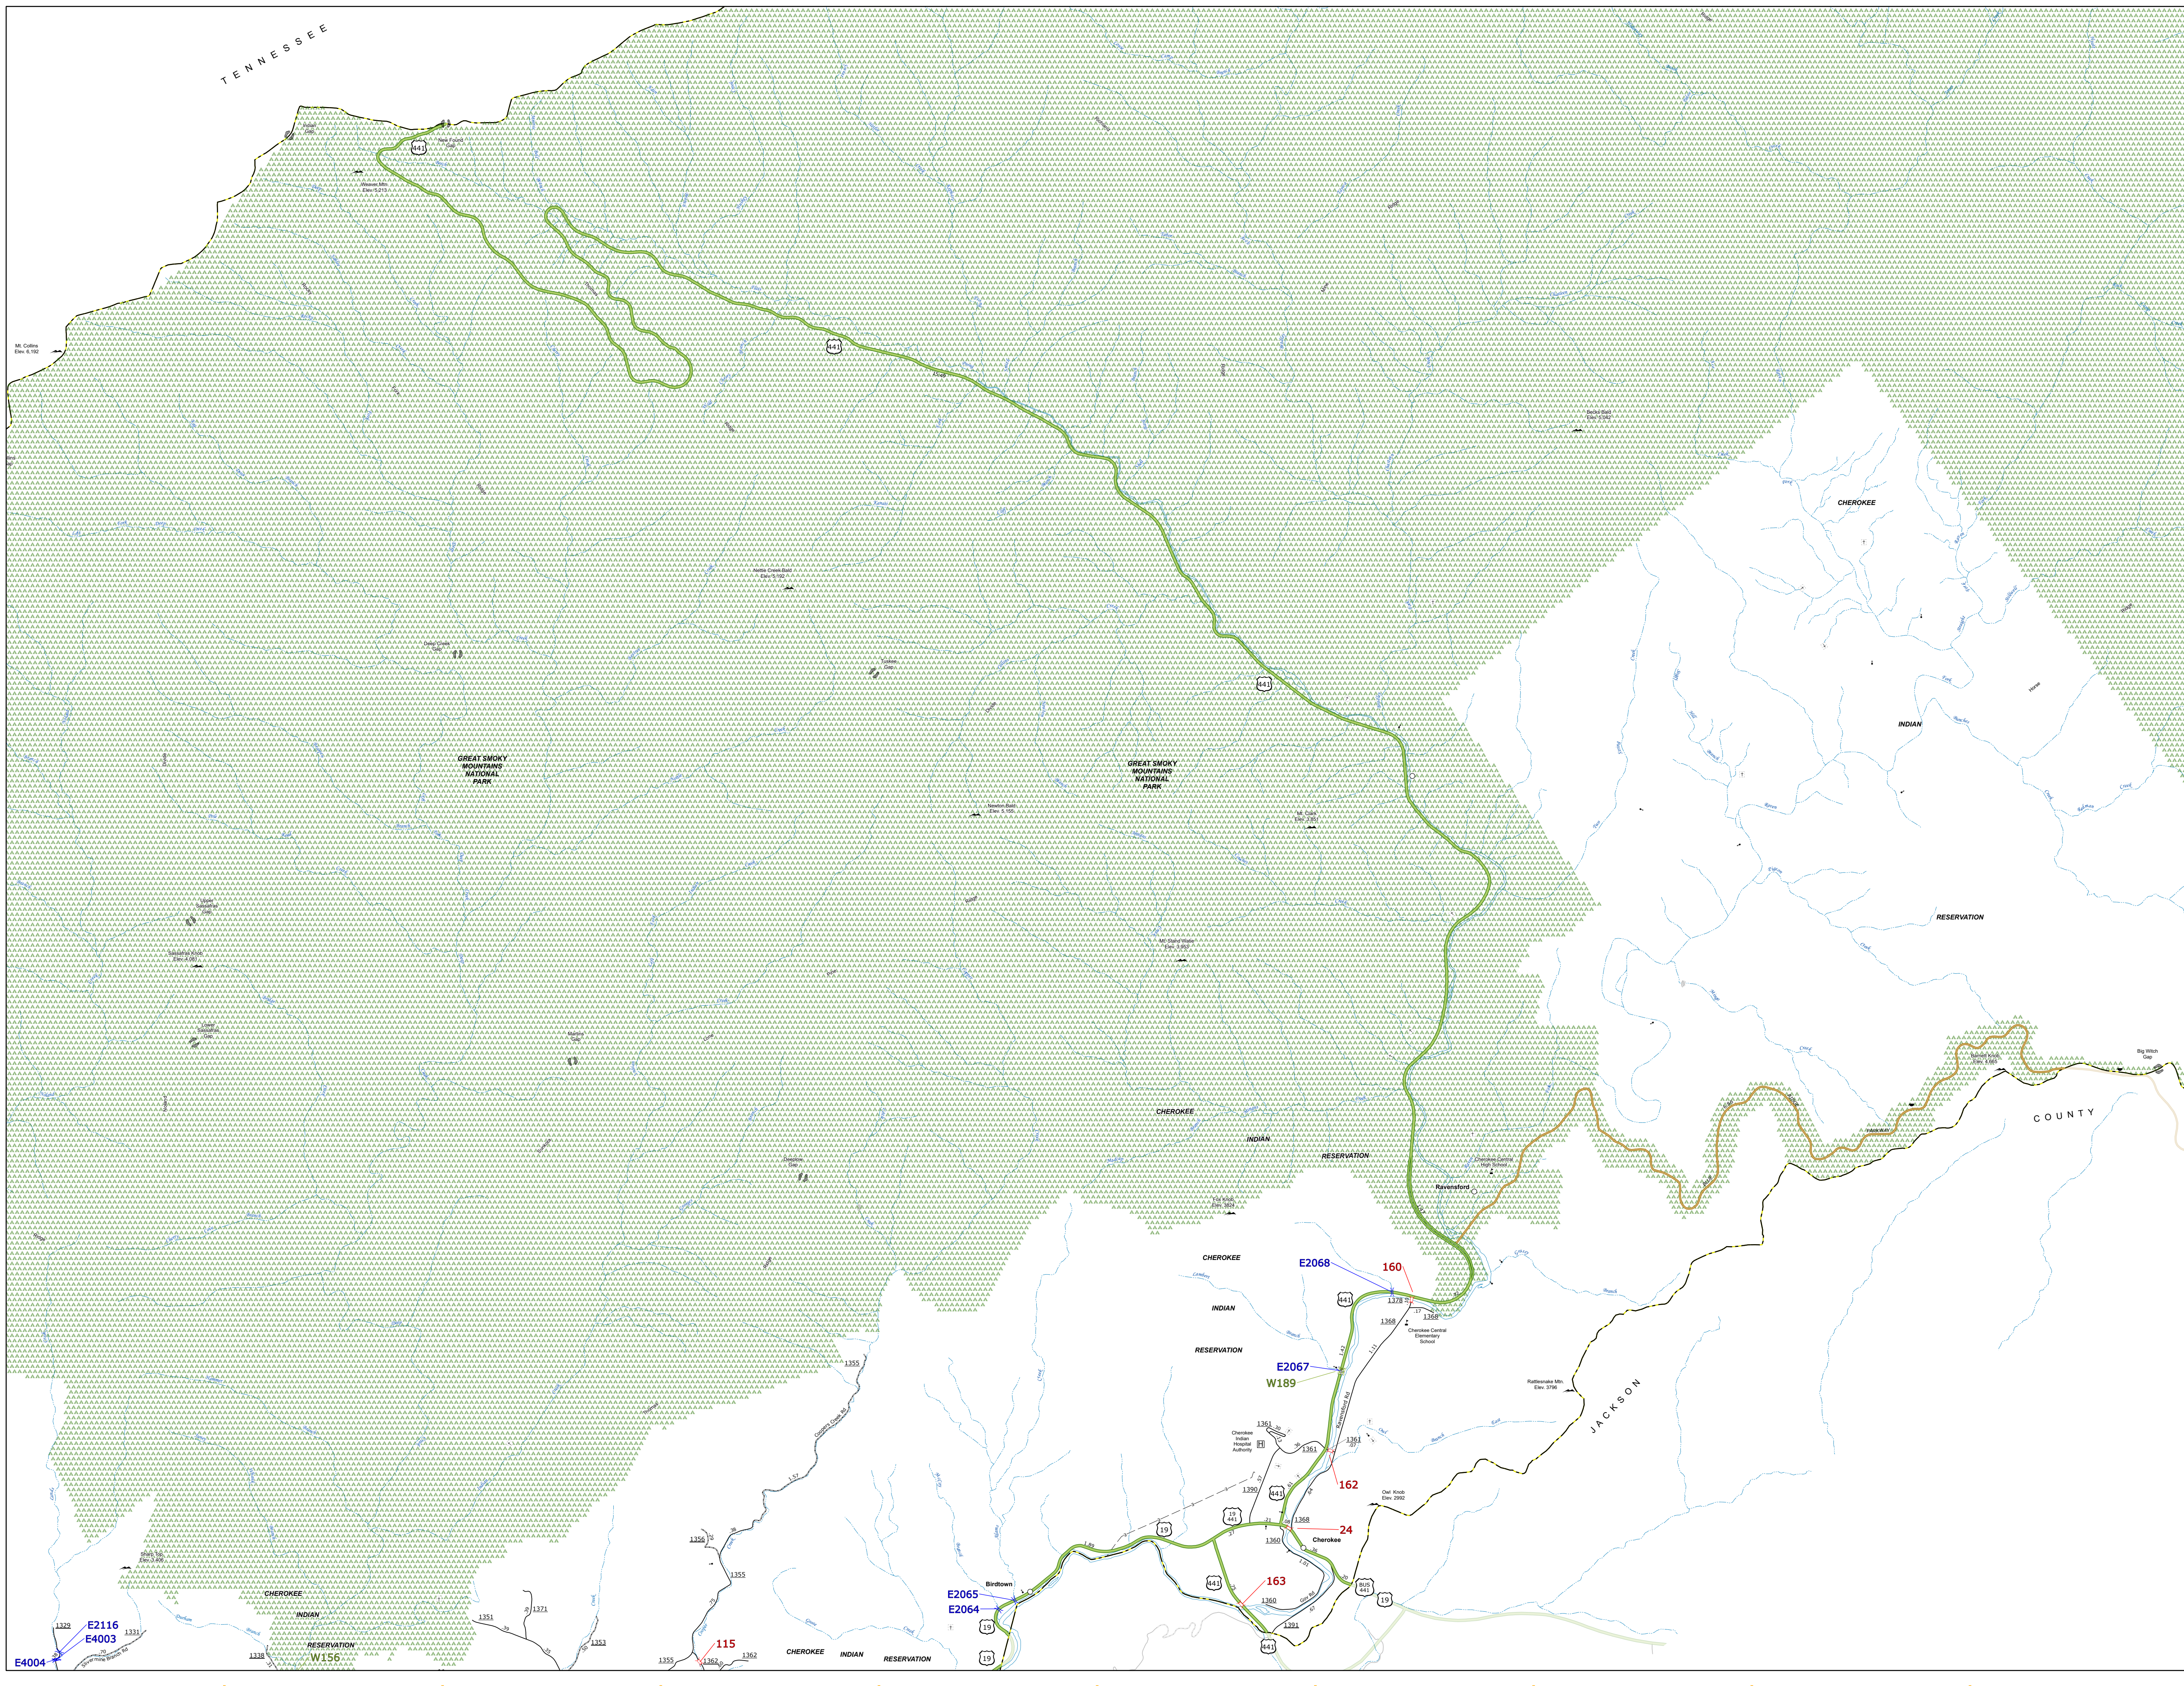

COPYRIGHT: THE MAP AREA AVAILABLE TO THE PUBLIC AT NO CHARGE. CONTACT US TO ORDER: 800-368-6868 OR VISIT OUR WEBSITE: WWW.MAPSOFNC.COM

LEGEND

INTERSTATE	US	NC	Divided Hwy	BRIDGE
			Undivided Hwy	CITY BRIDGE
BLUE RIDGE PARKWAY				CITY BRIDGE
UNIMPROVED GRAVEL ROAD				CITY BRIDGE
HARD SURFACED ROAD				CITY BRIDGE
NON-SYSTEM ROAD				CITY BRIDGE
PROVISIONALLY OPEN ROAD				CITY BRIDGE
PROJECTED LOCATION				CITY BRIDGE
INTERSECTION DISTANCE				CITY BRIDGE
INTERSTATE HIGHWAY				CITY BRIDGE
U.S. NUMBERED HIGHWAY				CITY BRIDGE
N.C. NUMBERED HIGHWAY				CITY BRIDGE
U.S. NUMBERED BICYCLE ROUTE				CITY BRIDGE
N.C. NUMBERED BICYCLE ROUTE				CITY BRIDGE
INTERSTATE INTERCHANGE NUMBER				CITY BRIDGE
SECONDARY ROAD NUMBER				CITY BRIDGE
UTILITY LINES				CITY BRIDGE
RAILROAD LINE				CITY BRIDGE
RAILROAD STATION				CITY BRIDGE
INSET AREA				CITY BRIDGE
STATE LINE				CITY BRIDGE
COUNTY LINE				CITY BRIDGE
CITY LIMITS				CITY BRIDGE
FERRY ROUTE				CITY BRIDGE
NARROW CREEK OR STREAM				CITY BRIDGE
WIDE RIVER OR CREEK				CITY BRIDGE
RESERVOIR, POND OR LAKE W/ ISLAND				CITY BRIDGE
DAM OR DAM WITH LOCK				CITY BRIDGE
WATERFALL				CITY BRIDGE
SWAMP				CITY BRIDGE
COMMUNITY TOWN OR CITY CENTER				CITY BRIDGE
COUNTY SEAT				CITY BRIDGE
SCHOOL				CITY BRIDGE
COLLEGE OR UNIVERSITY				CITY BRIDGE
HOSPITAL				CITY BRIDGE
COAST GUARD STATION				CITY BRIDGE
CHURCH				CITY BRIDGE
CHURCH WITH CEMETERY				CITY BRIDGE
CEMETERY				CITY BRIDGE
PARKING STATION				CITY BRIDGE
CORRECTION OR PENAL INSTITUTION				CITY BRIDGE
QUARRY				CITY BRIDGE
MINE OR PIT				CITY BRIDGE
HIGHWAY GARAGE OR MAINT. YARD				CITY BRIDGE
HIGHWAY DIV. OR DIST. OFFICE				CITY BRIDGE
MILITARY POST				CITY BRIDGE
WEIGH STATION				CITY BRIDGE
FAIRGROUNDS				CITY BRIDGE
HISTORICAL SITE				CITY BRIDGE
POINTS OF INTEREST				CITY BRIDGE
STATE FOREST				CITY BRIDGE
LIGHTHOUSE				CITY BRIDGE
MOUNTAIN SUMMIT				CITY BRIDGE
OVERLOOK				CITY BRIDGE
REST AREA				CITY BRIDGE
VISITOR CTR/REST AREA				CITY BRIDGE
WELCOME CTR/REST AREA				CITY BRIDGE
AIRPORT				CITY BRIDGE
MILITARY AIRPORT				CITY BRIDGE
HELIPORT				CITY BRIDGE
NATIONAL/STATE FOREST BOUNDARY				CITY BRIDGE
WILDLIFE REFUGE				CITY BRIDGE
NATIONAL/STATE PARK BOUNDARY				CITY BRIDGE
GAME LANDS BOUNDARY				CITY BRIDGE
MILITARY RESERVATION BOUNDARY				CITY BRIDGE
INDIAN RESERVATION BOUNDARY				CITY BRIDGE

SWAIN COUNTY NORTH CAROLINA BRIDGE LOCATION MAP

PREPARED BY THE
NORTH CAROLINA DEPARTMENT OF TRANSPORTATION
OPERATIONS PROGRAM MANAGEMENT UNIT - MAPPING SECTION
IN COOPERATION WITH THE
U.S. DEPARTMENT OF TRANSPORTATION
FEDERAL HIGHWAY ADMINISTRATION

NORTH CAROLINA PLANE COORDINATE SYSTEM
LAMBERT CONFORMAL CONIC PROJECTION