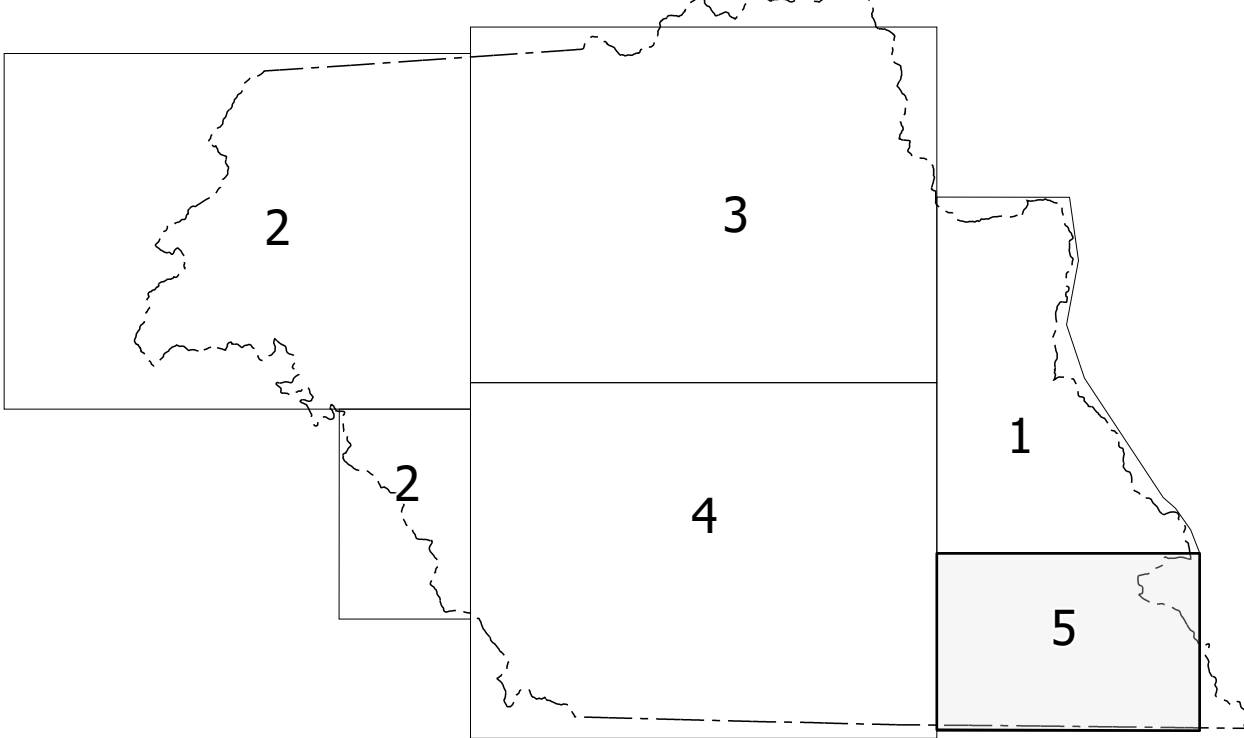

LEGEND

INTERSTATE US NC	Divided Hwy	BRIDGE
Blue Ridge Parkway	Undivided Hwy	CITY BRIDGE
UNPAVED/SHOULDER ROAD		CITY CULVERT
ROAD NUMBER ROAD		CITY SIGN
NON-SYSTEM ROAD		CITY CULVERT
PROFESSIONALLY DRAWN ROAD		CITY CULVERT
PROPOSED ROAD		CITY CULVERT
INTERSECTION DISTANCE		CITY CULVERT
INTERSTATE HIGHWAY		CITY CULVERT
U.S. NUMBERED HIGHWAY		CITY CULVERT
N.C. NUMBERED HIGHWAY		CITY CULVERT
U.S. NUMBERED BI-CYCLE ROUTE		CITY CULVERT
N.C. NUMBERED BI-CYCLE ROUTE		CITY CULVERT
INTERSTATE INTERCHANGE NUMBER		CITY CULVERT
SECONDARY ROAD NUMBER		CITY CULVERT
UTILITY LINES		CITY CULVERT
RAILROAD LINE		CITY CULVERT
RAILROAD STATION		CITY CULVERT
SCALE LINE		CITY CULVERT
COUNTY LINE		CITY CULVERT
CITY LIMITS		CITY CULVERT
FERRY ROUTE		CITY CULVERT
NARROW CREEK OR STREAM		CITY CULVERT
WIDE RIVER OR RIVER		CITY CULVERT
RESERVOIR, POND OR LAKE W/ ISLAND		CITY CULVERT
DAM OR DAM W/ WEIR		CITY CULVERT
WATERFALL		CITY CULVERT
SWAMP		CITY CULVERT
COMMUNITY TOWN OR CITY CENTER		CITY CULVERT
COUNTY SEAT		CITY CULVERT
SCHOOL		CITY CULVERT
COLLEGE OR UNIVERSITY		CITY CULVERT
HOSPITAL		CITY CULVERT
STATION		CITY CULVERT
CHURCH		CITY CULVERT
CHURCH WITH CEMETERY		CITY CULVERT
CEMETERY		CITY CULVERT
PARK		CITY CULVERT
CORRECTION OR PENAL INSTITUTION		CITY CULVERT
QUARRY		CITY CULVERT
MINE OR PIT		CITY CULVERT
HIGHWAY GARAGE OR MAINT. YARD		CITY CULVERT
HIGHWAY DEP. OR DEP. OFFICE		CITY CULVERT
MILITARY POST		CITY CULVERT
WATER TOWER		CITY CULVERT
FARMHOUSE		CITY CULVERT
DISPENSARY		CITY CULVERT
POINT OF INTEREST		CITY CULVERT
STATE FOREST		CITY CULVERT
LIGHTHOUSE		CITY CULVERT
MOUNTAIN SUMMIT		CITY CULVERT
OVERLOOK		CITY CULVERT
REST AREA		CITY CULVERT
WELCOME CENTER AREA		CITY CULVERT
WELCOME CENTER AREA		CITY CULVERT
LANDMARK		CITY CULVERT
MILITARY AIRPORT		CITY CULVERT
HELIPORT		CITY CULVERT
NATIONAL STATE FOREST BOUNDARY		CITY CULVERT
WILDLIFE REFUGE		CITY CULVERT
NATIONAL STATE PARK BOUNDARY		CITY CULVERT
GAME LANDS BOUNDARY		CITY CULVERT
MILITARY RESERVATION BOUNDARY		CITY CULVERT
INDIAN RESERVATION BOUNDARY		CITY CULVERT