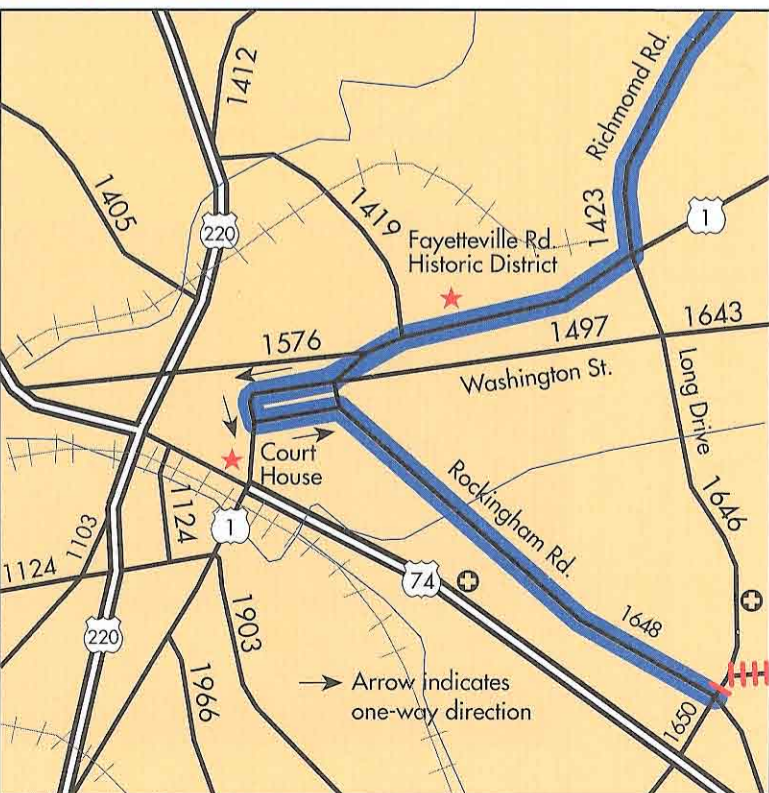

ROCKINGHAM