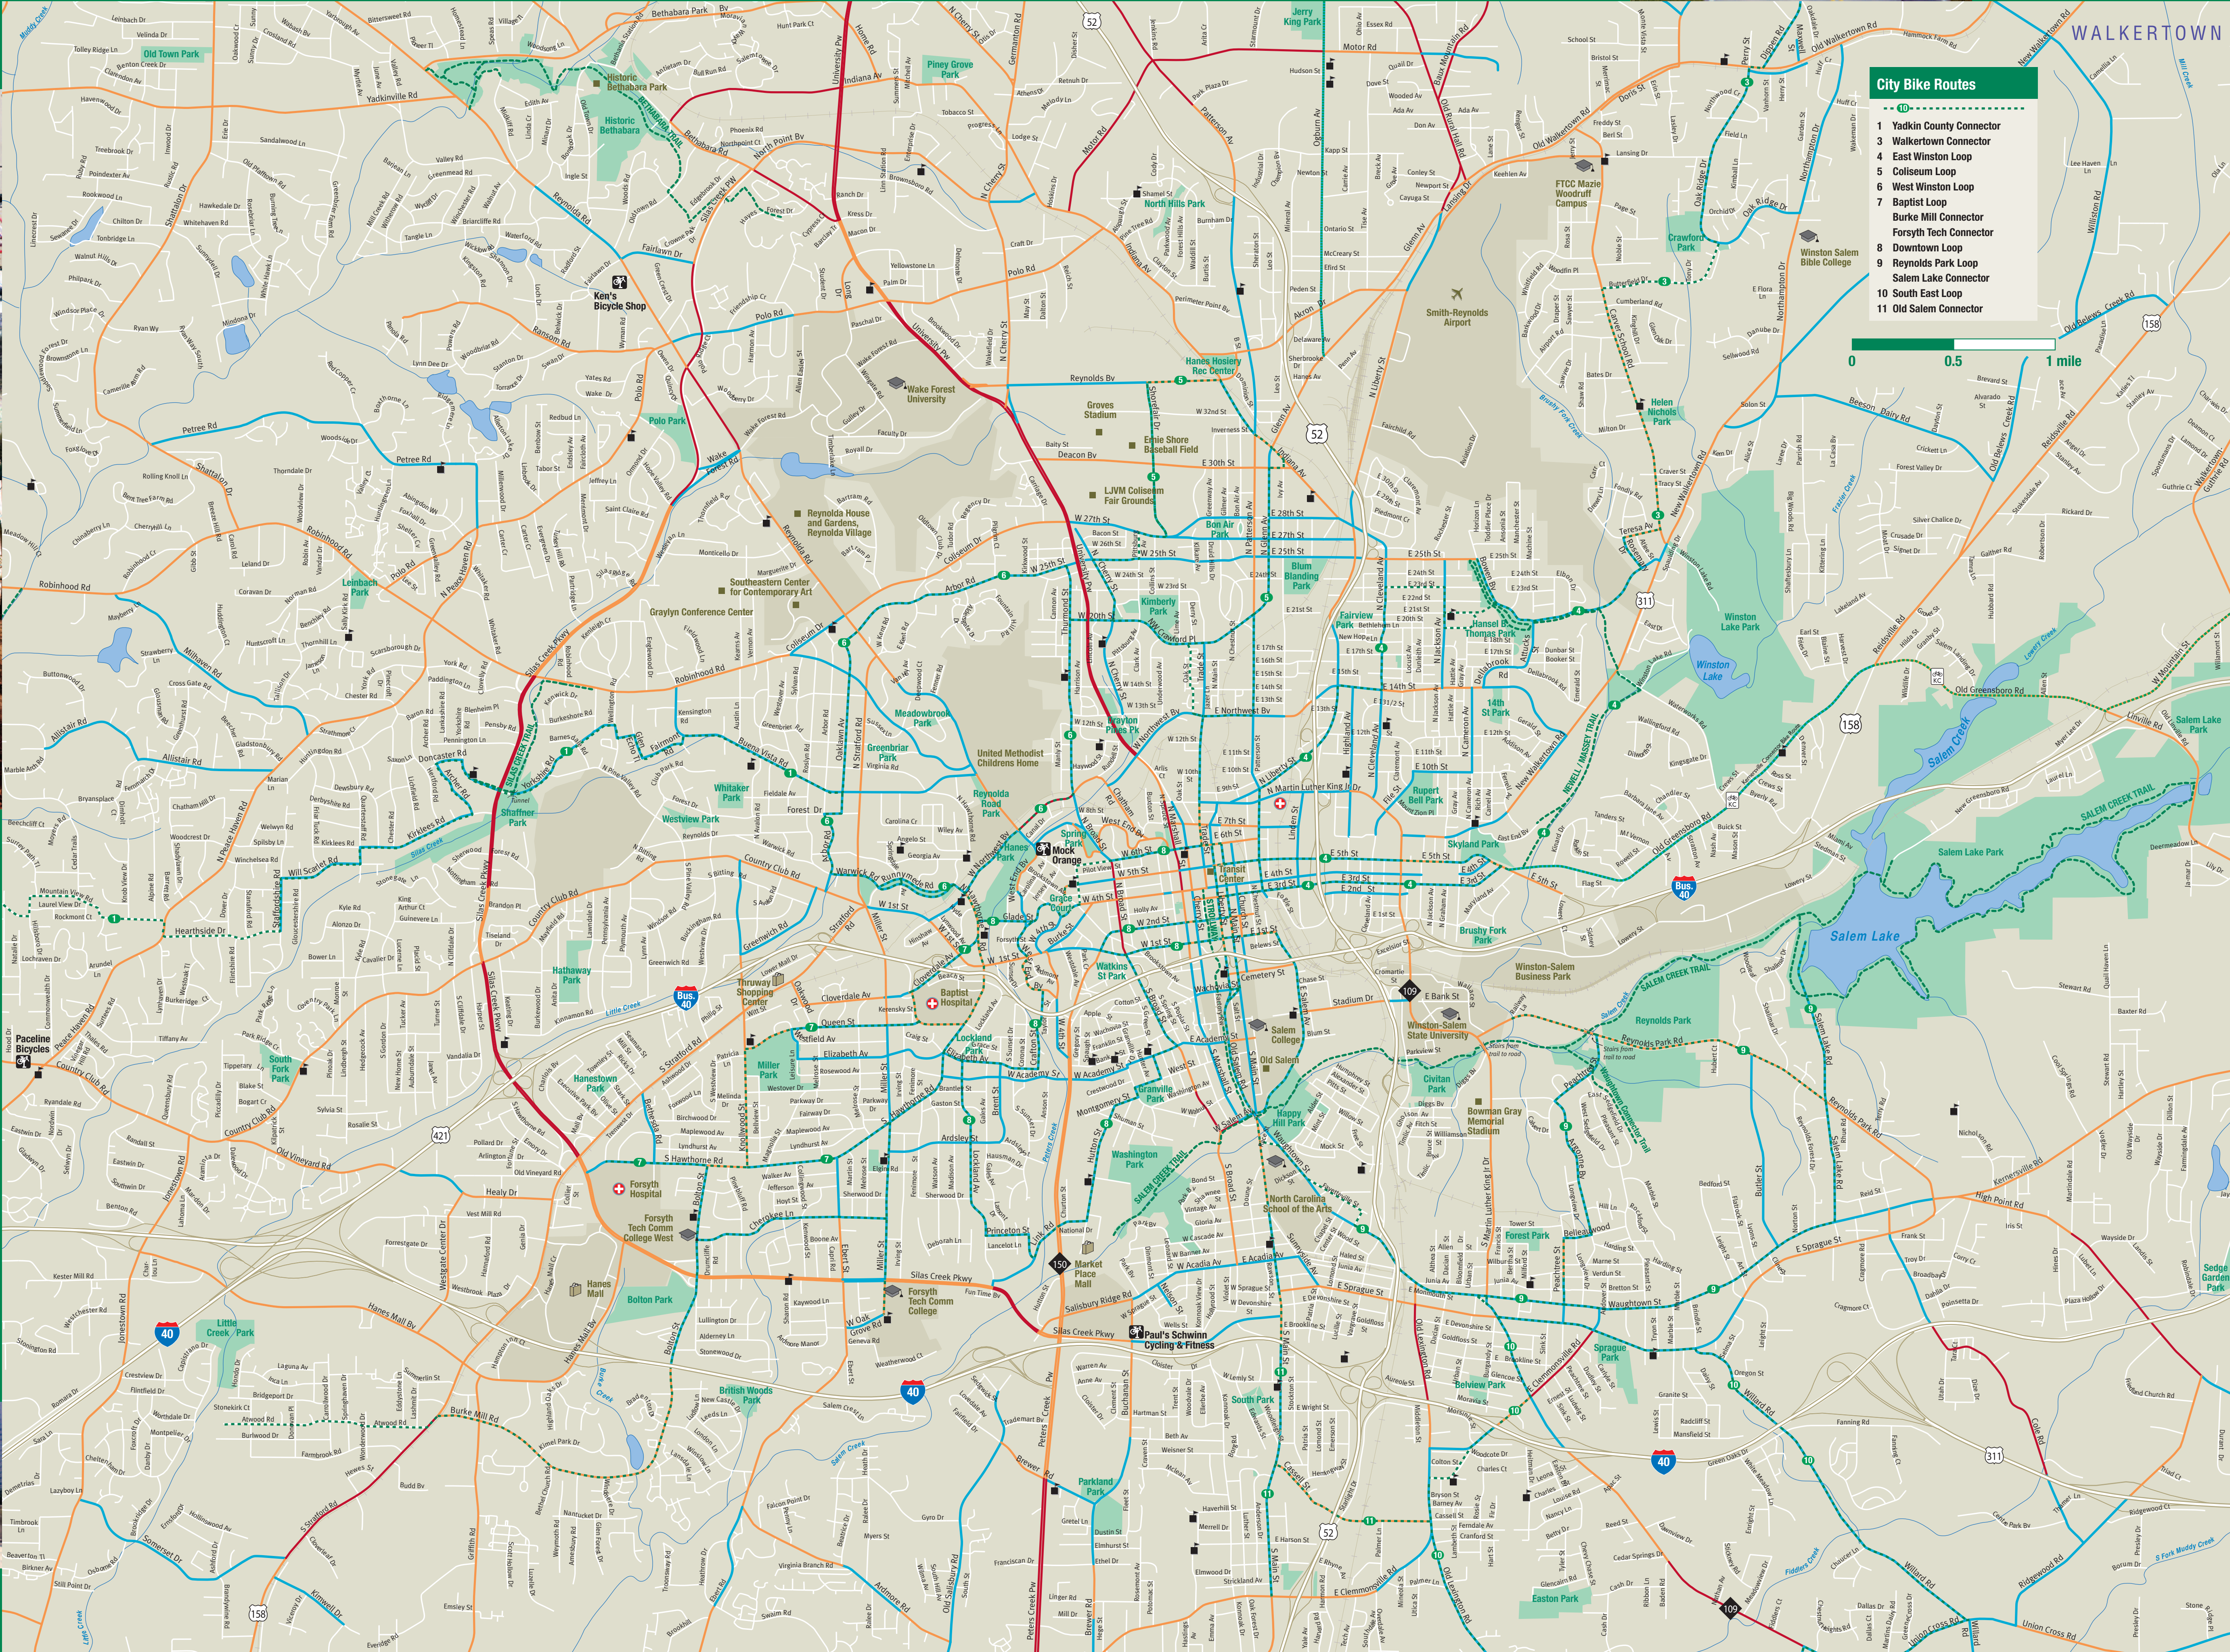

# Winston-Salem Urban Area Bicycle Map

**Legend**

- Road rated more suitable for bicycling (thick blue line)
- Road rated moderately suitable for bicycling (medium blue line)
- Road rated less suitable for bicycling (thin blue line)
- Bike Route (dashed to show suitability) (dashed blue line)
- Greenway (off-road path) (green dashed line)
- Unrated road (thin grey line)
- Interstate (no bikes) (thick red line)
- Bicycle shop (bicycle icon)
- Point of interest (square icon)
- University (building icon)
- School (school icon)
- Shopping (shopping bag icon)
- Mountain bike trail (bicycle icon with mountain)

- City Bike Routes**
- 1 Yadkin County Connector
  - 2 Walkertown Connector
  - 3 East Winston Loop
  - 4 Coliseum Loop
  - 5 West Winston Loop
  - 6 Baptist Loop
  - 7 Burke Mill Connector
  - 8 Forsyth Tech Connector
  - 9 Downtown Loop
  - 10 Reynolds Park Loop
  - 11 Salem Lake Connector
  - 12 South East Loop
  - 13 Old Salem Connector