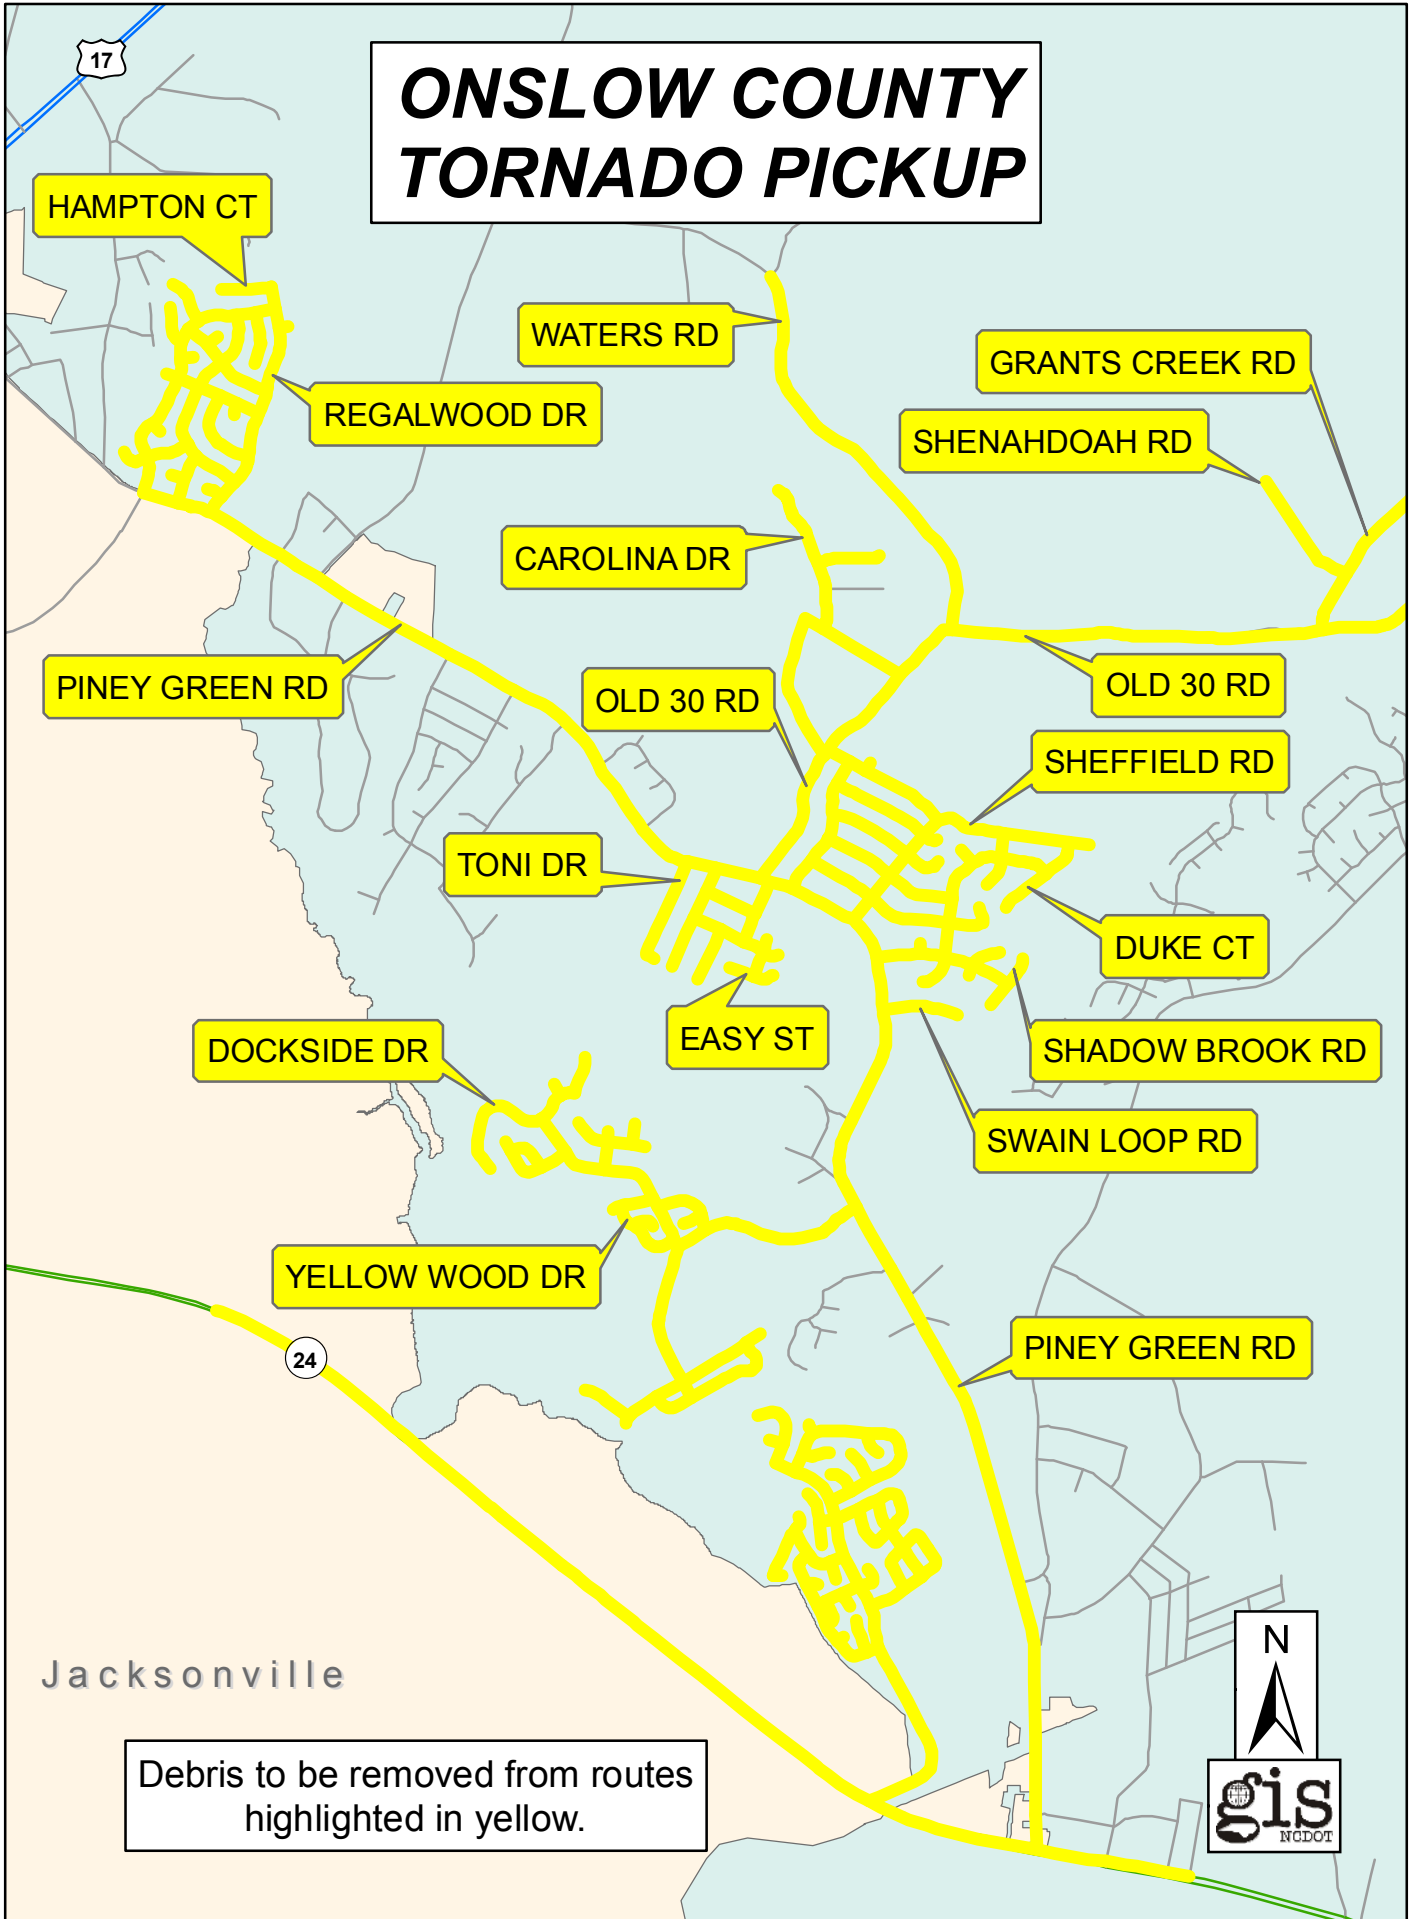

ONslow COUNTY TORNADO PICKUP

HAMPTON CT

WATERS RD

GRANTS CREEK RD

REGALWOOD DR

SHENAHDOAH RD

CAROLINA DR

PINEY GREEN RD

OLD 30 RD

OLD 30 RD

SHEFFIELD RD

TONI DR

DUKE CT

DOCKSIDE DR

EASY ST

SHADOW BROOK RD

SWAIN LOOP RD

YELLOW WOOD DR

PINEY GREEN RD

Jacksonville

Debris to be removed from routes highlighted in yellow.