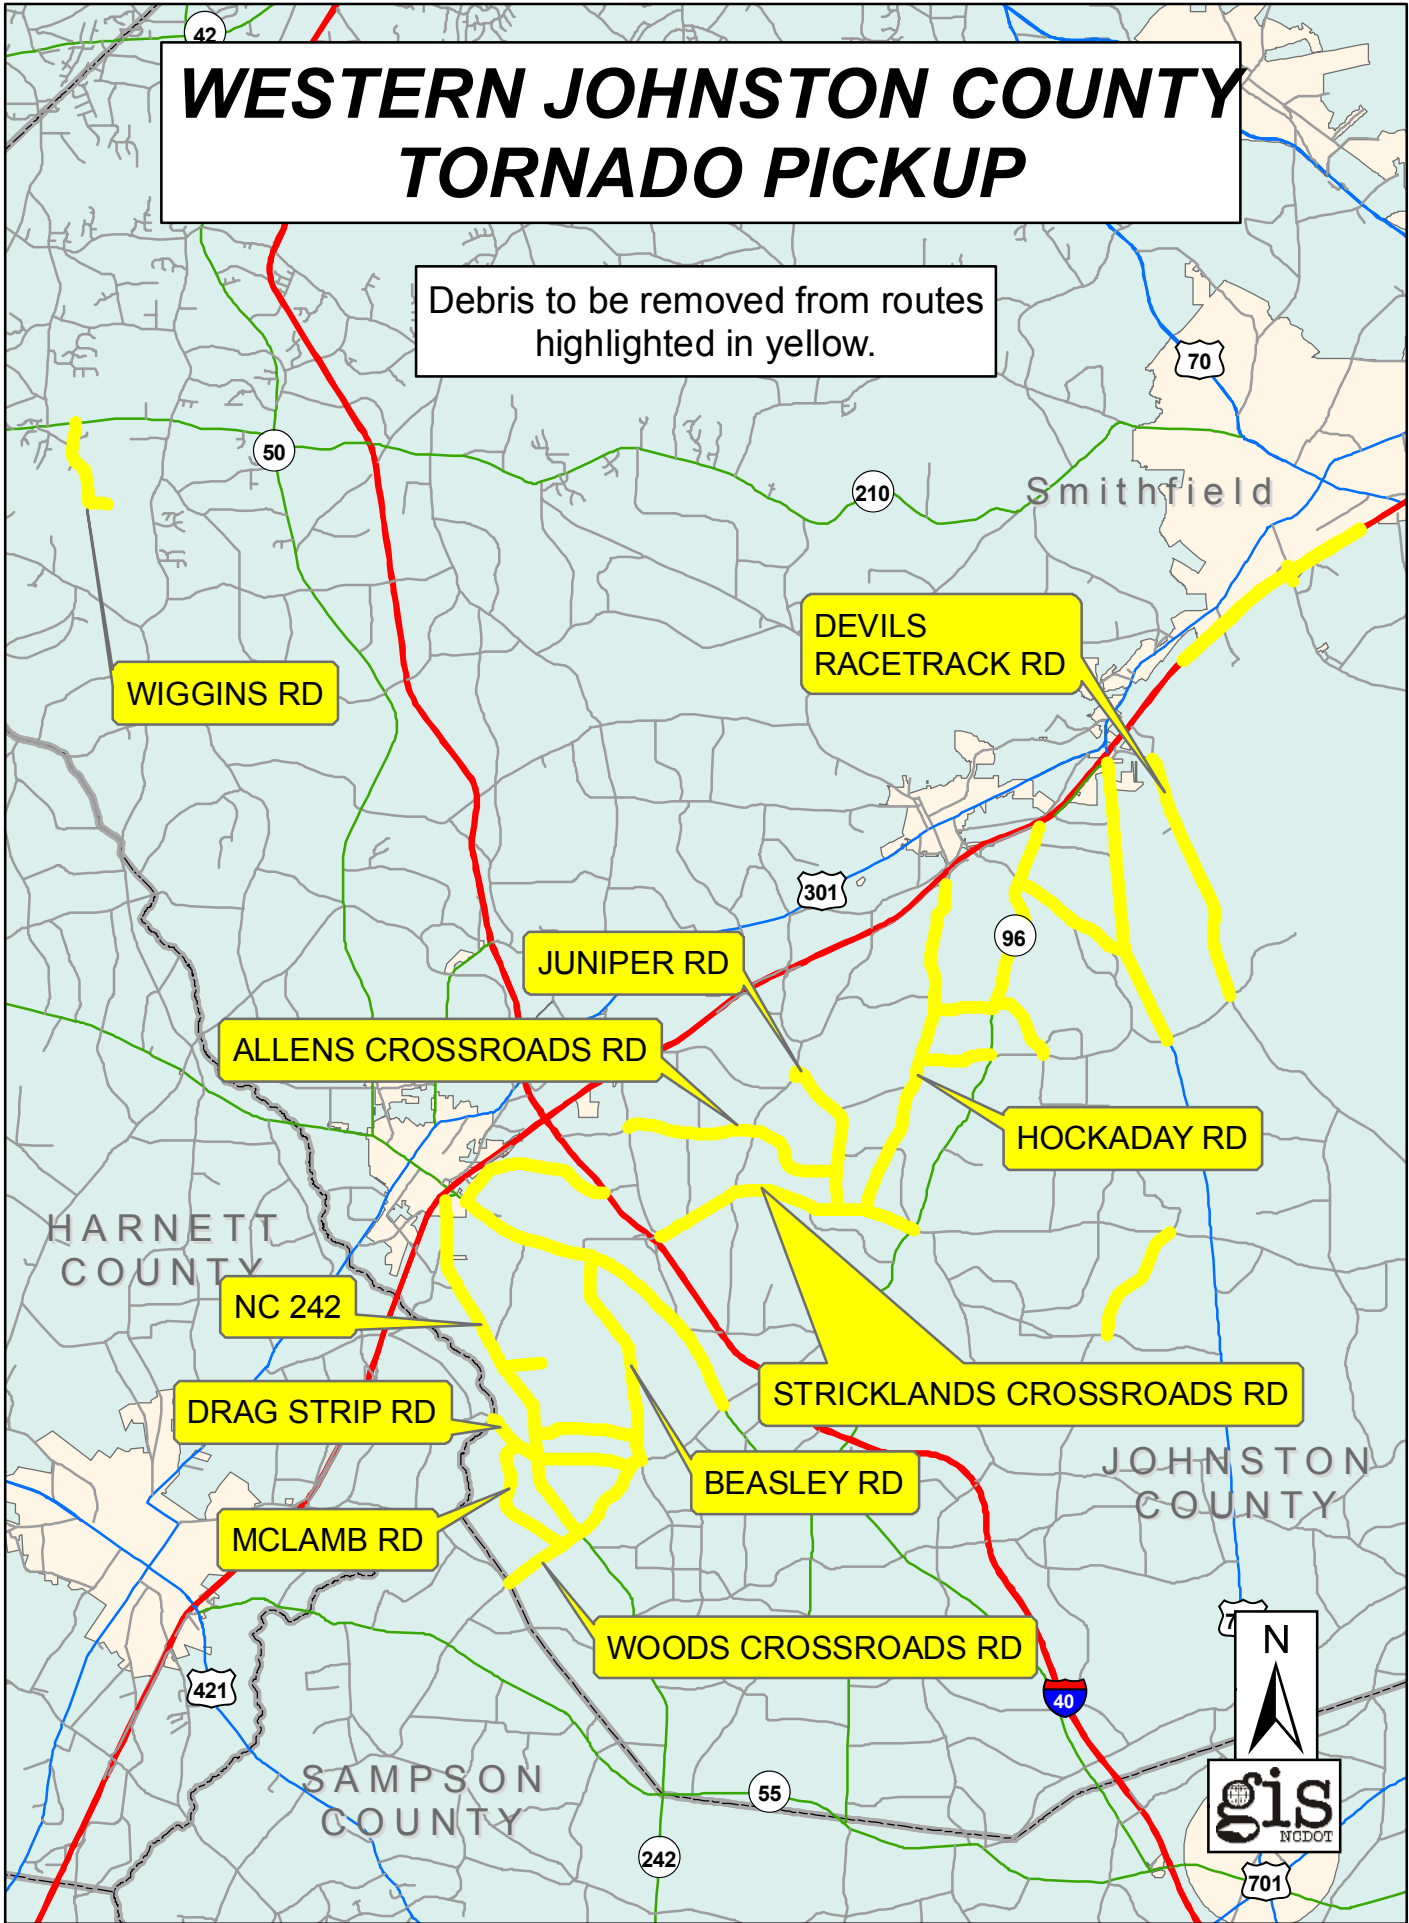

# WESTERN JOHNSTON COUNTY TORNADO PICKUP

Debris to be removed from routes highlighted in yellow.

WIGGINS RD

DEVILS  
RACETRACK RD

JUNIPER RD

ALLENS CROSSROADS RD

HOCKADAY RD

NC 242

DRAG STRIP RD

STRICKLANDS CROSSROADS RD

BEASLEY RD

MCLAMB RD

WOODS CROSSROADS RD

701