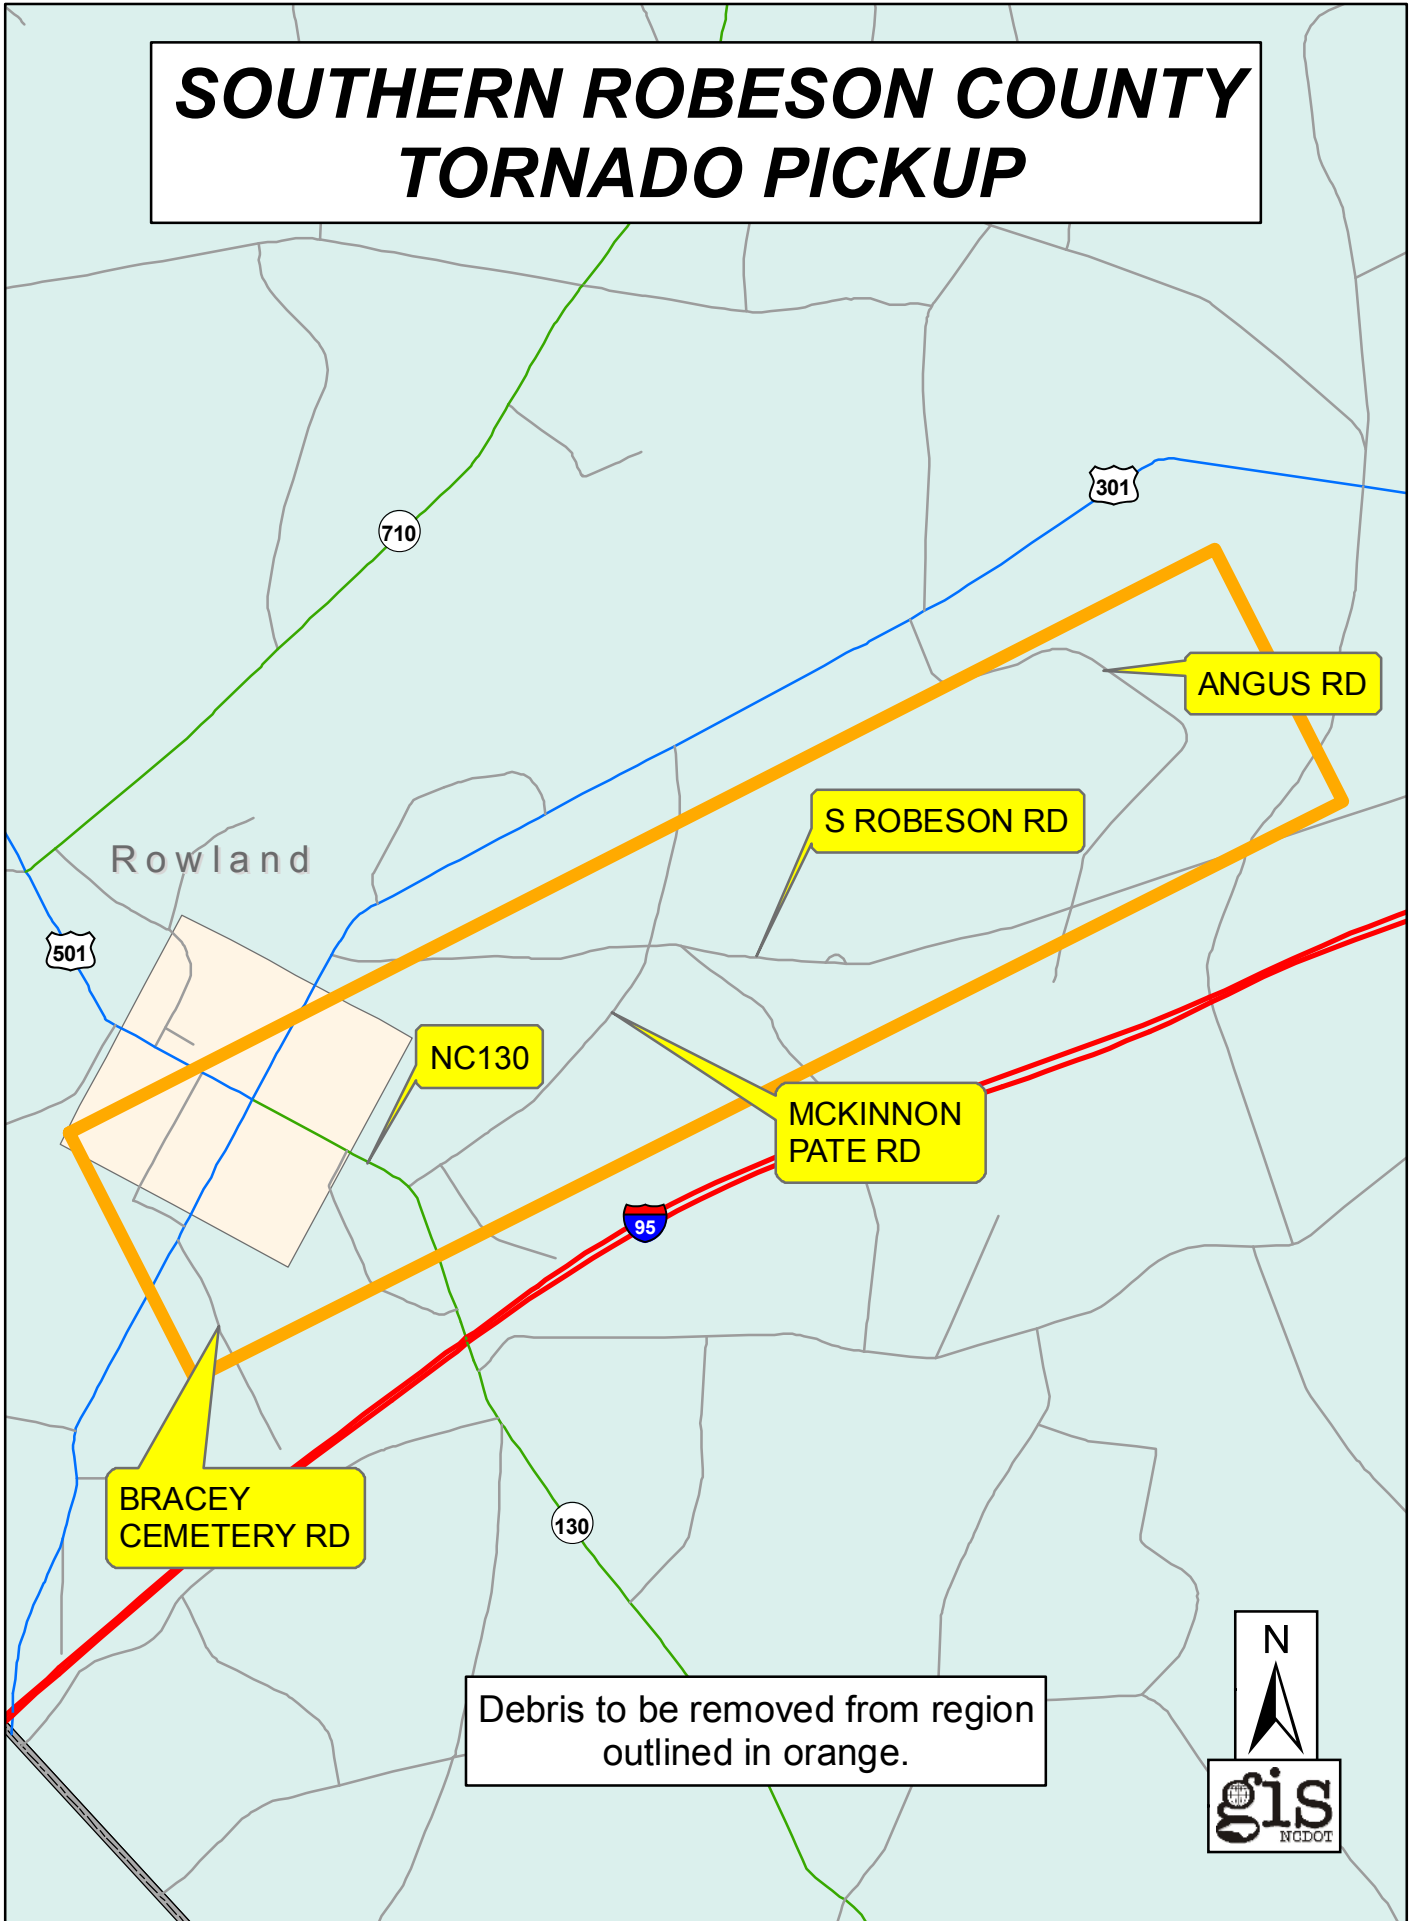

SOUTHERN ROBESON COUNTY TORNADO PICKUP

Debris to be removed from region outlined in orange.