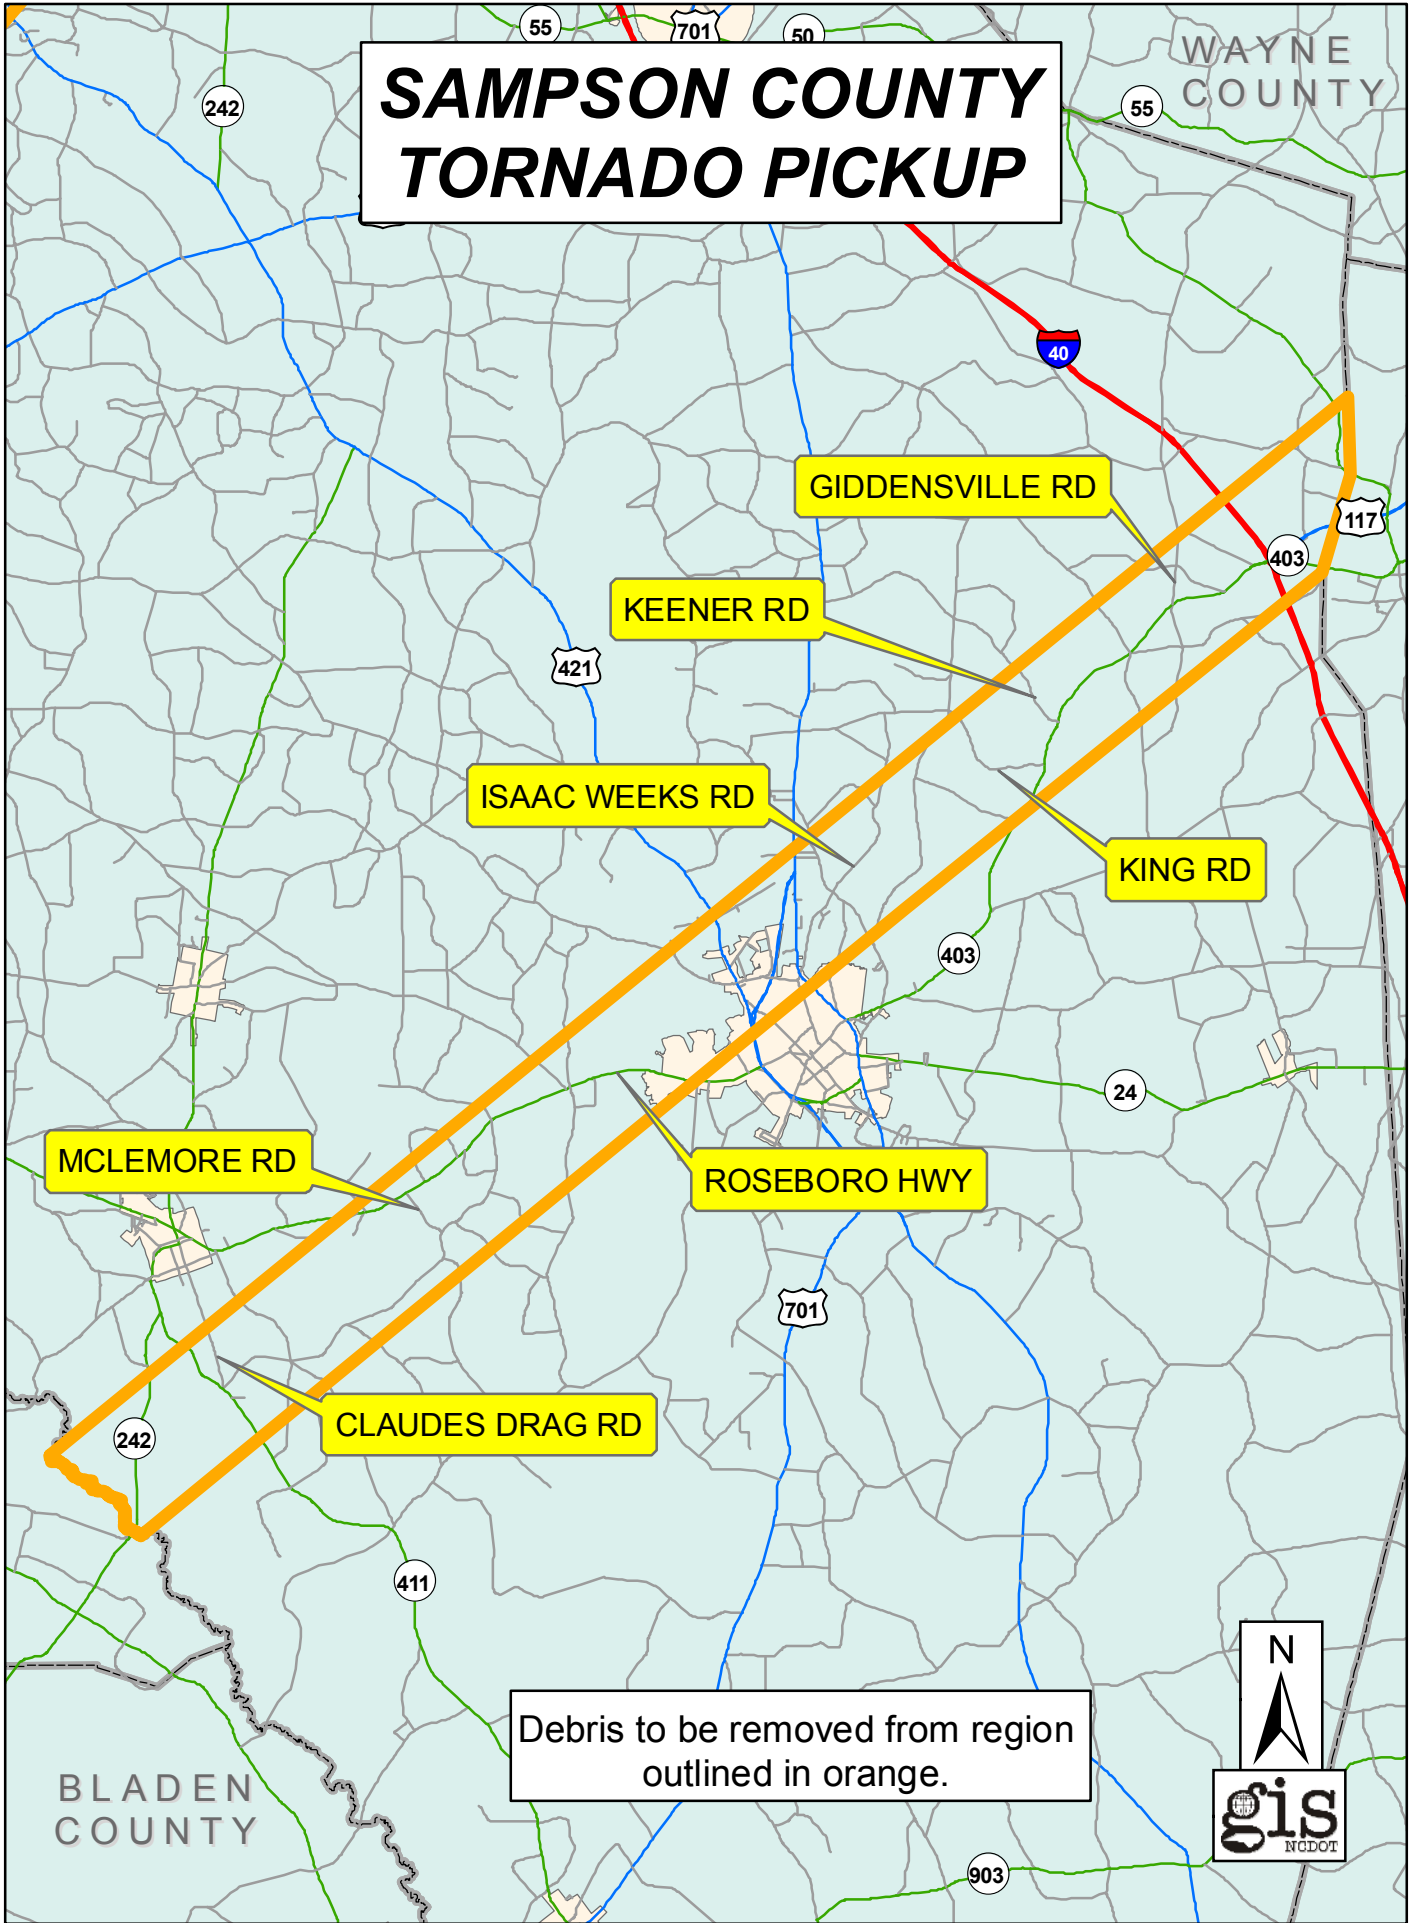

SAMPSON COUNTY TORNADO PICKUP

Debris to be removed from region outlined in orange.