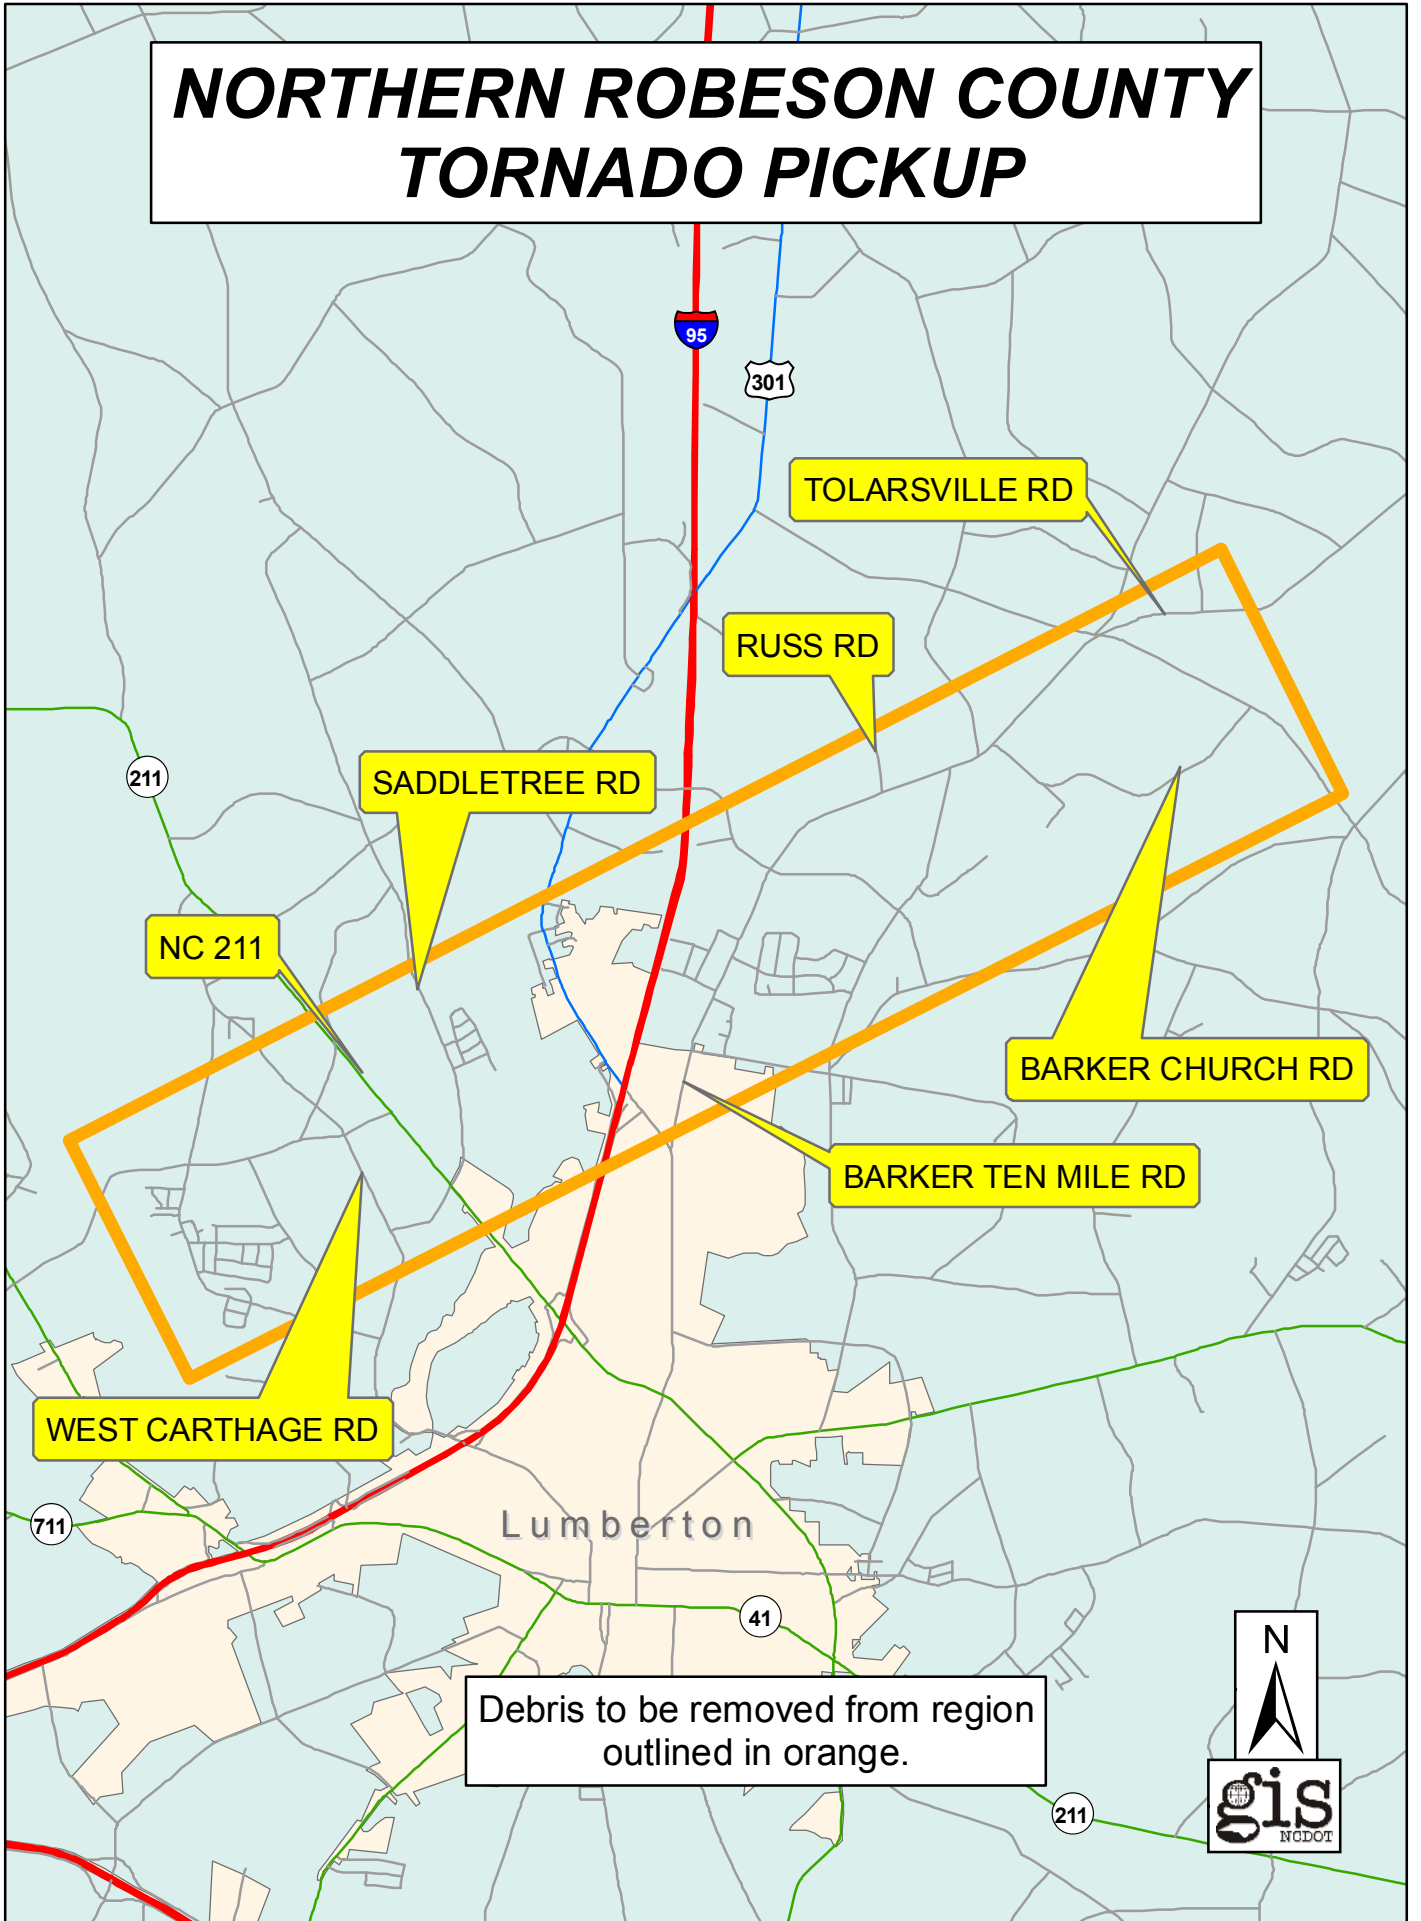

NORTHERN ROBESON COUNTY TORNADO PICKUP

Debris to be removed from region outlined in orange.