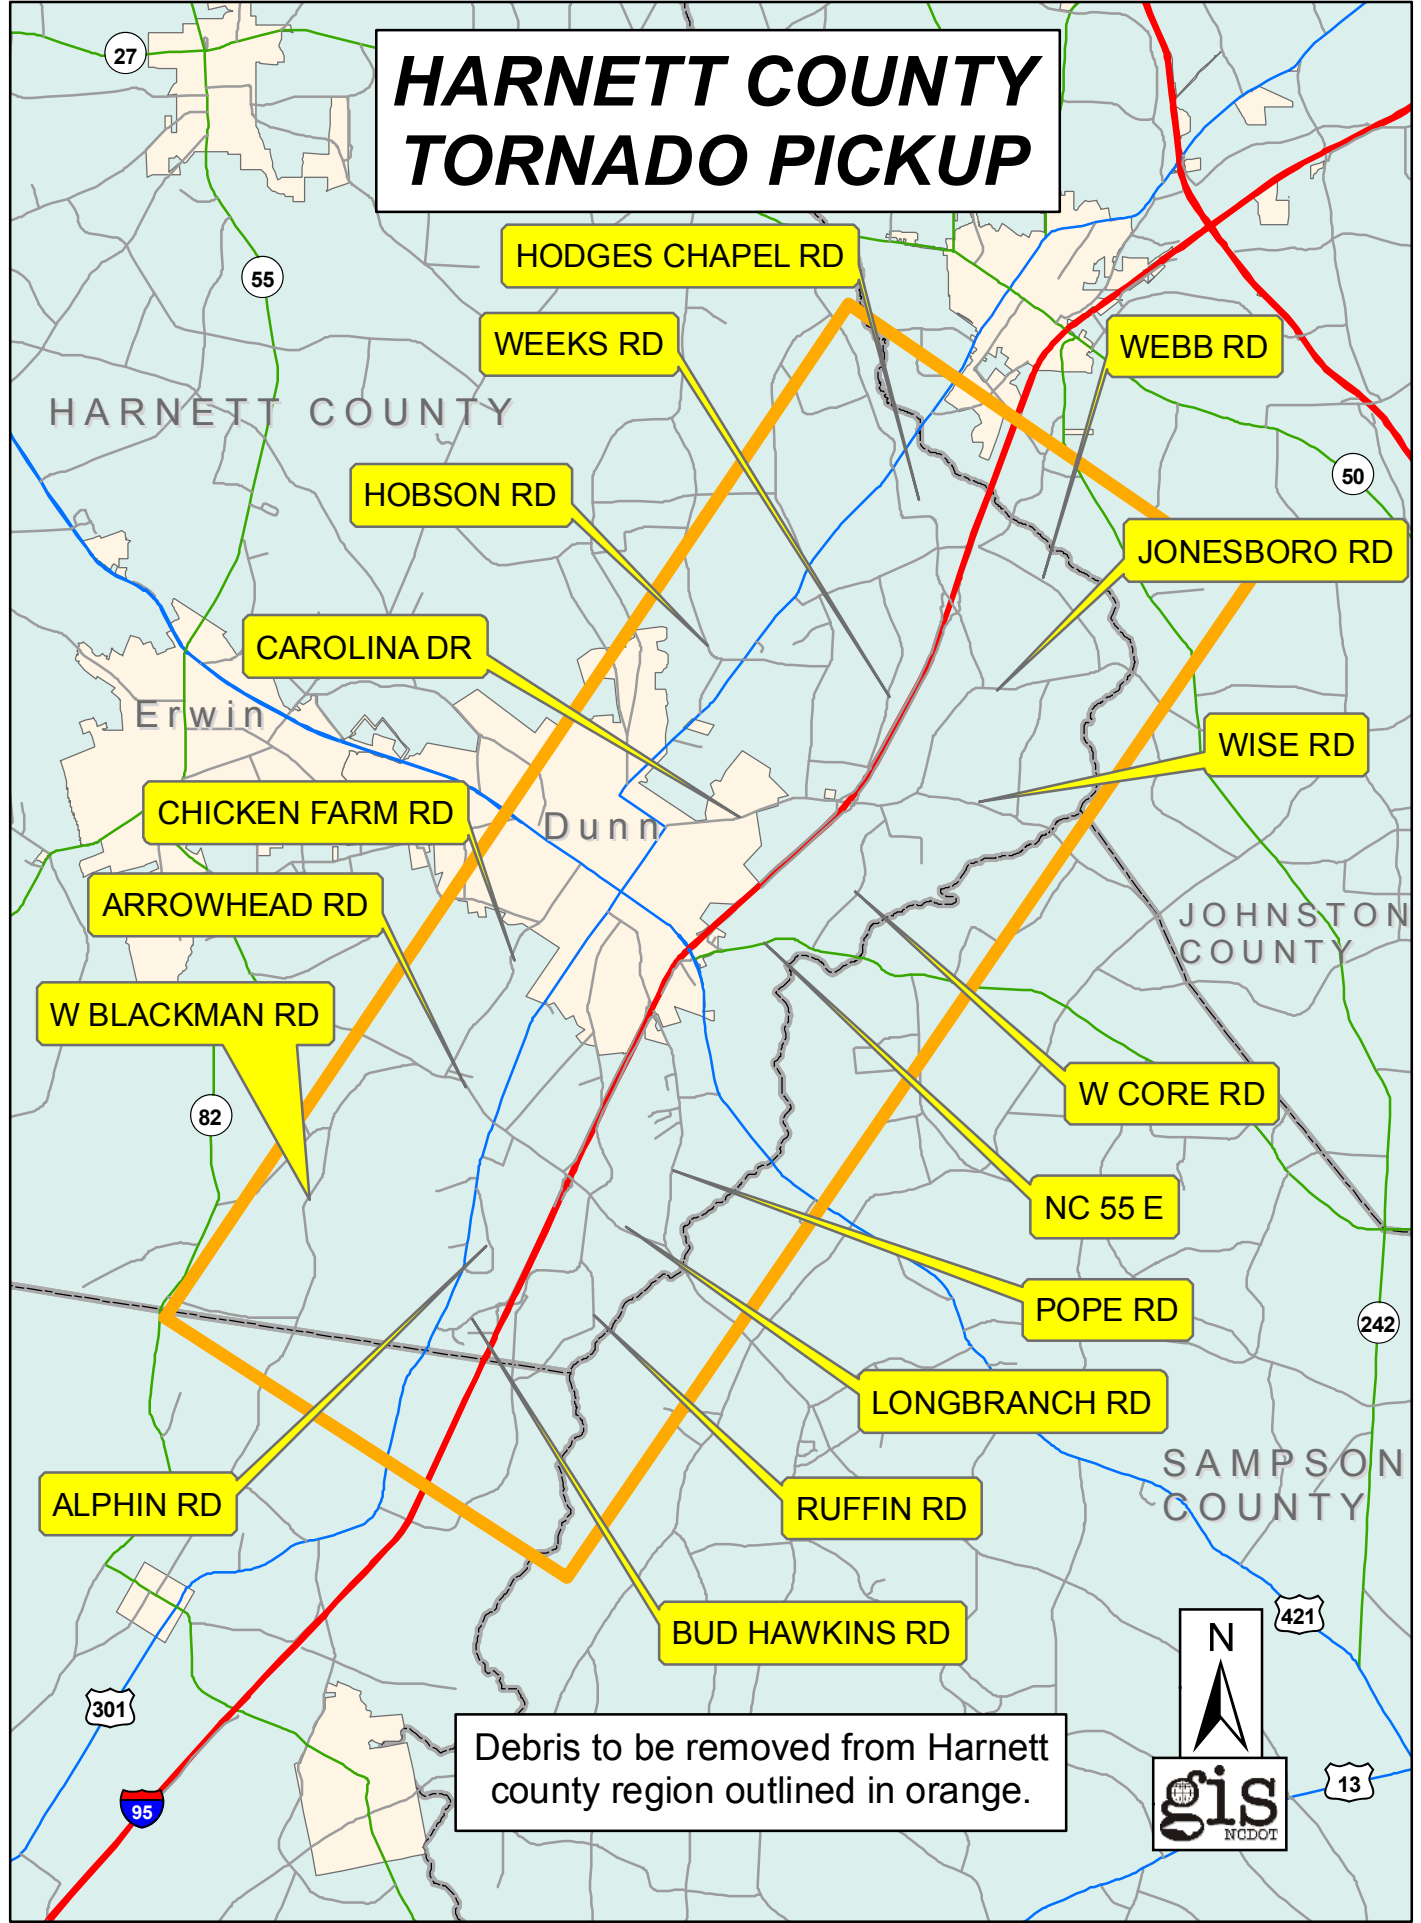

HARNETT COUNTY TORNADO PICKUP

Debris to be removed from Harnett county region outlined in orange.