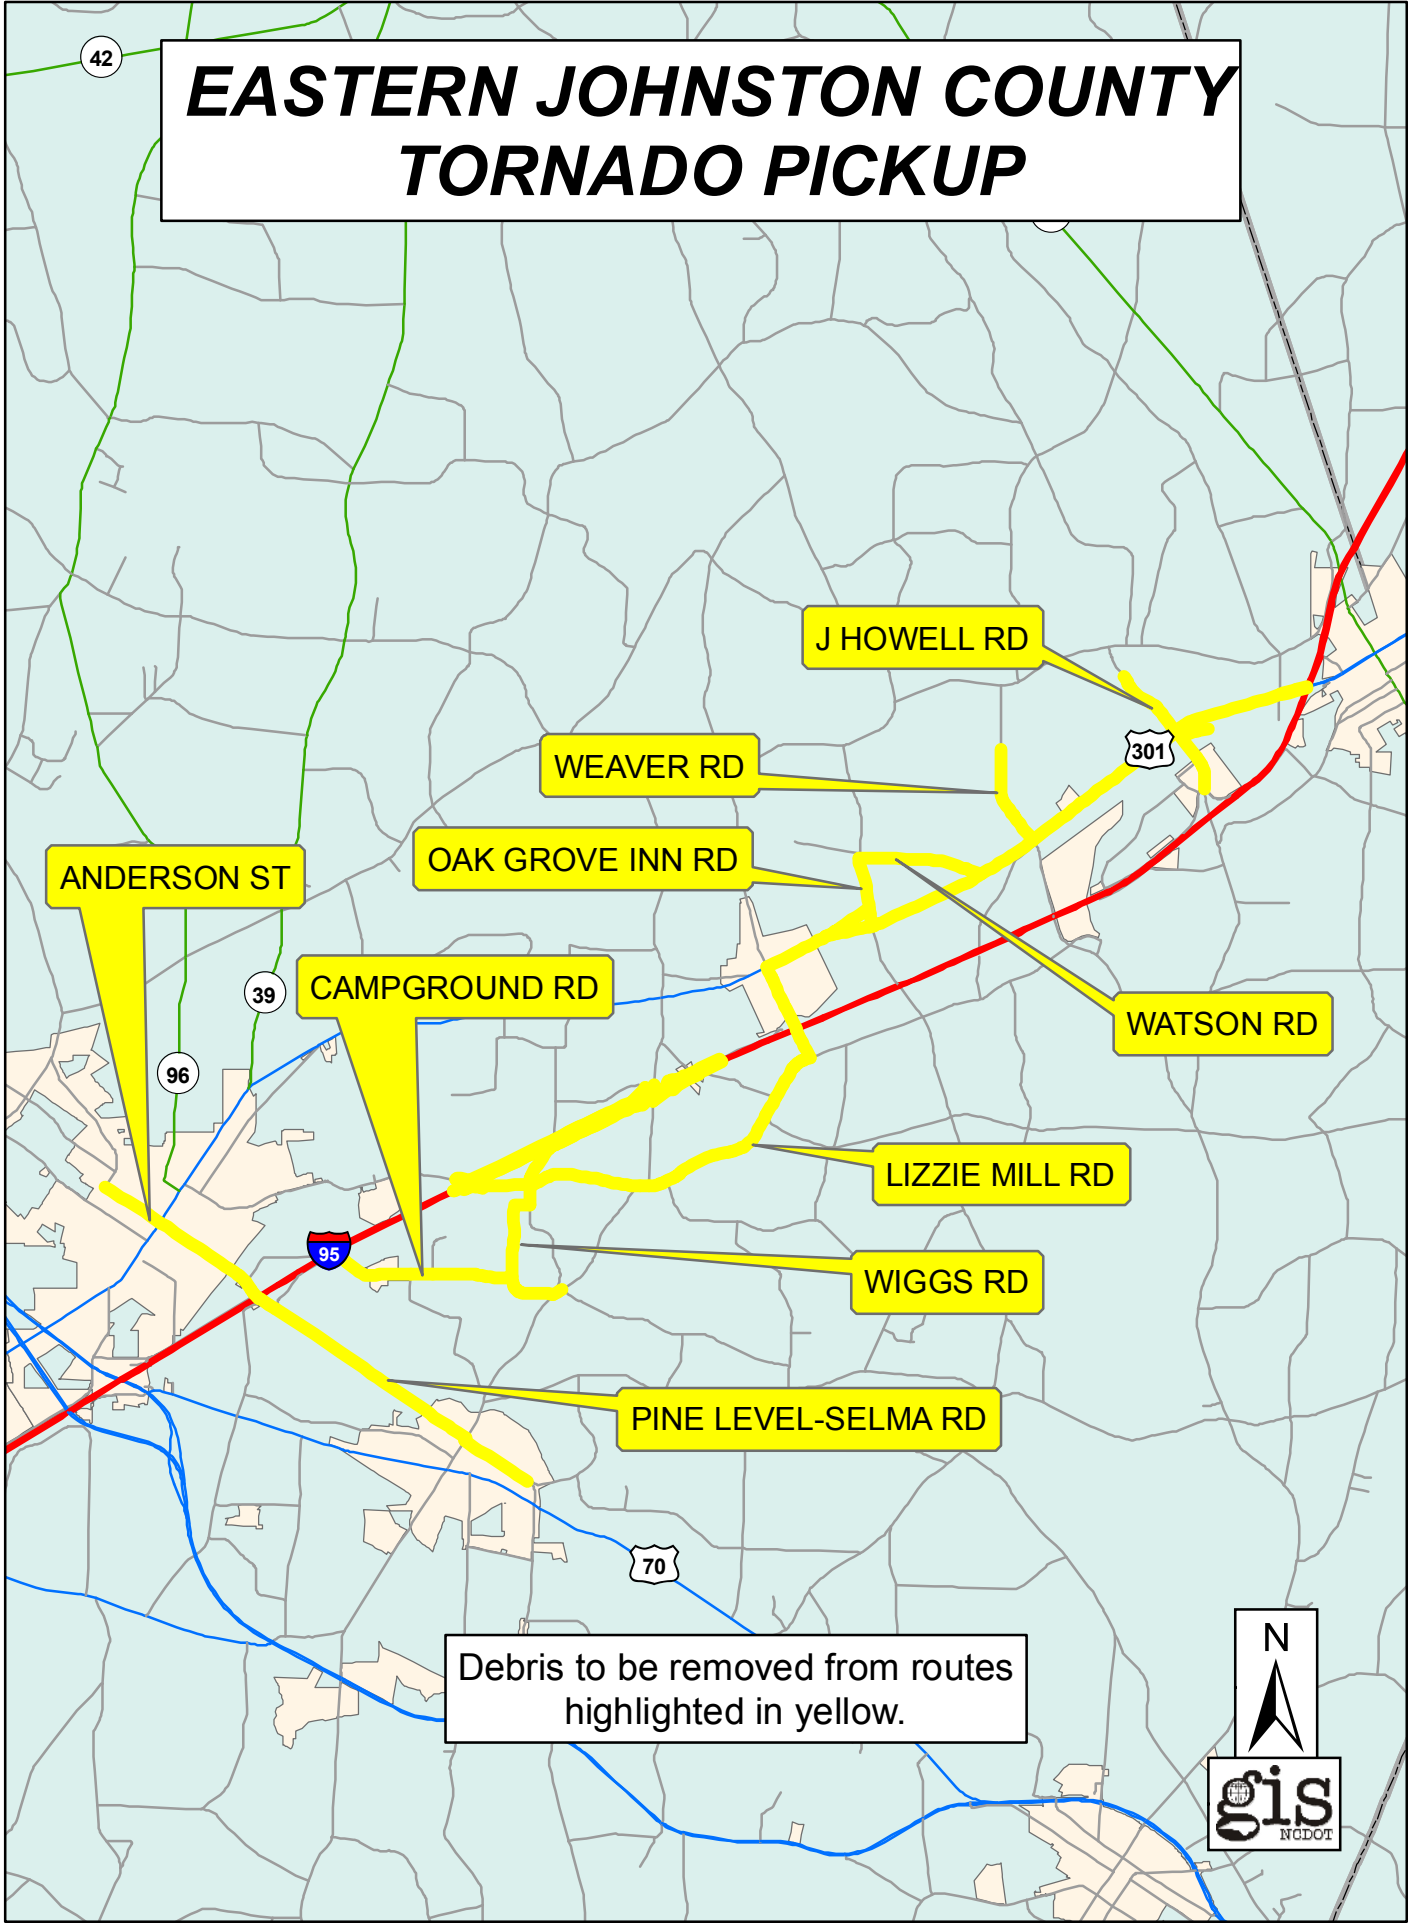

EASTERN JOHNSTON COUNTY TORNADO PICKUP

ANDERSON ST

OAK GROVE INN RD

CAMPGROUND RD

WEAVER RD

J HOWELL RD

WATSON RD

LIZZIE MILL RD

WIGGS RD

PINE LEVEL-SELMA RD

Debris to be removed from routes highlighted in yellow.