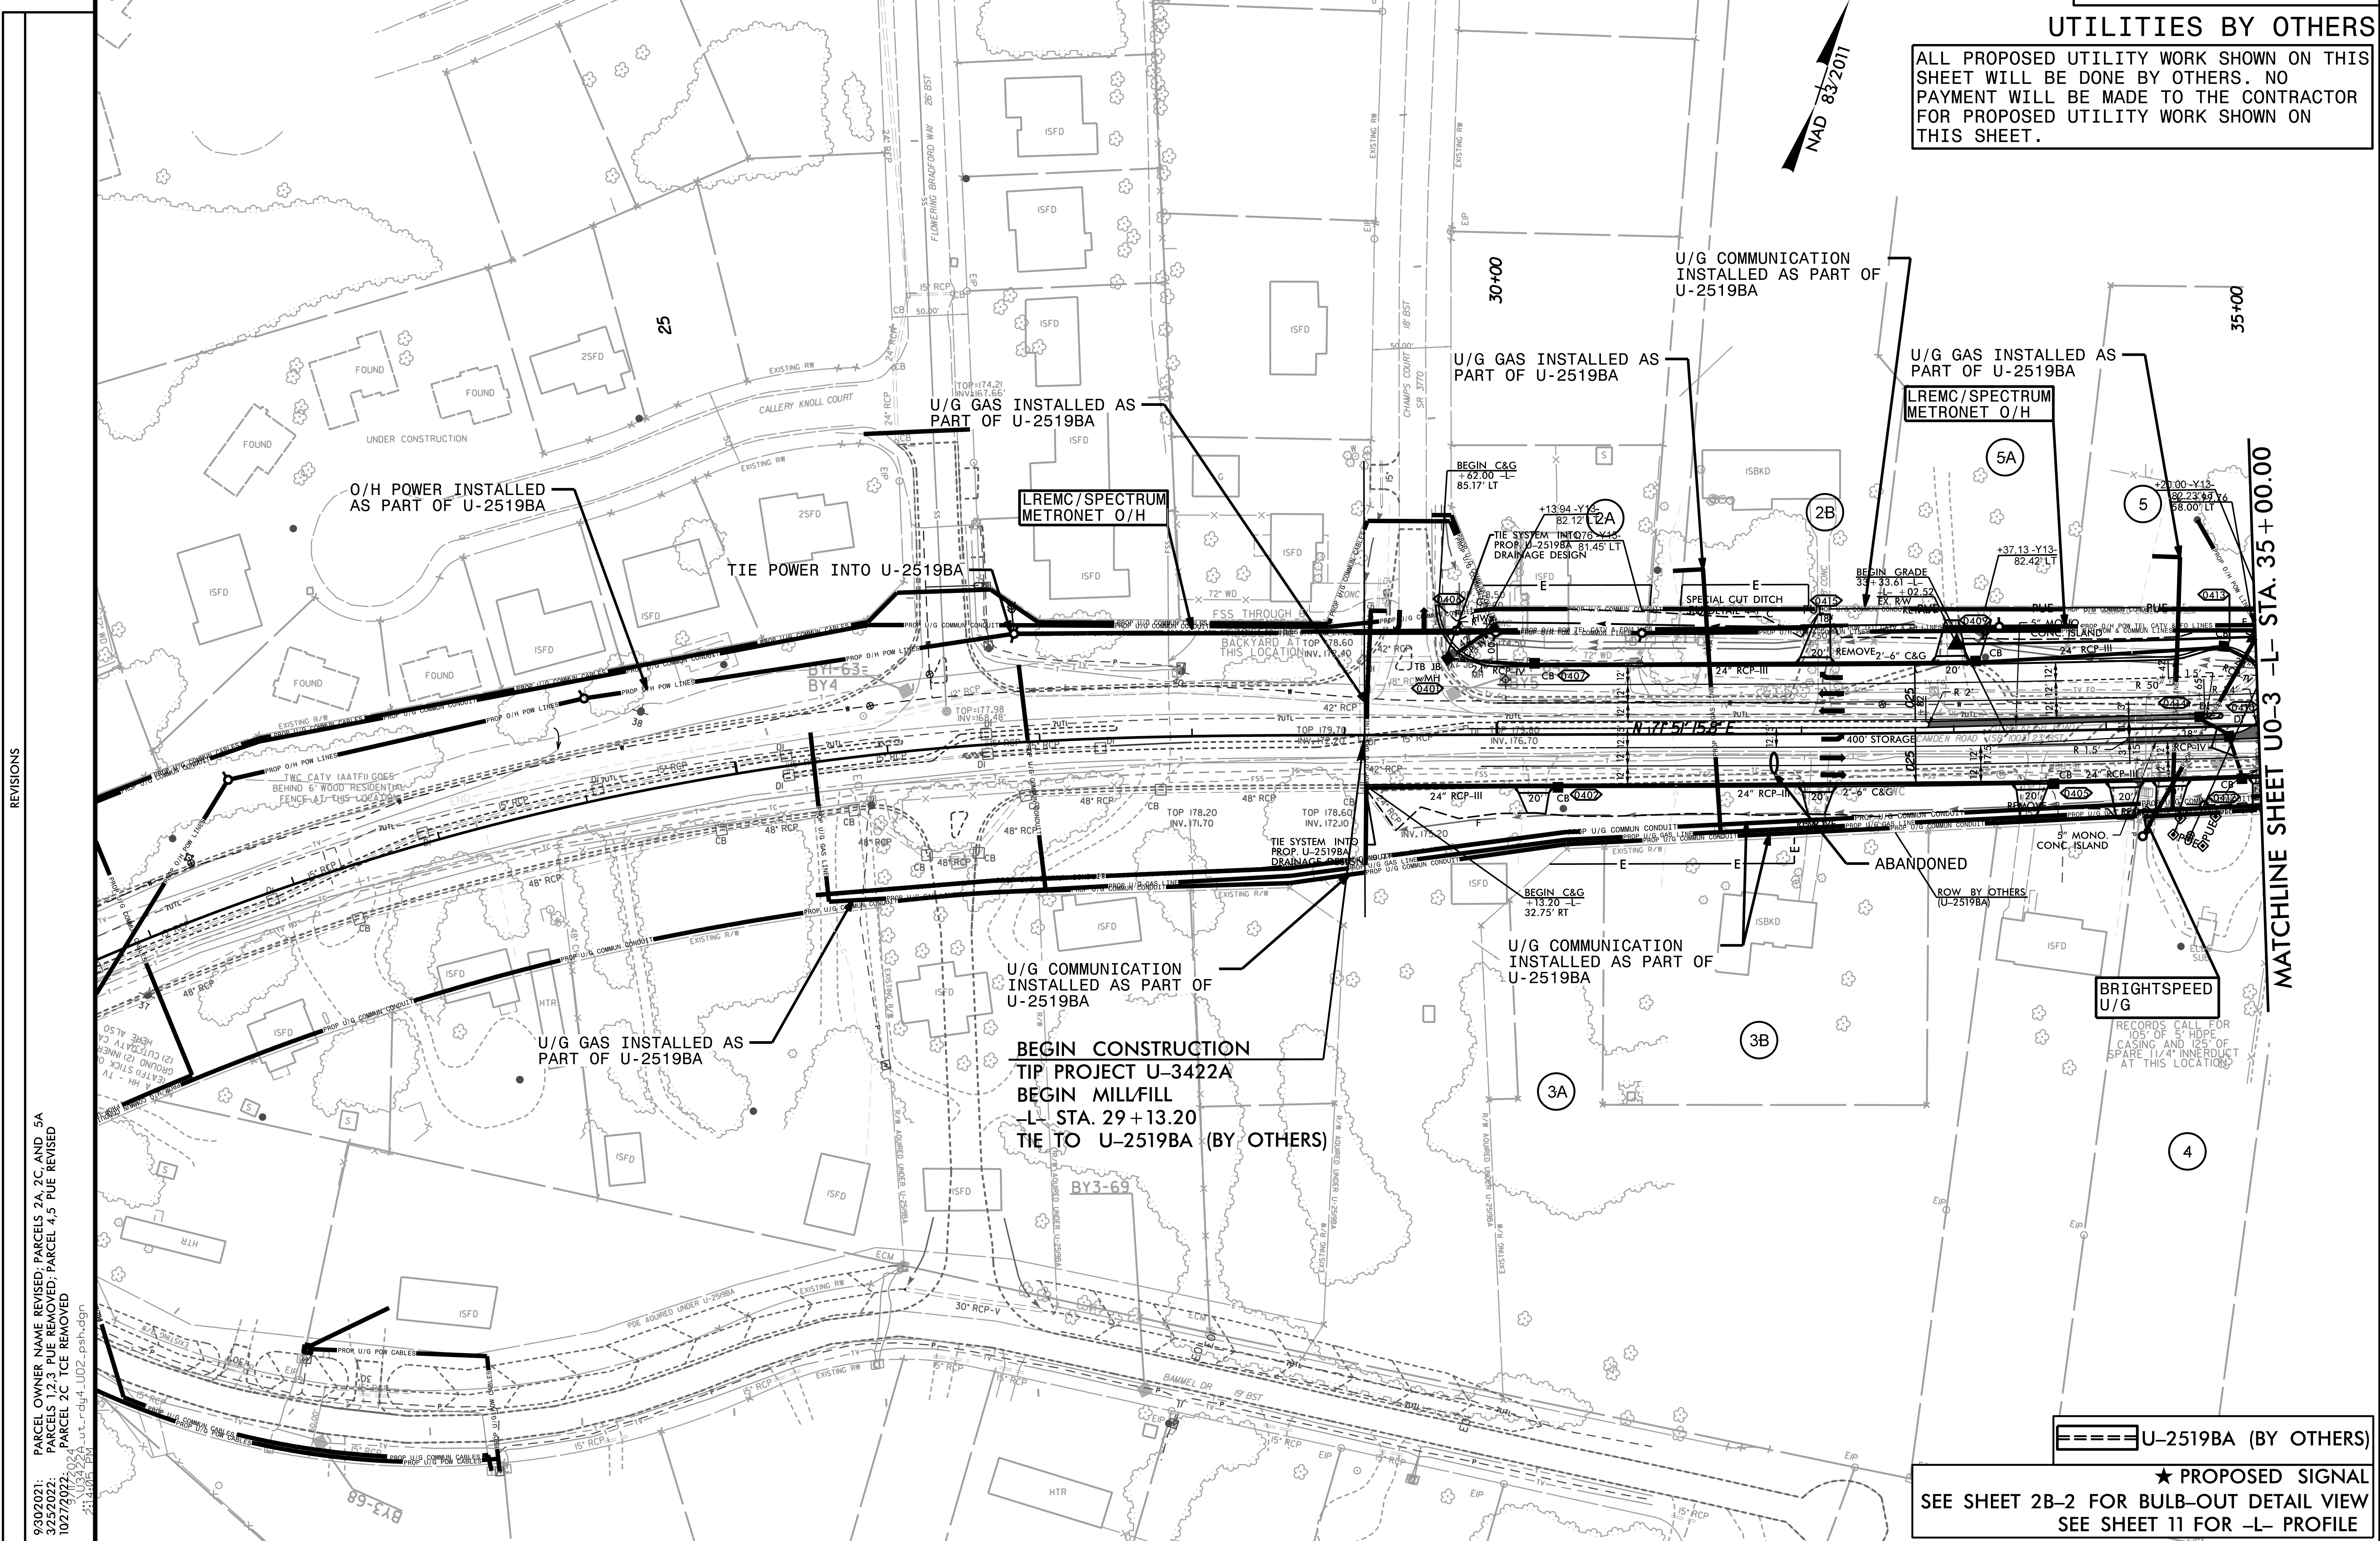

UTILITIES BY OTHERS

ALL PROPOSED UTILITY WORK SHOWN ON THIS SHEET WILL BE DONE BY OTHERS. NO PAYMENT WILL BE MADE TO THE CONTRACTOR FOR PROPOSED UTILITY WORK SHOWN ON THIS SHEET.

REVISIONS

9302021: PARCEL OWNER NAME REVISED; PARCELS 2A, 2C, AND 5A
3252022: PARCELS 1, 2, 3 PUE REMOVED; PARCEL 4.5 PUE REVISED
10/27/2022: PARCEL 2C TCE REMOVED
U:\3422A ut_rdy4_U02_psh.dgn
2/14/2025 BR

MATCHLINE SHEET U0-3 -L- STA. 35+00.00

--- U-2519BA (BY OTHERS)

★ PROPOSED SIGNAL
SEE SHEET 2B-2 FOR BULB-OUT DETAIL VIEW
SEE SHEET 11 FOR -L- PROFILE