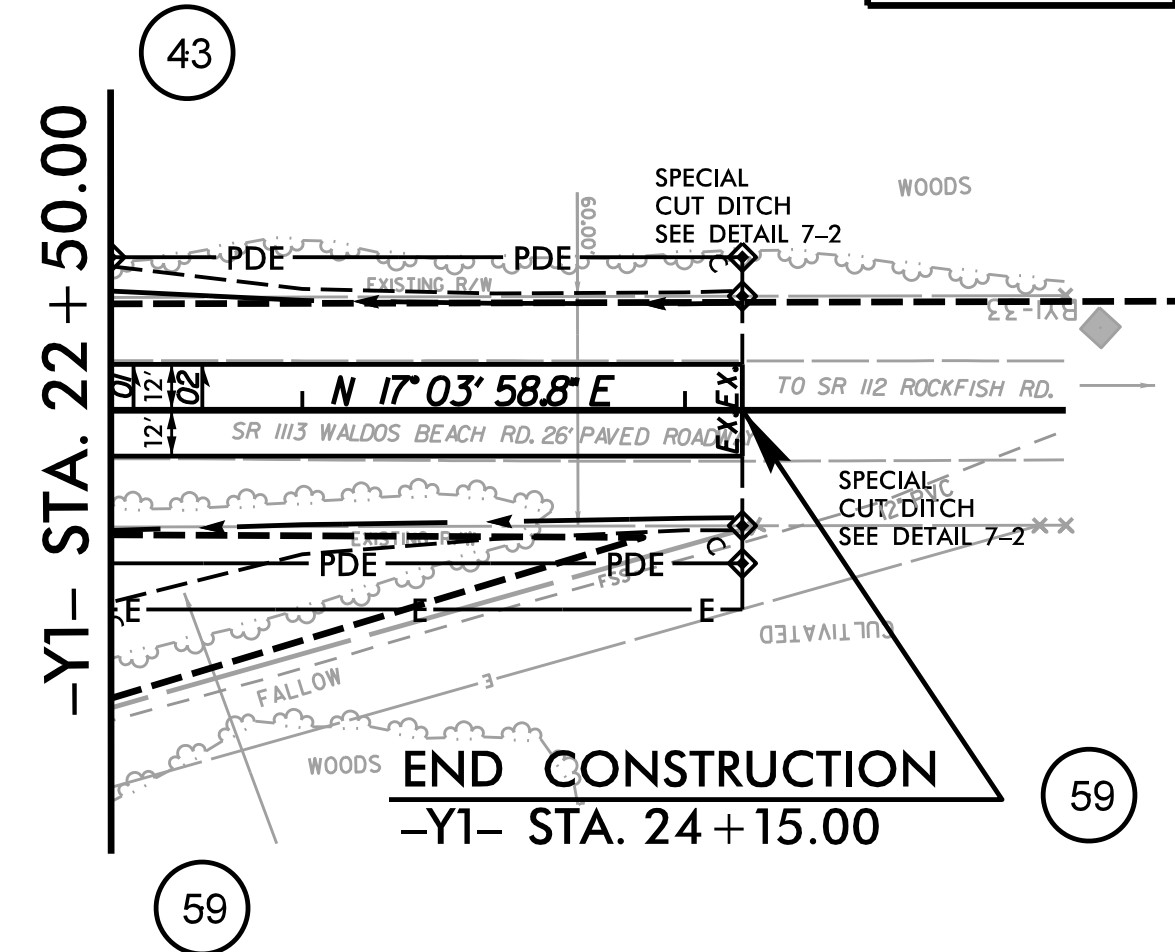

MATCHLINE SHEET UO-4 -L- STA. 61+00.00

MATCHLINE SHEET UO-6 -L- STA. 75+00.00

BEGIN CONSTRUCTION
-Y2- STA. 11+61.34

END CONSTRUCTION
-Y1- STA. 24+15.00

★ PROPOSED SIGNAL
SEE SHEET 2B-1 FOR DETAIL VIEW
SEE SHEET 12 FOR -L- PROFILE
SEE SHEET 14 FOR -Y1- PROFILE
SEE SHEET 14 FOR -Y2- PROFILE