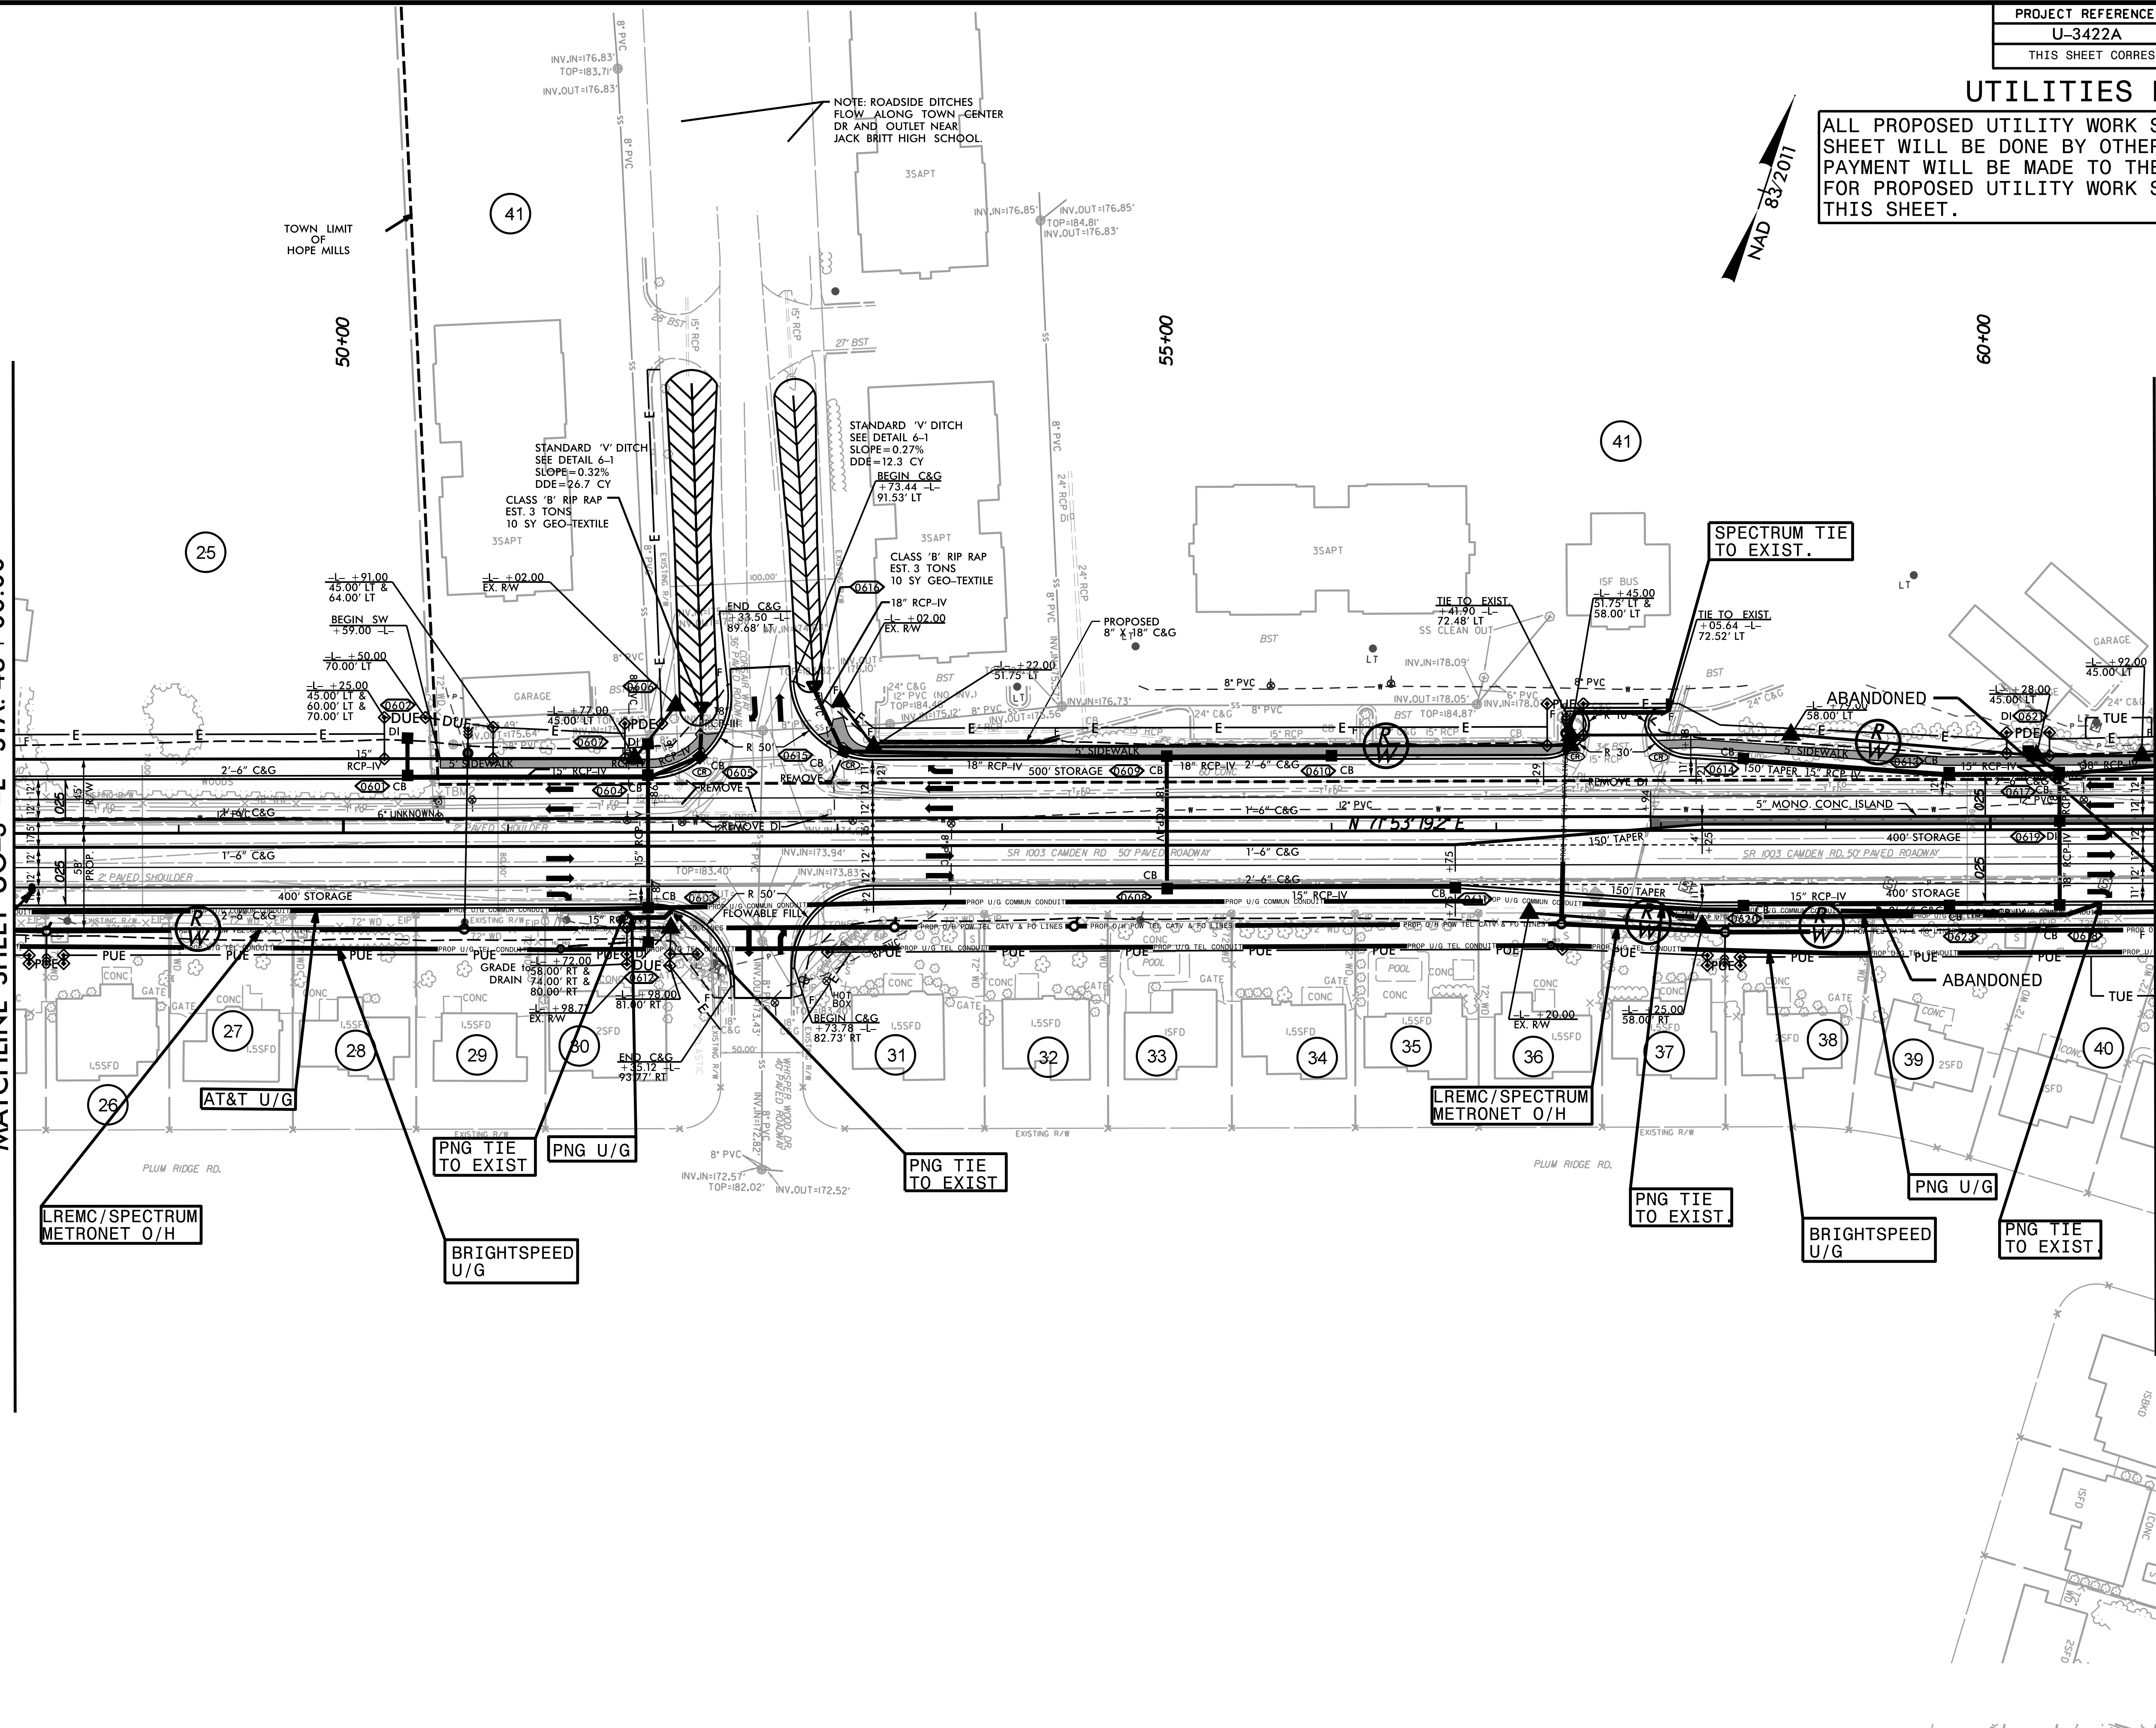

UTILITIES BY OTHERS

ALL PROPOSED UTILITY WORK SHOWN ON THIS SHEET WILL BE DONE BY OTHERS. NO PAYMENT WILL BE MADE TO THE CONTRACTOR FOR PROPOSED UTILITY WORK SHOWN ON THIS SHEET.

5/14/99

MATCHLINE SHEET UO-3 -L- STA. 48+00.00

MATCHLINE SHEET UO-5 -L- STA. 61+00.00

REVISIONS

9/11/2024
3/13/2024 ut_rdy6_u04_psh.dgn
3/13/24