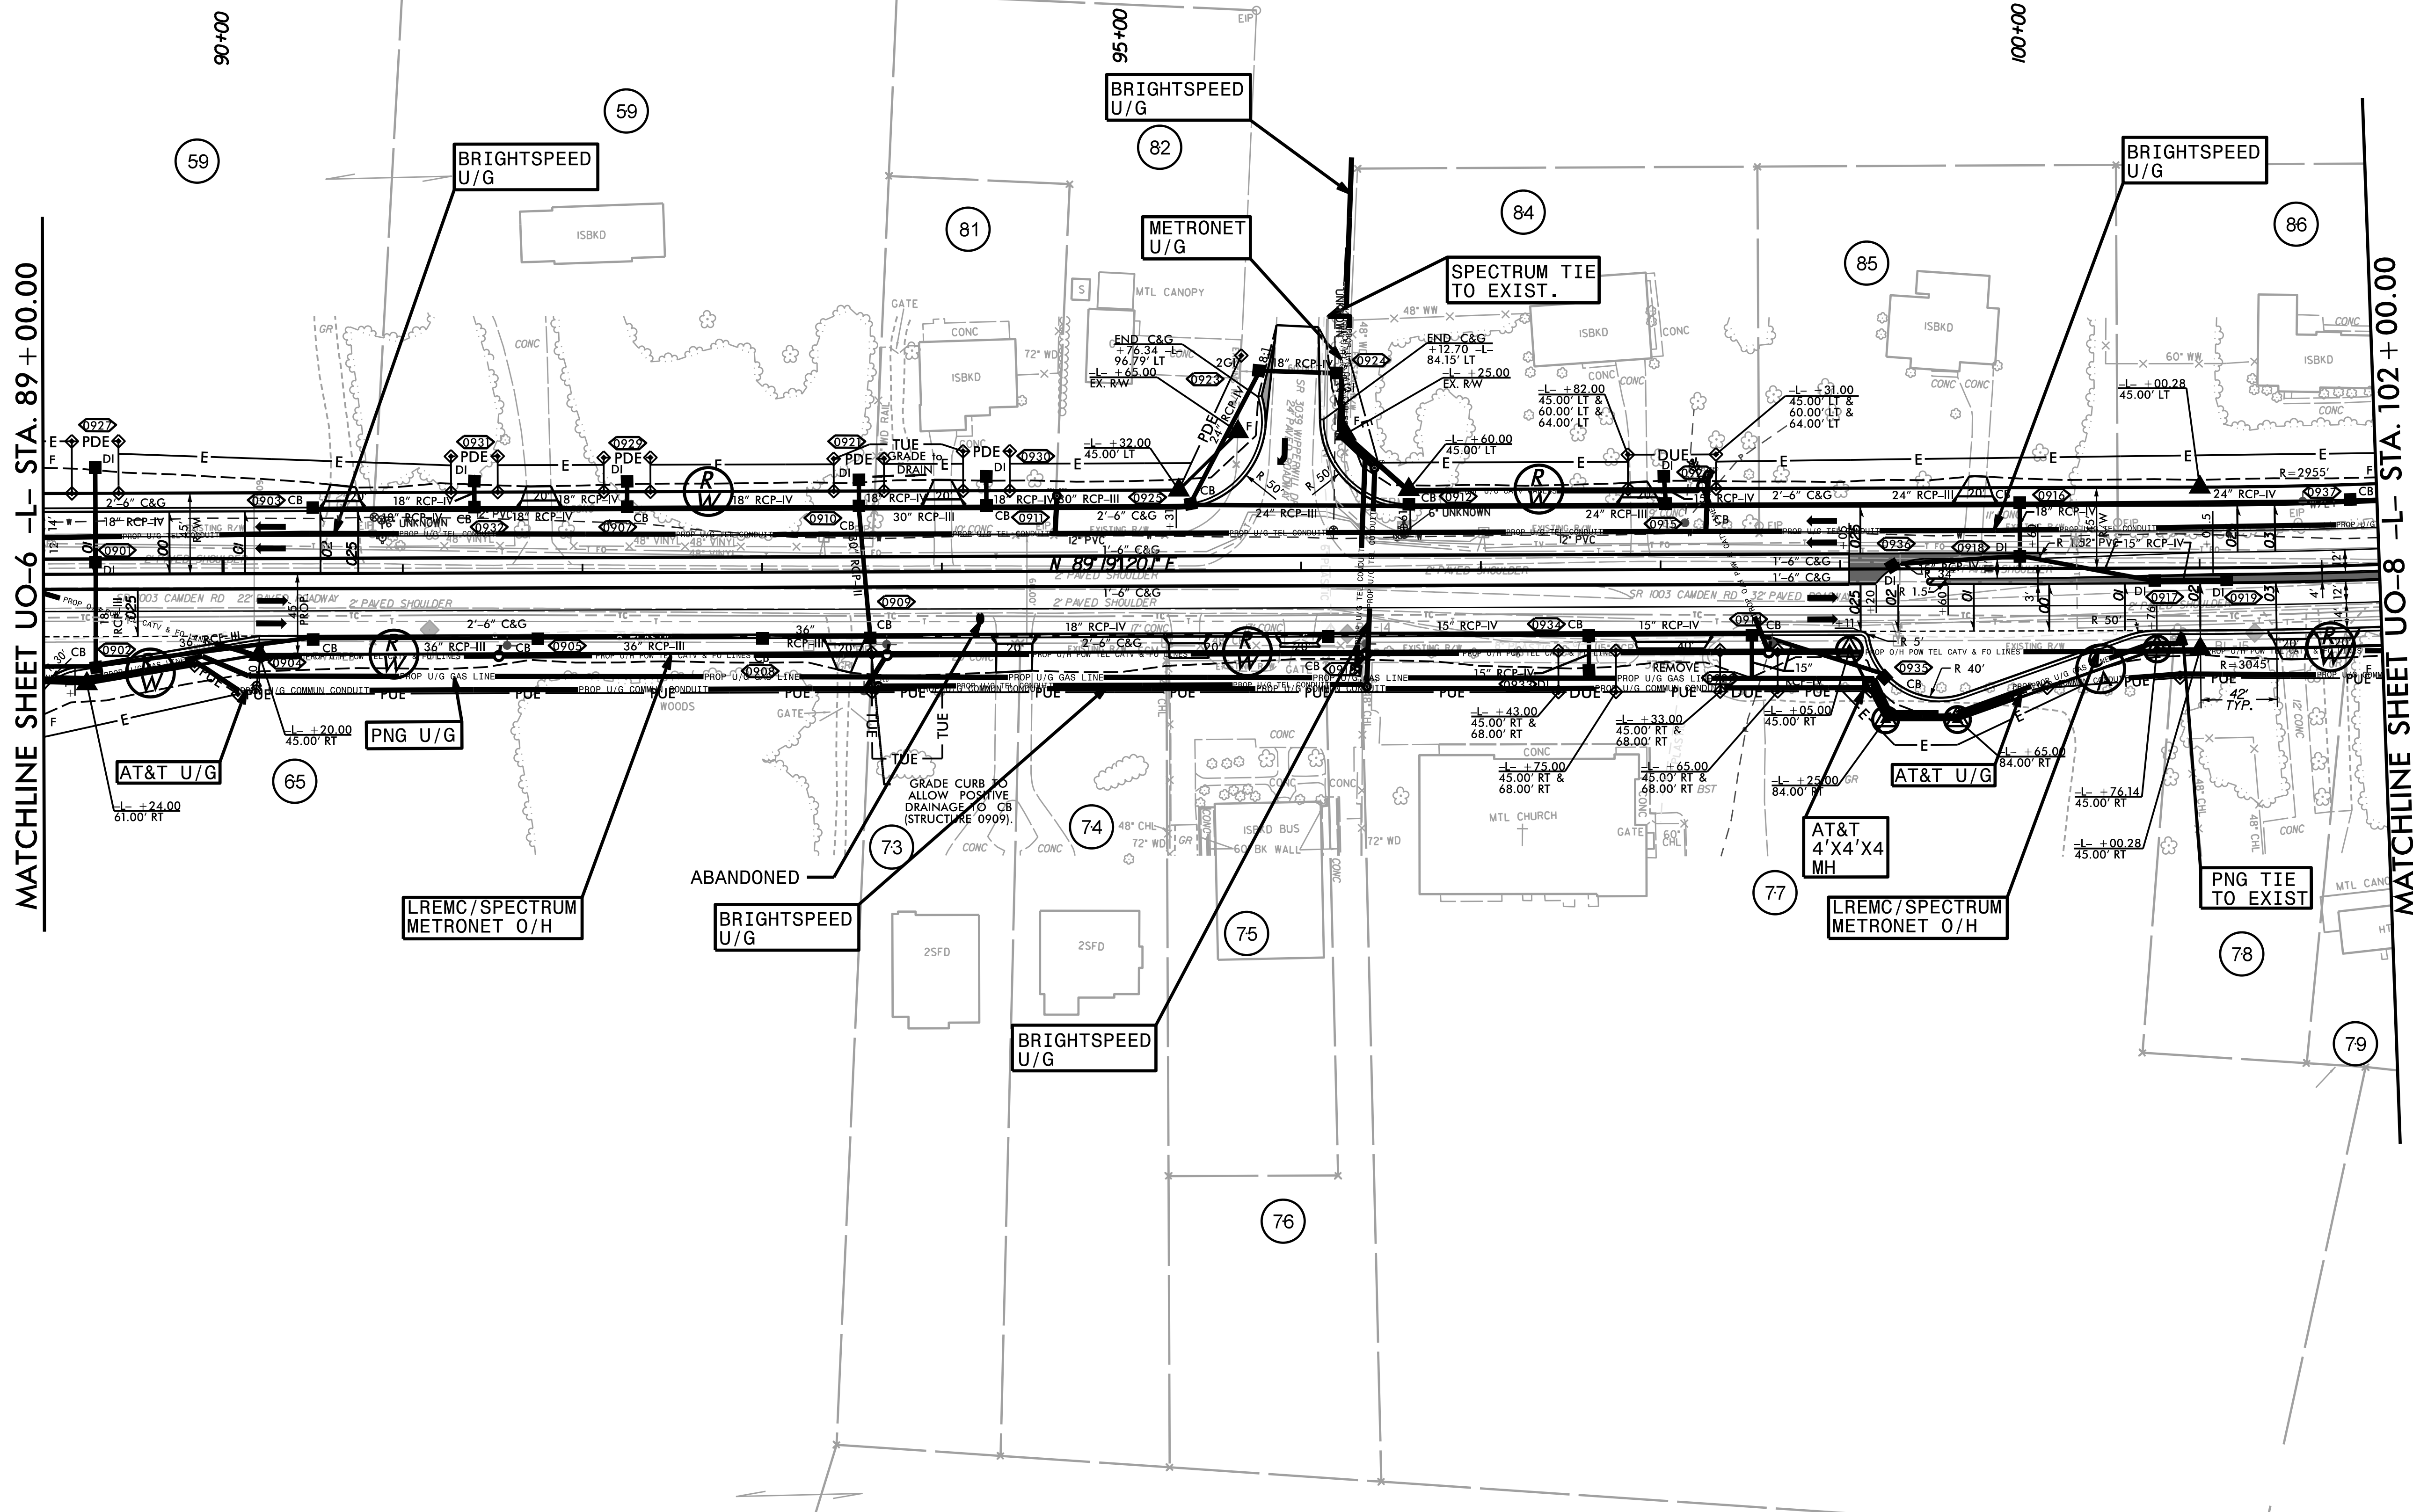

UTILITIES BY OTHERS

ALL PROPOSED UTILITY WORK SHOWN ON THIS SHEET WILL BE DONE BY OTHERS. NO PAYMENT WILL BE MADE TO THE CONTRACTOR FOR PROPOSED UTILITY WORK SHOWN ON THIS SHEET.

REVISIONS

3252022: PARCELS 71, 80-82, 84-86, PUE REMOVED; PARCELS 73-77 PUE REVISED; PARCELS 71, 73, 80 TCE REVISED; PARCELS 73, 80, 81 TUE ADDED; PARCEL 84 DUE REVISED; PARCEL 71, 80, 81 DUE REMOVED; PDE ADDED
10/27/2022: PARCEL 67 ROW, PUE, & TCE REVISED; PARCEL 73 PUE REVISED & TCE REMOVED
2/2/2023: PARCEL 67 ROW LABELS ADDED
3/1/2023: ut.-rdy.9.UO7.psh.dgn
4/20/2023: 15x

5/14/23