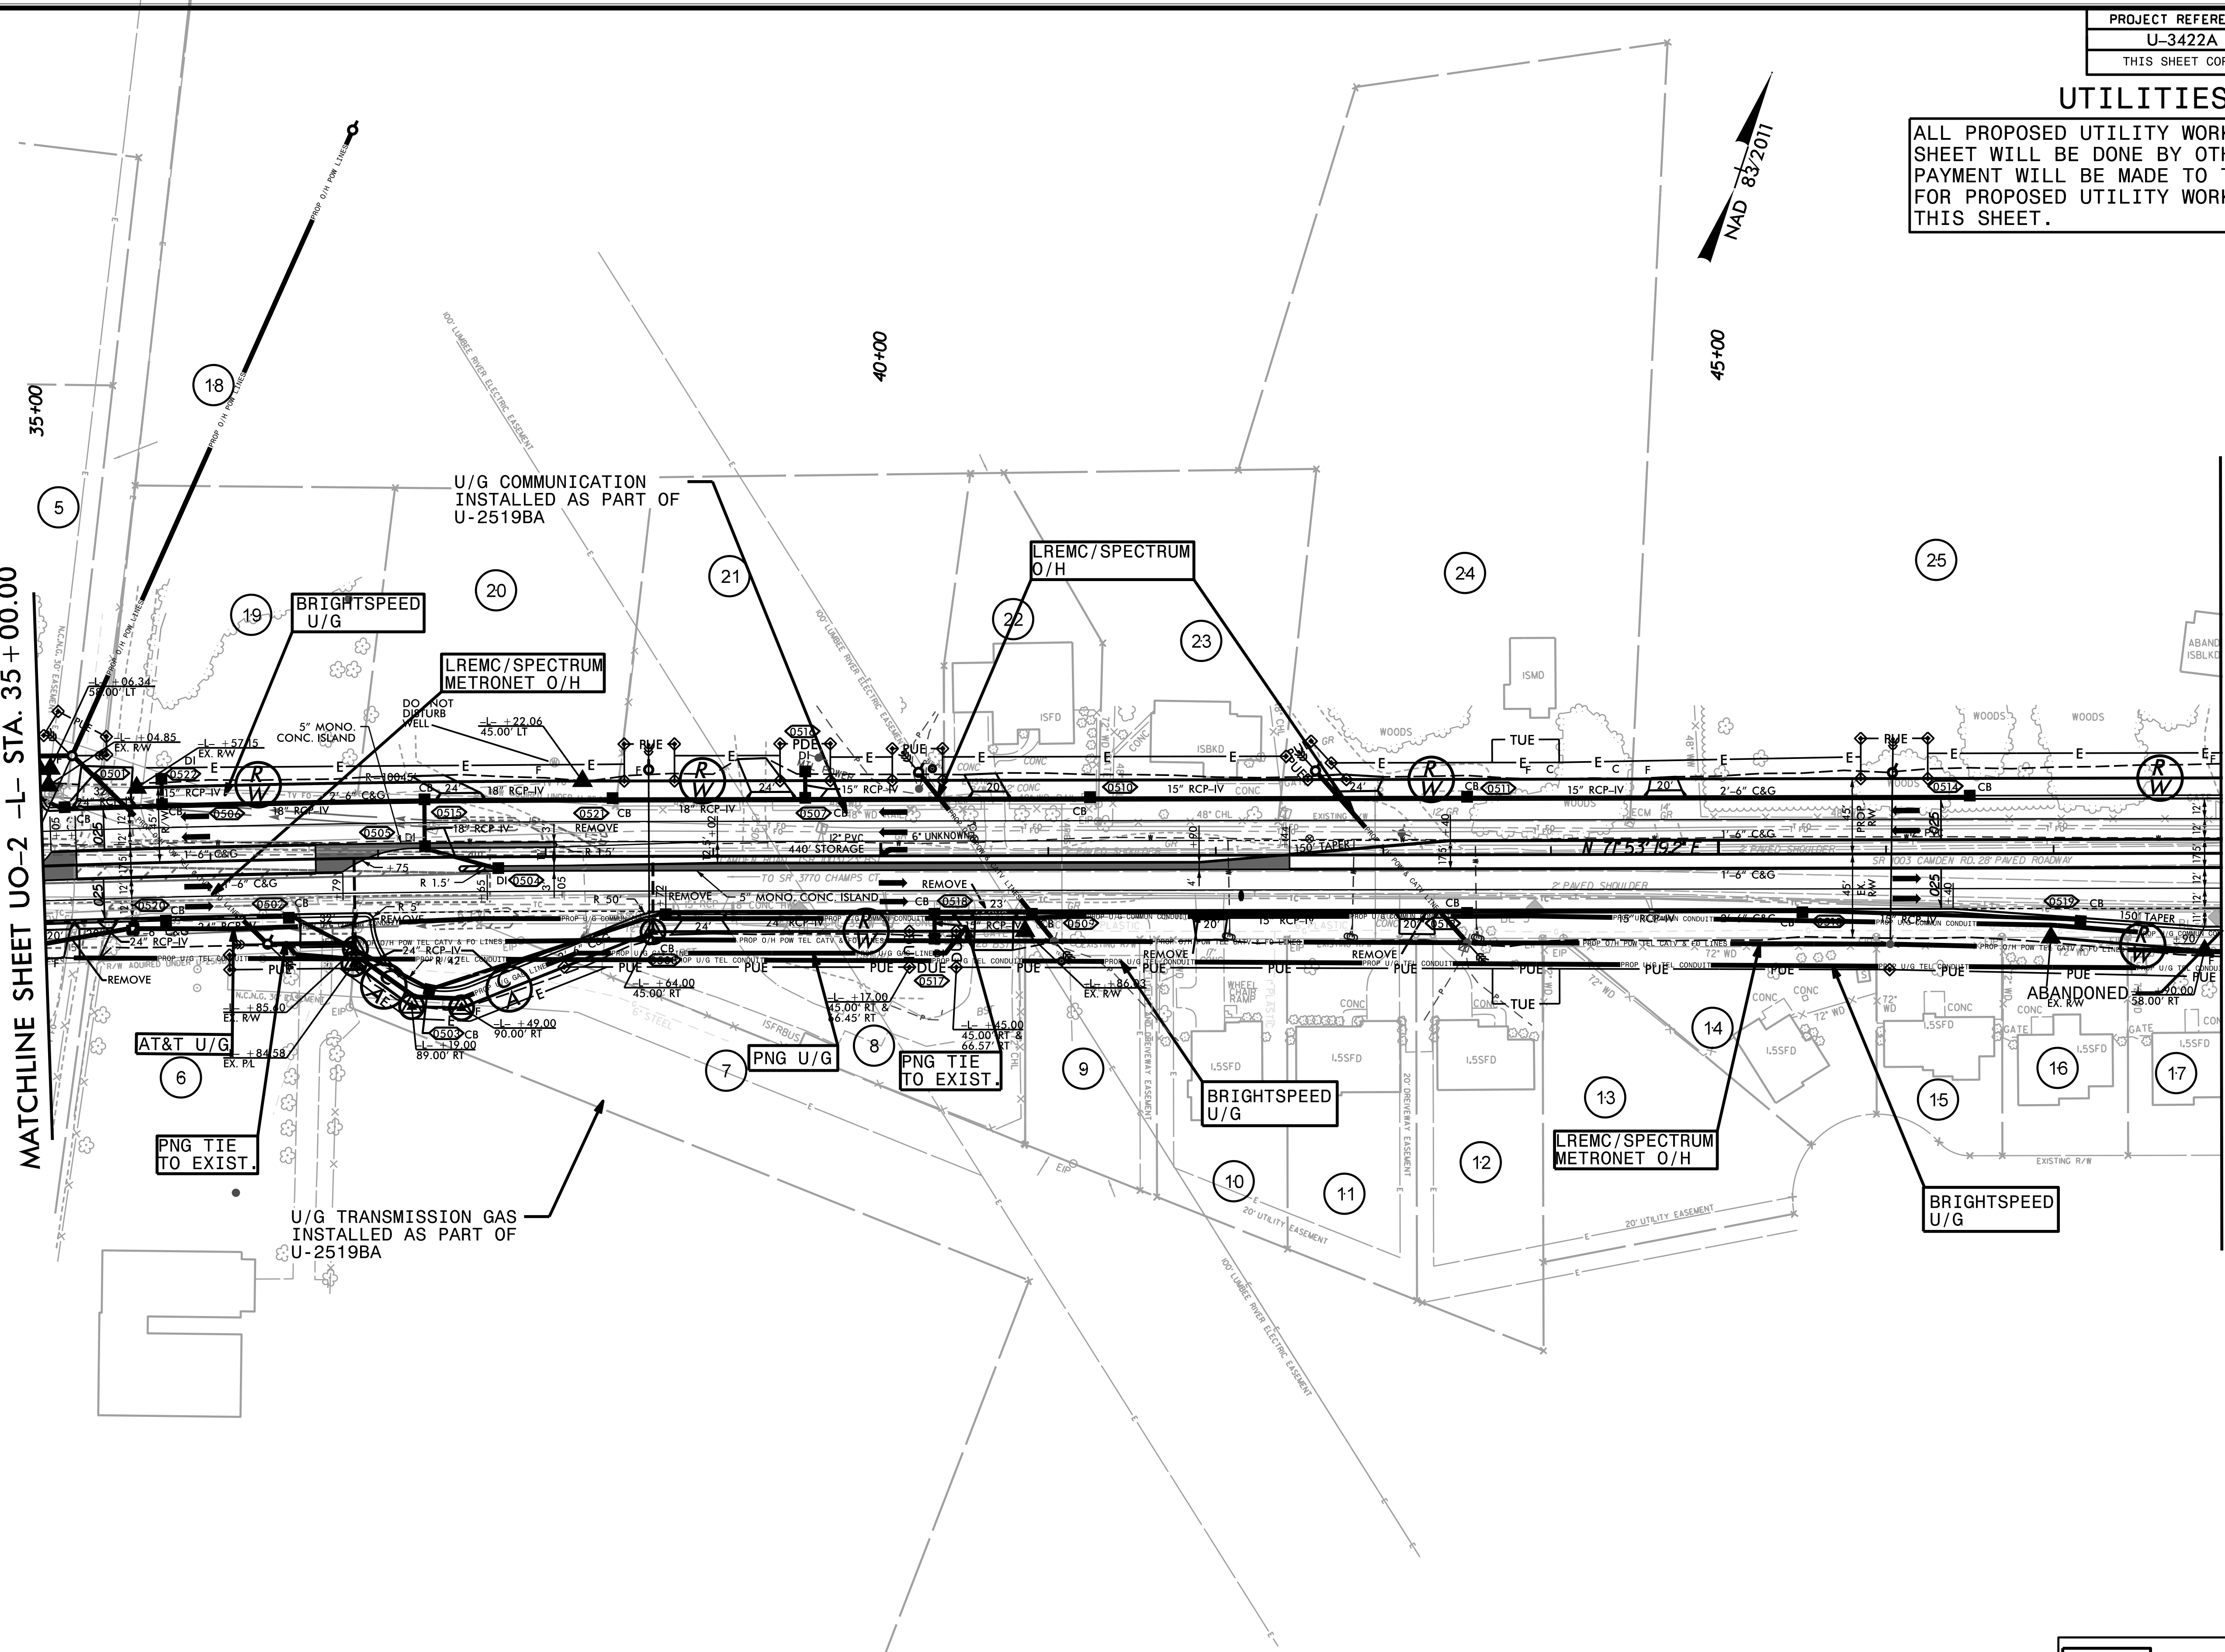

PROJECT REFERENCE NO.	SHEET NO.
U-3422A	UO-3
THIS SHEET CORRESPONDS TO RDY- 5	

UTILITIES BY OTHERS

ALL PROPOSED UTILITY WORK SHOWN ON THIS SHEET WILL BE DONE BY OTHERS. NO PAYMENT WILL BE MADE TO THE CONTRACTOR FOR PROPOSED UTILITY WORK SHOWN ON THIS SHEET.

REVISIONS
3/25/2022: PARCELS 6-9, 21 PUE REVISED; PARCELS 12, 13, 24 TUE ADDED; PARCELS 19-20, 22-24 PUE REMOVED AND TCE ADDED; PARCEL 25 PUE REVISED AND TCE ADDED
2/2/2023: PARCELS 9-15 ROW LINE WORK REMOVED; PARCELS SETTLED

5/14/1999
9/1/2024
2/2/2023
ut_rdy5_UO3_psh.dgn

MATCHLINE SHEET UO-2 -L- STA. 35+00.00

MATCHLINE SHEET UO-4 -L- STA. 48+00.00

==== U-2519BA (BY OTHERS)

SEE SHEET 2B-2 FOR BULB-OUT DETAIL VIEW
SEE SHEET 11 FOR -L- PROFILE