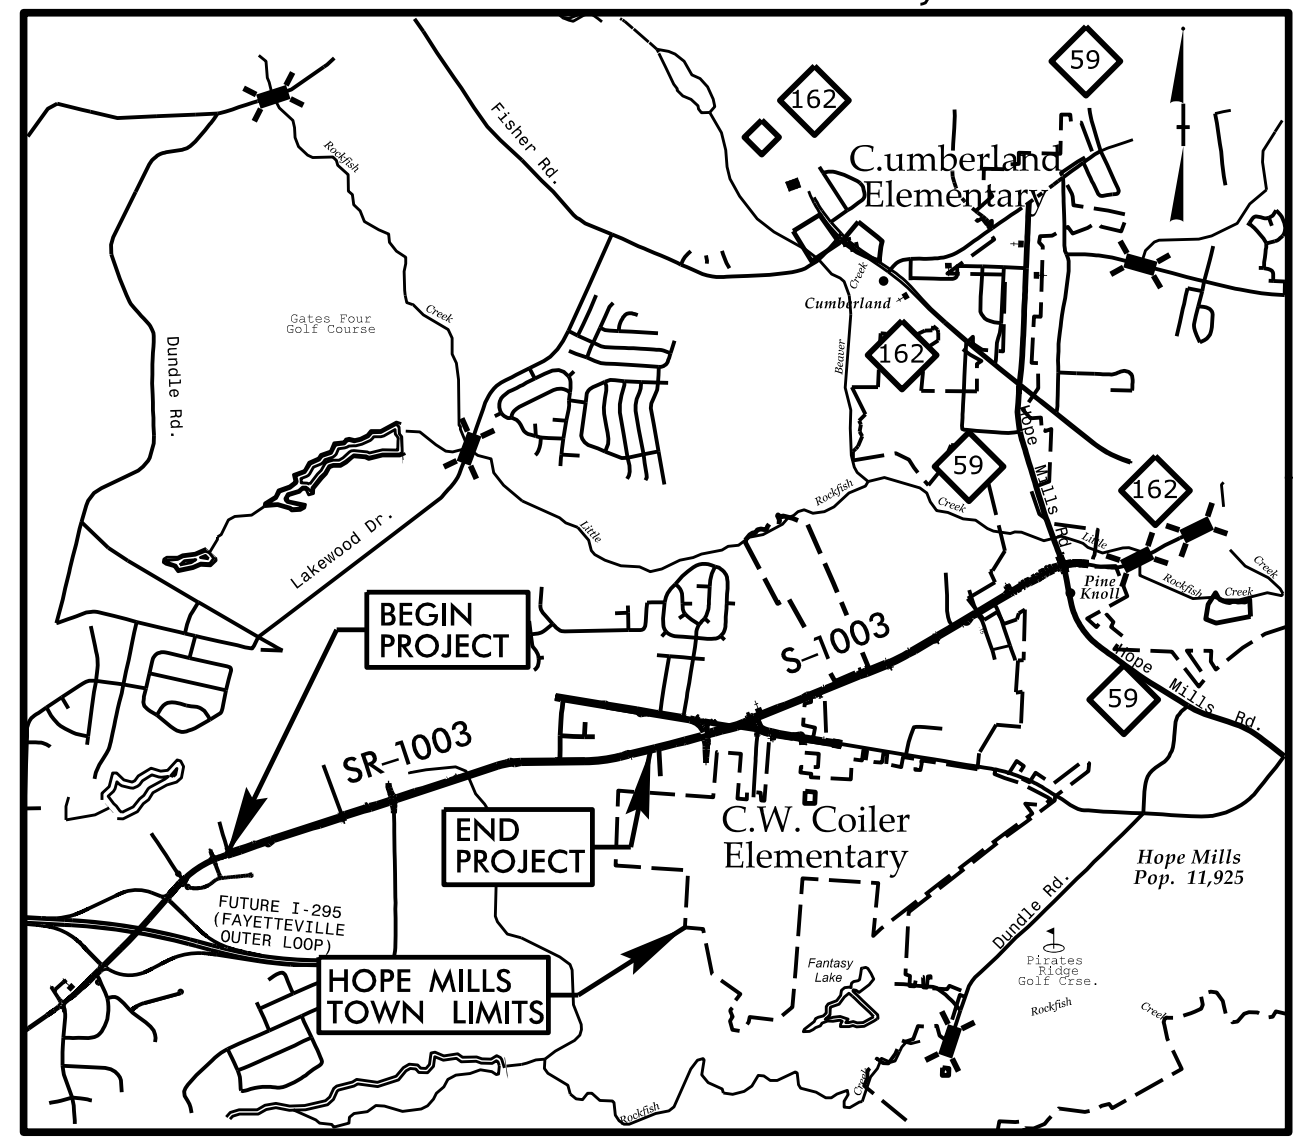

09.08/99

TIP PROJECT: U-3422A

See Sheet 1A For Index of Sheets
See Sheet 1B For Conventional Symbols

VICINITY MAP
(NOT TO SCALE)

STATE OF NORTH CAROLINA DIVISION OF HIGHWAYS

UTILITIES BY OTHERS PLANS CUMBERLAND COUNTY

LOCATION: SR 1003 (Camden Road) from Future I-295 (Fayetteville Outer Loop)
To Approx. 0.3 Miles West of SR 1112 (Rockfish Road)

TYPE OF WORK: POWER, GAS, AND COMMUNICATIONS

T.I.P. NO.
U-3422A

SHEET NO.
UO-1

NOTE:
ALL UTILITY WORK SHOWN ON THIS SHEET WILL BE DONE BY OTHERS. NO PAYMENT WILL BE MADE TO THE CONTRACTOR FOR UTILITY WORK SHOWN ON THIS SHEET.

END CONSTRUCTION
TIP PROJECT U-3422B
END MILL/FILL
(APPROX 1405' E. OF END GRADE)
BEGIN EXISTING BRIDGE