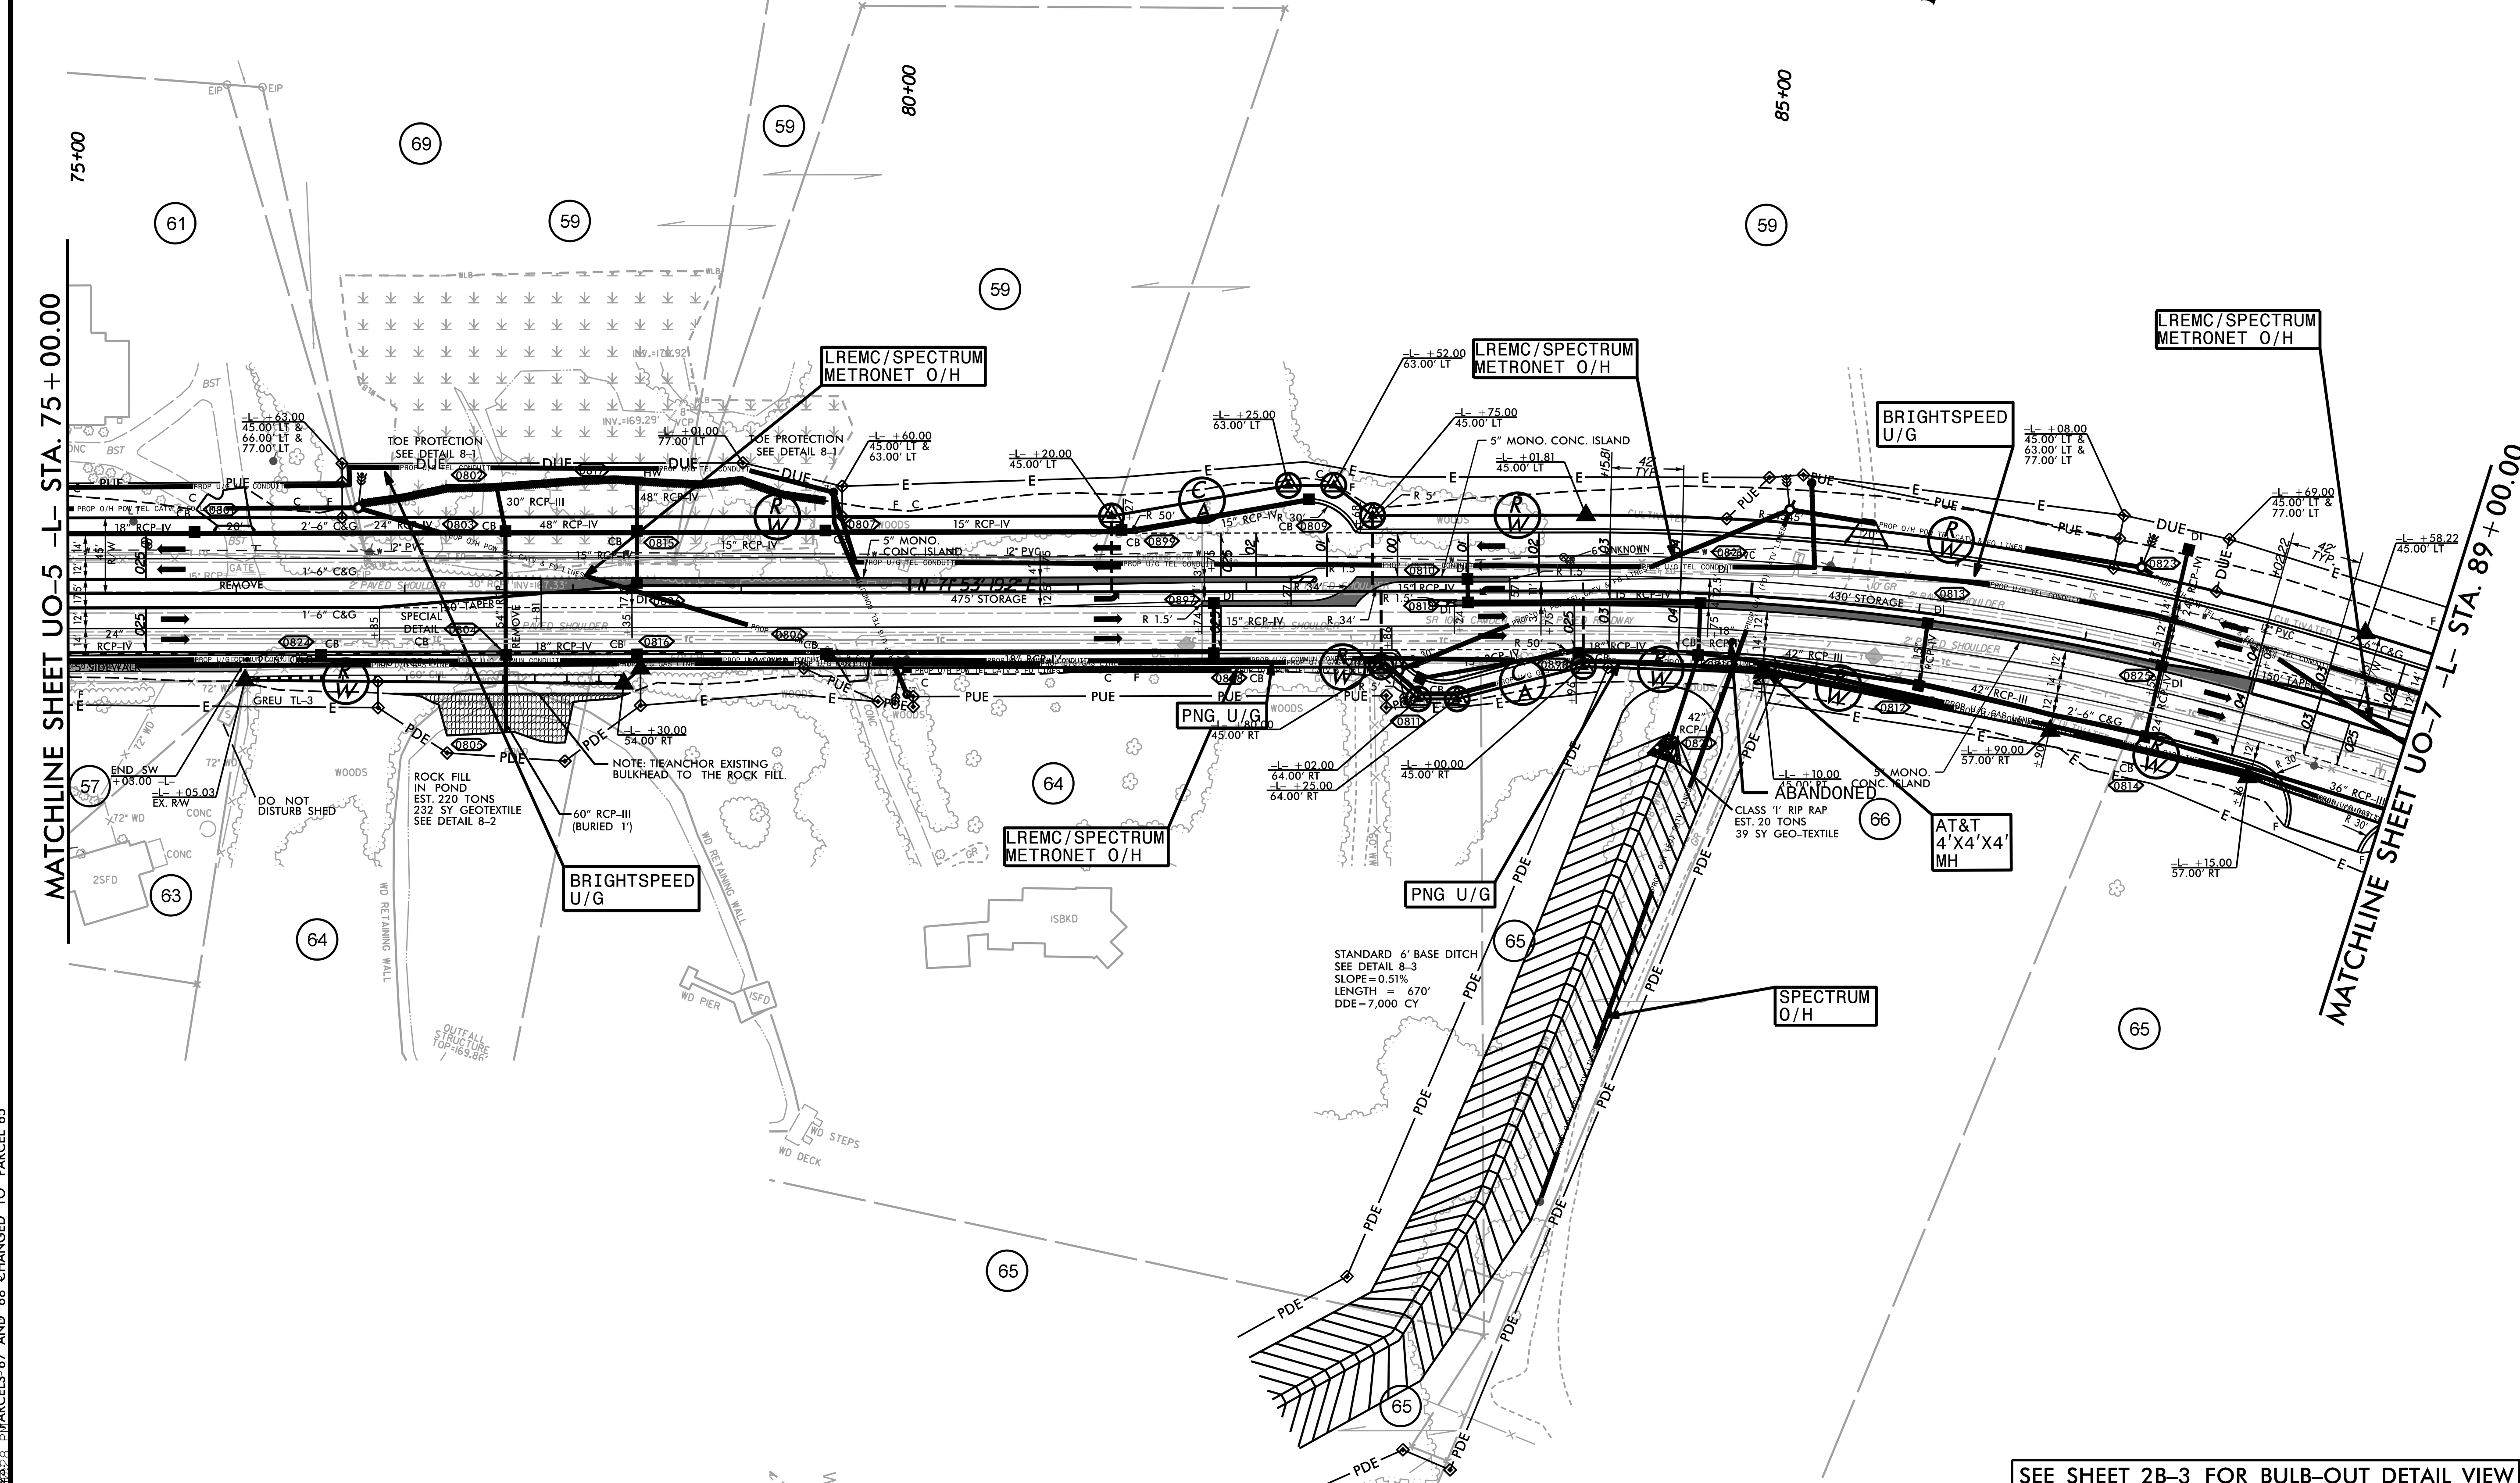

UTILITIES BY OTHERS

ALL PROPOSED UTILITY WORK SHOWN ON THIS SHEET WILL BE DONE BY OTHERS. NO PAYMENT WILL BE MADE TO THE CONTRACTOR FOR PROPOSED UTILITY WORK SHOWN ON THIS SHEET.

MATCHLINE SHEET UO-5 -L- STA. 75+00.00

MATCHLINE SHEET UO-7 -L- STA. 89+00.00

REVISIONS
9/30/2021: PARCEL OWNER ADDED; PARCEL 68
3/25/2022: PARCEL 71 PUE AND TCE REVISED; PARCELS 65-66 PDE REVISED; PARCELS 64-67 & 71-72 TCE REVISED
10/27/2022: PARCELS 64, 65, & 72 CA ADDED; PARCELS 66, 67, & 71 CA REVISED; PARCELS 64-67 & 71-72 TCE REVISED
2/27/2023: PARCELS 66, 67, & 71 ROW LABELS ADDED
3/15/2023: PARCELS 67 AND 68 CHANGED TO PARCEL 65

SEE SHEET 2B-3 FOR BULB-OUT DETAIL VIEW
SEE SHEET 12 AND 13 FOR -L- PROFILE