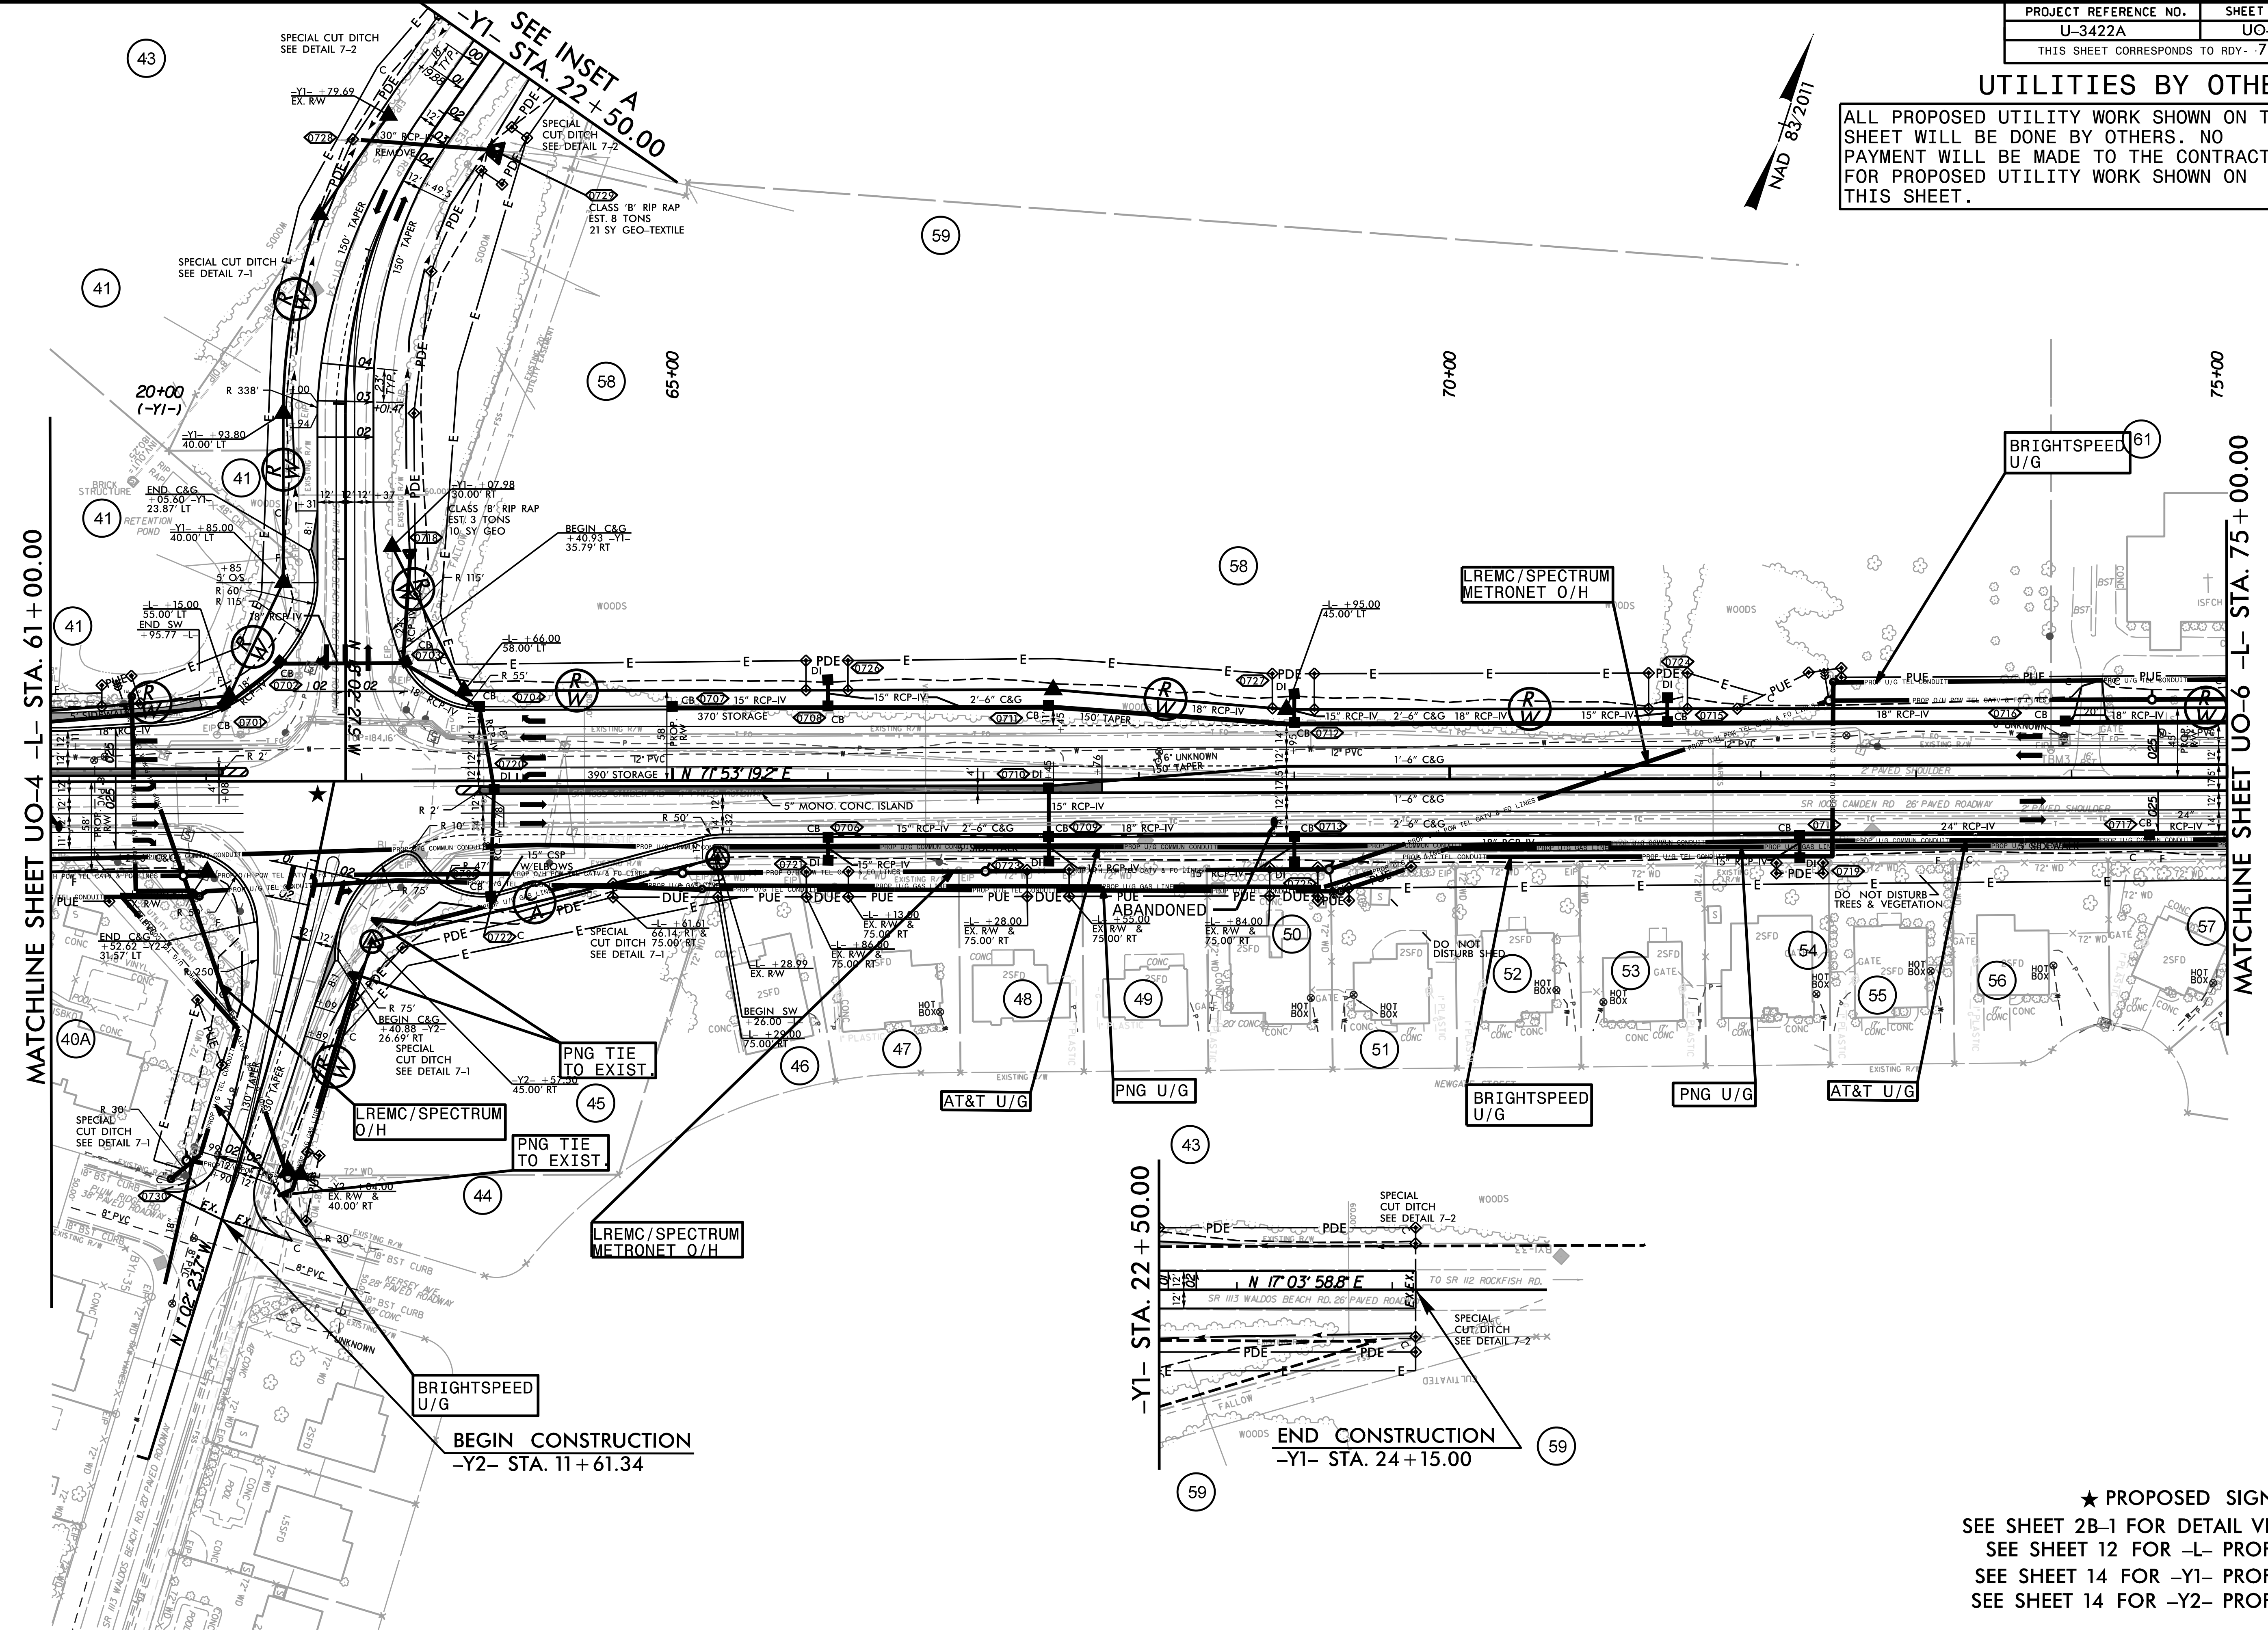

MATCHLINE SHEET UO-4 -L- STA. 61+00.00

MATCHLINE SHEET UO-6 -L- STA. 75+00.00

BEGIN CONSTRUCTION
-Y2- STA. 11+61.34

END CONSTRUCTION
-Y1- STA. 24+15.00

★ PROPOSED SIGNAL
SEE SHEET 2B-1 FOR DETAIL VIEW
SEE SHEET 12 FOR -L- PROFILE
SEE SHEET 14 FOR -Y1- PROFILE
SEE SHEET 14 FOR -Y2- PROFILE