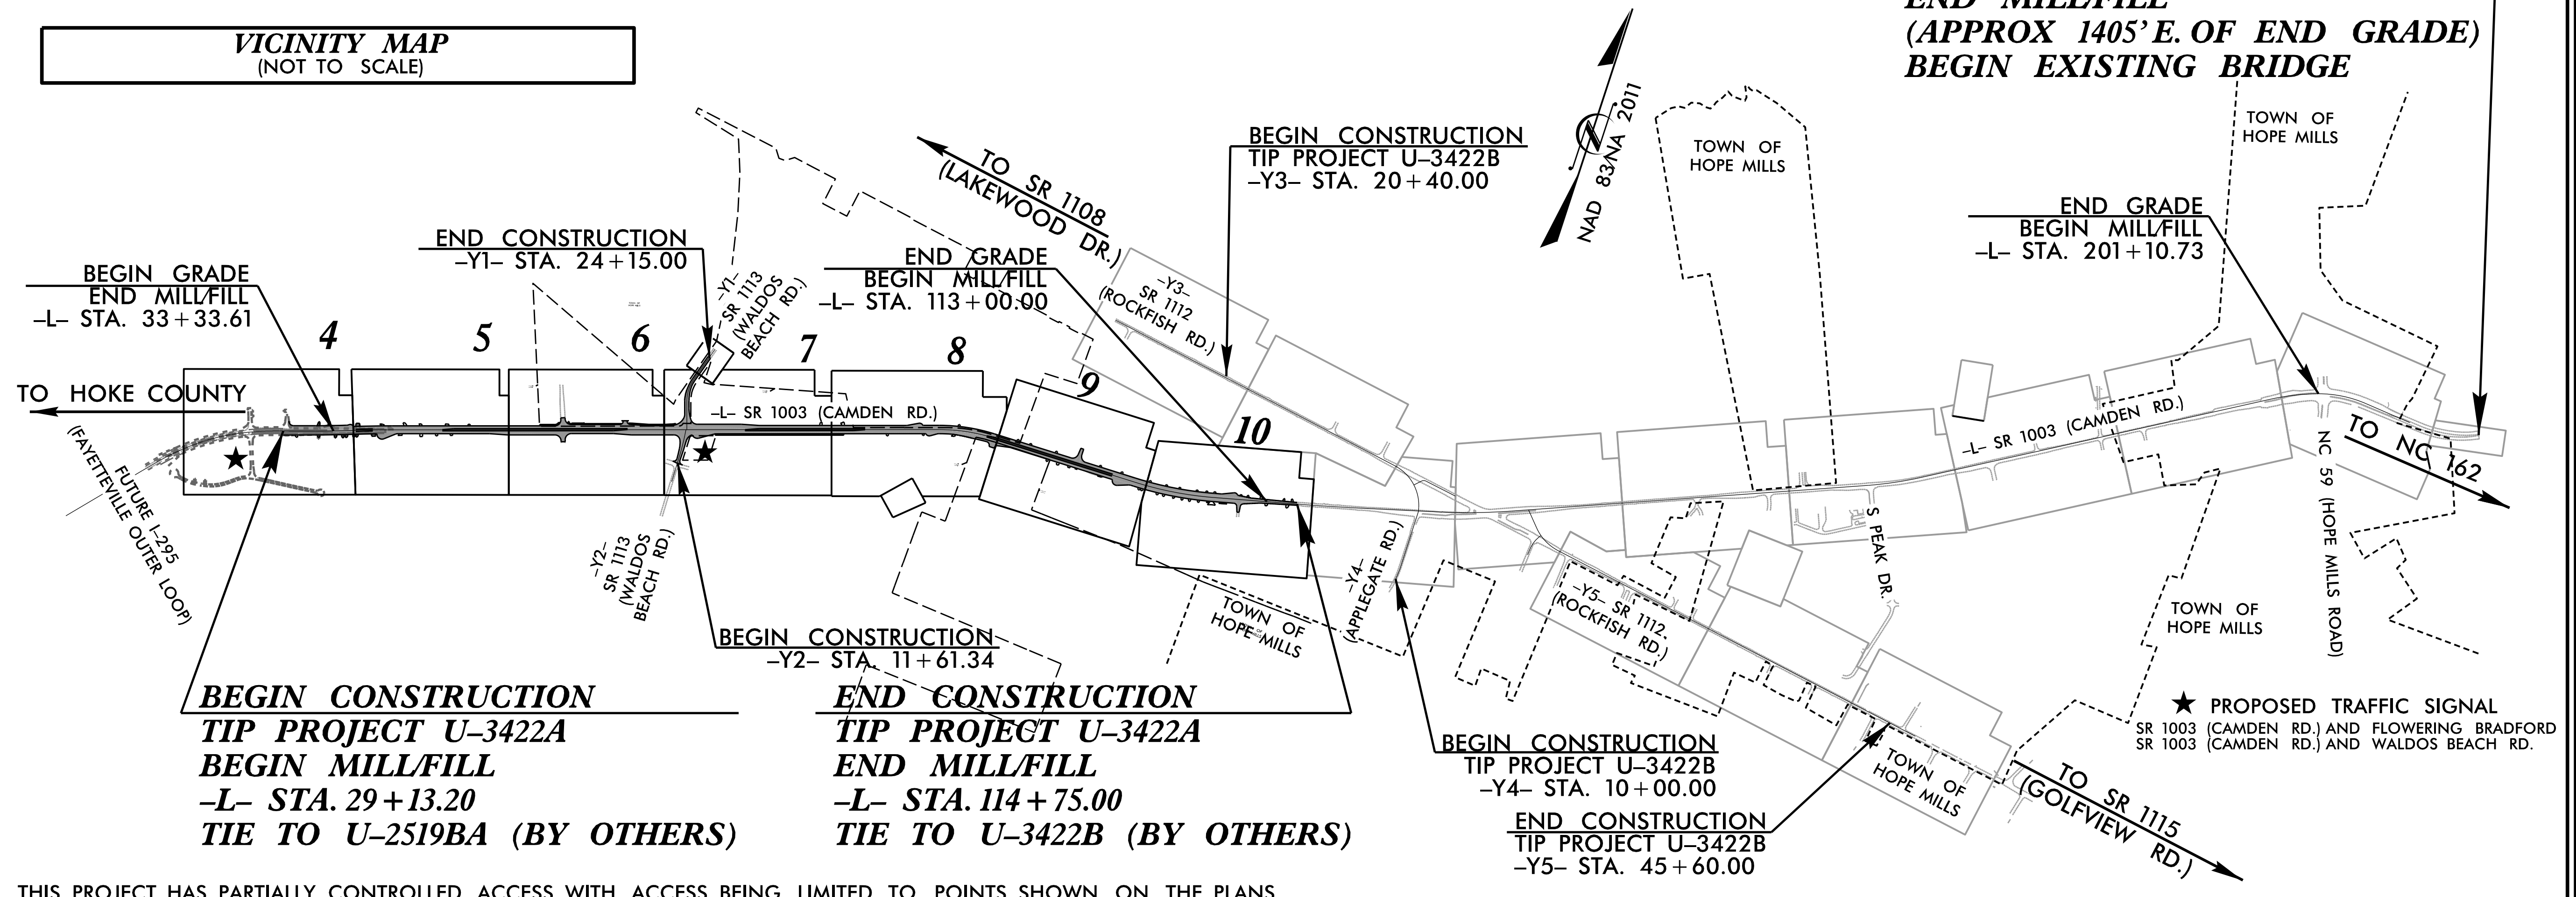

LOCATION: SR 1003 (Camden Road) from Future I-295 (Fayetteville Outer Loop)
To Approx. 0.3 Miles West of SR 1112 (Rockfish Road)

TYPE OF WORK: POWER, GAS, AND COMMUNICATIONS

T.I.P. NO.
U-3422A

SHEET NO.
UO-1

NOTE:
ALL UTILITY WORK SHOWN ON THIS SHEET WILL BE DONE BY OTHERS. NO PAYMENT WILL BE MADE TO THE CONTRACTOR FOR UTILITY WORK SHOWN ON THIS SHEET.

END CONSTRUCTION
TIP PROJECT U-3422B
END MILL/FILL
(APPROX 1405' E. OF END GRADE)
BEGIN EXISTING BRIDGE