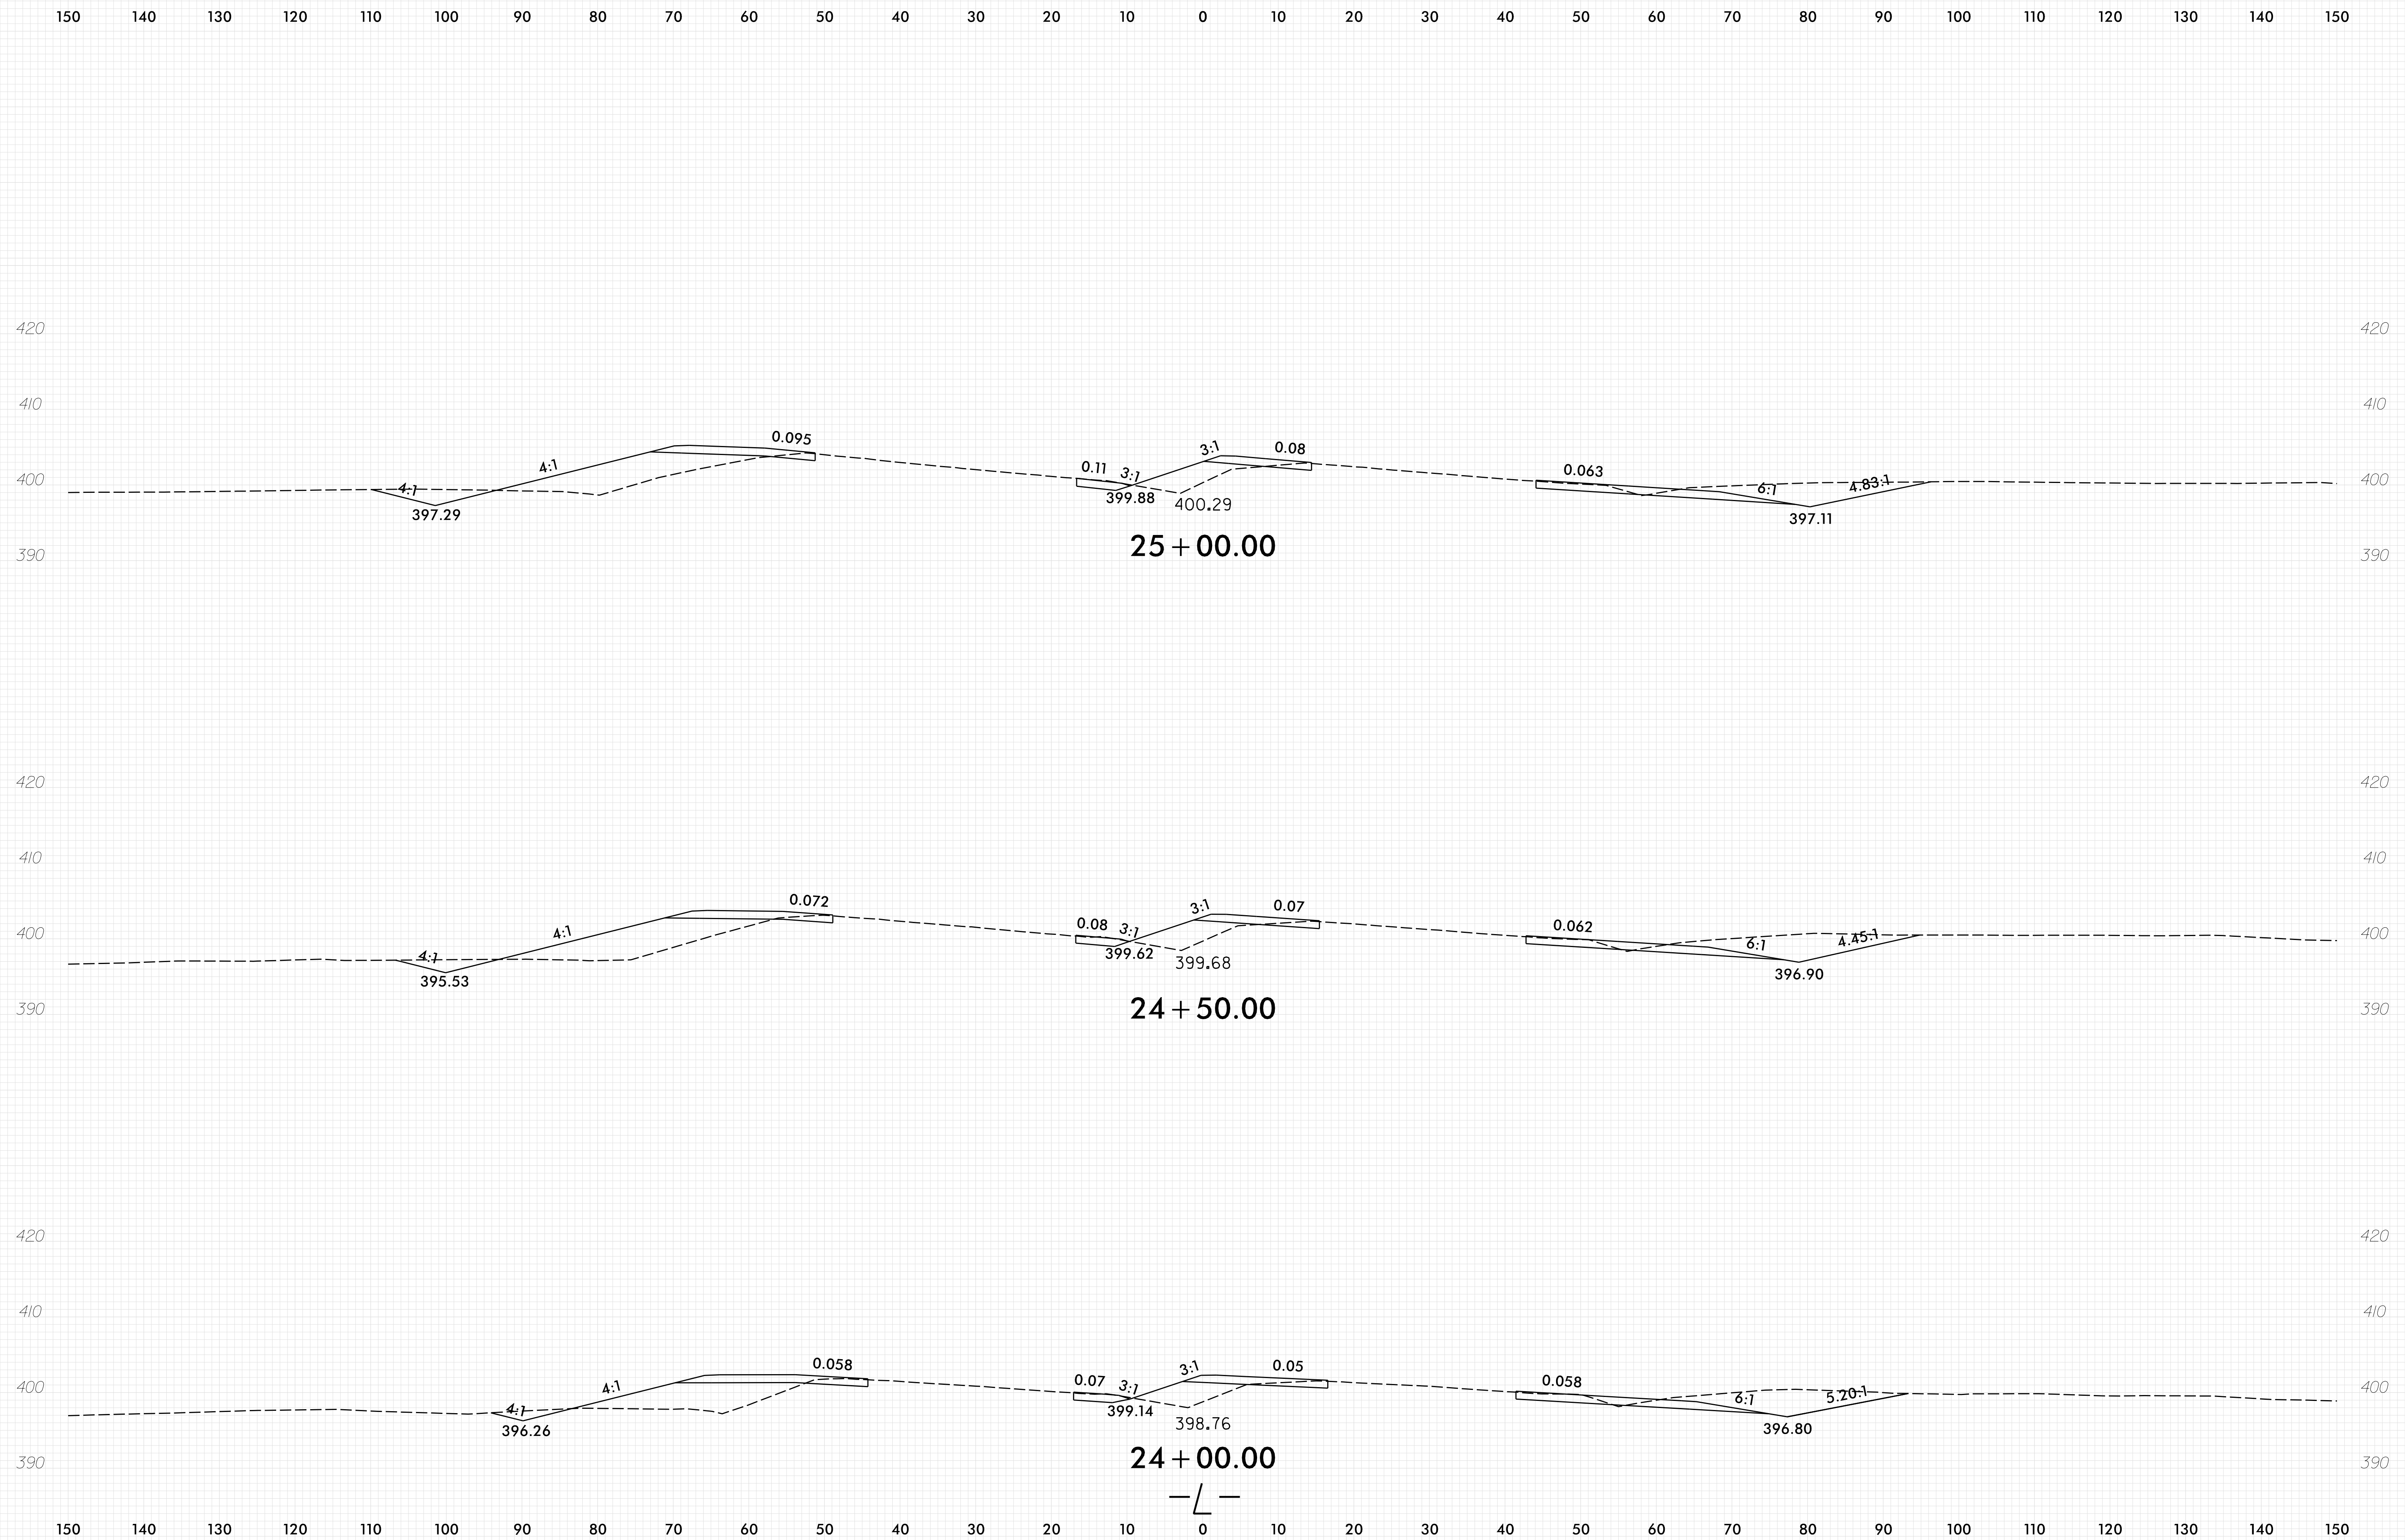

8/23/99

PLOT DRIVER: NCDOT_pdf_color_eng_50.plt
 USER: CHARRIS
 DATE: 6/25/2024
 TIME: 3:56:30 PM
 FILE: \