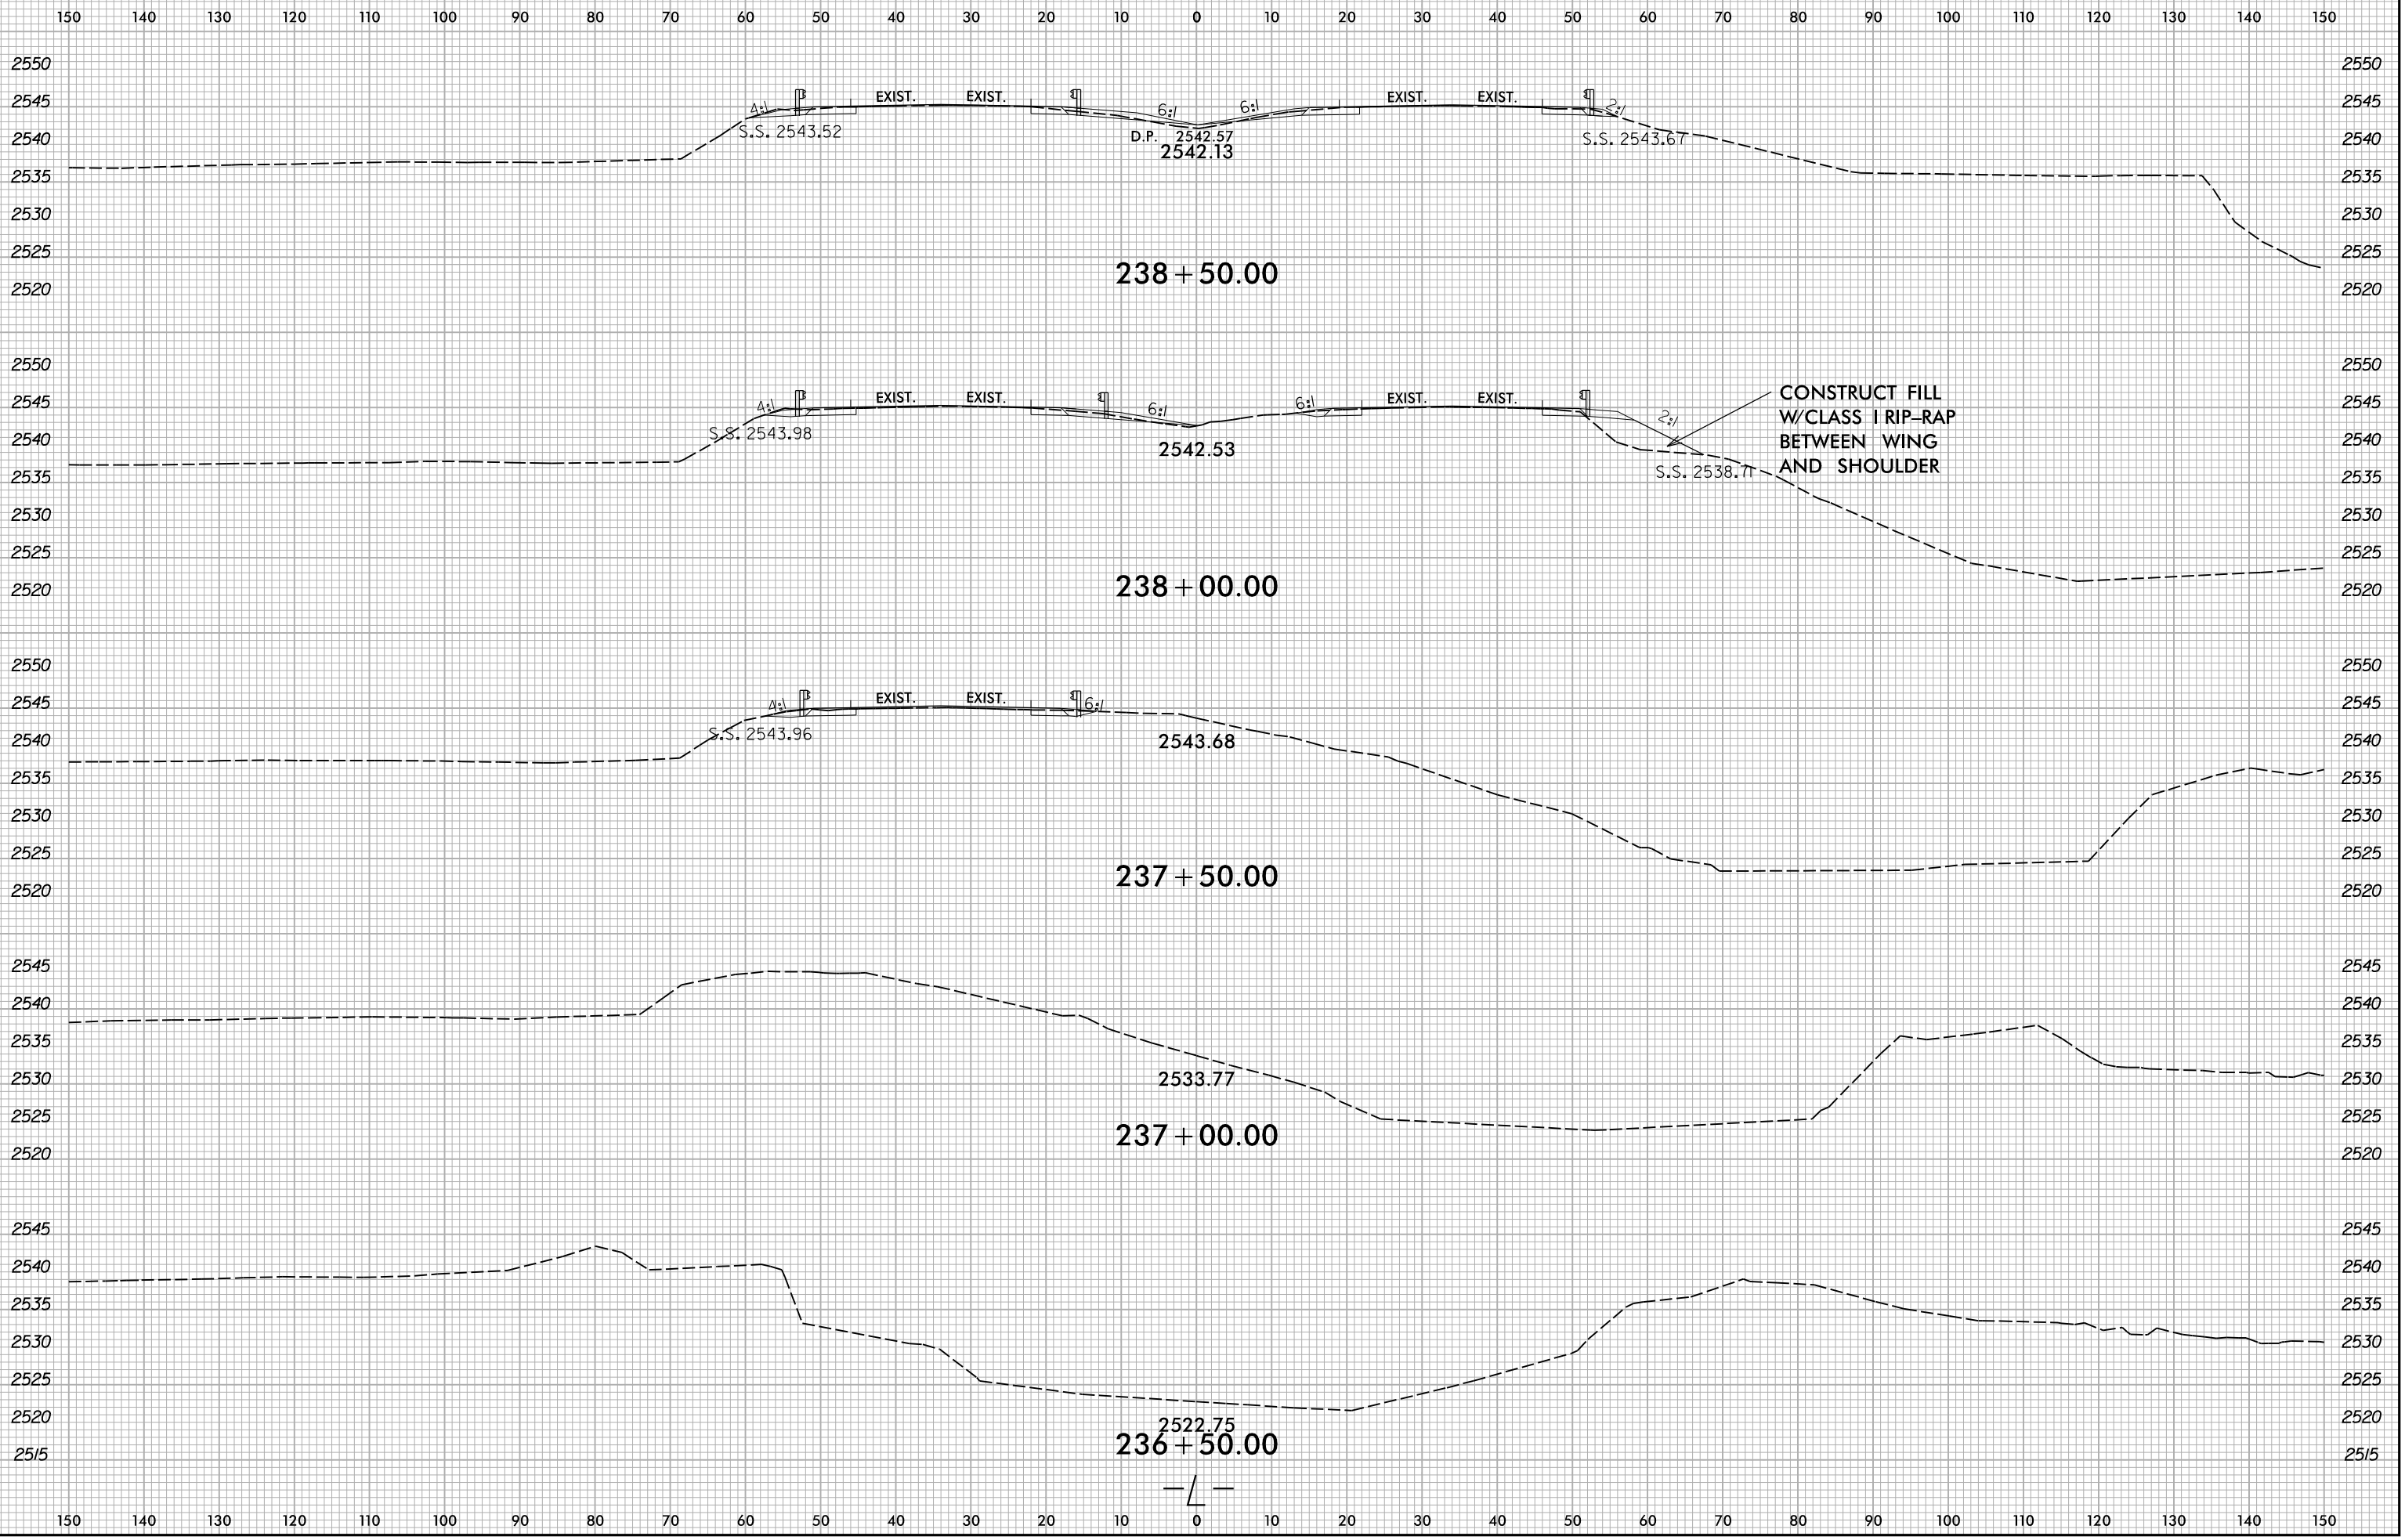

6/23/16

8/20/2024
X:\NC001\1R-5921\Roadway\XSCAR-5921_Rdy_.xp1.dgn
User:smelvr