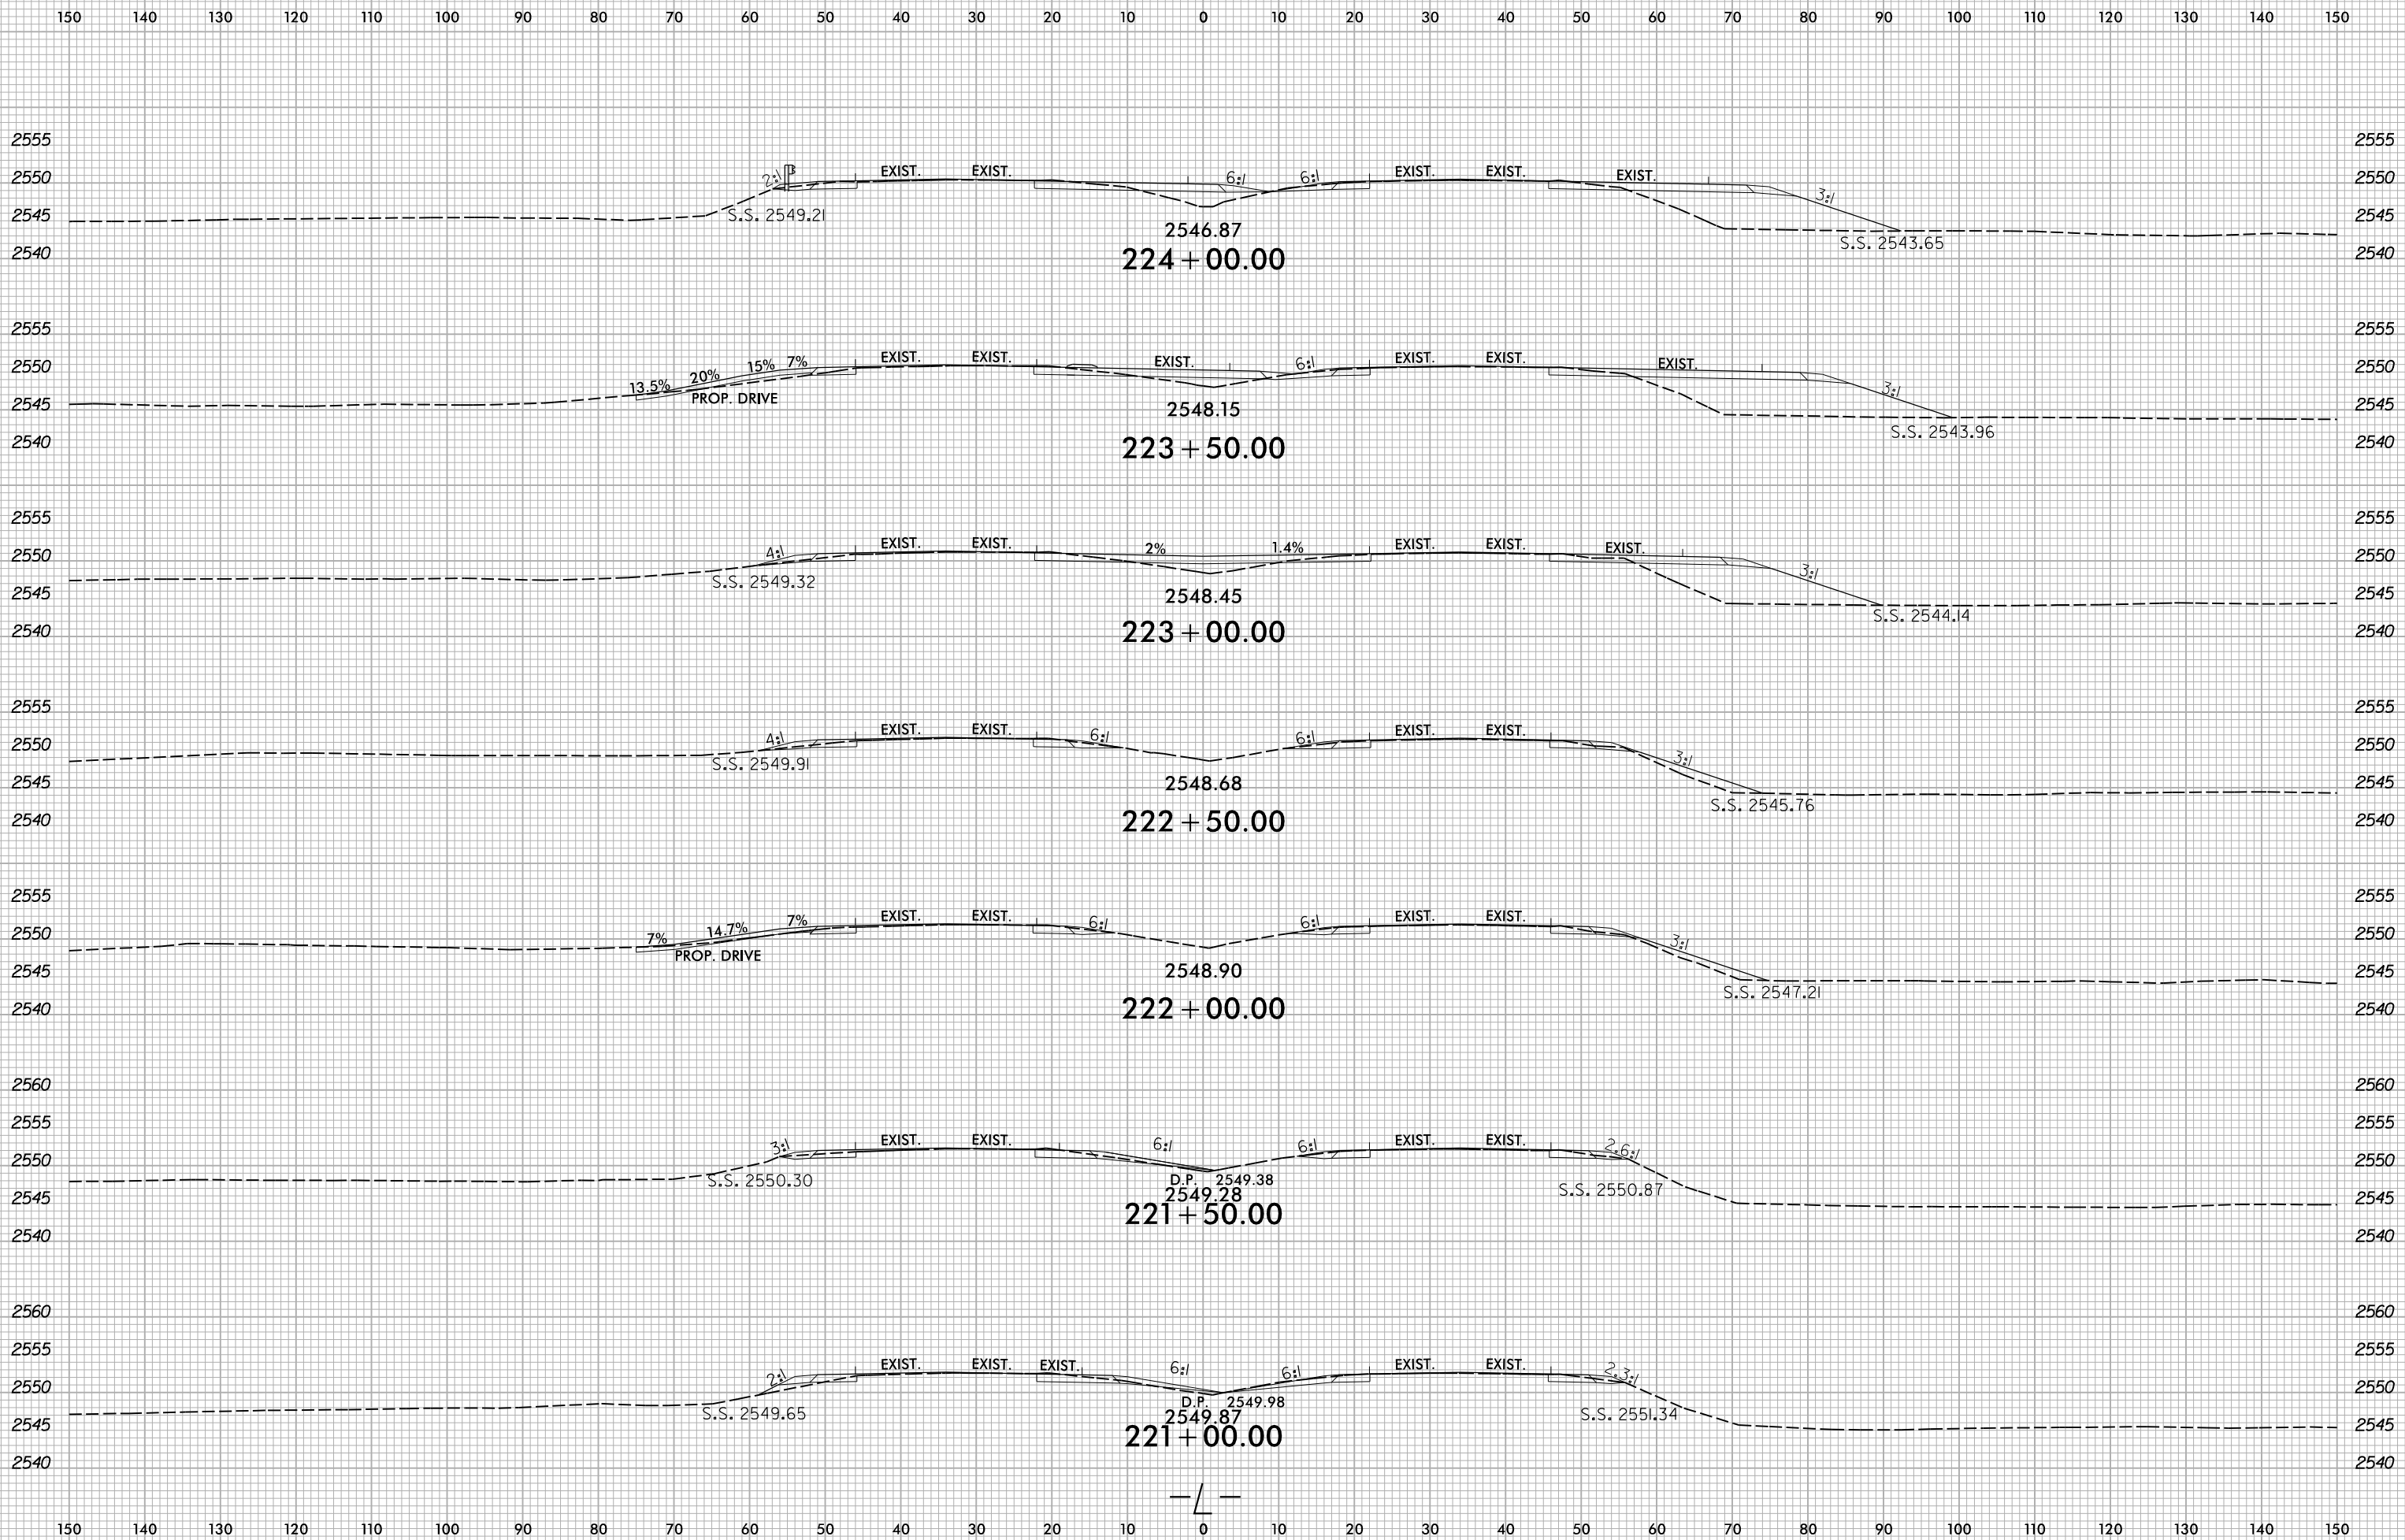

6/23/16

8/20/2024  
X:\NC001\1R-5921\Roadway\XSC\1R-5921\_L\_Rdy\_.xp1.dgn  
User:zsmelvr