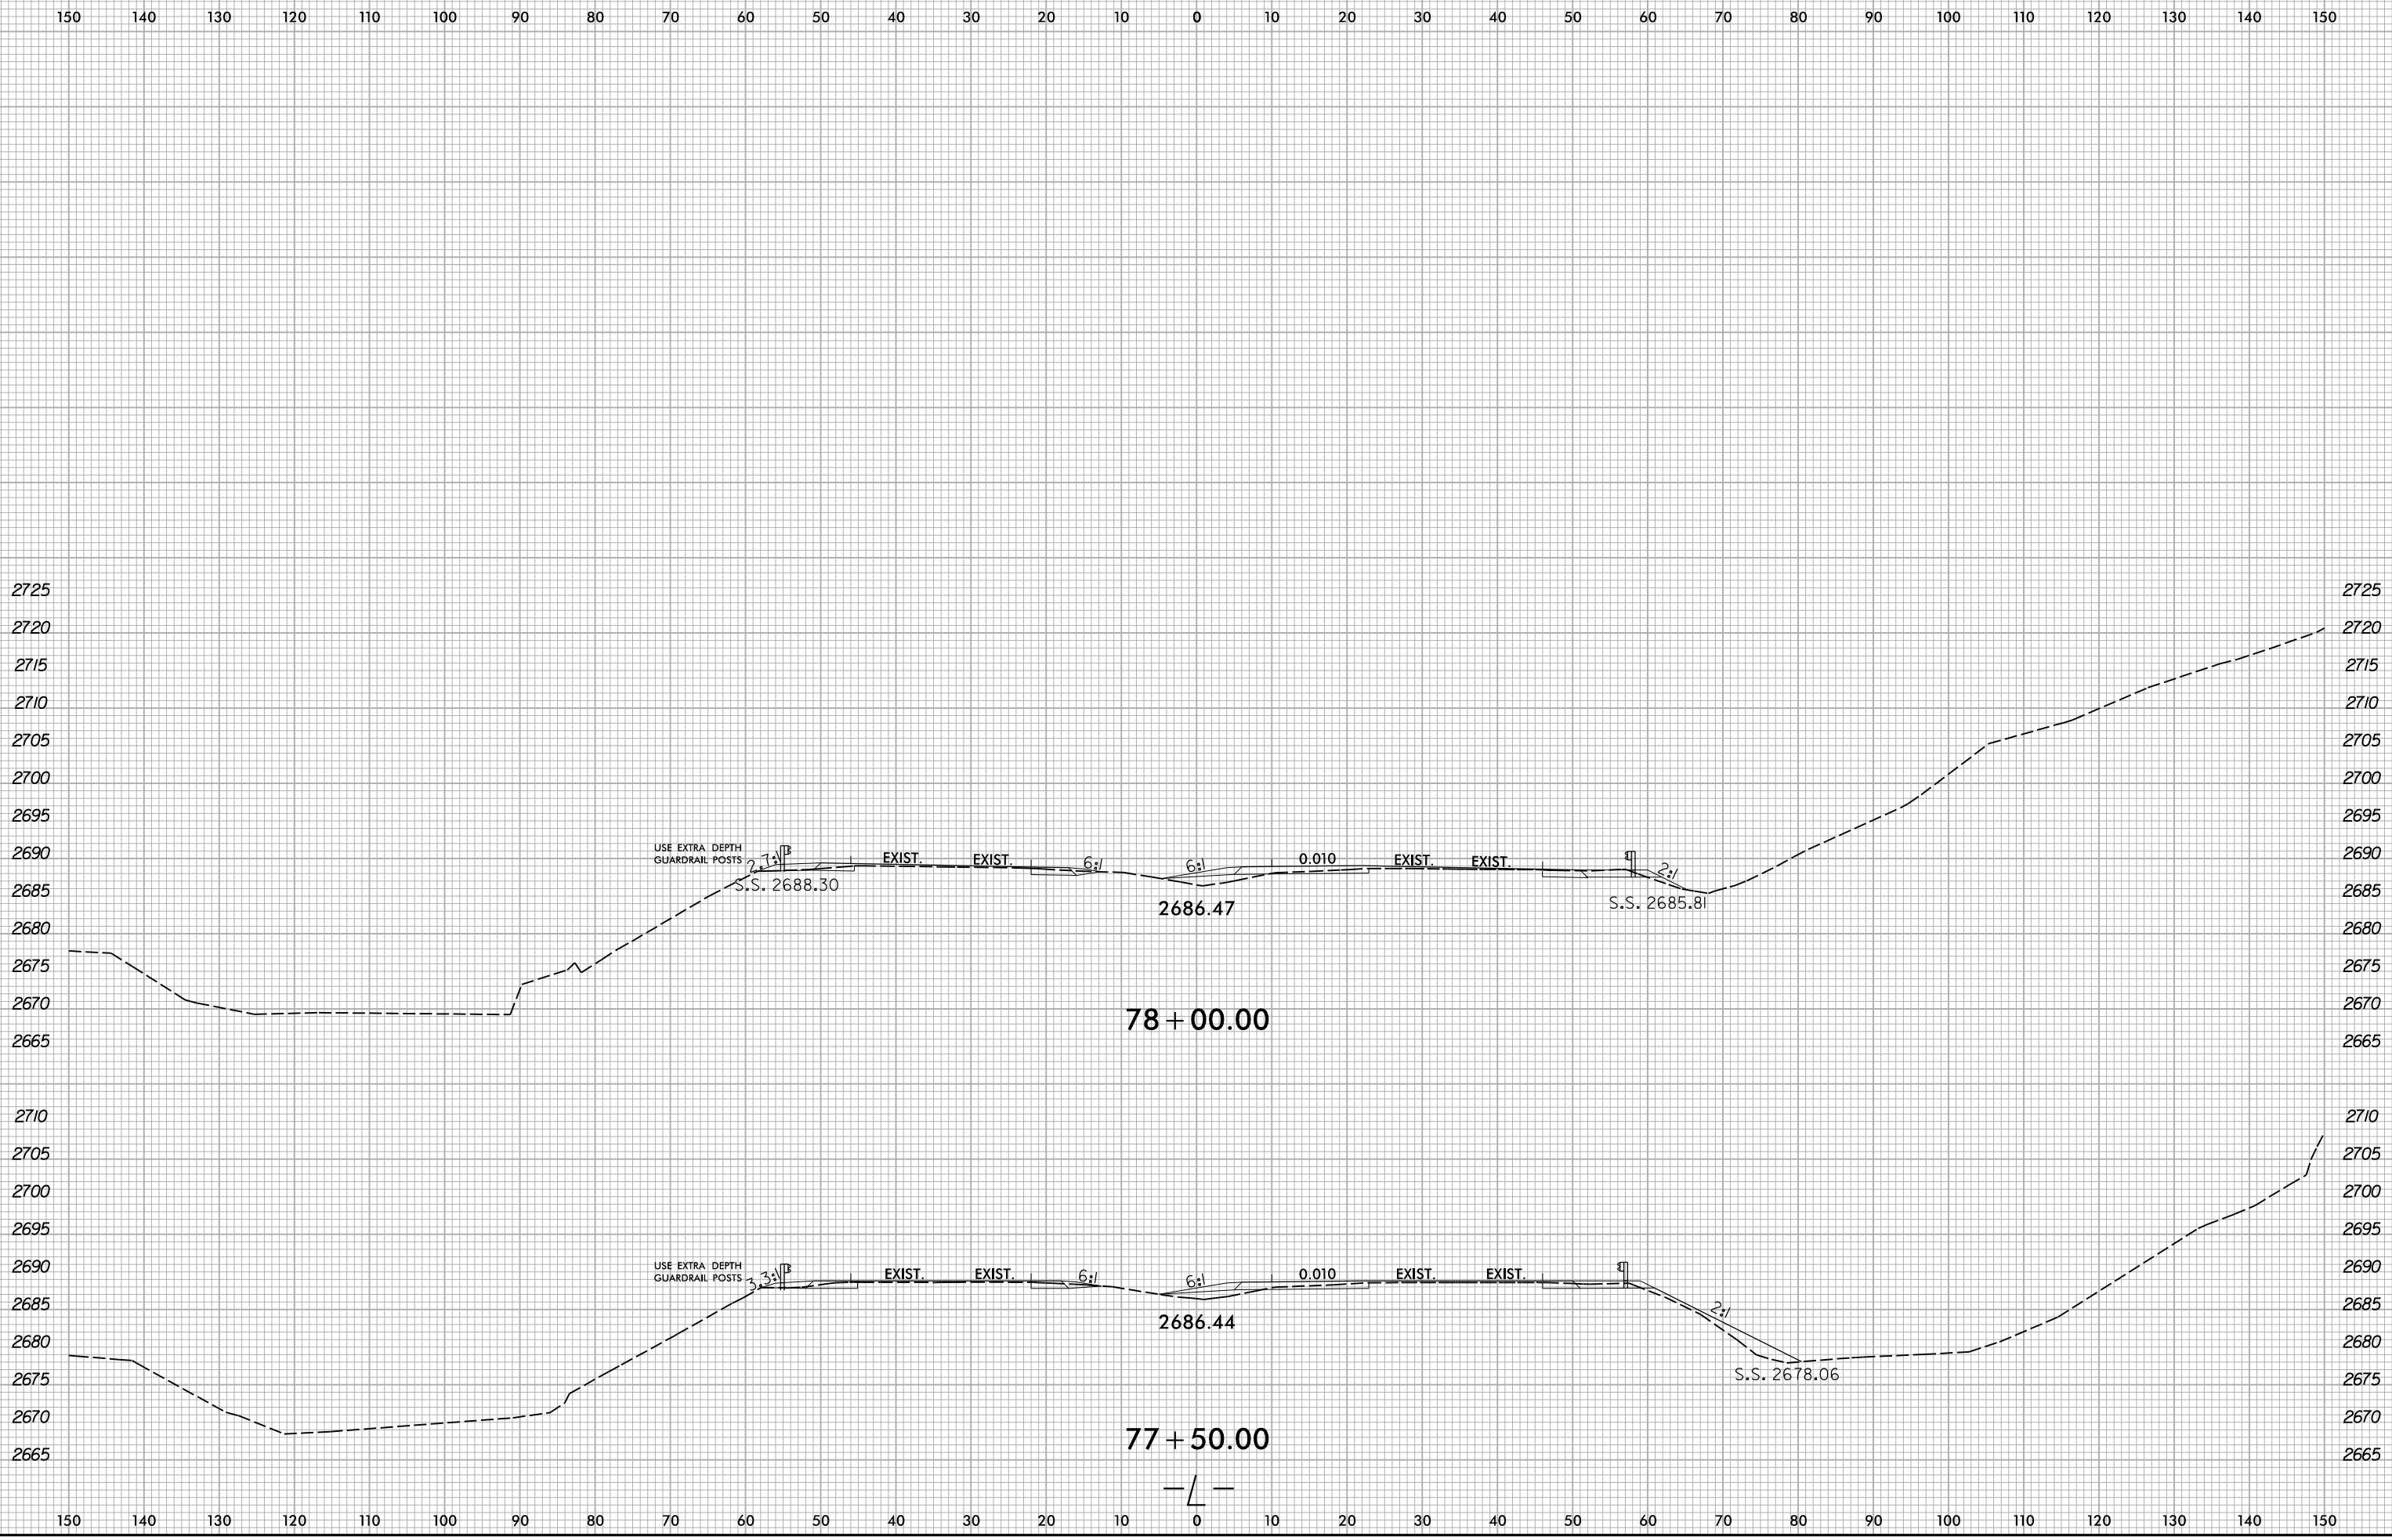

6/23/16

8/20/2024  
X:\NC001\1R-5921\Roadway\XSC\1R-5921\_Rdy\_.xp1.dgn  
User:smelvr