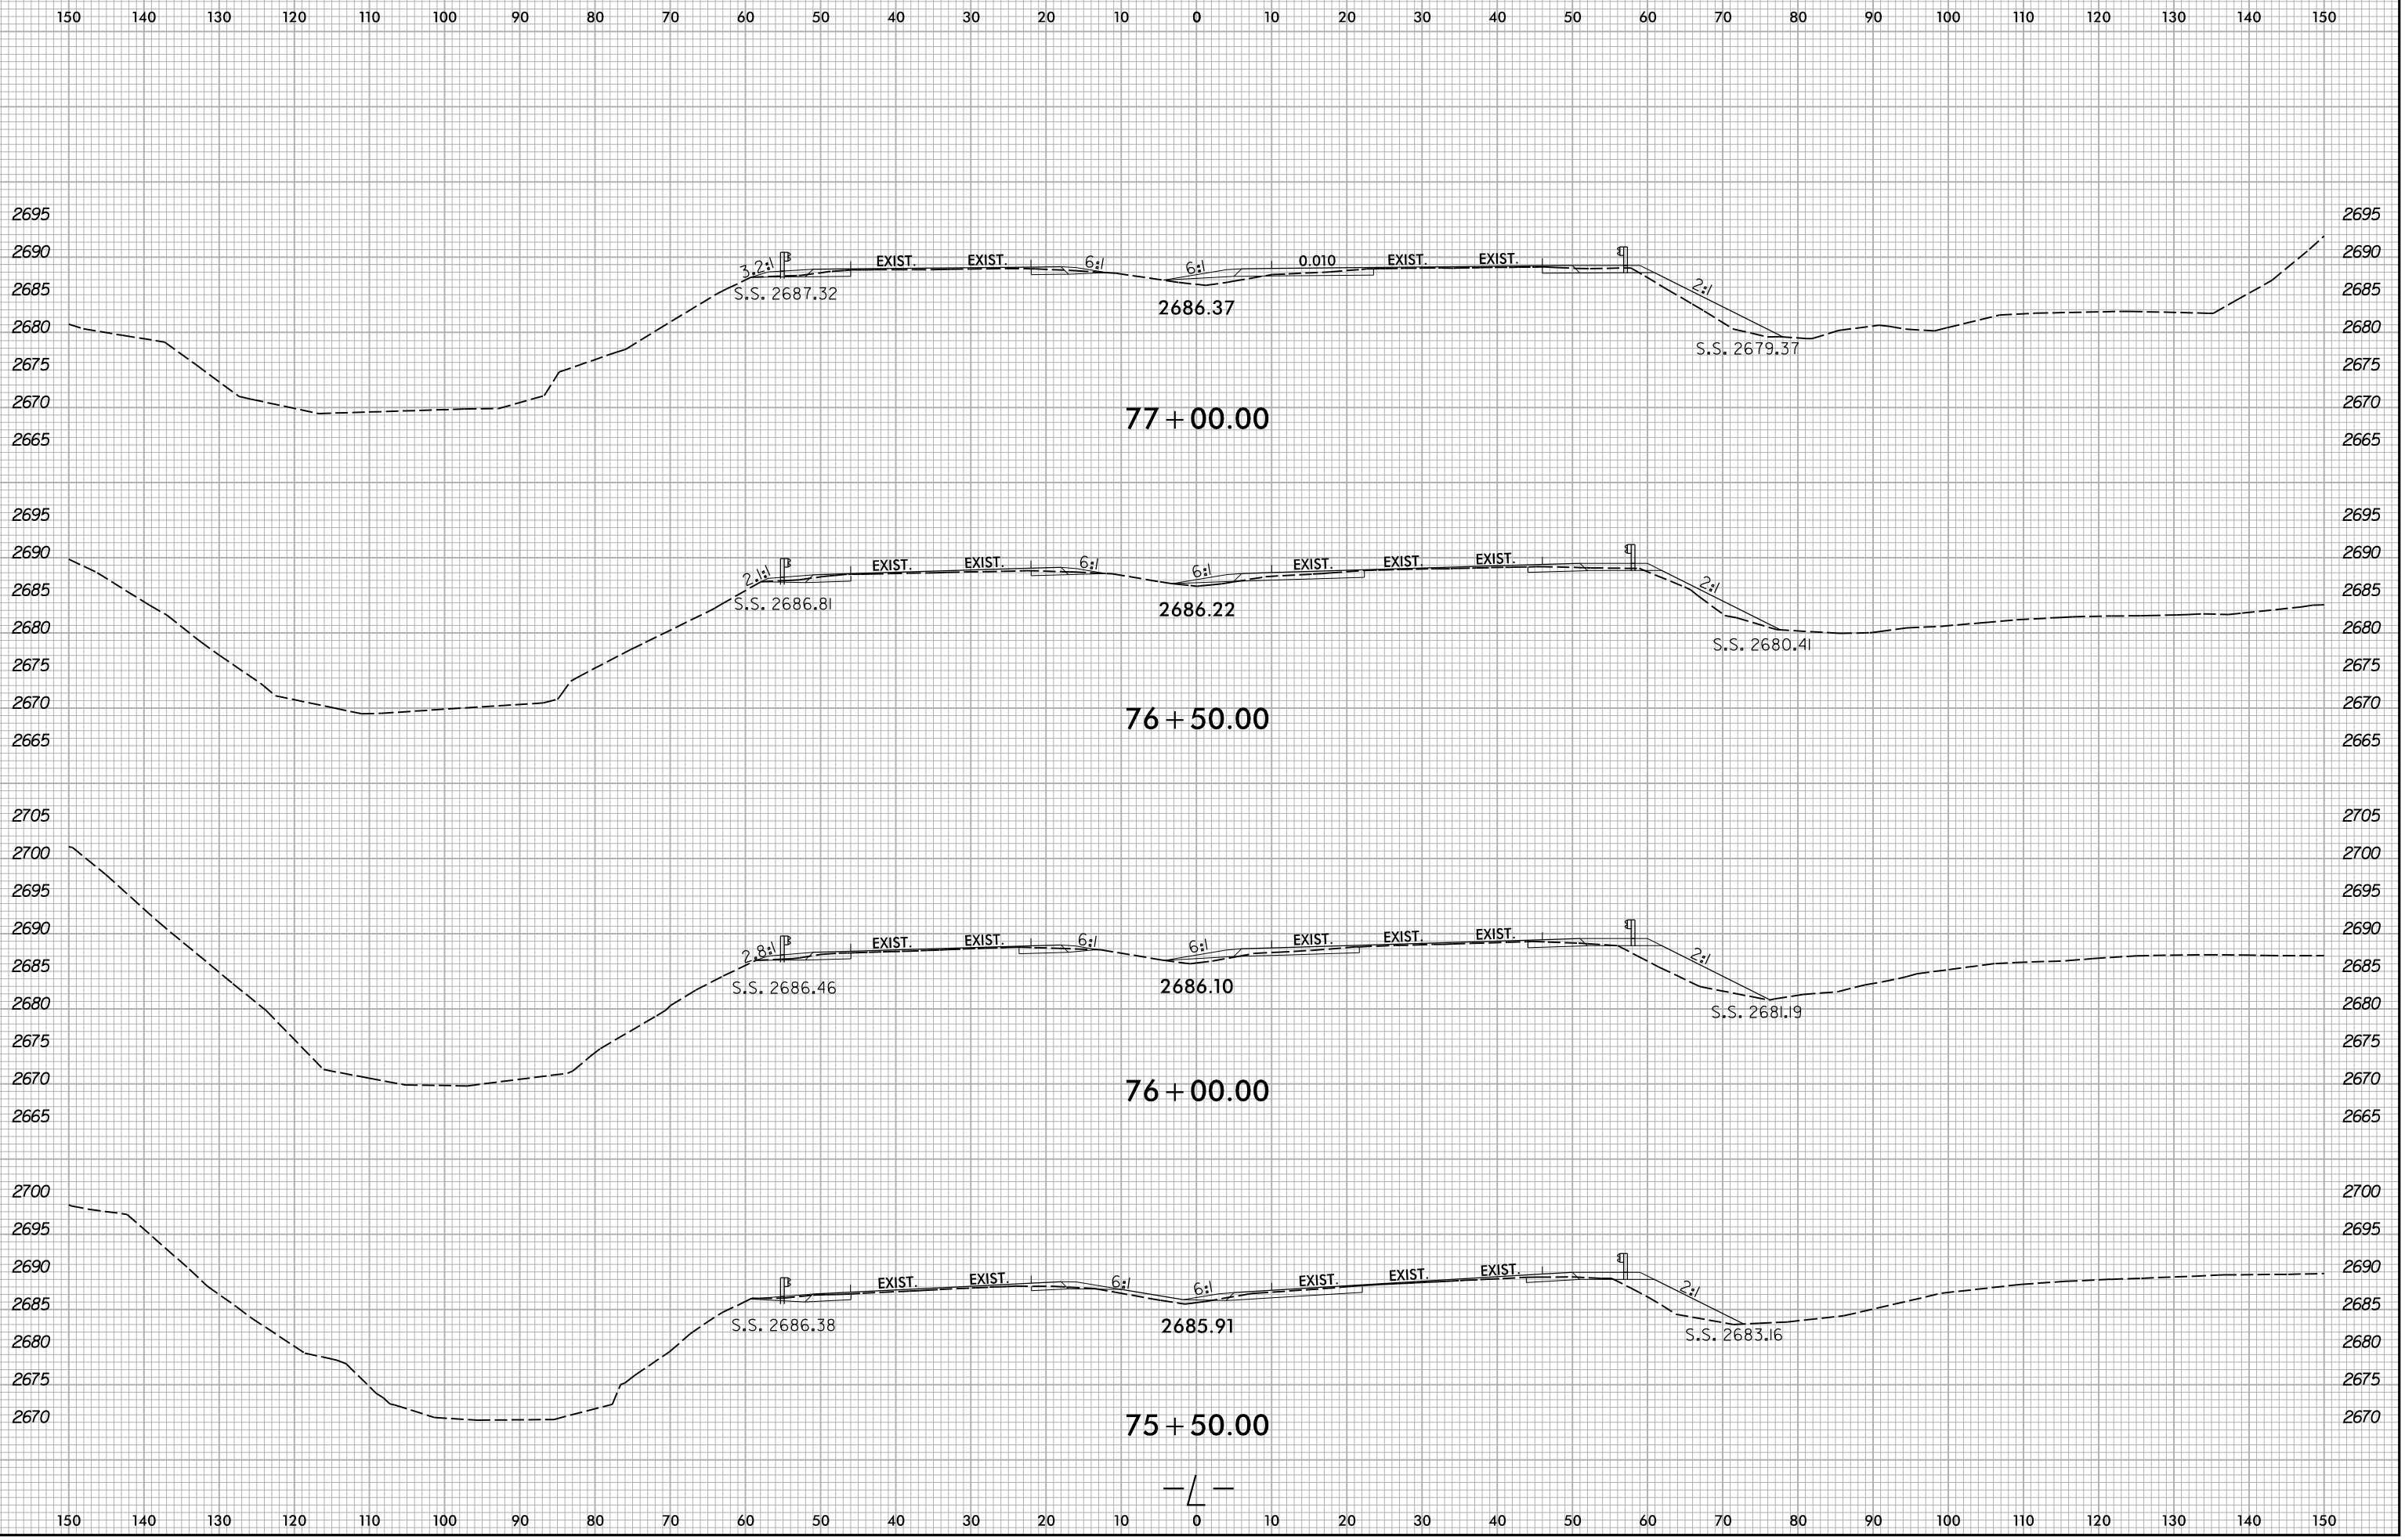

6/23/16

8/20/2024  
X:\NC001\1R-5921\Roadway\XSC\1R-5921\_L\_Rdy\_.xp1.dgn  
User:smelvr