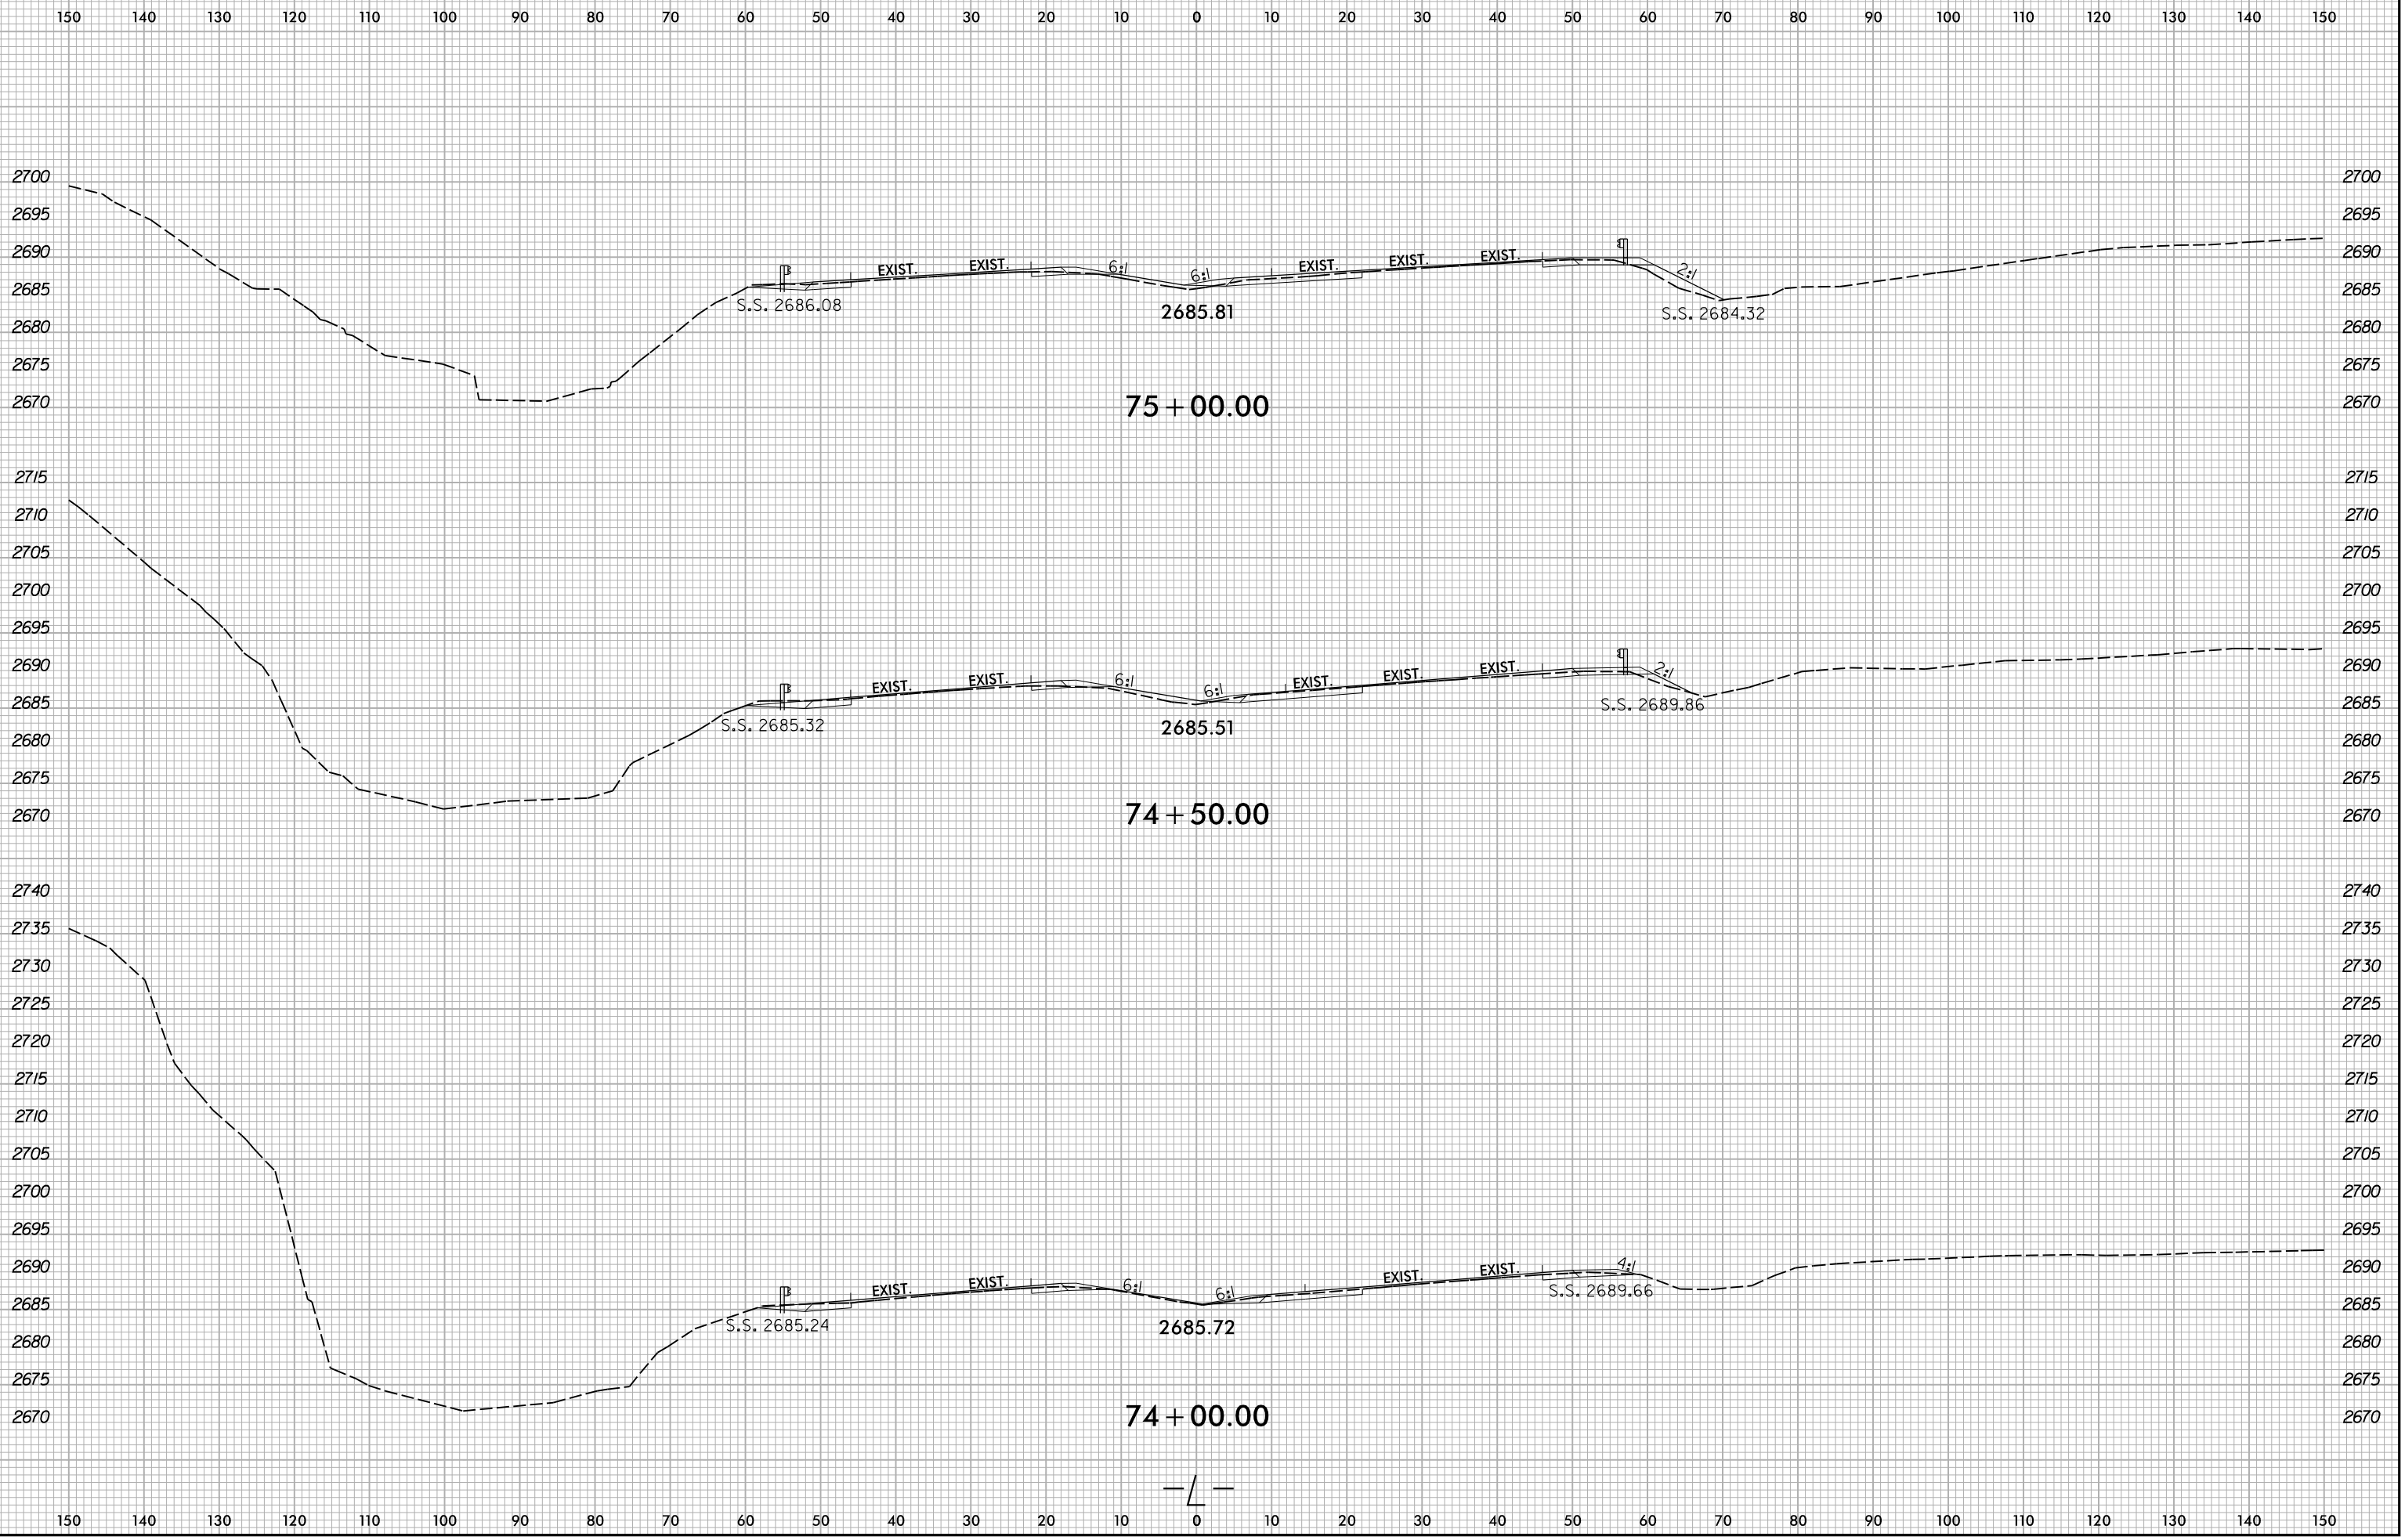

6/23/16

B/20/2024
X:\NC001\1R-5921\Roadway\XSC\1R-5921_L_Rdy_.xp1.dgn
User:smelvr