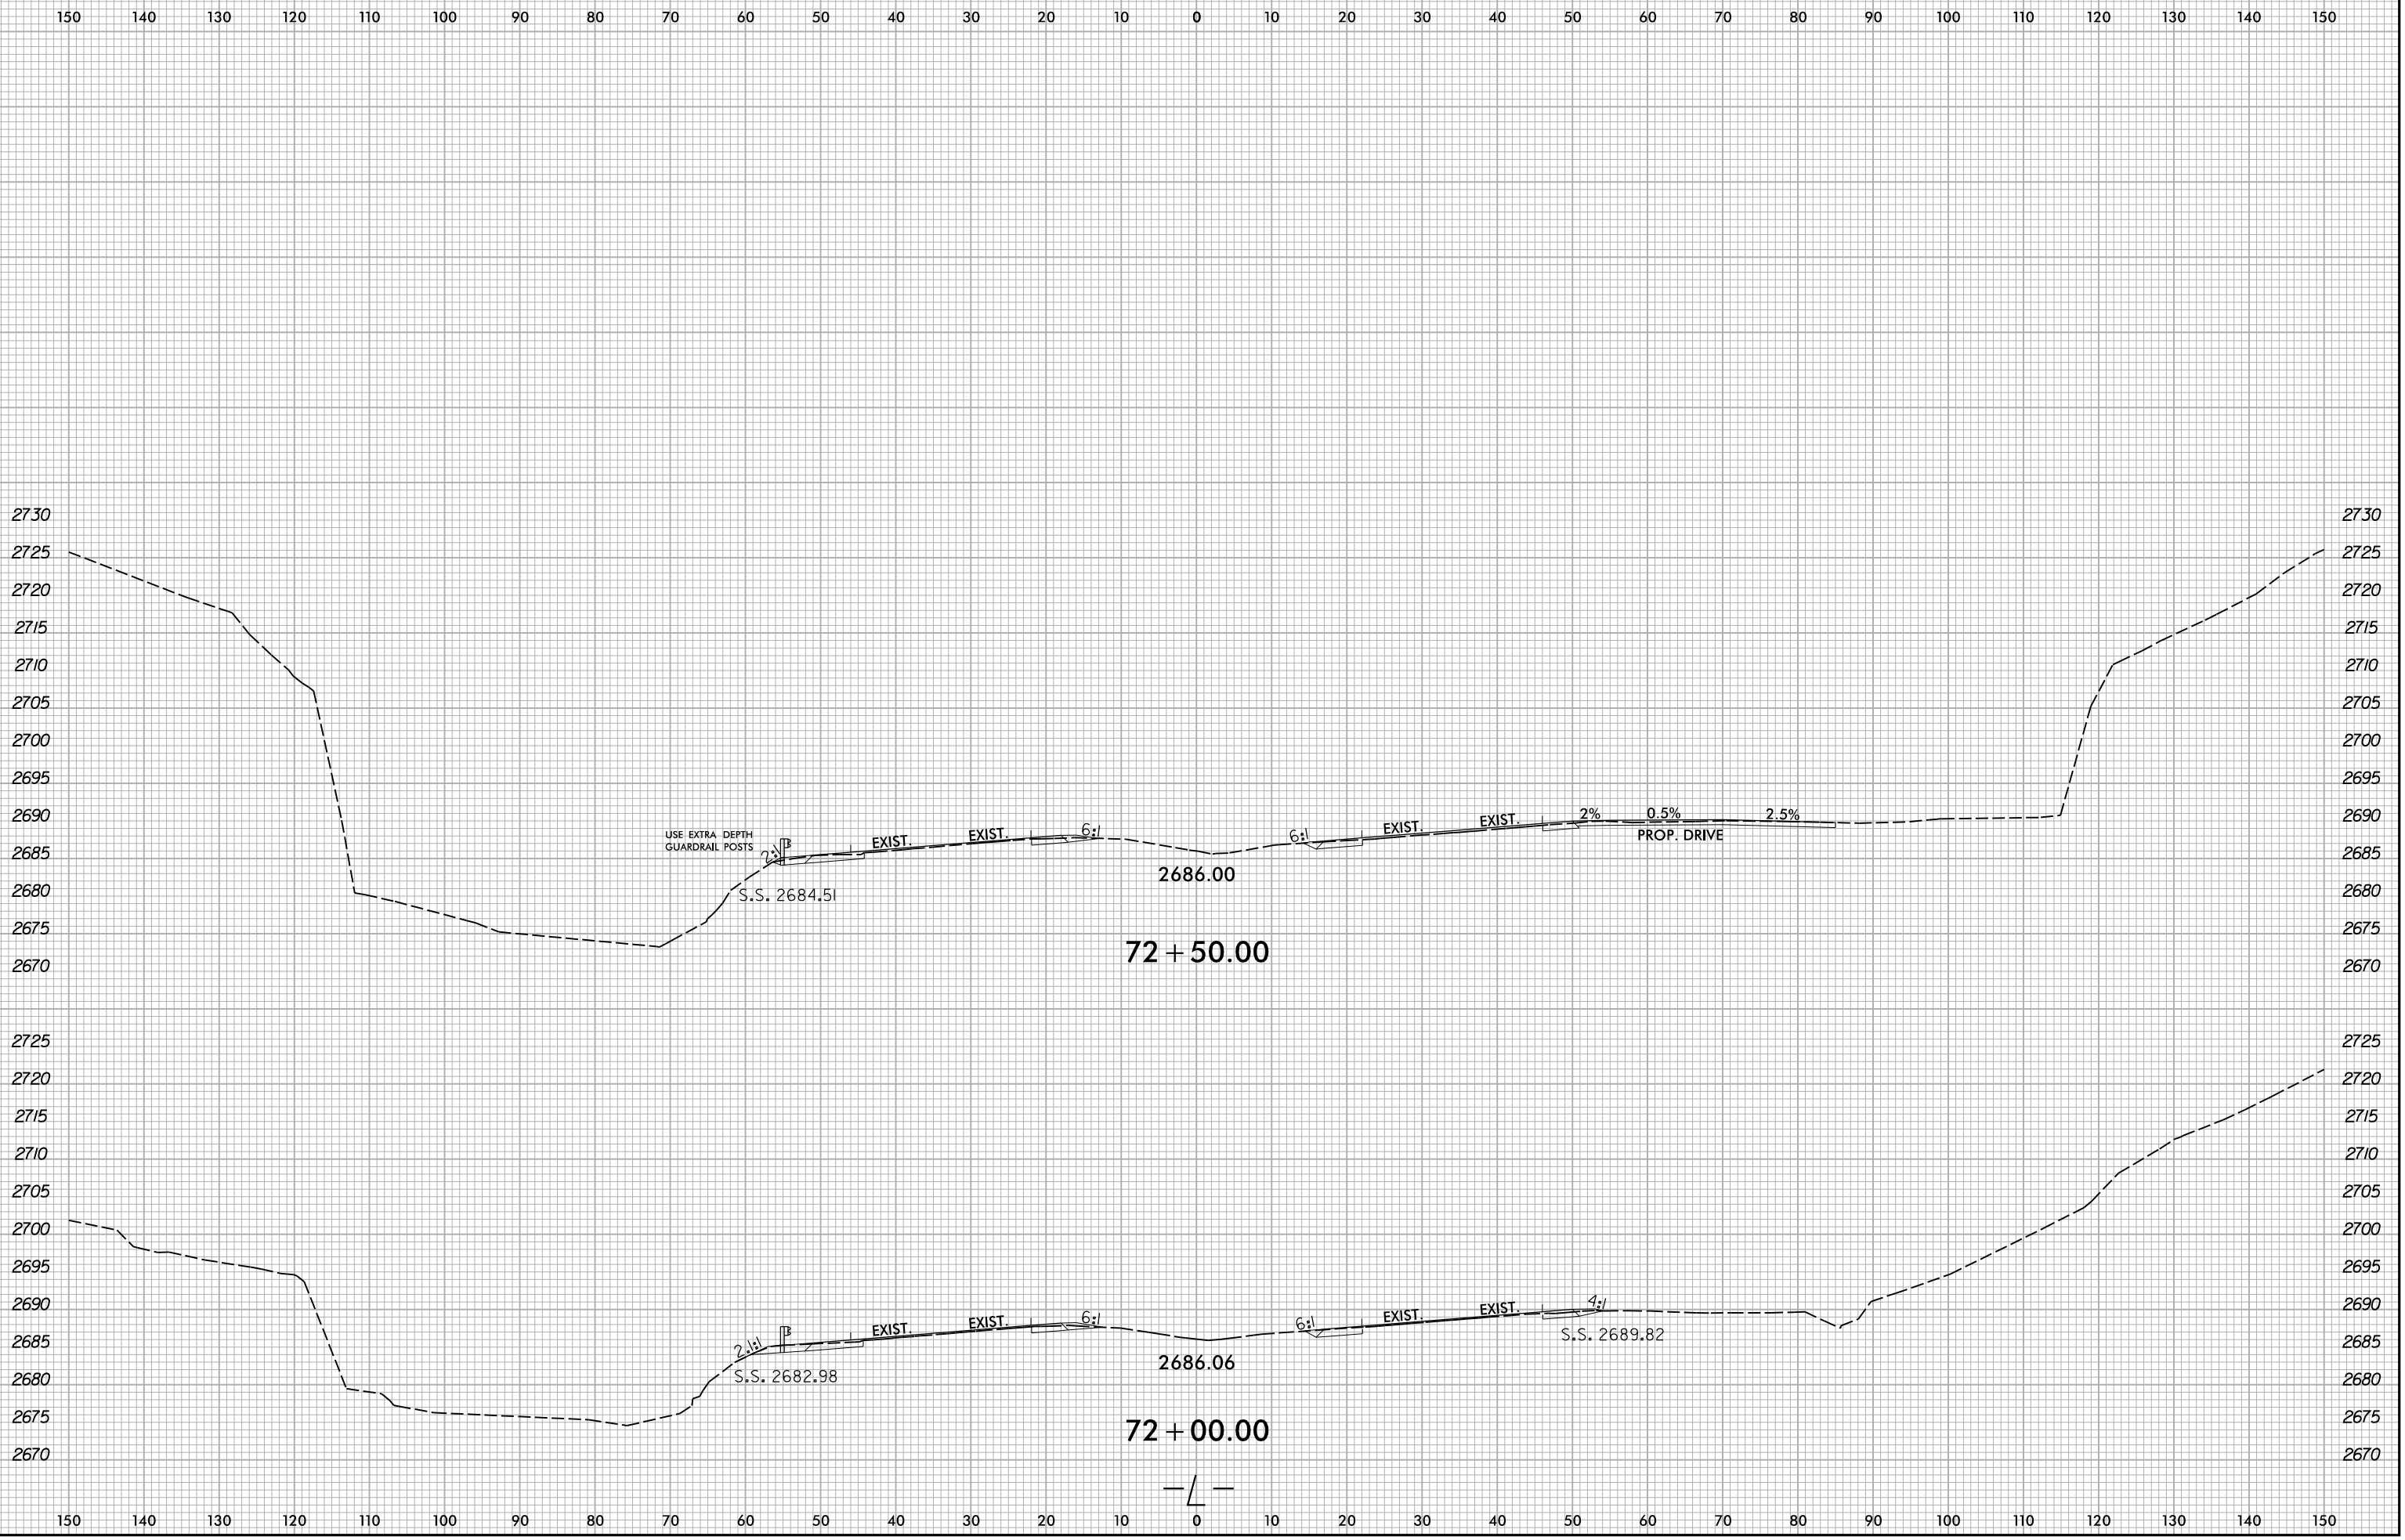

6/23/16

8/20/2024  
X:\NG001\1R-5921\Roadway\XSC\1R-5921\_L\_Rdy\_.xp1.dgn  
User:smelvr