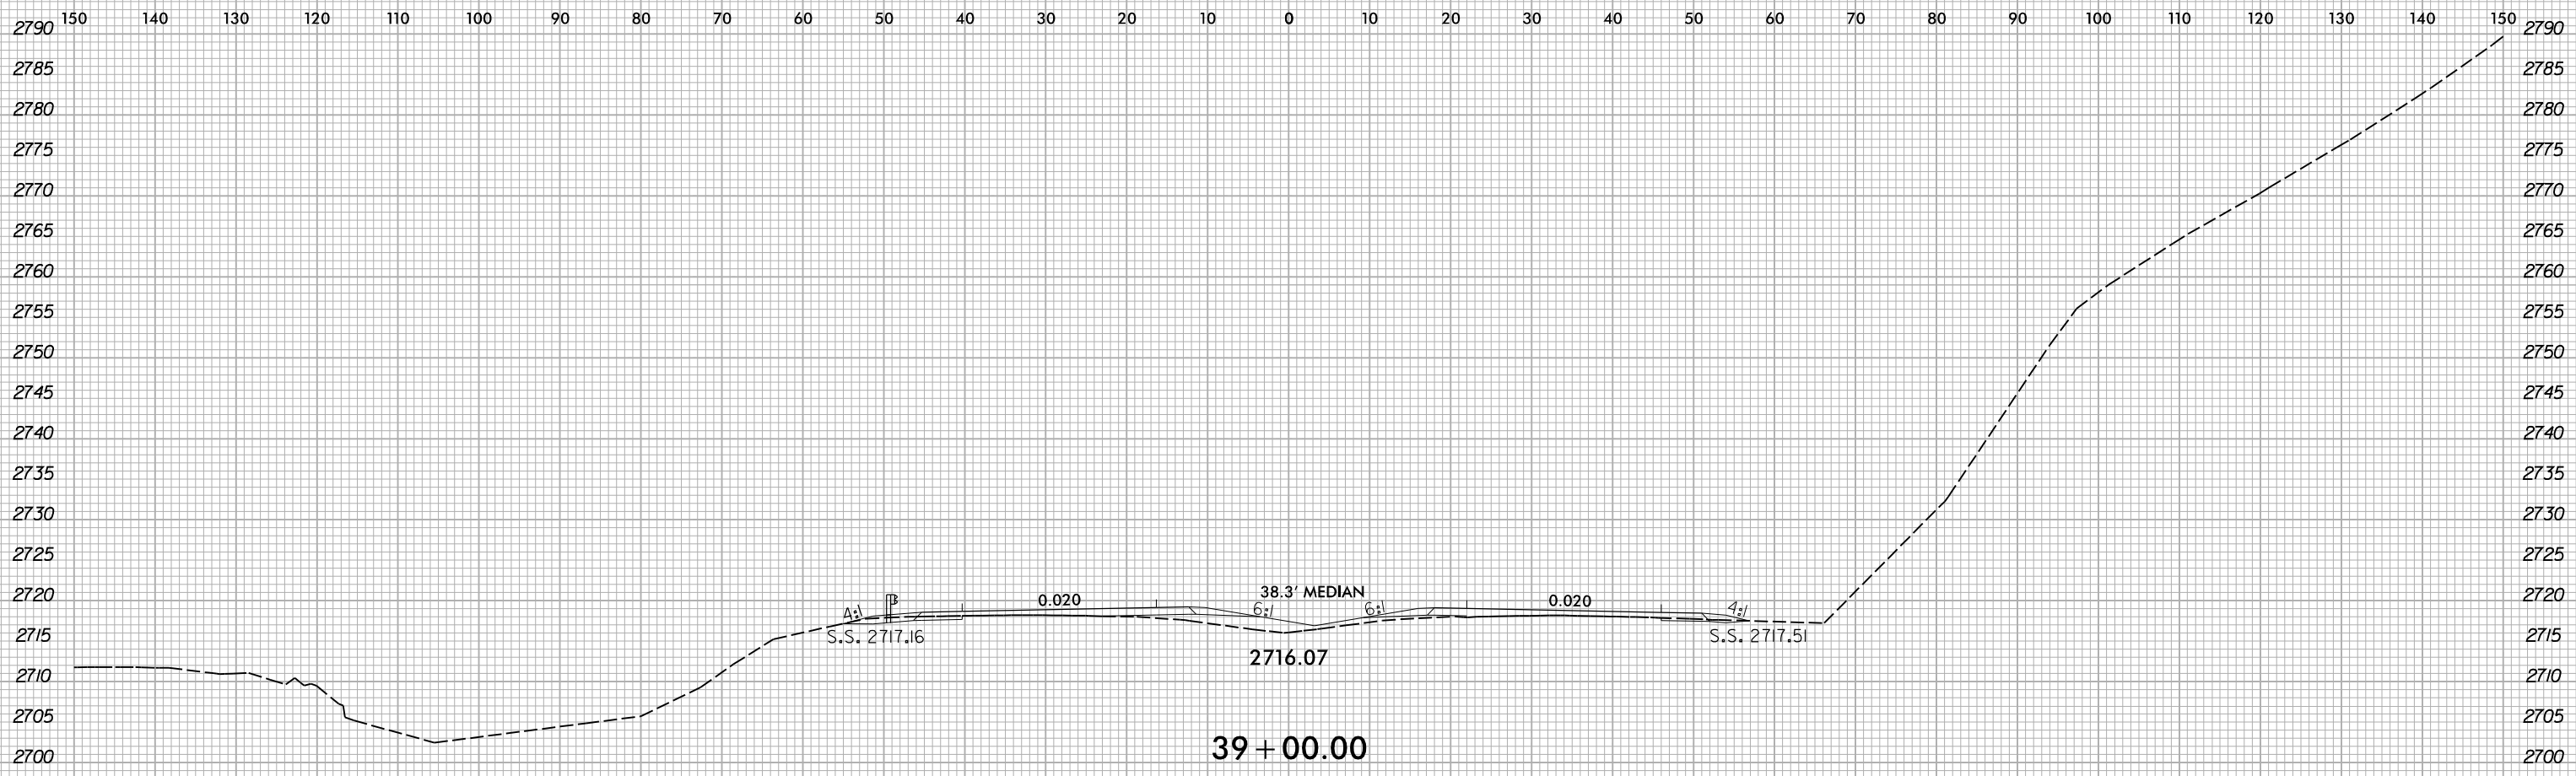

6/23/16

8/20/2024  
X:\NC001\1R-5921\Roadway\XSC\1R-5921\_Rdy\_.xp1.dgn  
User:zsmelvr