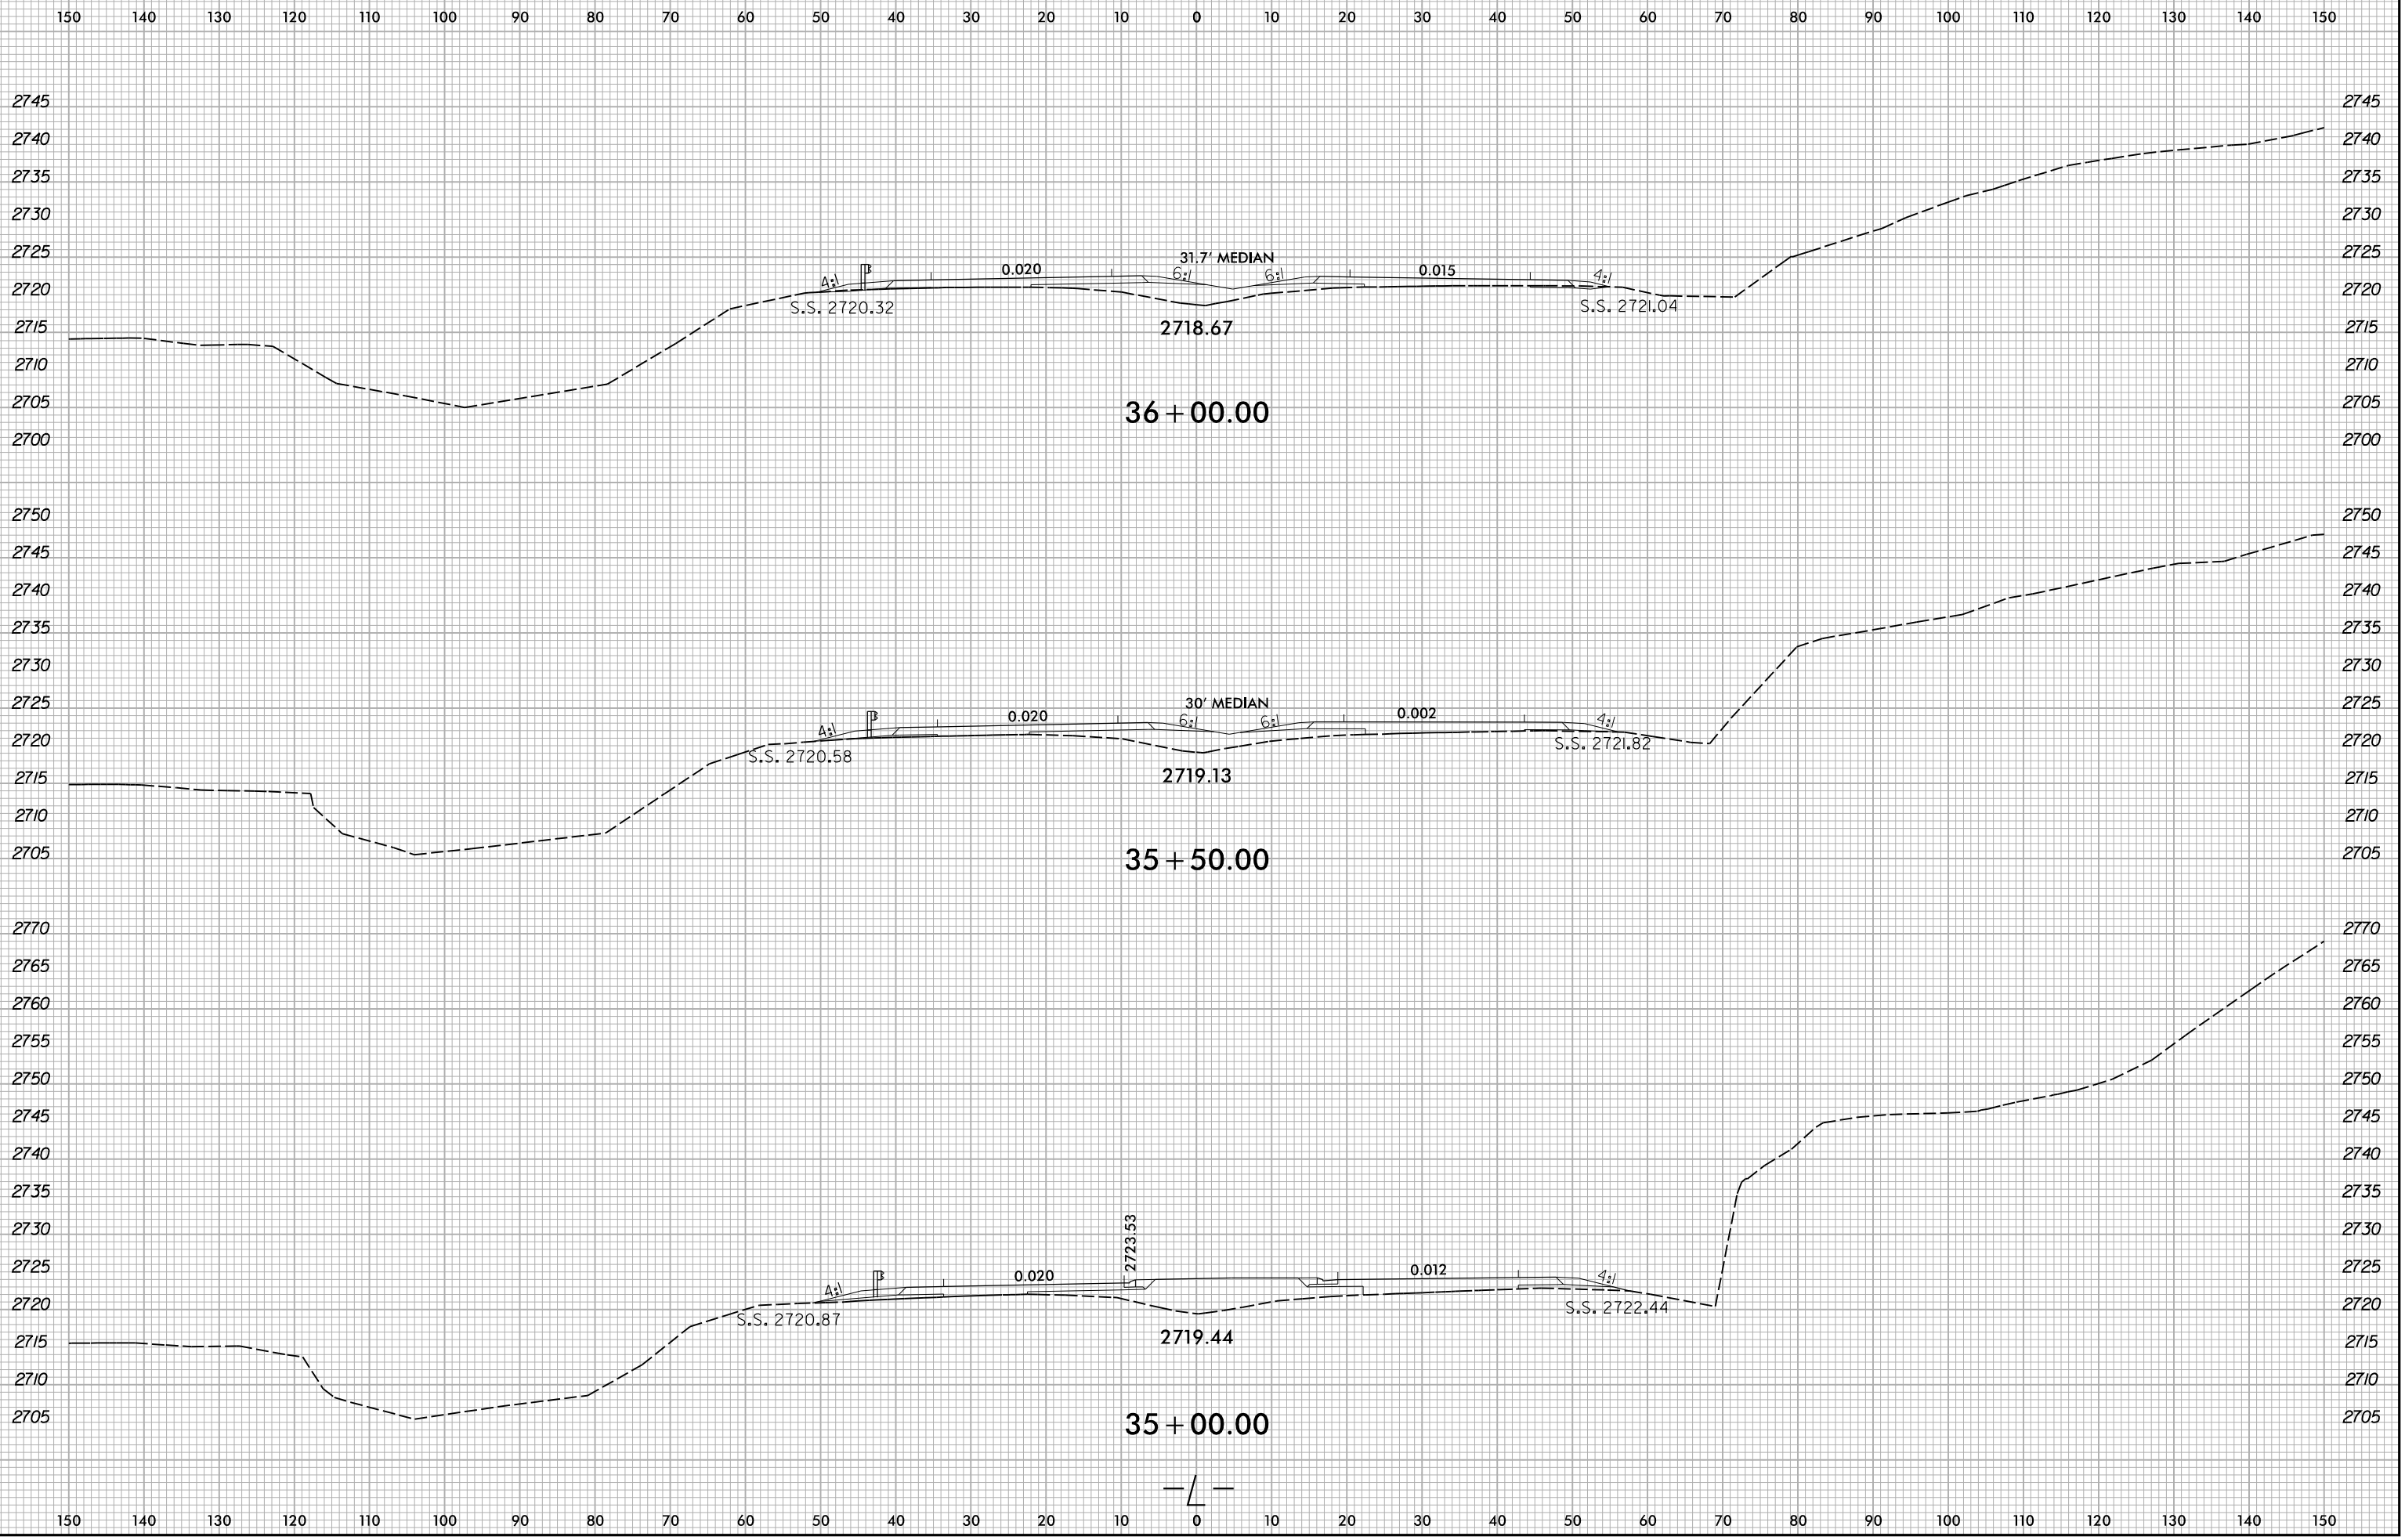

6/23/16

8/20/2024  
X:\NC001\1R-5921\Roadway\XSC\1R-5921\_Rdy\_.xp1.dgn  
User:smelvr