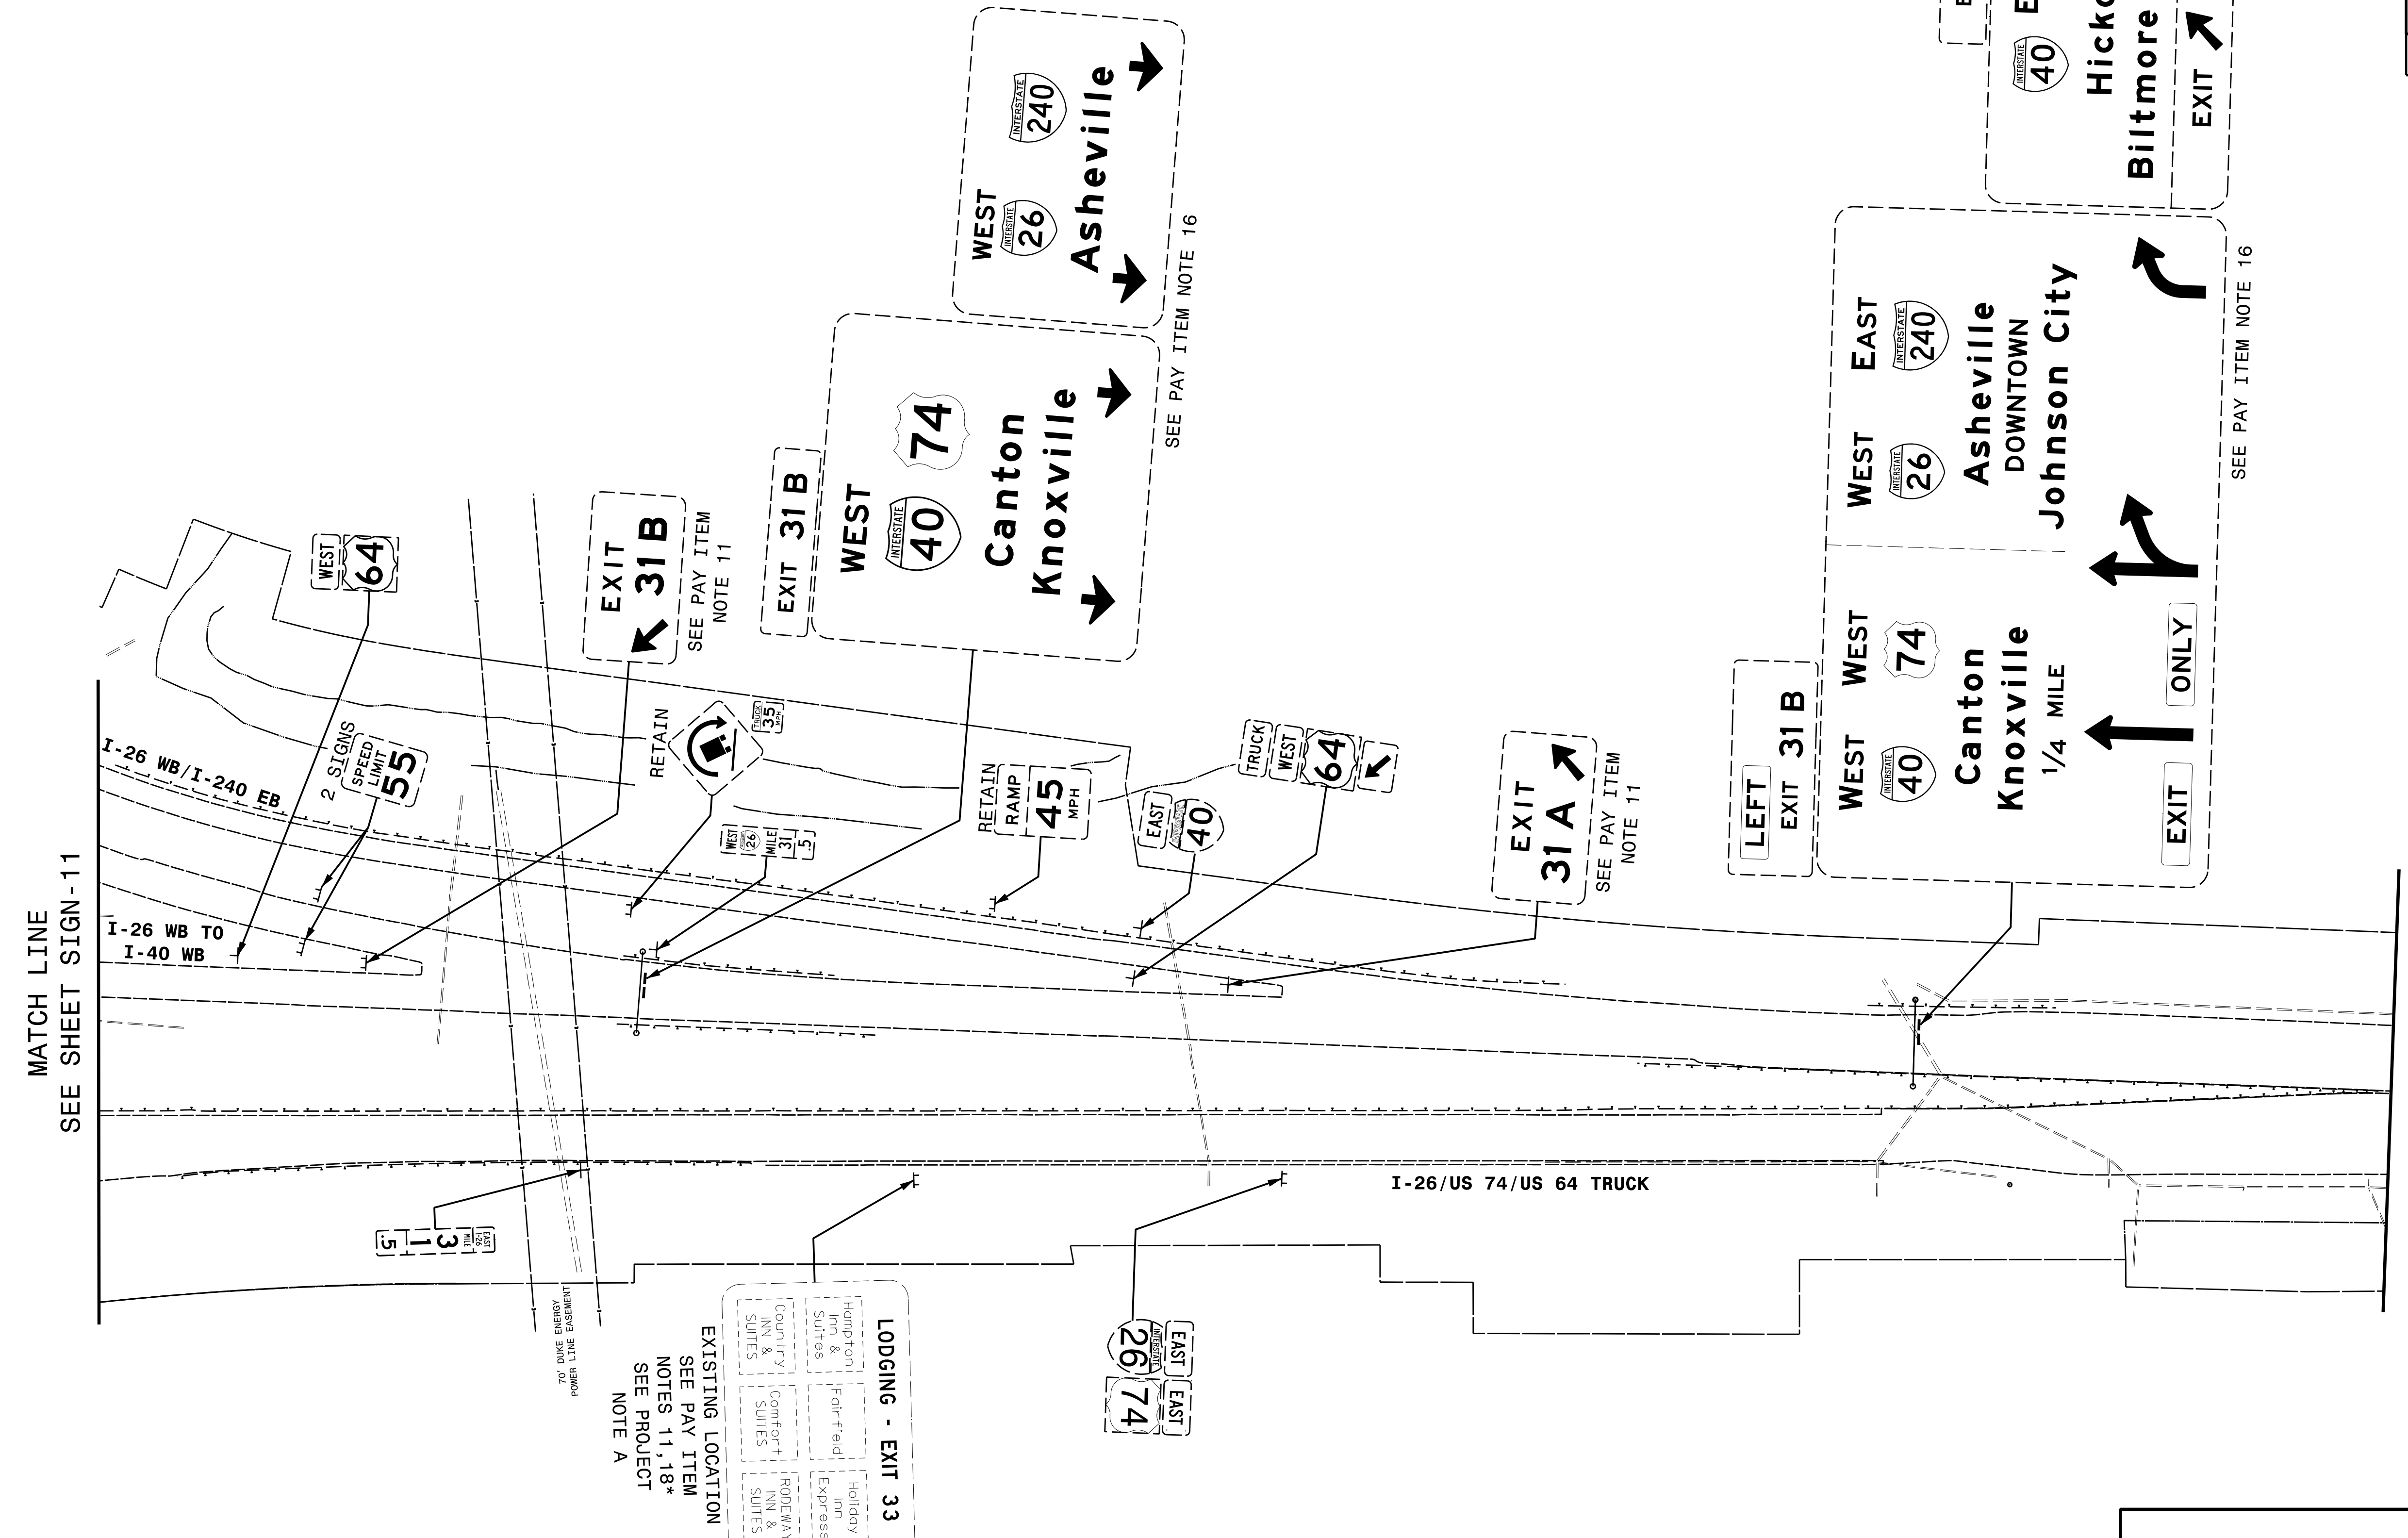

ALL SIGNS THIS SHEET SEE PAY ITEM
NOTE 12 UNLESS OTHERWISE STATED.

MATCH LINE
SEE SHEET SIGN-11

MATCH LINE
SEE SHEET SIGN-13

EXISTING LOCATION
SEE PAY ITEM
NOTES 11, 18*
SEE PROJECT
NOTE A

*SEE PROPOSED SIGN 113
FOR NEW LOCATION OF
BUSINESS PANELS

HNTB NORTH CAROLINA, P.C.
343 E. Six Forks Road, Suite 200
Raleigh, North Carolina 27609
NC License No: C-1554
(919) 546-8997

**EXISTING SIGNING
I-26**