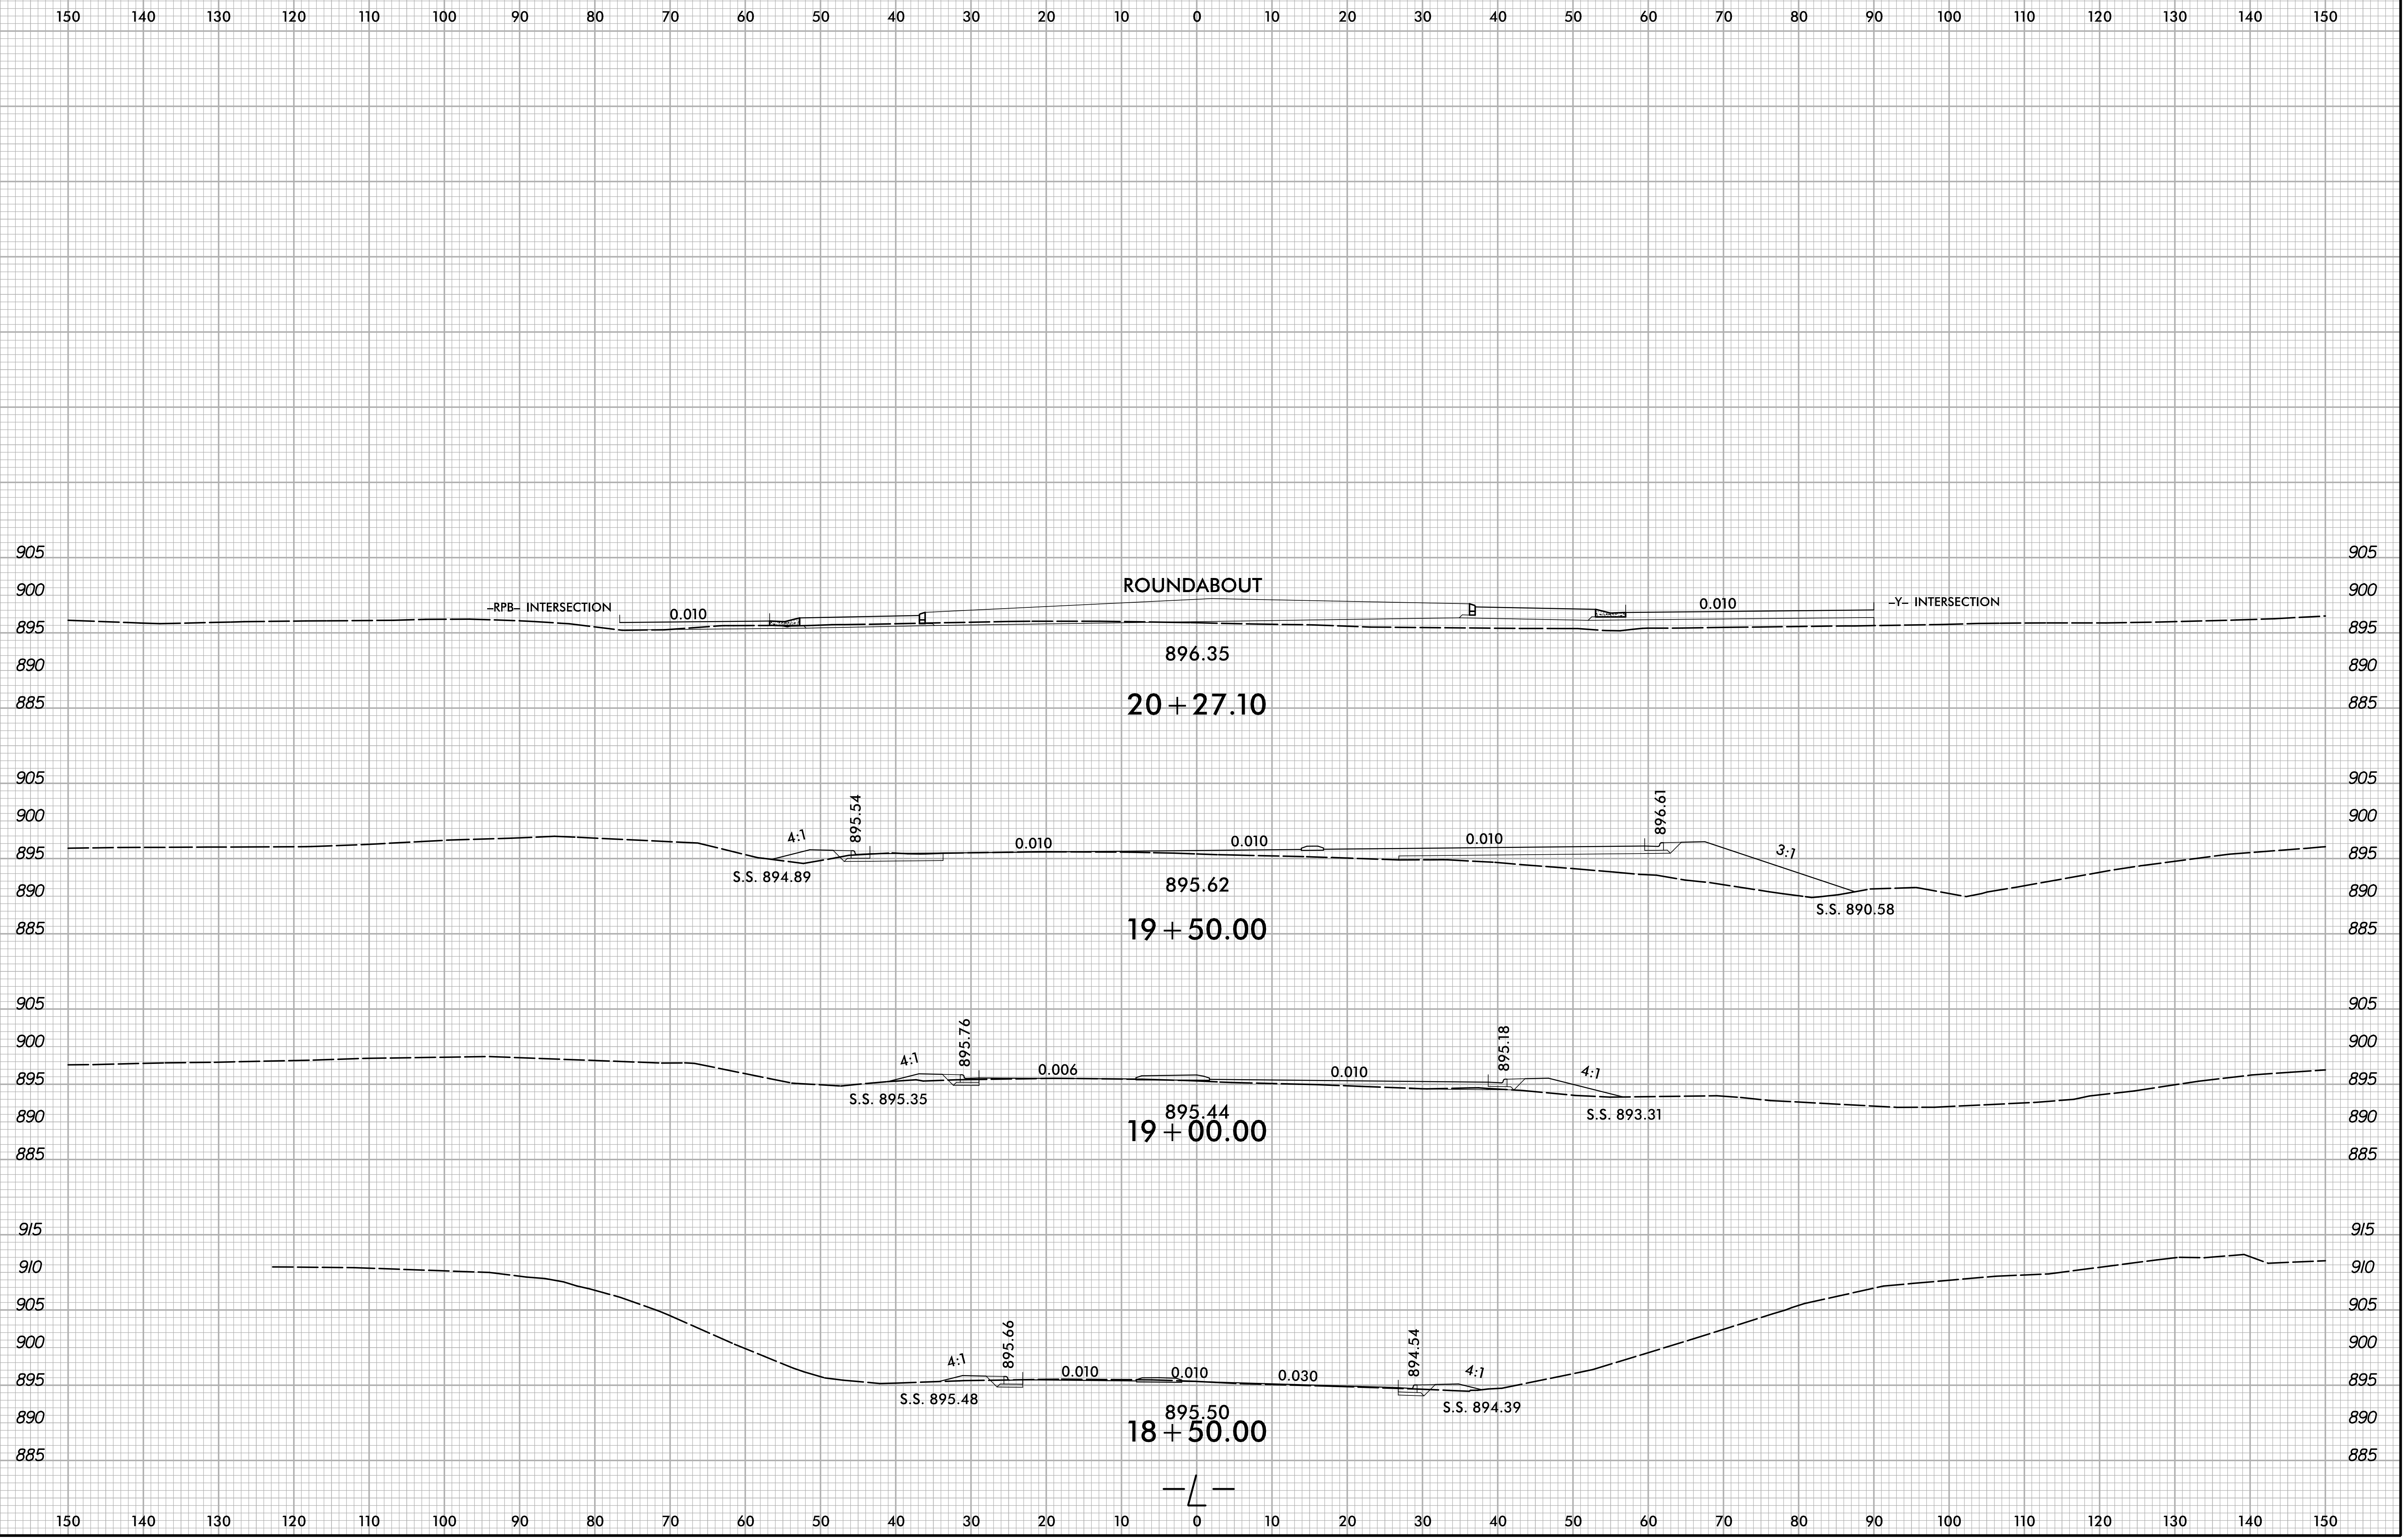

6/23/16

2/21/2024
X:\10001\U-5809\Roadway\XSC\U-5809_Rdy_xpl.dgn
User:smelvr