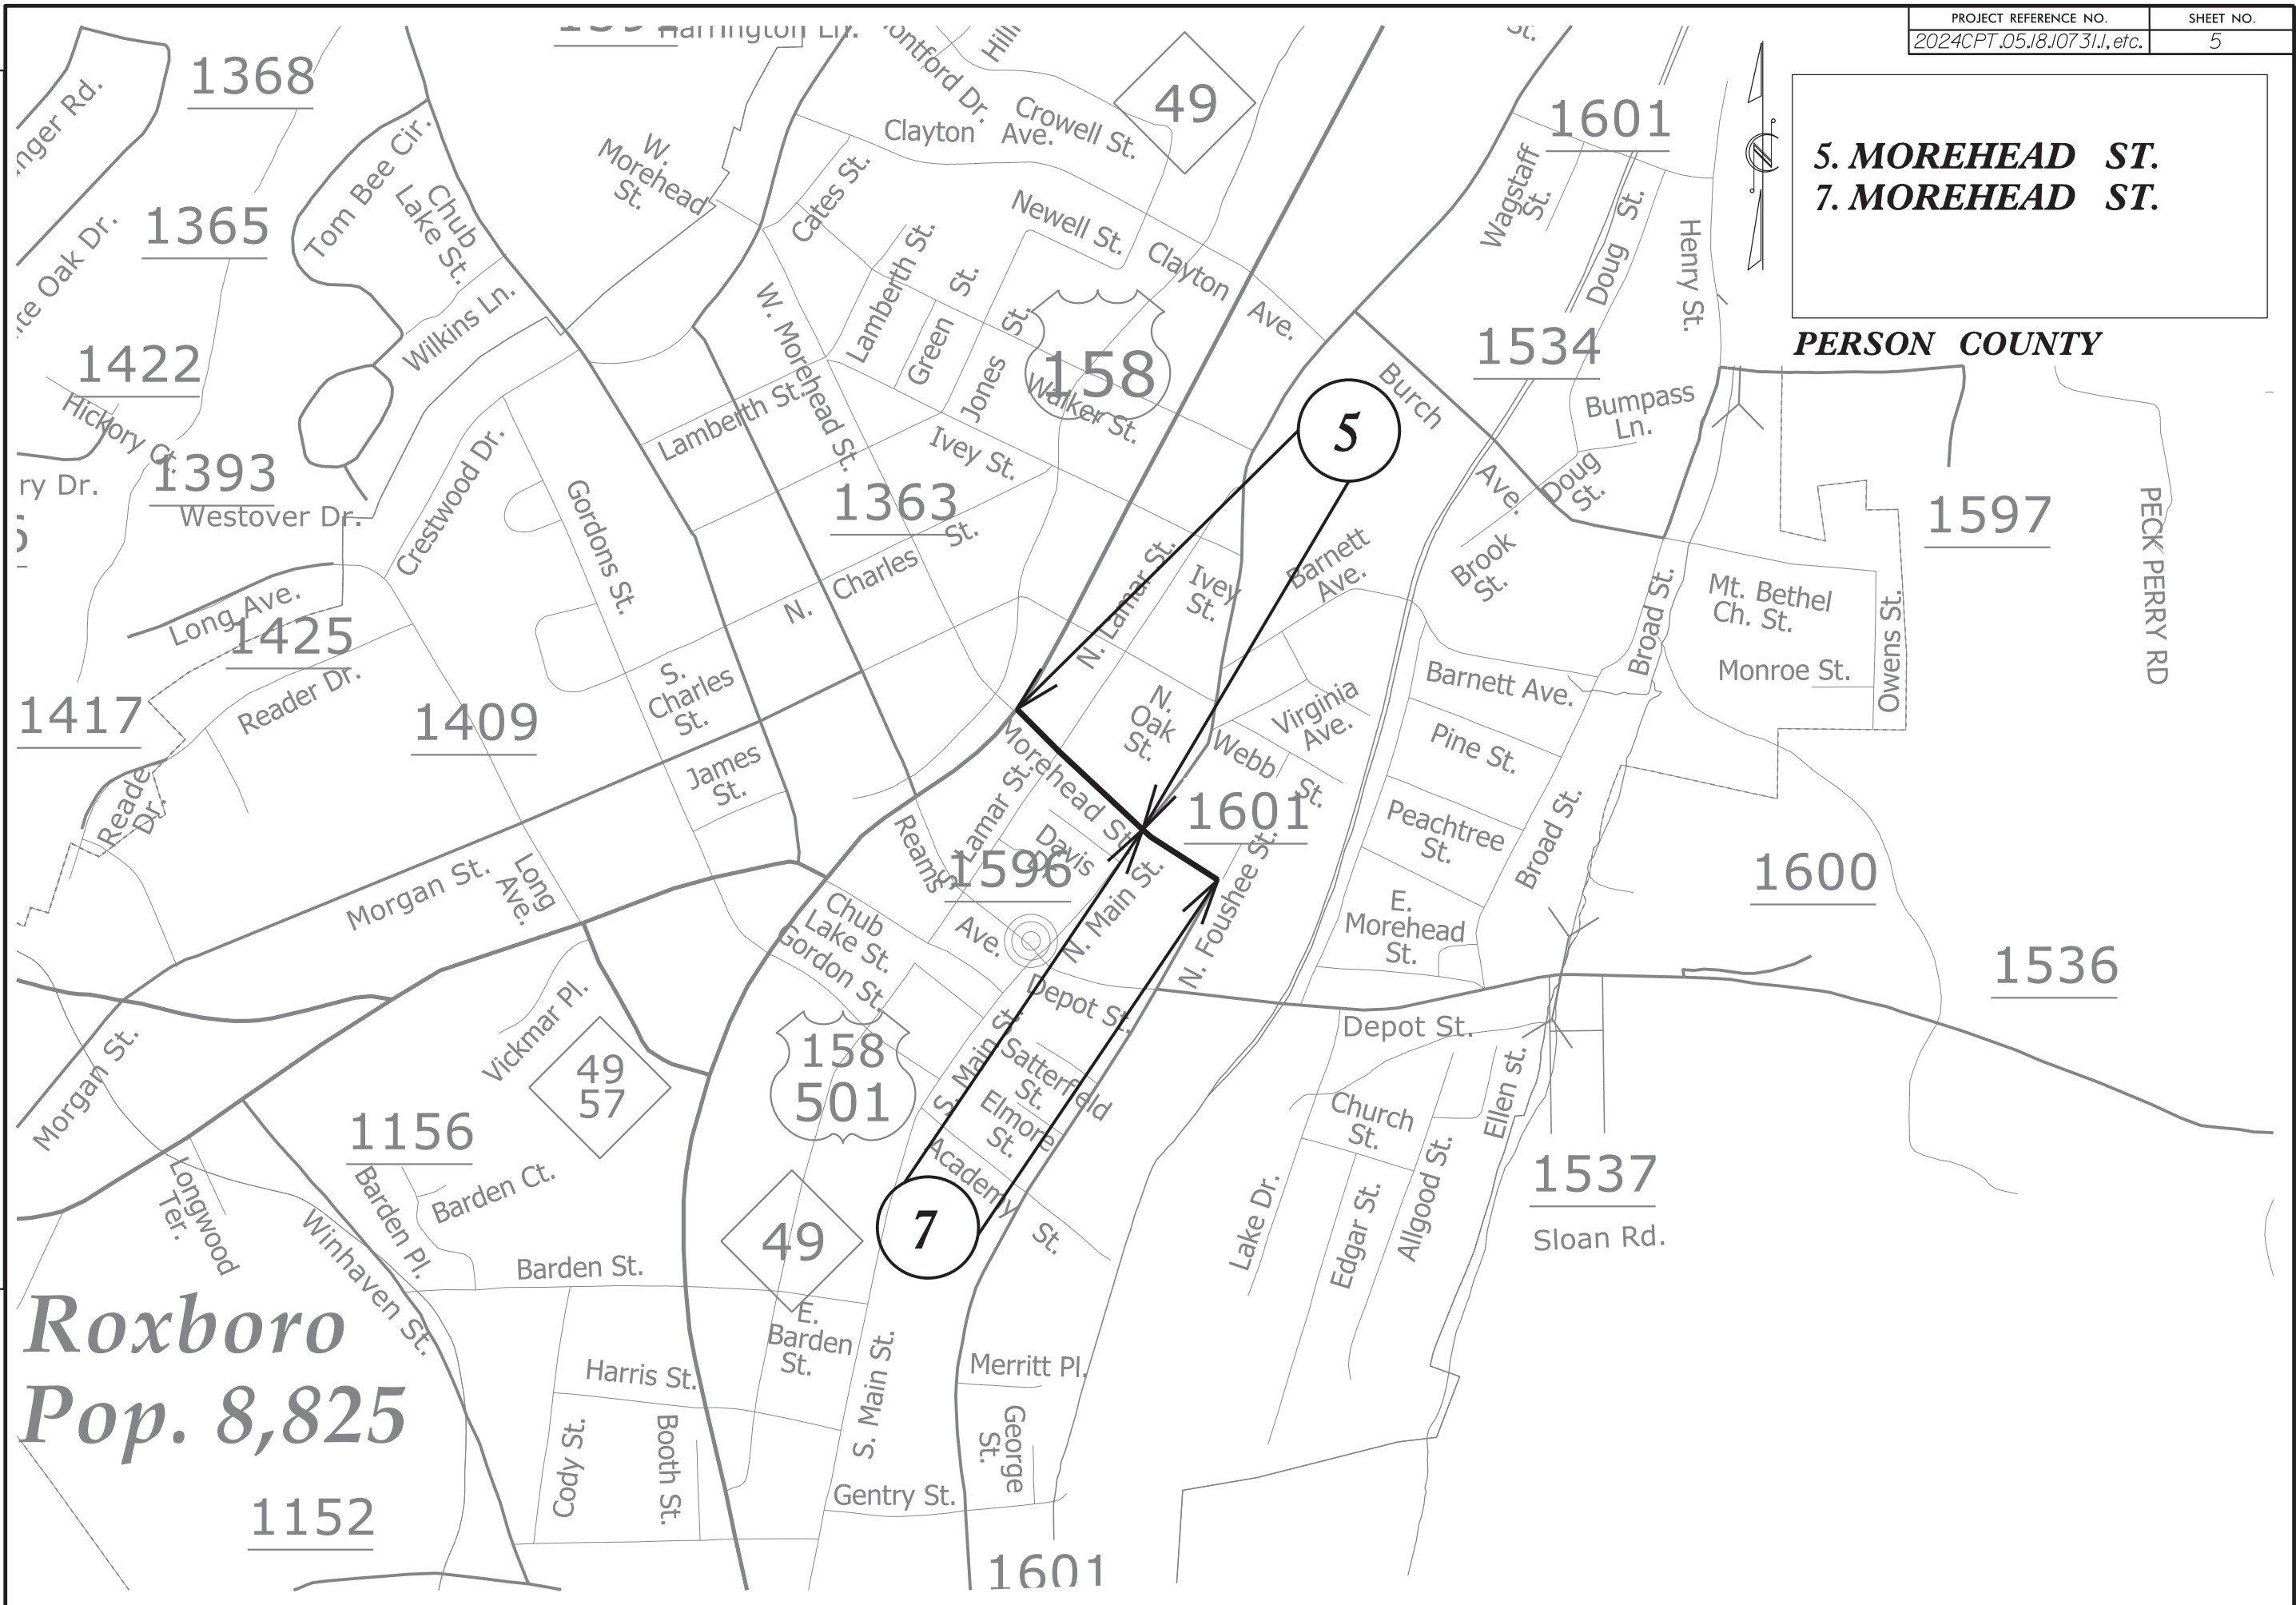

5. MOREHEAD ST.
7. MOREHEAD ST.

PERSON COUNTY

PECK PERRY RD

Roxboro
Pop. 8,825