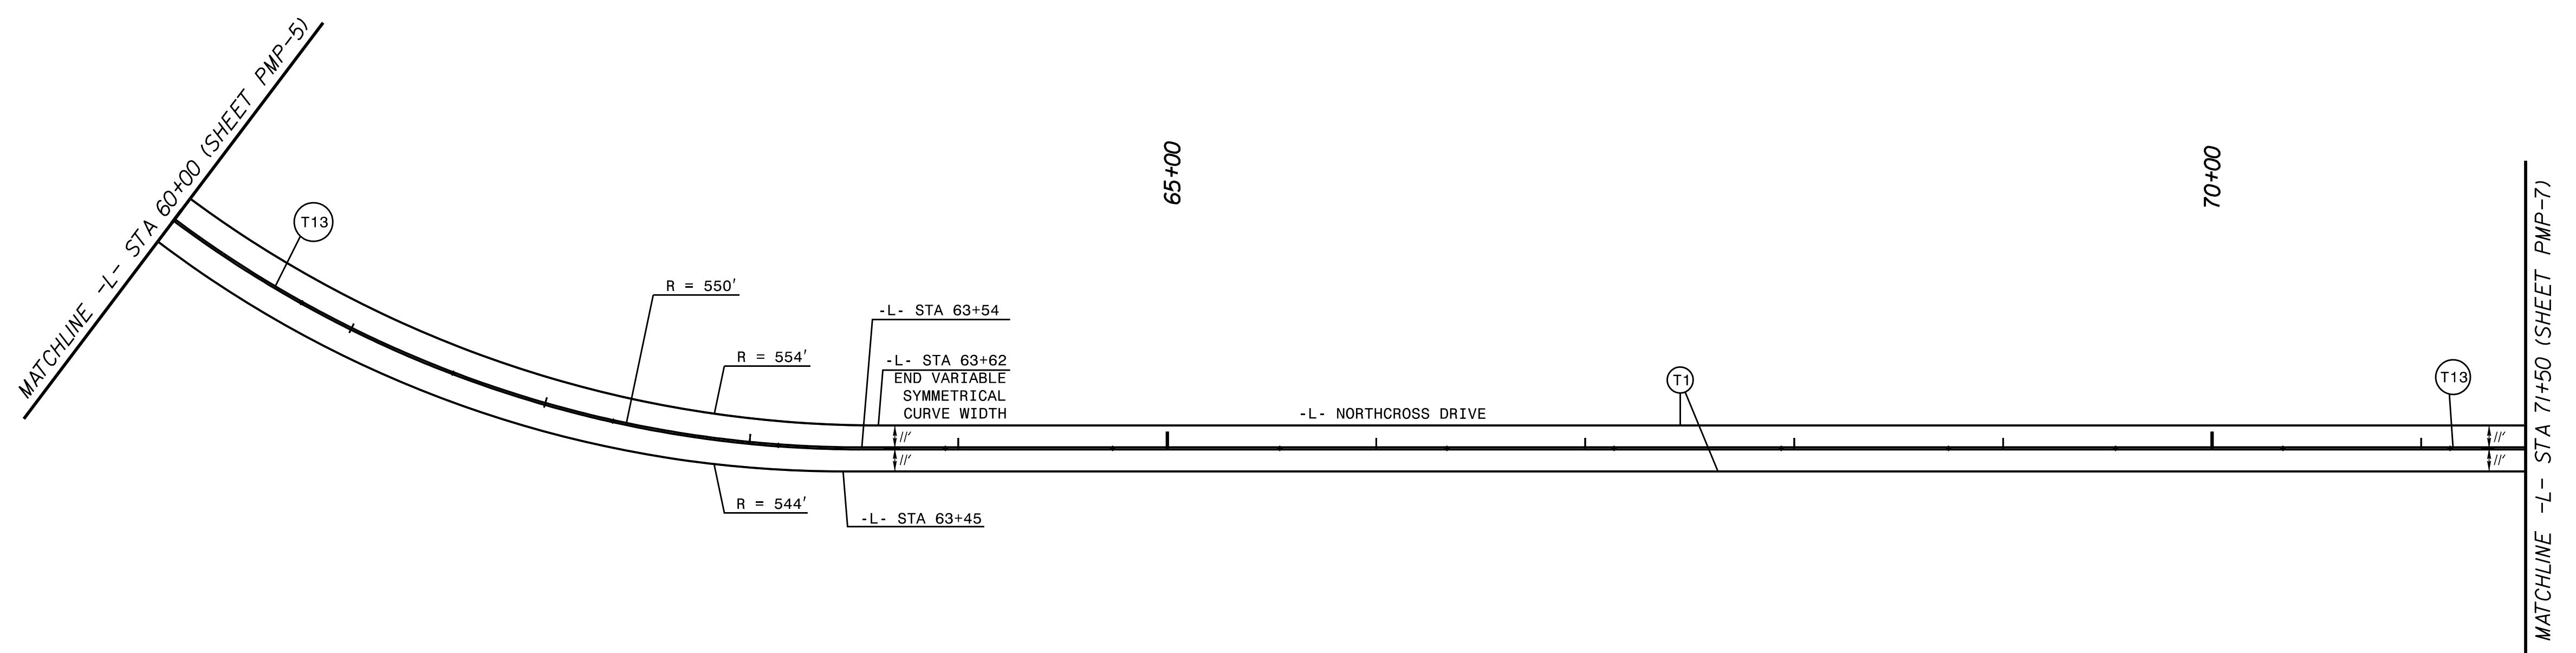

**DOCUMENT NOT CONSIDERED FINAL
UNLESS ALL SIGNATURES COMPLETED**

K:\CHL_PRA\01036359 - U-5108 (Northcross)\DSWT\raffic\Signing\CADD\Pavement Marking Plans\U-5108_pmp_6.dgn

3/12/2024

DENOTES SIGNALIZED INTERSECTION

PAVEMENT MARKER LEGEND

- CRYSTAL / RED PAVEMENT MARKER
- YELLOW / YELLOW PAVEMENT MARKER

PAVEMENT MARKING LINES

C1 - COLD APPLIED PLASTIC (4" WHITE)	EDGE LINE
C13 - COLD APPLIED PLASTIC (4" YELLOW)	DOUBLE CENTER
T1 - THERMOPLASTIC (4" WHITE, 90 MILS)	EDGE LINE
T2 - THERMOPLASTIC (4" WHITE, 90 MILS)	SOLID LANE LINE
T3 - THERMOPLASTIC (4" WHITE, 90 MILS)	10' SKIP
T4 - THERMOPLASTIC (4" WHITE, 90 MILS)	3' x 9'/SP MINI-SKIP
T5 - THERMOPLASTIC (4" WHITE, 90 MILS)	2'-6"/SP MINI-SKIP
T10 - THERMOPLASTIC (4" YELLOW, 90 MILS)	EDGE LINE
T11 - THERMOPLASTIC (4" YELLOW, 90 MILS)	SINGLE CENTER LINE
T12 - THERMOPLASTIC (4" YELLOW, 90 MILS)	10' SKIP
T13 - THERMOPLASTIC (4" YELLOW, 90 MILS)	DOUBLE CENTER LINE
T14 - THERMOPLASTIC (4" YELLOW, 90 MILS)	2'-6' / SP MINI-SKIP
T40 - THERMOPLASTIC (8" WHITE, 90 MILS)	GORE LINE
T41 - THERMOPLASTIC (8" WHITE, 90 MILS)	DIAGONAL LINE
T42 - THERMOPLASTIC (8" YELLOW, 90 MILS)	DIAGONAL LINE
T43 - THERMOPLASTIC (8" WHITE, 90 MILS)	SOLID LANE LINE
T55 - THERMOPLASTIC (12" WHITE, 90 MILS)	3'-3'/SP MINI-SKIP
T61 - THERMOPLASTIC (24" WHITE, 90 MILS)	STOP BAR
T62 - THERMOPLASTIC (24" WHITE, 90 MILS)	CROSSWALK LINE

PAVEMENT MARKING SYMBOLS/CHARACTERS

T70 - THERMOPLASTIC (WHITE, 90 MILS)	LEFT TURN ARROW
T71 - THERMOPLASTIC (WHITE, 90 MILS)	RIGHT TURN ARROW
T72 - THERMOPLASTIC (WHITE, 90 MILS)	STRAIGHT ARROW
T73 - THERMOPLASTIC (WHITE, 90 MILS)	COMBO. LEFT/STRAIGHT ARROW
T90 - THERMOPLASTIC (WHITE, 90 MILS)	BICYCLE SYMBOL
T91 - THERMOPLASTIC (WHITE, 90 MILS)	BICYCLE STRAIGHT ARROW
T100 - THERMOPLASTIC (WHITE, 90 MILS)	ALPHANUMERIC CHAR.
T103 - THERMOPLASTIC (WHITE, 90 MILS)	YIELD LINE TRIANGLE
T112 - THERMOPLASTIC (WHITE, 90 MILS)	FISH-HOOK RIGHT/STRAIGHT ARROW
T114 - THERMOPLASTIC (WHITE, 90 MILS)	FISH-HOOK LEFT/RIGHT/STRAIGHT ARROW
T116 - THERMOPLASTIC (WHITE, 90 MILS)	FISH-HOOK W/CIRCLE LEFT ARROW
T117 - THERMOPLASTIC (WHITE, 90 MILS)	FISH-HOOK W/CIRCLE LEFT/STRAIGHT ARROW