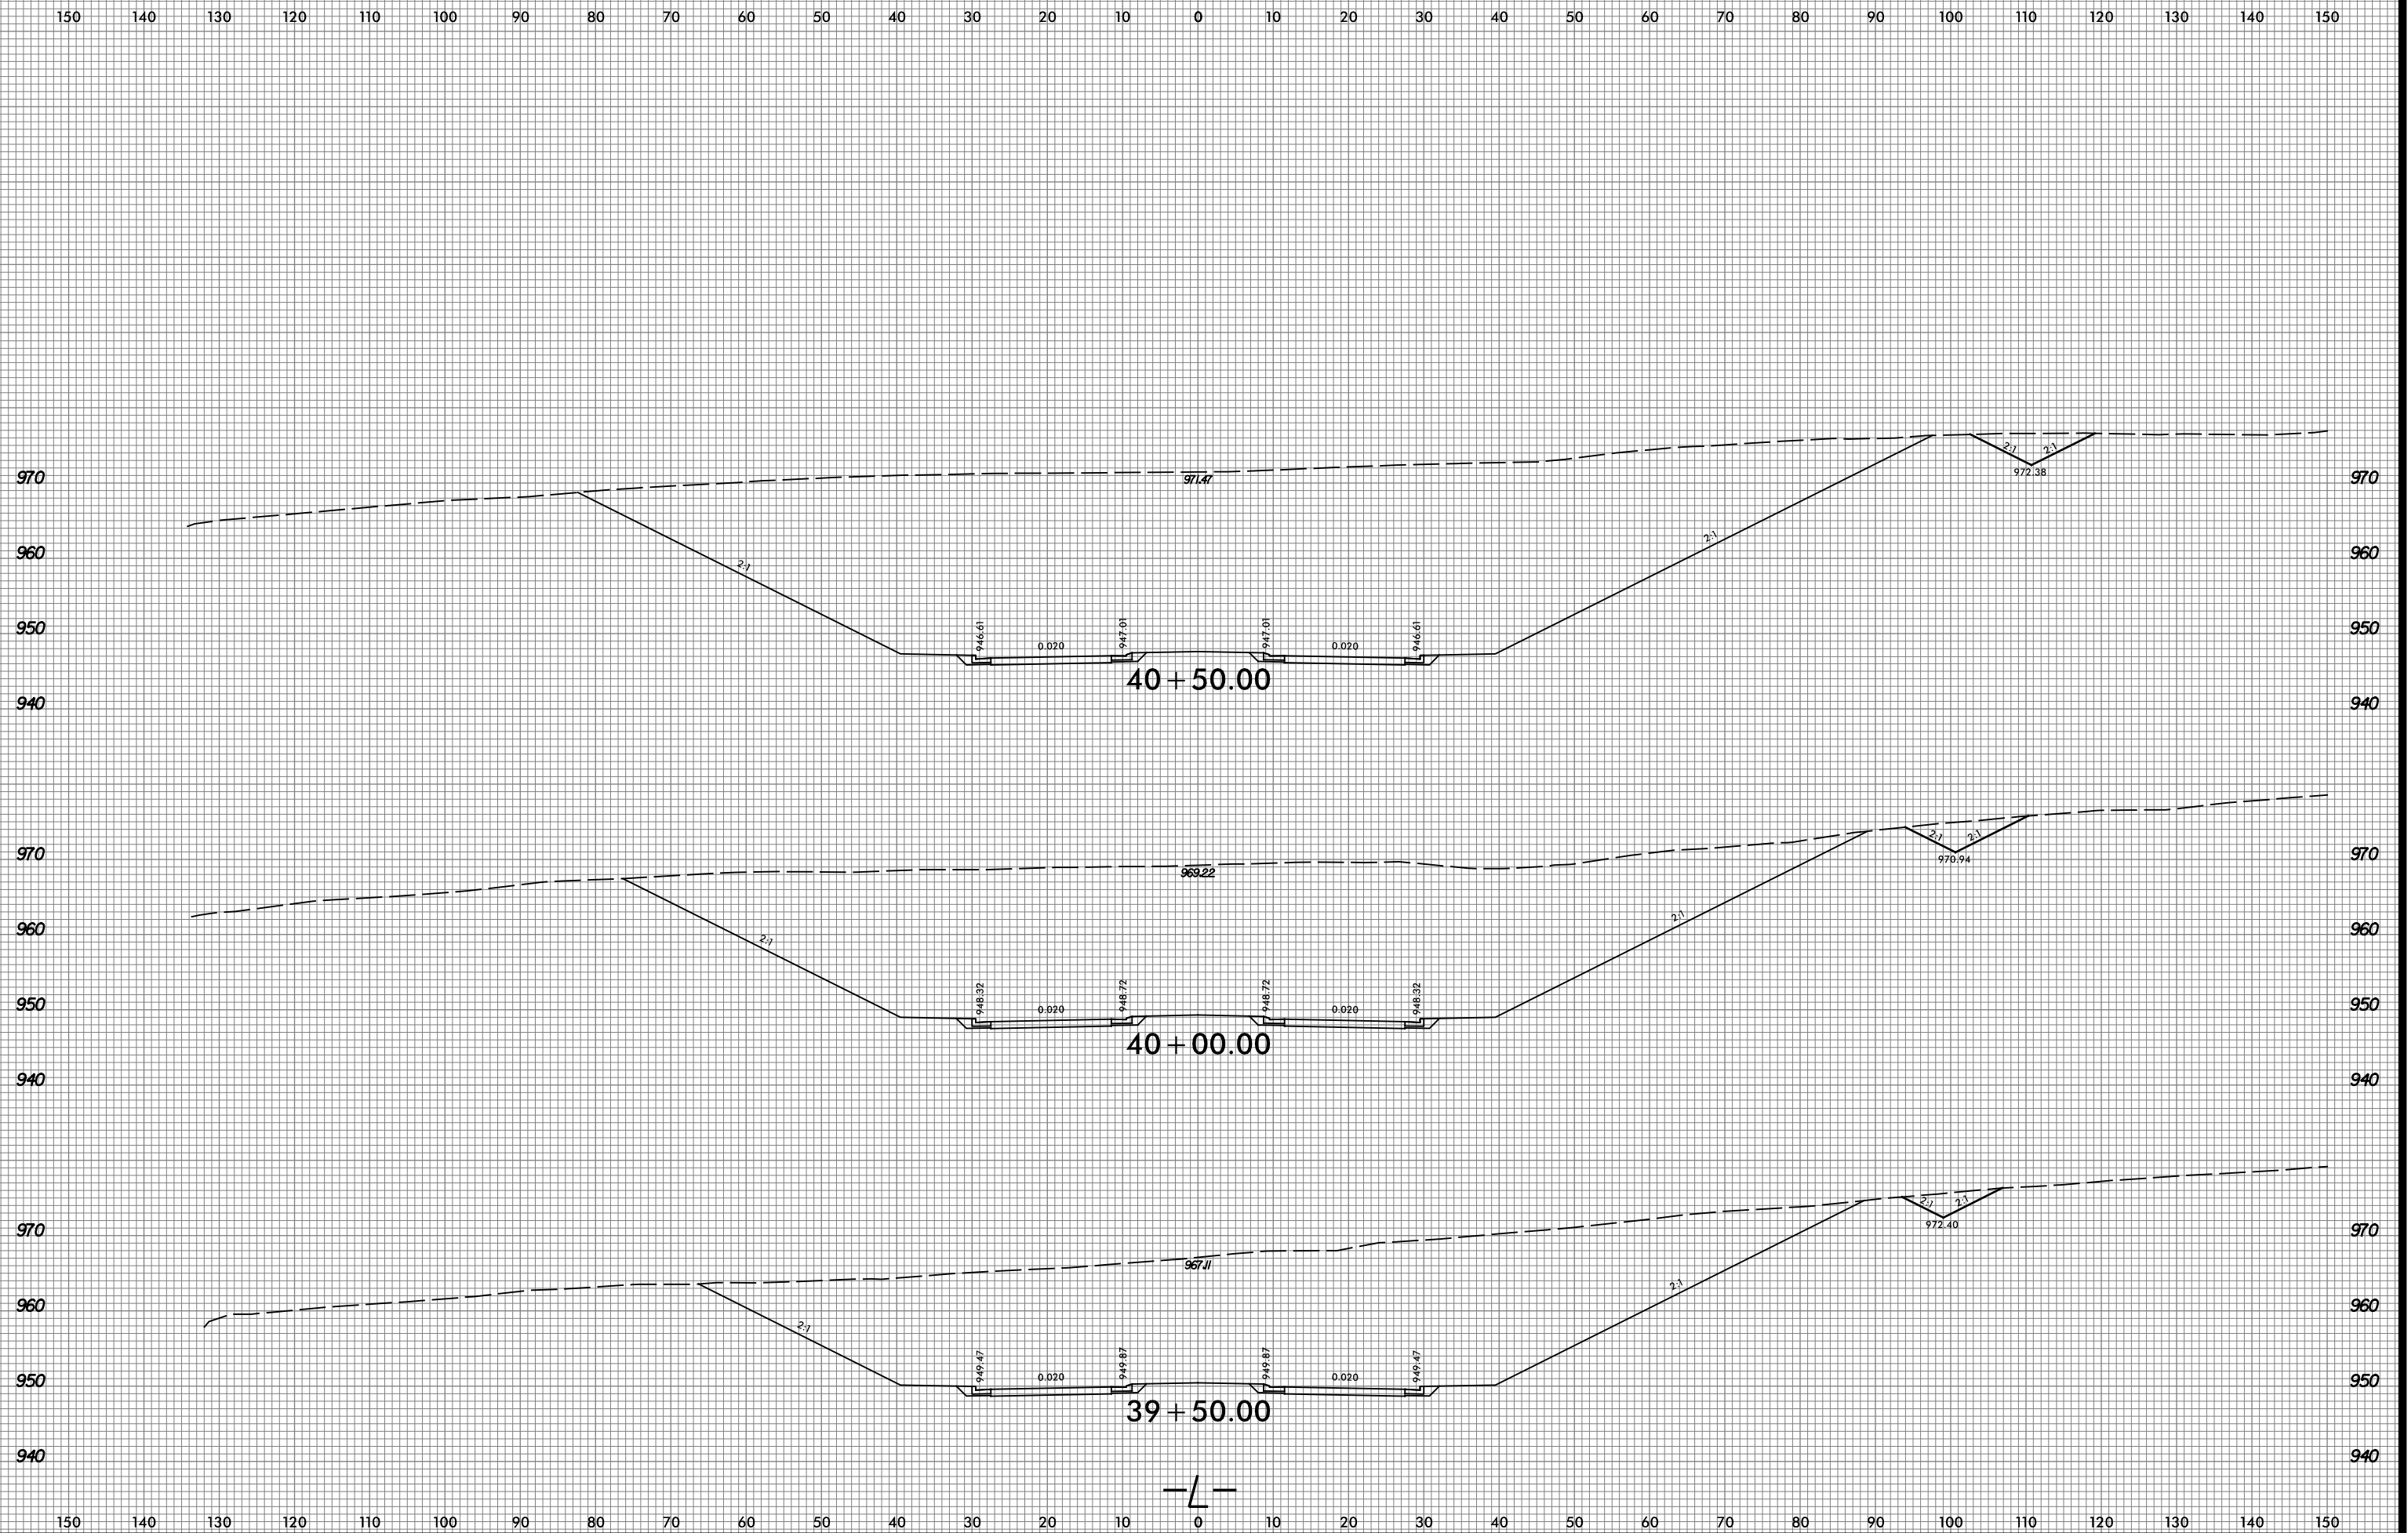

6/23/16

9/5/2023 10:33:30 AM C:\pwworking\k1p9\eeest01\d0498797\U6003_r.dwg_xpl_L.dgn