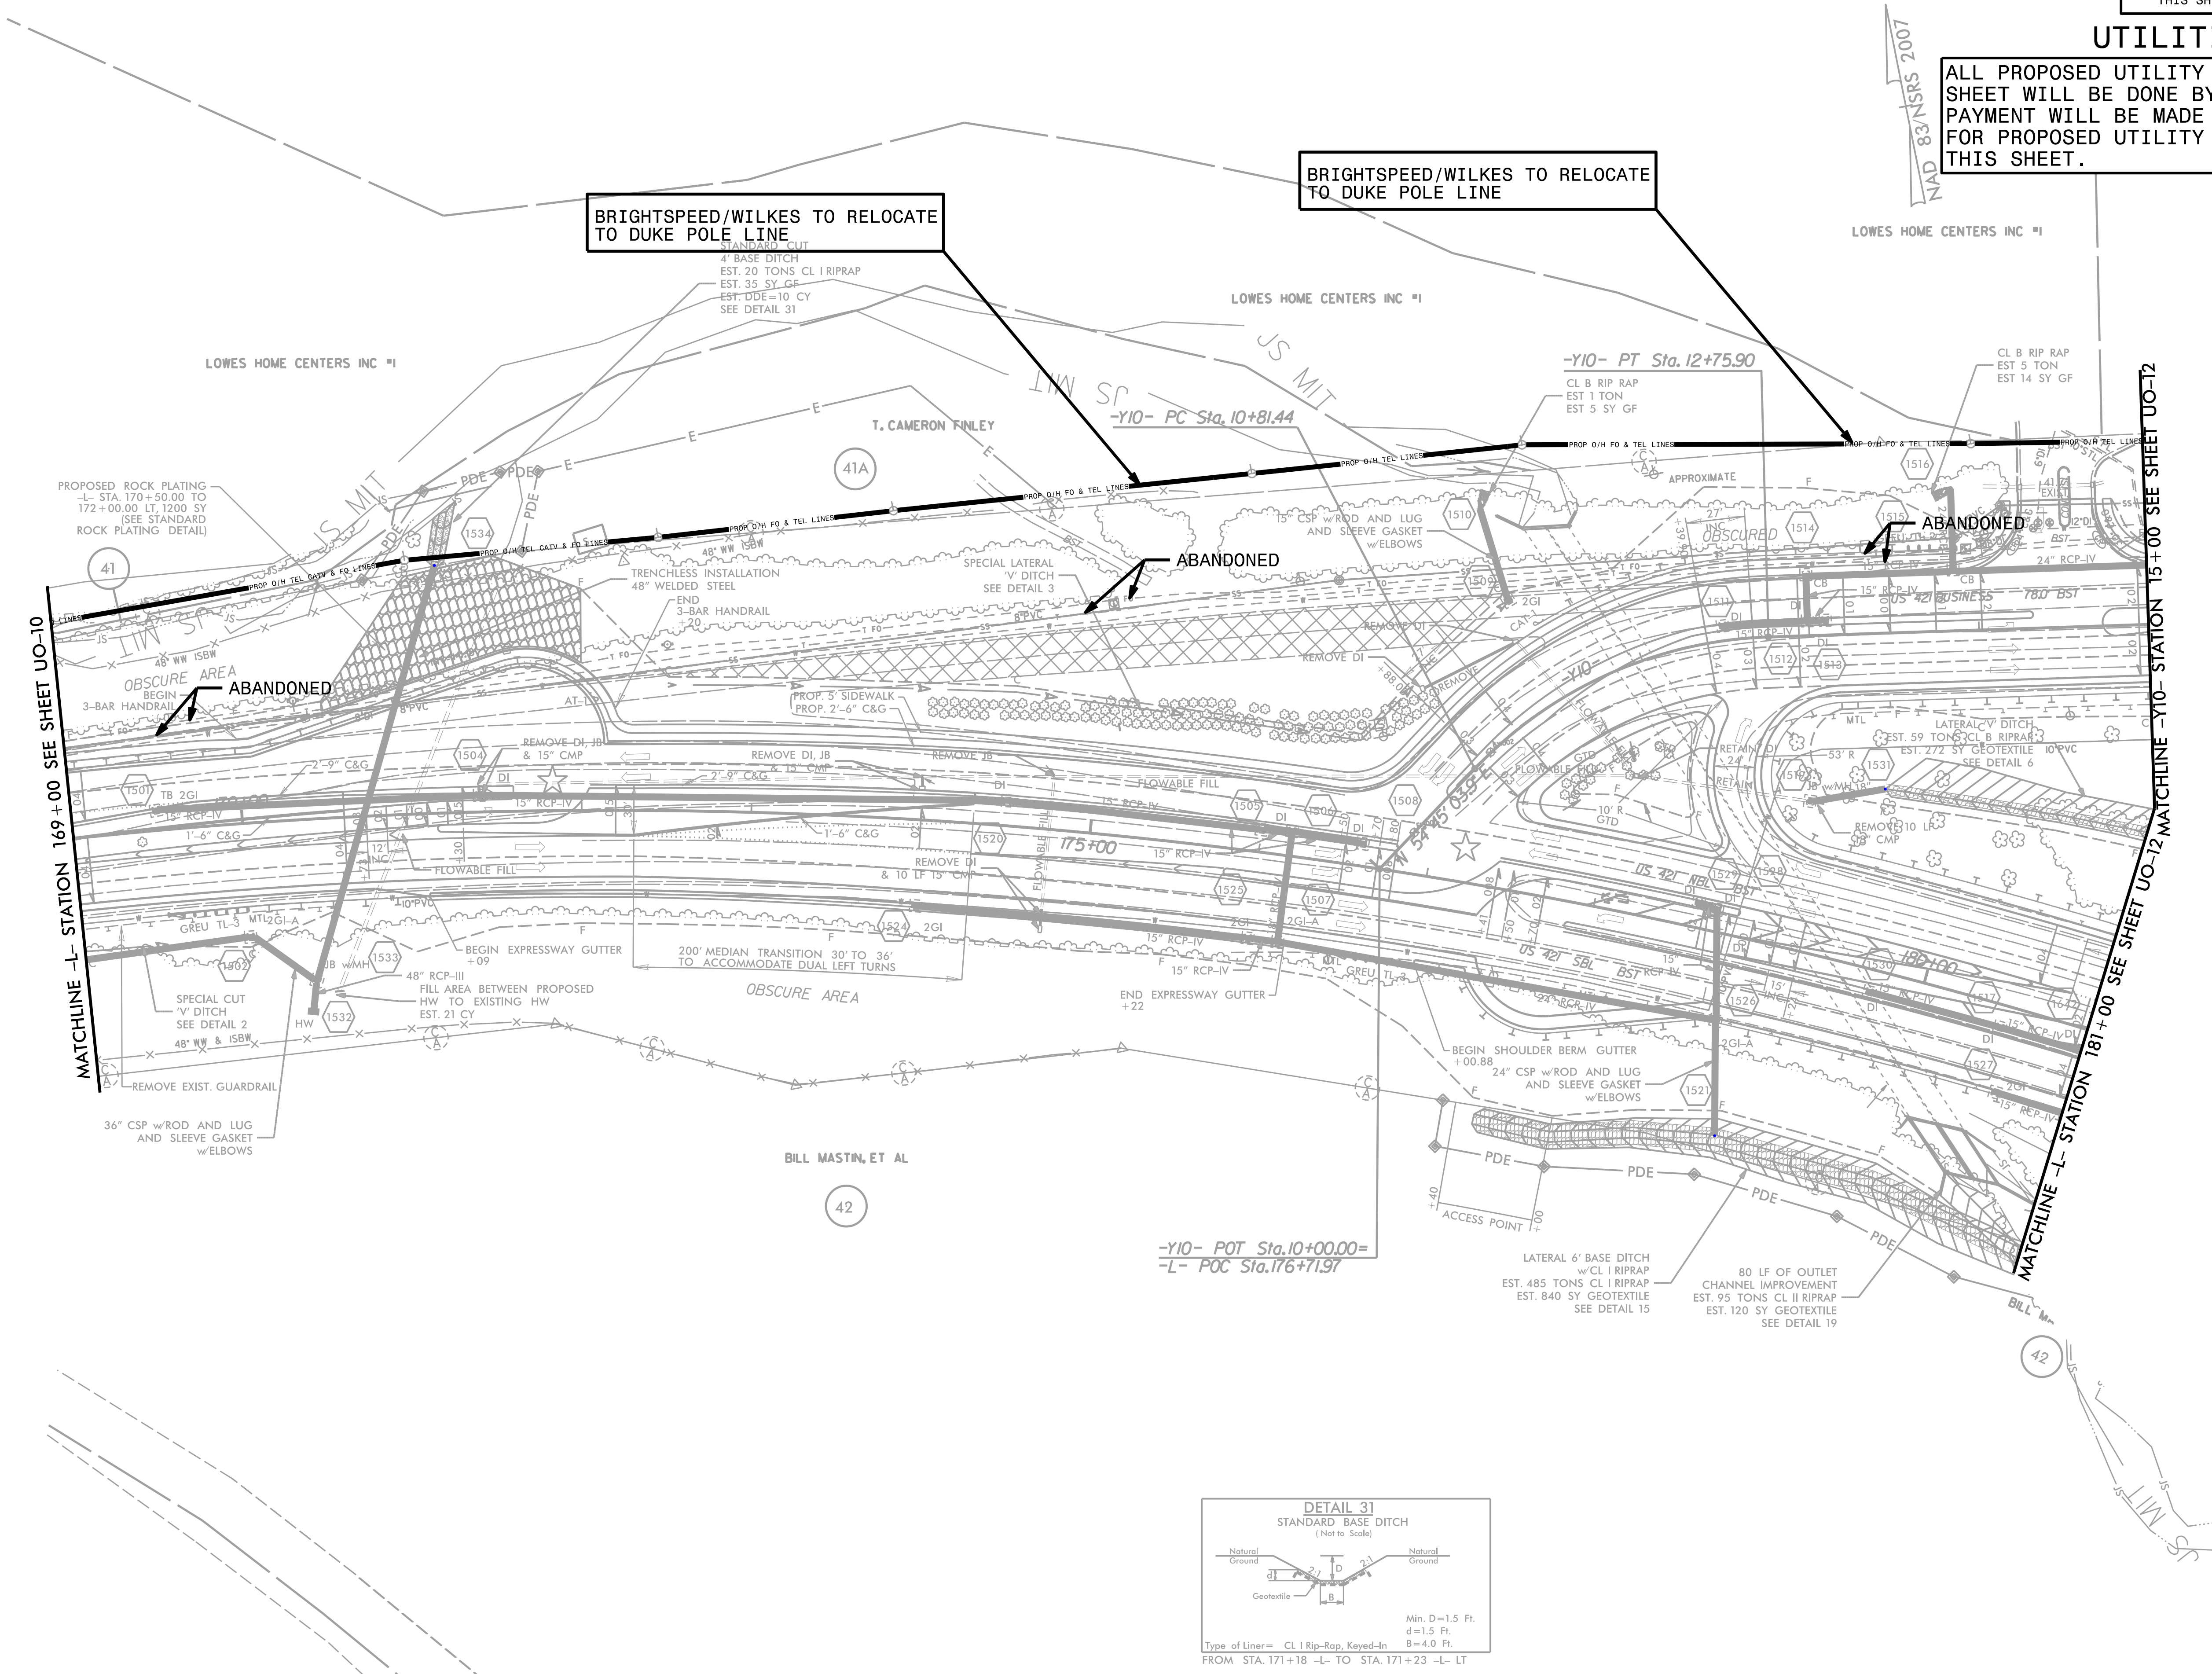

### UTILITIES BY OTHERS

ALL PROPOSED UTILITY WORK SHOWN ON THIS SHEET WILL BE DONE BY OTHERS. NO PAYMENT WILL BE MADE TO THE CONTRACTOR FOR PROPOSED UTILITY WORK SHOWN ON THIS SHEET.

BRIGHTSPEED/WILKES TO RELOCATE TO DUKE POLE LINE

BRIGHTSPEED/WILKES TO RELOCATE TO DUKE POLE LINE

8/17/99

REVISIONS

3/23/2023  
 12:40:09  
 U5312\_rdy\_psh15.dgn