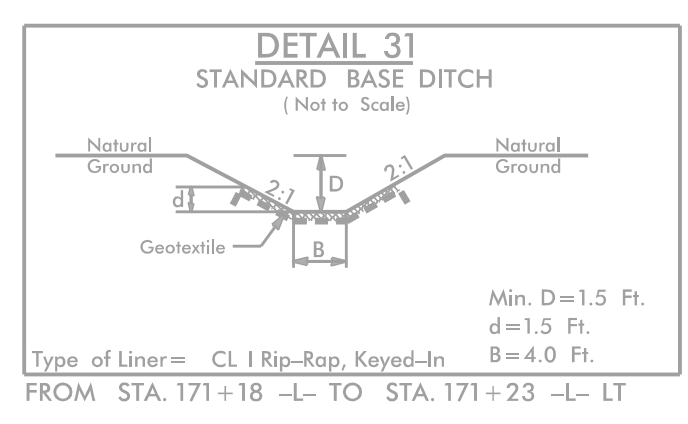

BRIGHTSPEED/WILKES TO RELOCATE TO DUKE POLE LINE

8/17/99

REVISIONS

3/23/2023  
 12:40:09  
 U5312\_rdy\_psh15.dgn