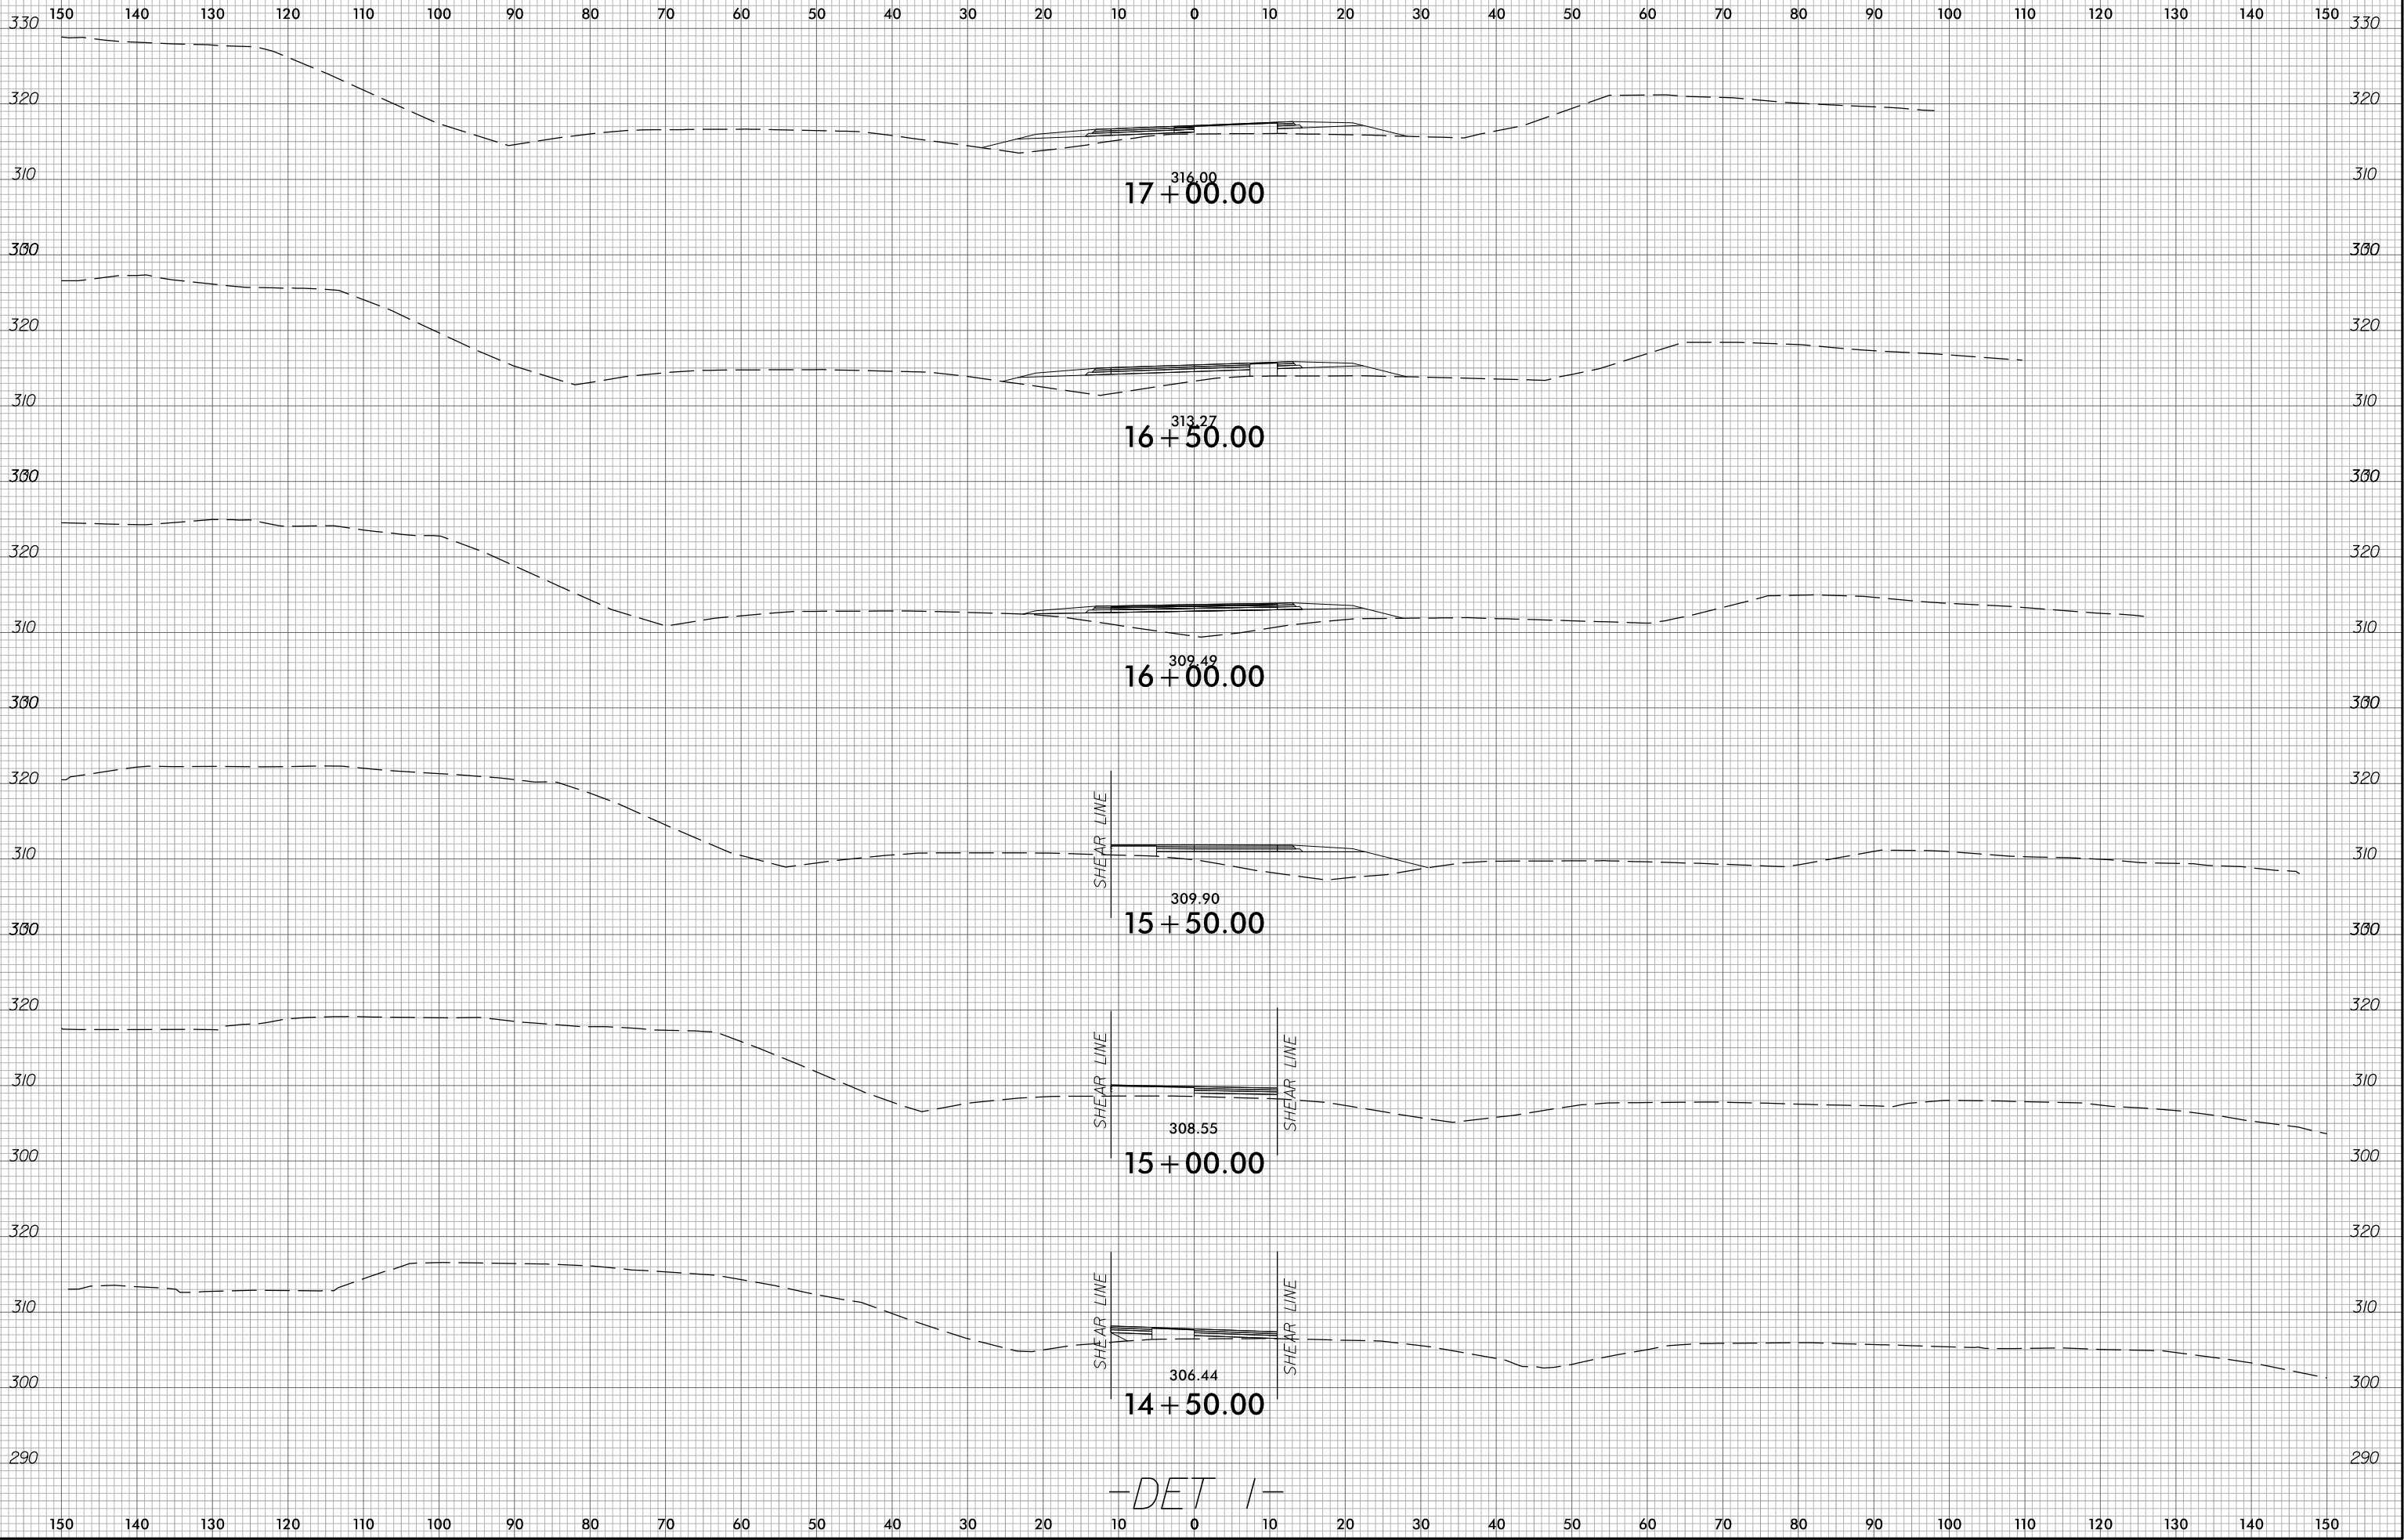

6/23/16

-DET 1-

2/2/2023  
U-5748.dwg, xpl\_DET1.dgn  
patrick.mcferson