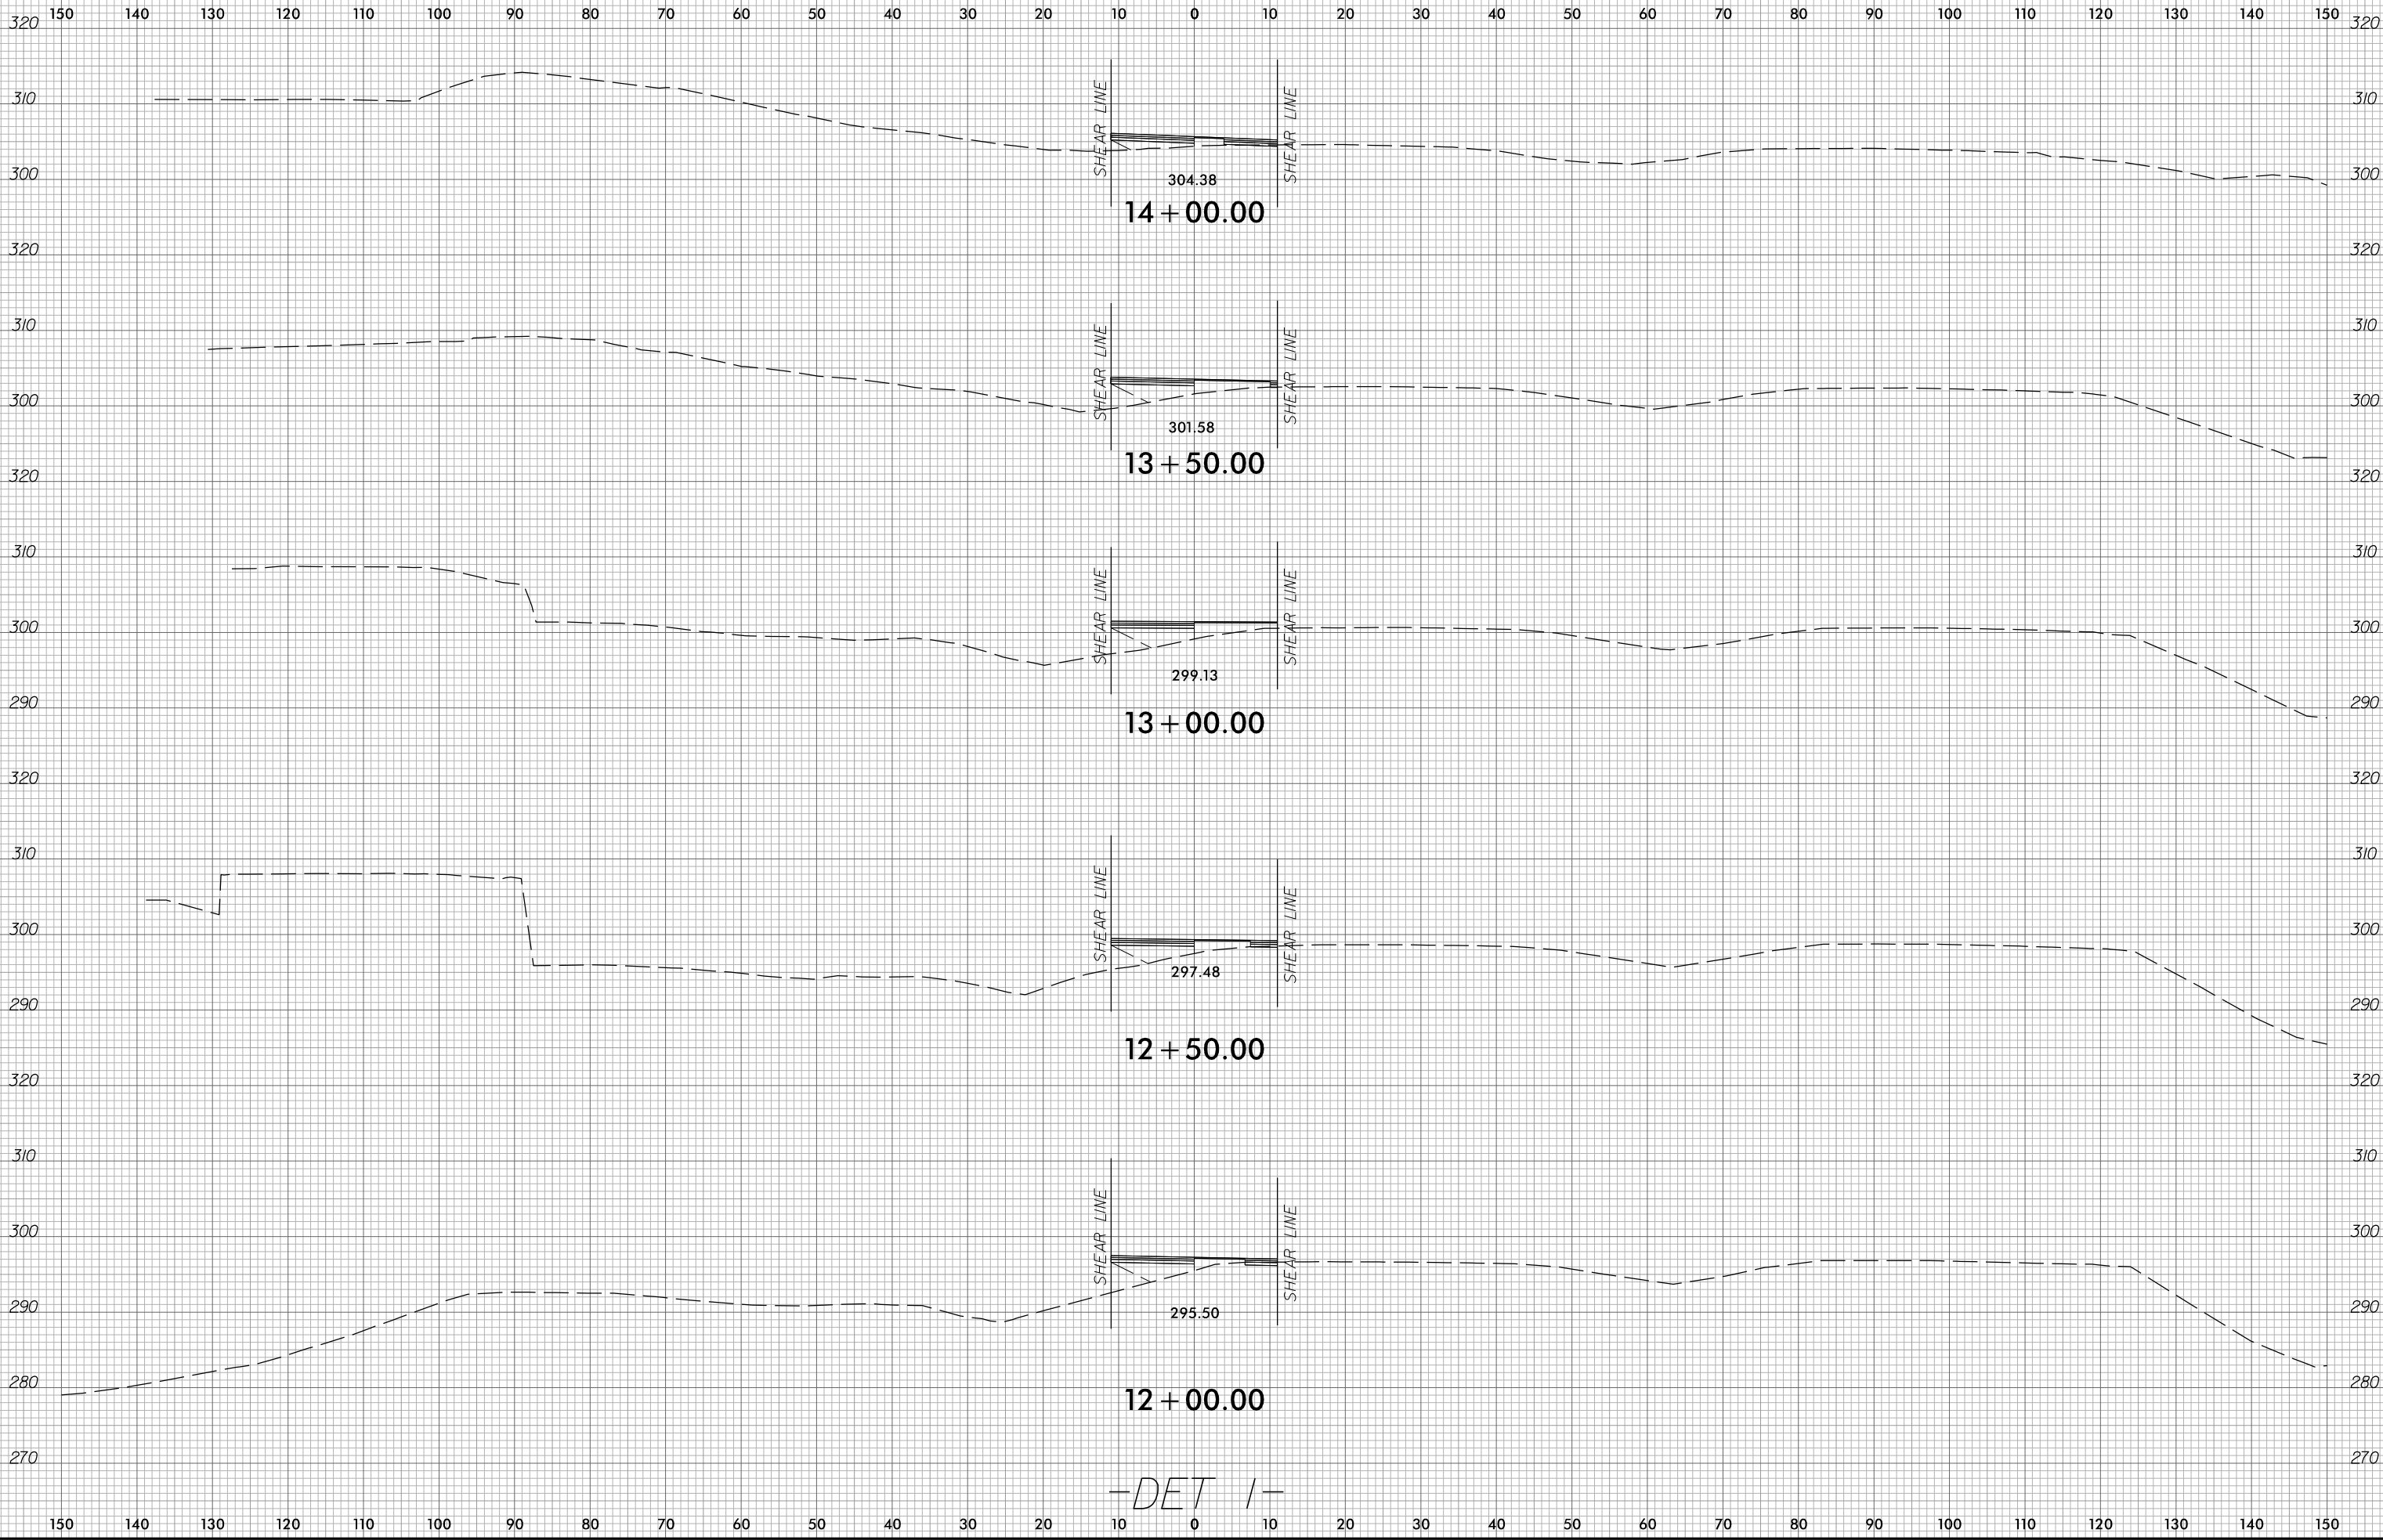

6/23/16

-DET 1-

2/2/2023
15748.dwg_xpl_DET1.dgn
pat-ick.mcferson