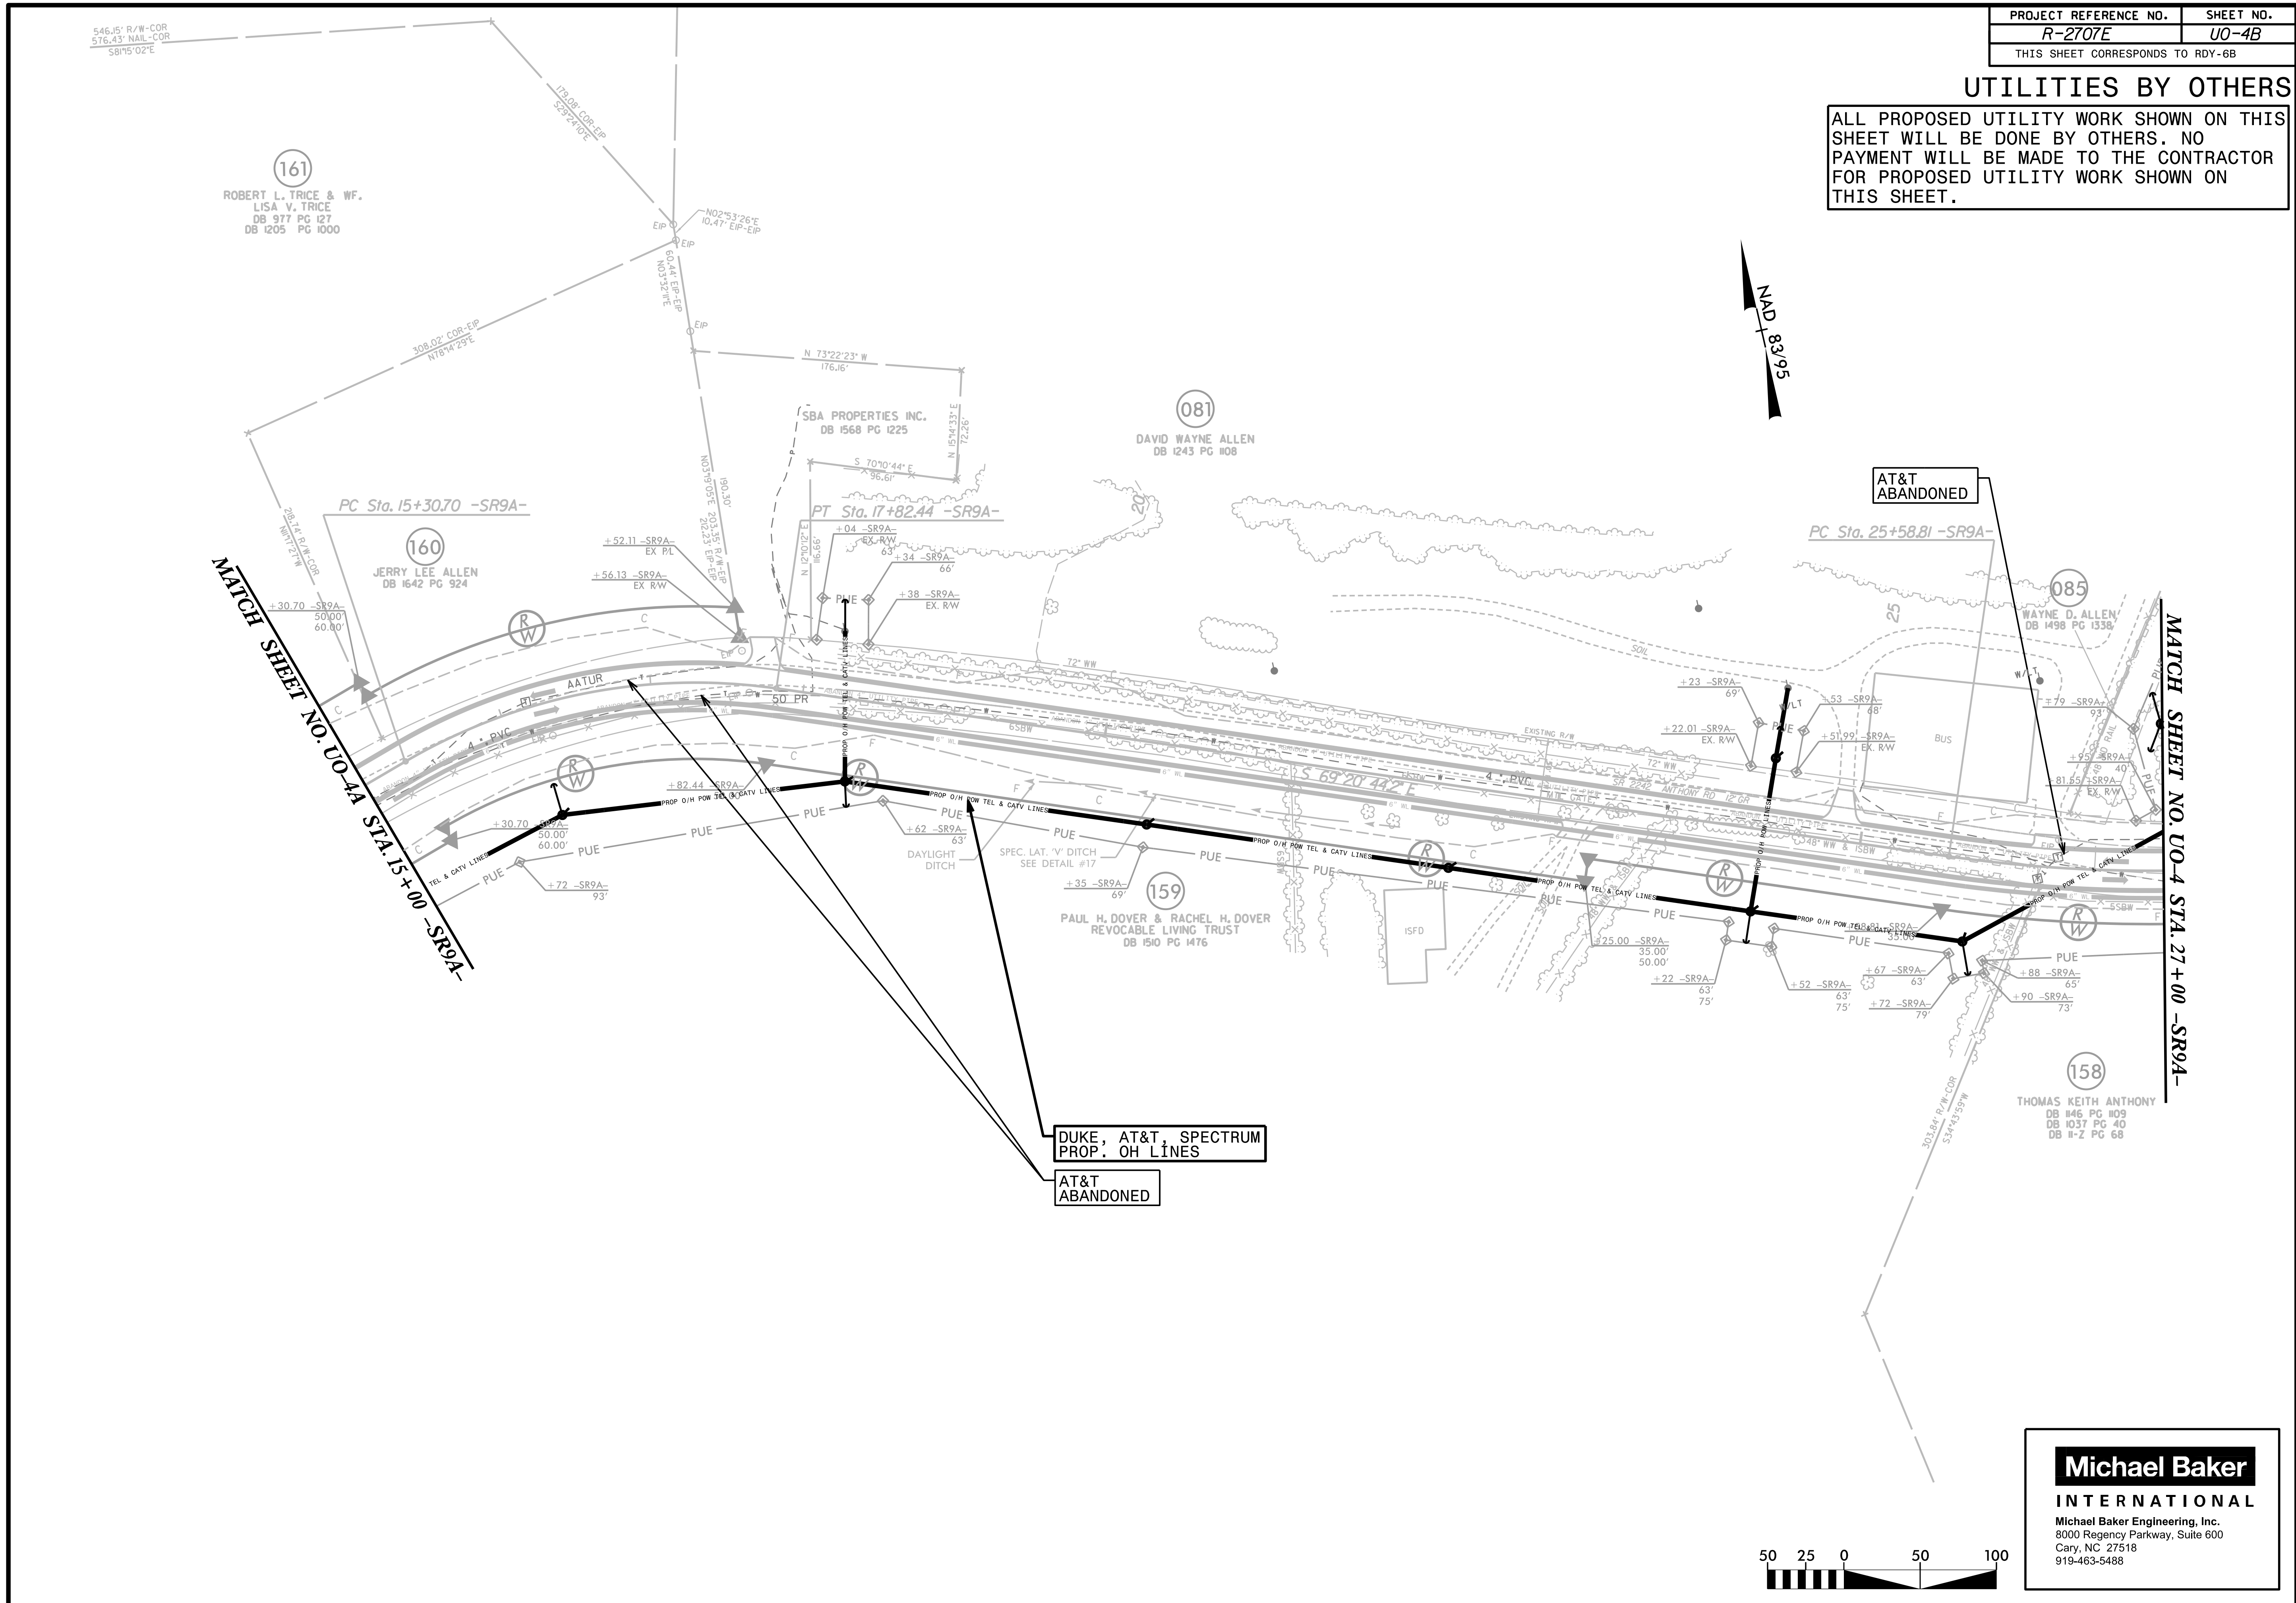

### UTILITIES BY OTHERS

ALL PROPOSED UTILITY WORK SHOWN ON THIS SHEET WILL BE DONE BY OTHERS. NO PAYMENT WILL BE MADE TO THE CONTRACTOR FOR PROPOSED UTILITY WORK SHOWN ON THIS SHEET.

DUKE, AT&T, SPECTRUM  
PROP. OH LINES

AT&T  
ABANDONED

AT&T  
ABANDONED

**Michael Baker**  
INTERNATIONAL

Michael Baker Engineering, Inc.  
8000 Regency Parkway, Suite 600  
Cary, NC 27518  
919-463-5488