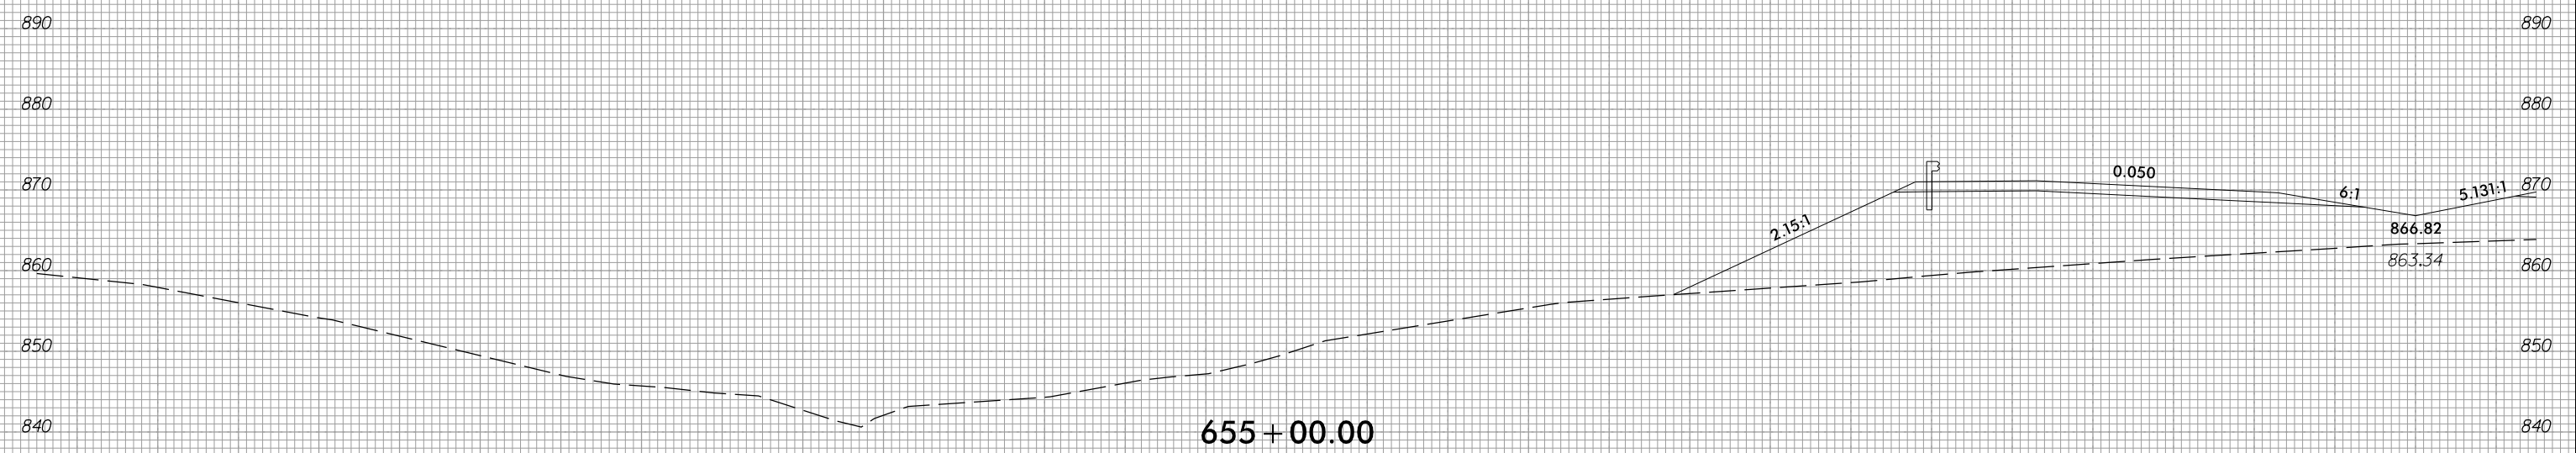

6/23/16

PROJ. REFERENCE NO.	SHEET NO.
R-2707D	X-17

2/21/2023 c:\users\mferguson\documents\pwworking\010366\2707D\_P0Y\_XPL\_L.L.T.dgn mferguson