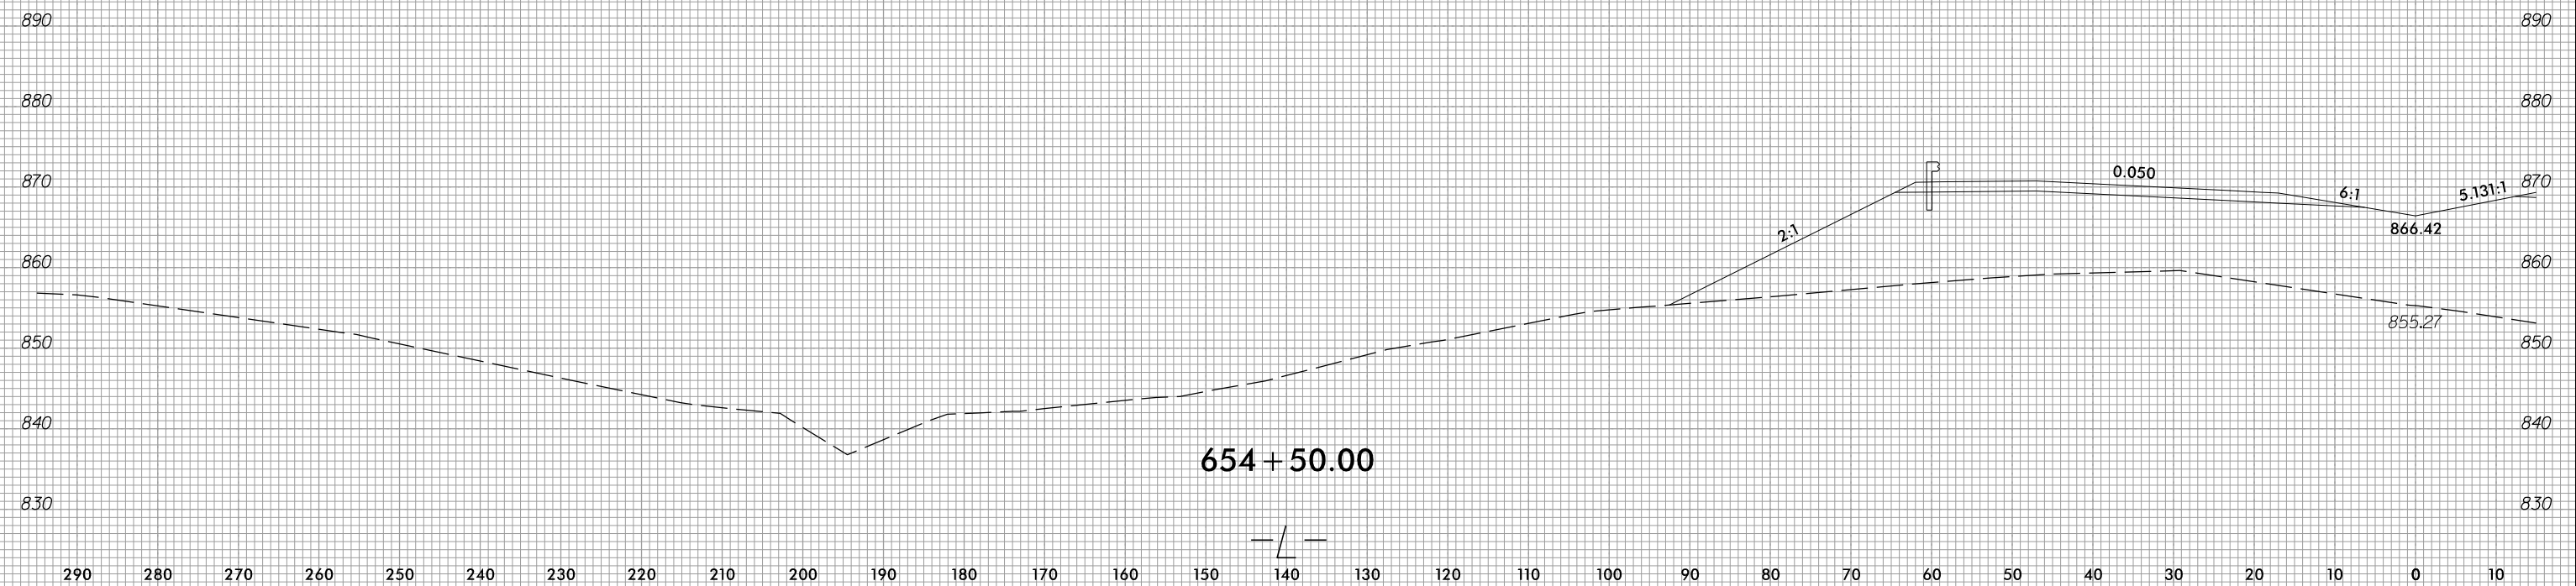

6/23/16

PROJ. REFERENCE NO.	SHEET NO.
R-2707D	X-17

2/21/2023 c:\users\mferguson\documents\pwworking\010366\2707D\_P0Y\_XPL\_L.L.T.dgn mferguson