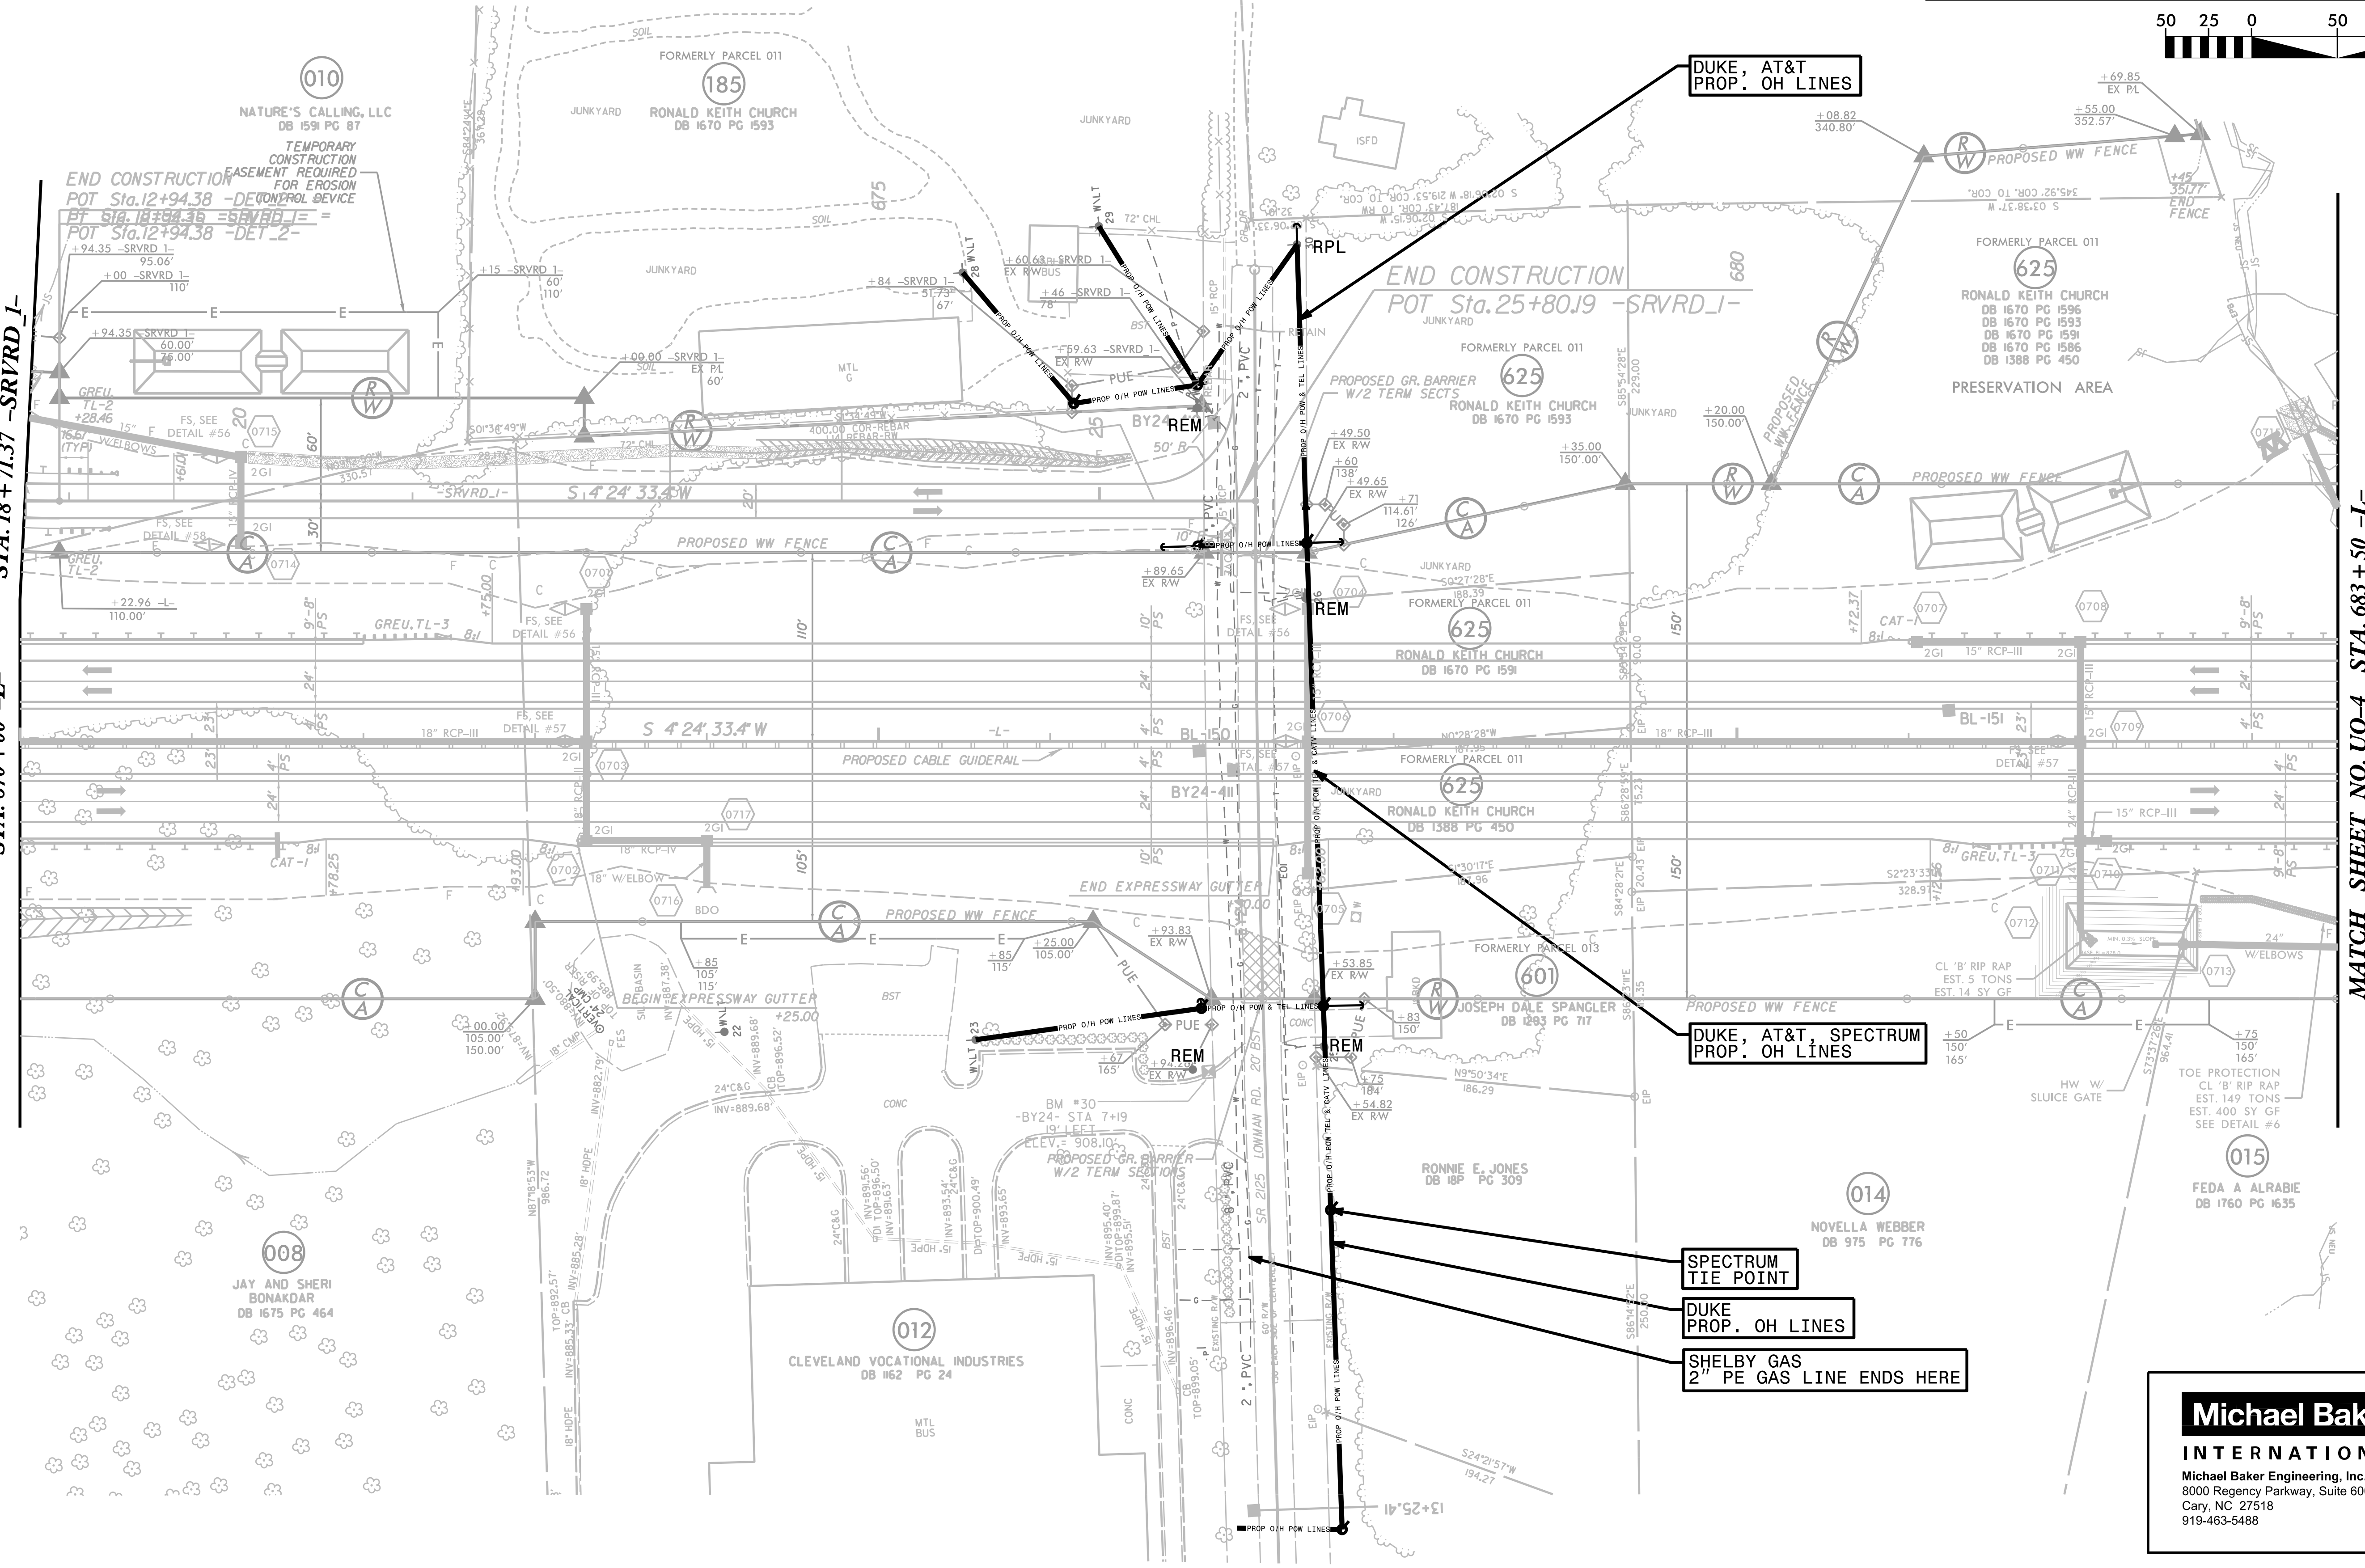

NAD 83/95

MATCH SHEET NO. UO-2
 STA. 670+00 -L-

MATCH SHEET NO. UO-4
 STA. 683+50 -L-

DUKE, AT&T
 PROP. OH LINES

DUKE, AT&T, SPECTRUM
 PROP. OH LINES

SPECTRUM
 TIE POINT

DUKE
 PROP. OH LINES

SHELBY GAS
 2" PE GAS LINE ENDS HERE