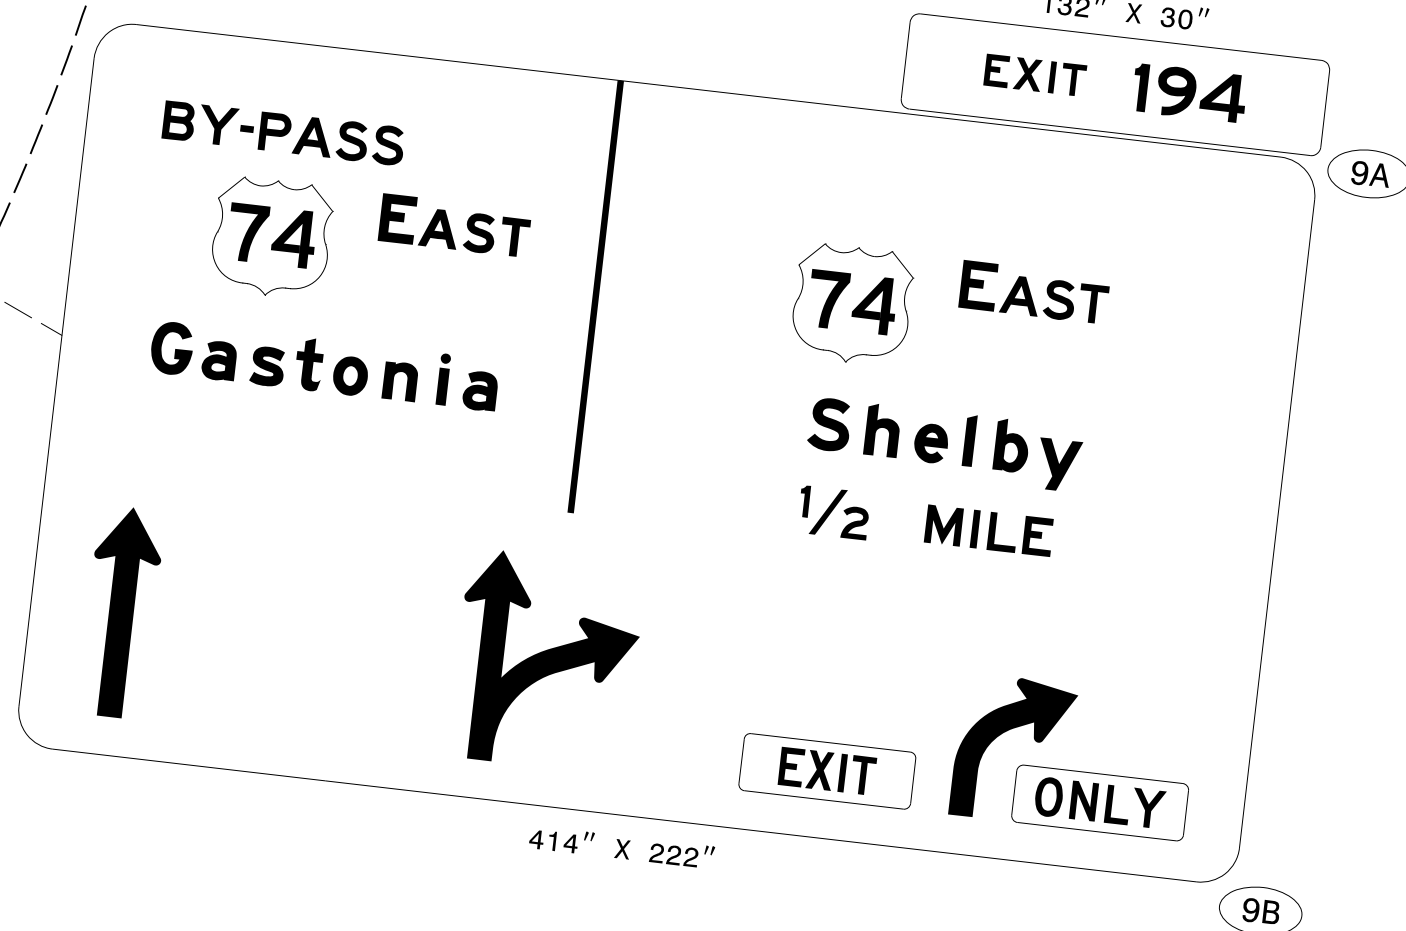

DOCUMENT NOT CONSIDERED FINAL
UNLESS ALL SIGNATURES COMPLETED

* EXISTING SIGN TO BE RETAINED

PROPOSED SIGNING
US 74
-L- STA 32+00 TO STA 50+00

\$\$\$\$\$SYSTEMTIME\$\$\$\$\$
\$\$\$\$\$USERNAME\$\$\$\$\$