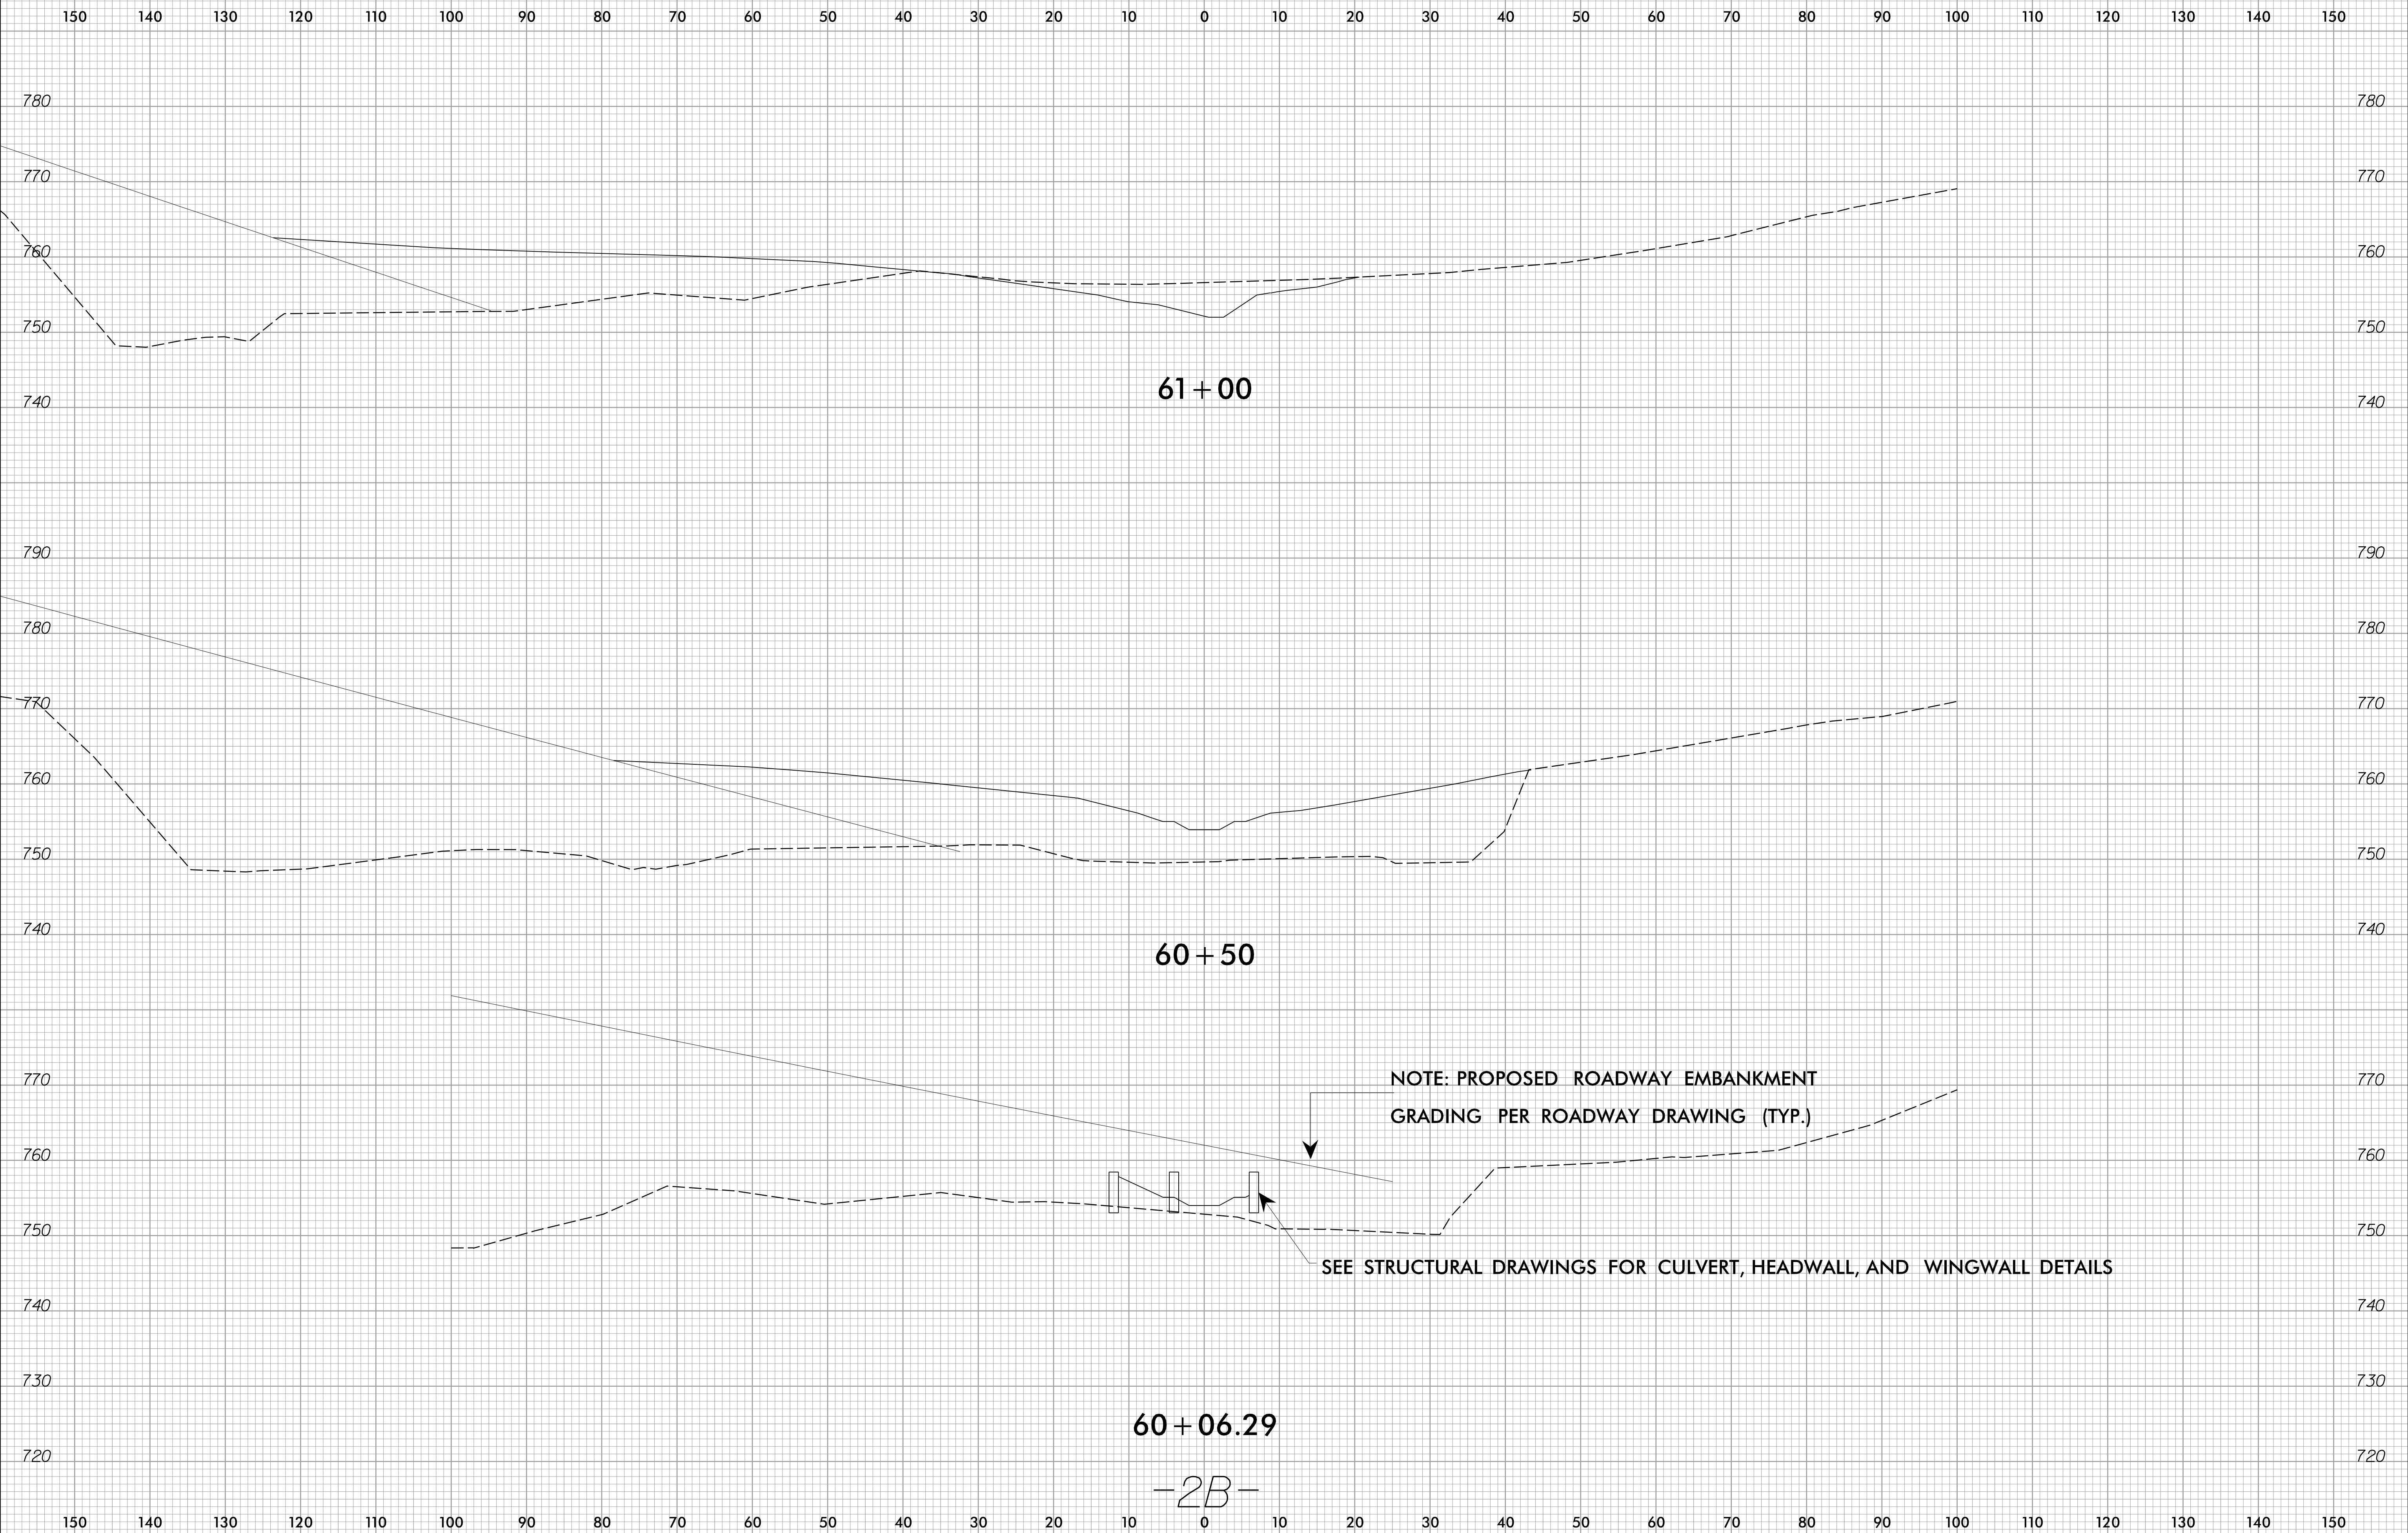

6/23/16

PROJ. REFERENCE NO.	SHEET NO.
R-2707D	NS-28

3/10/2023  
 c:\users\mferguson\documents\working\0118711\R2707D\_NEU\_NS-12XSEC.dgn  
 mferguson