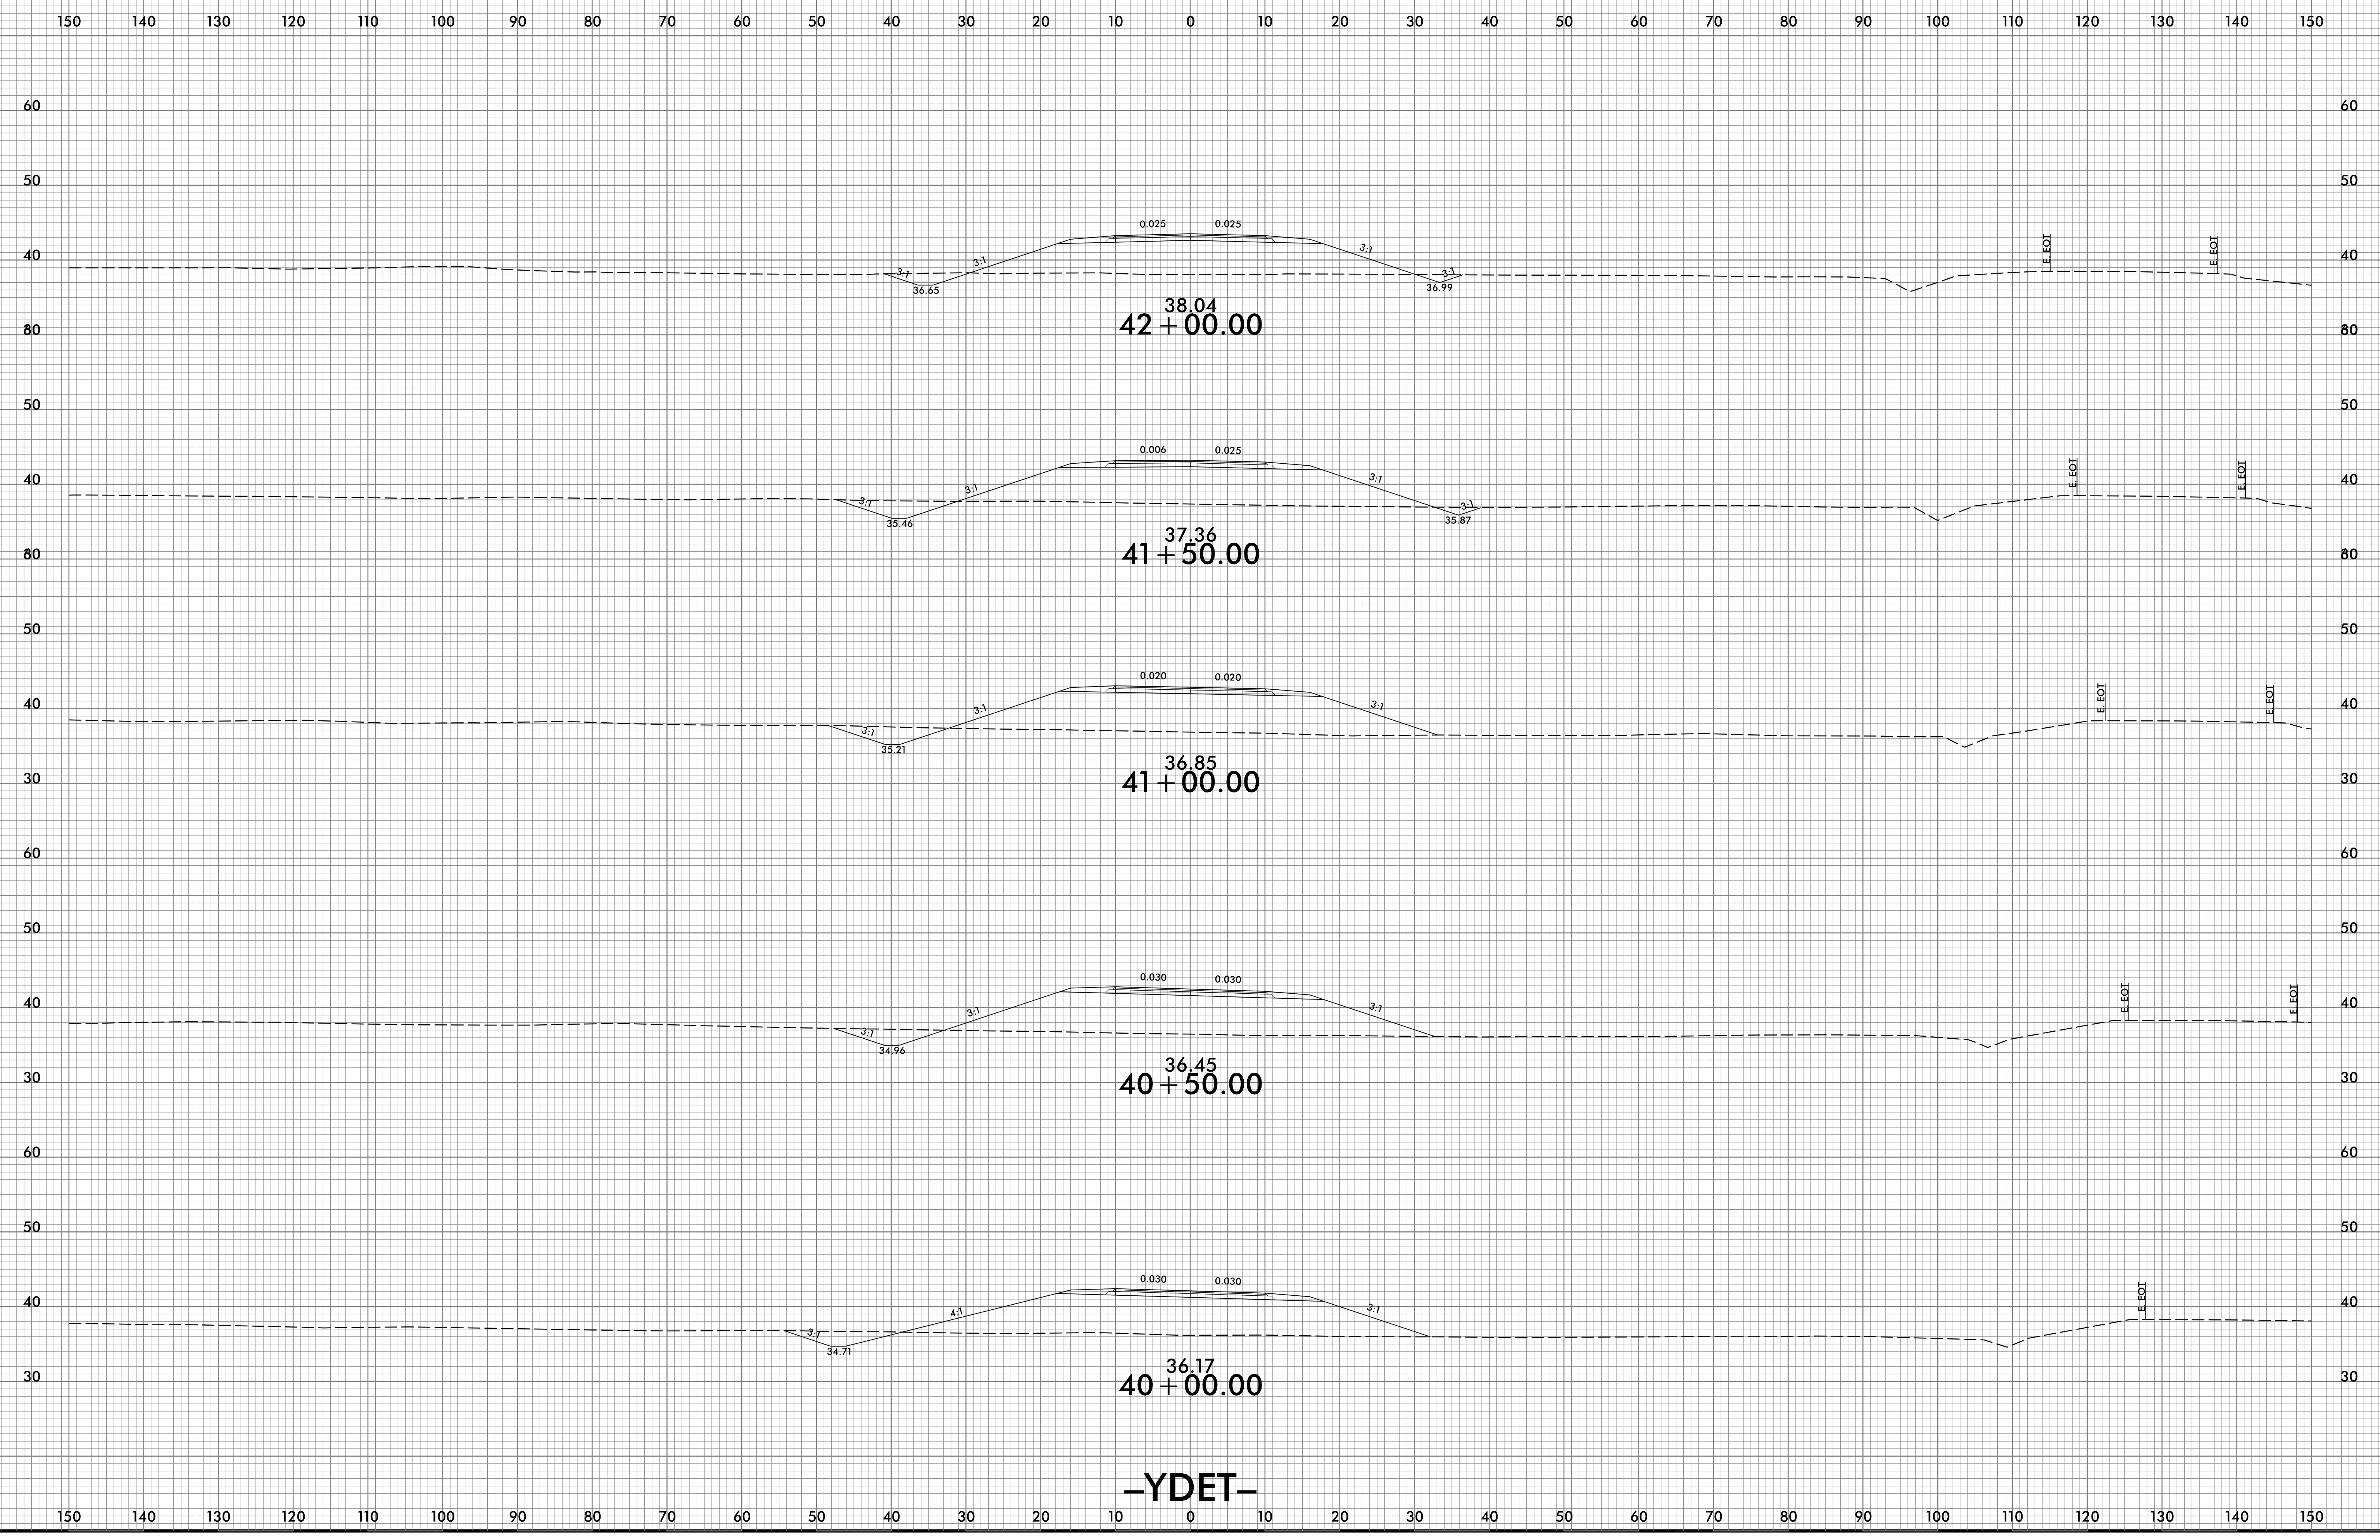

6/23/16

4/6/2022
X:\SCR-2561CA_Redn_xpl_YDET.dgn
User: ridaa-dne