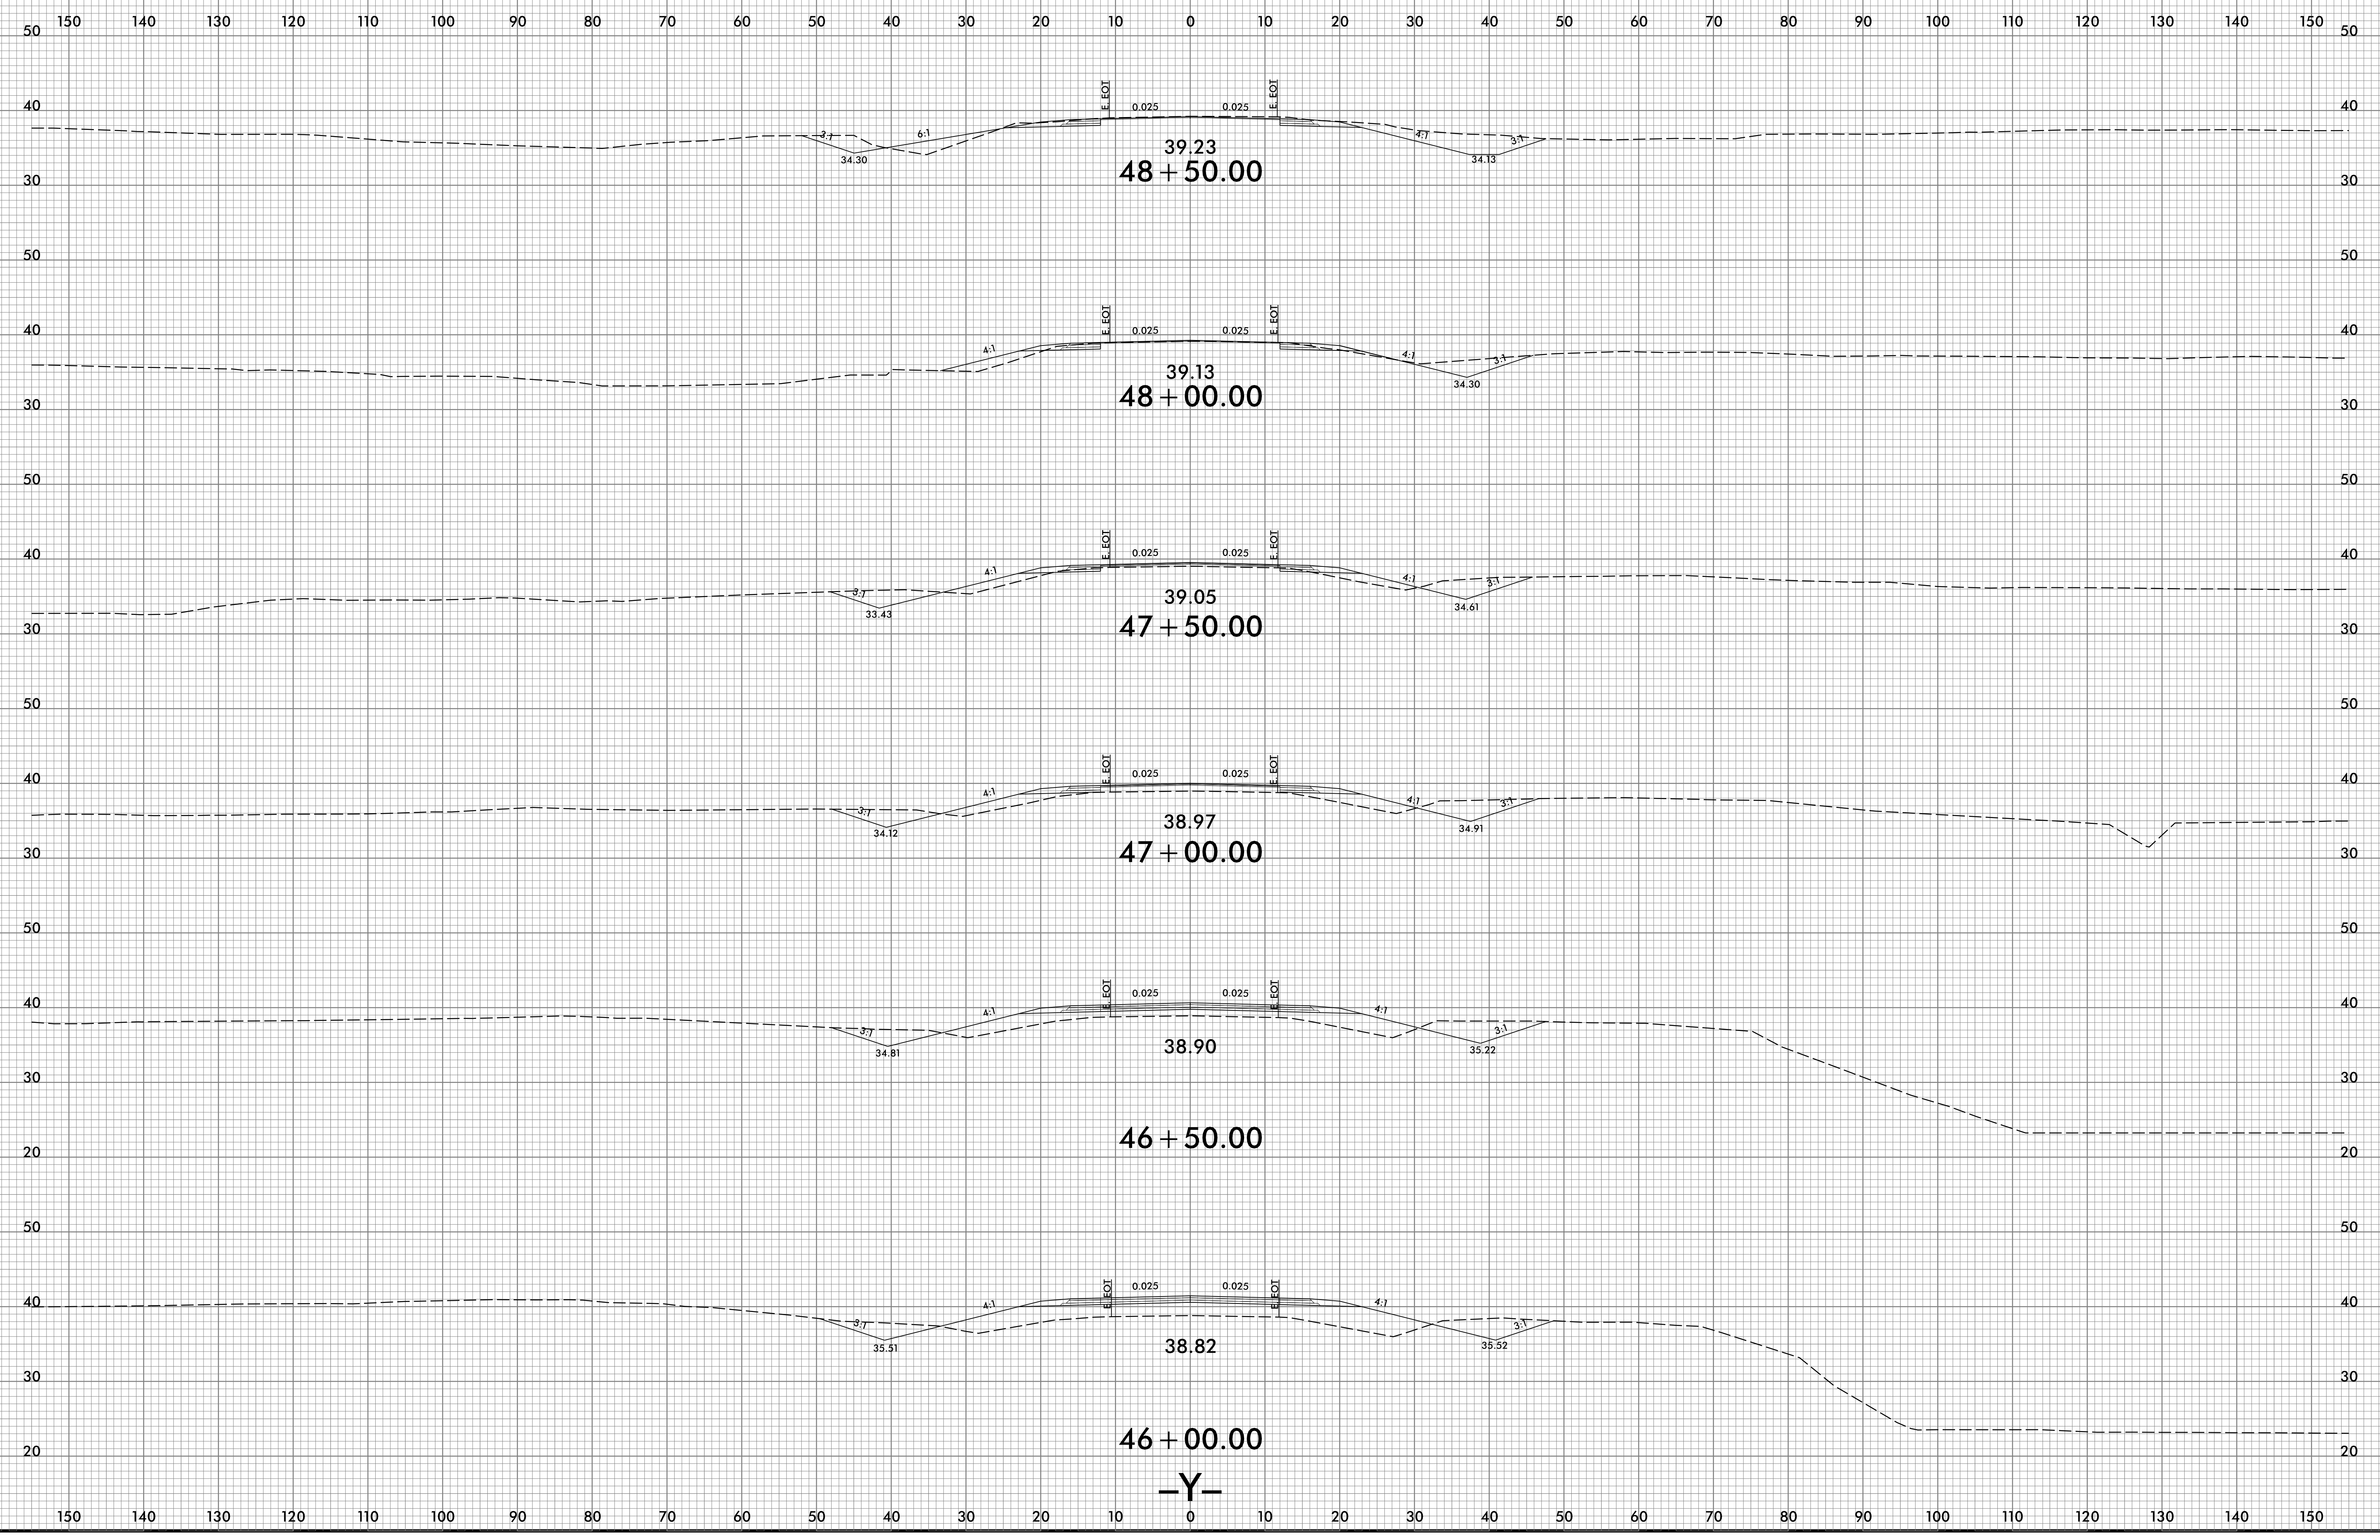

6/23/16

4/6/2022  
\\s\c\p\2561CA\_Reduced.dgn  
User: rtdaer-gne