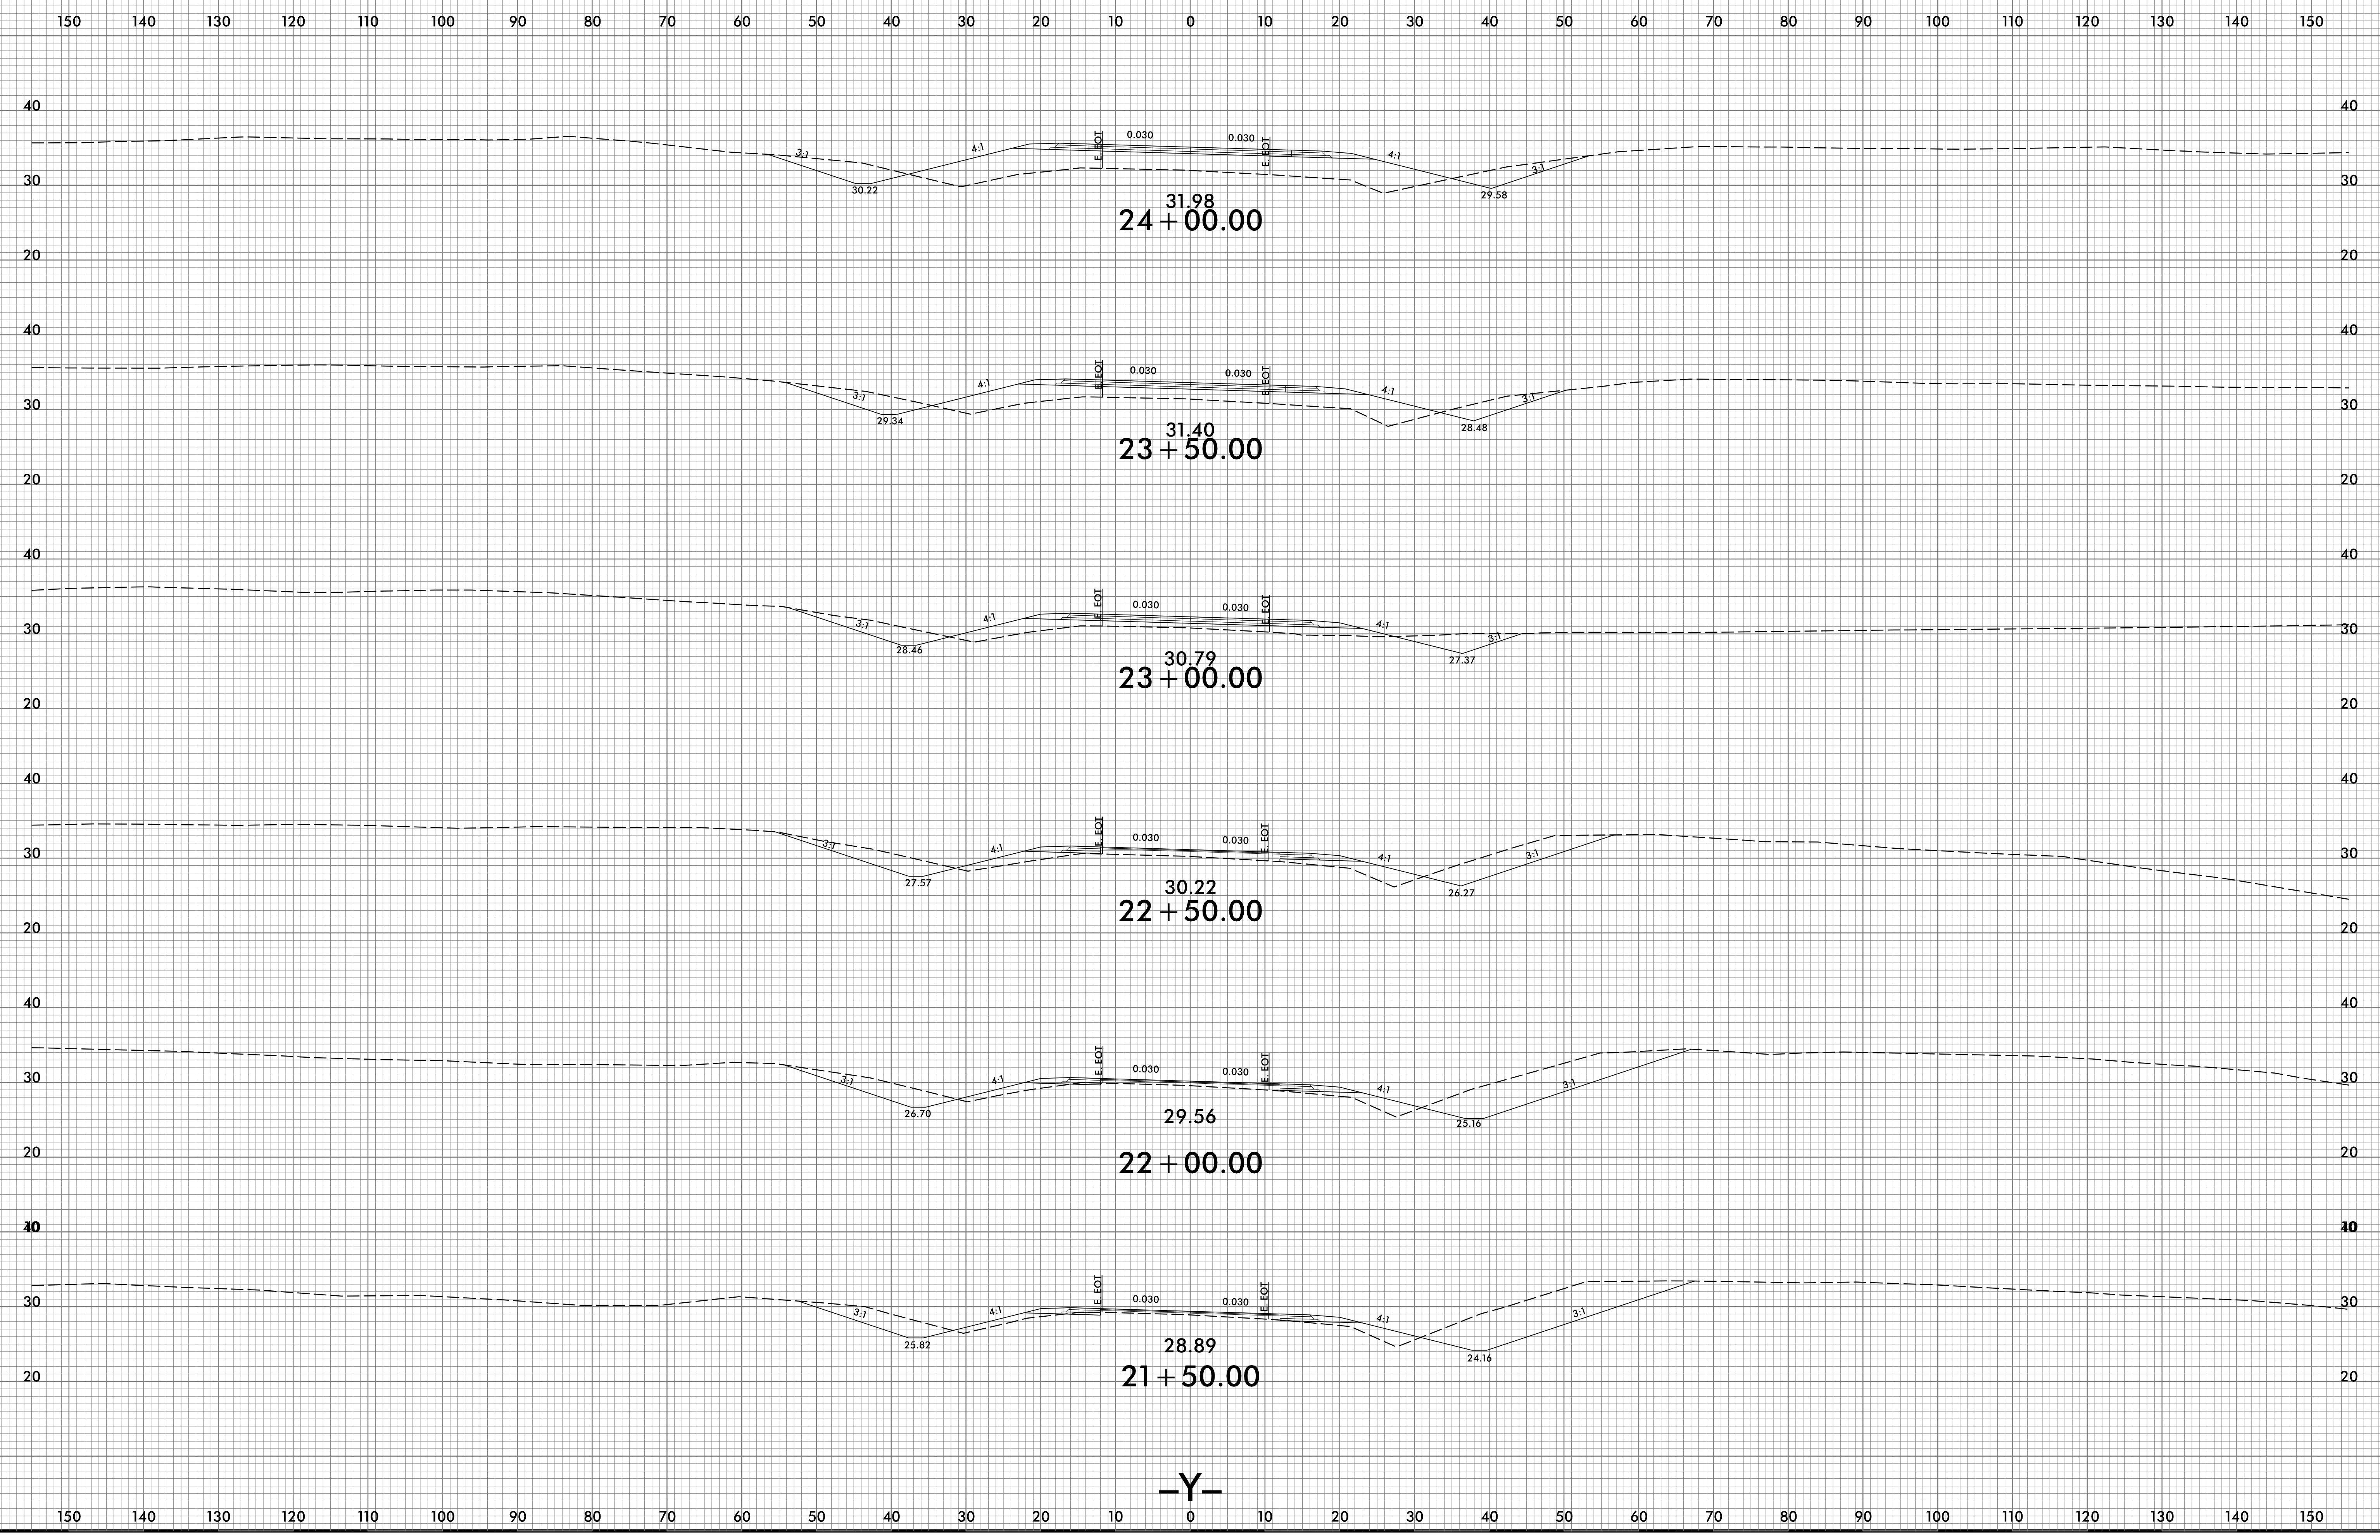

6/23/16

4/4/2022
\\S:\CR-2561CA_Reduced.dgn
User:rdm