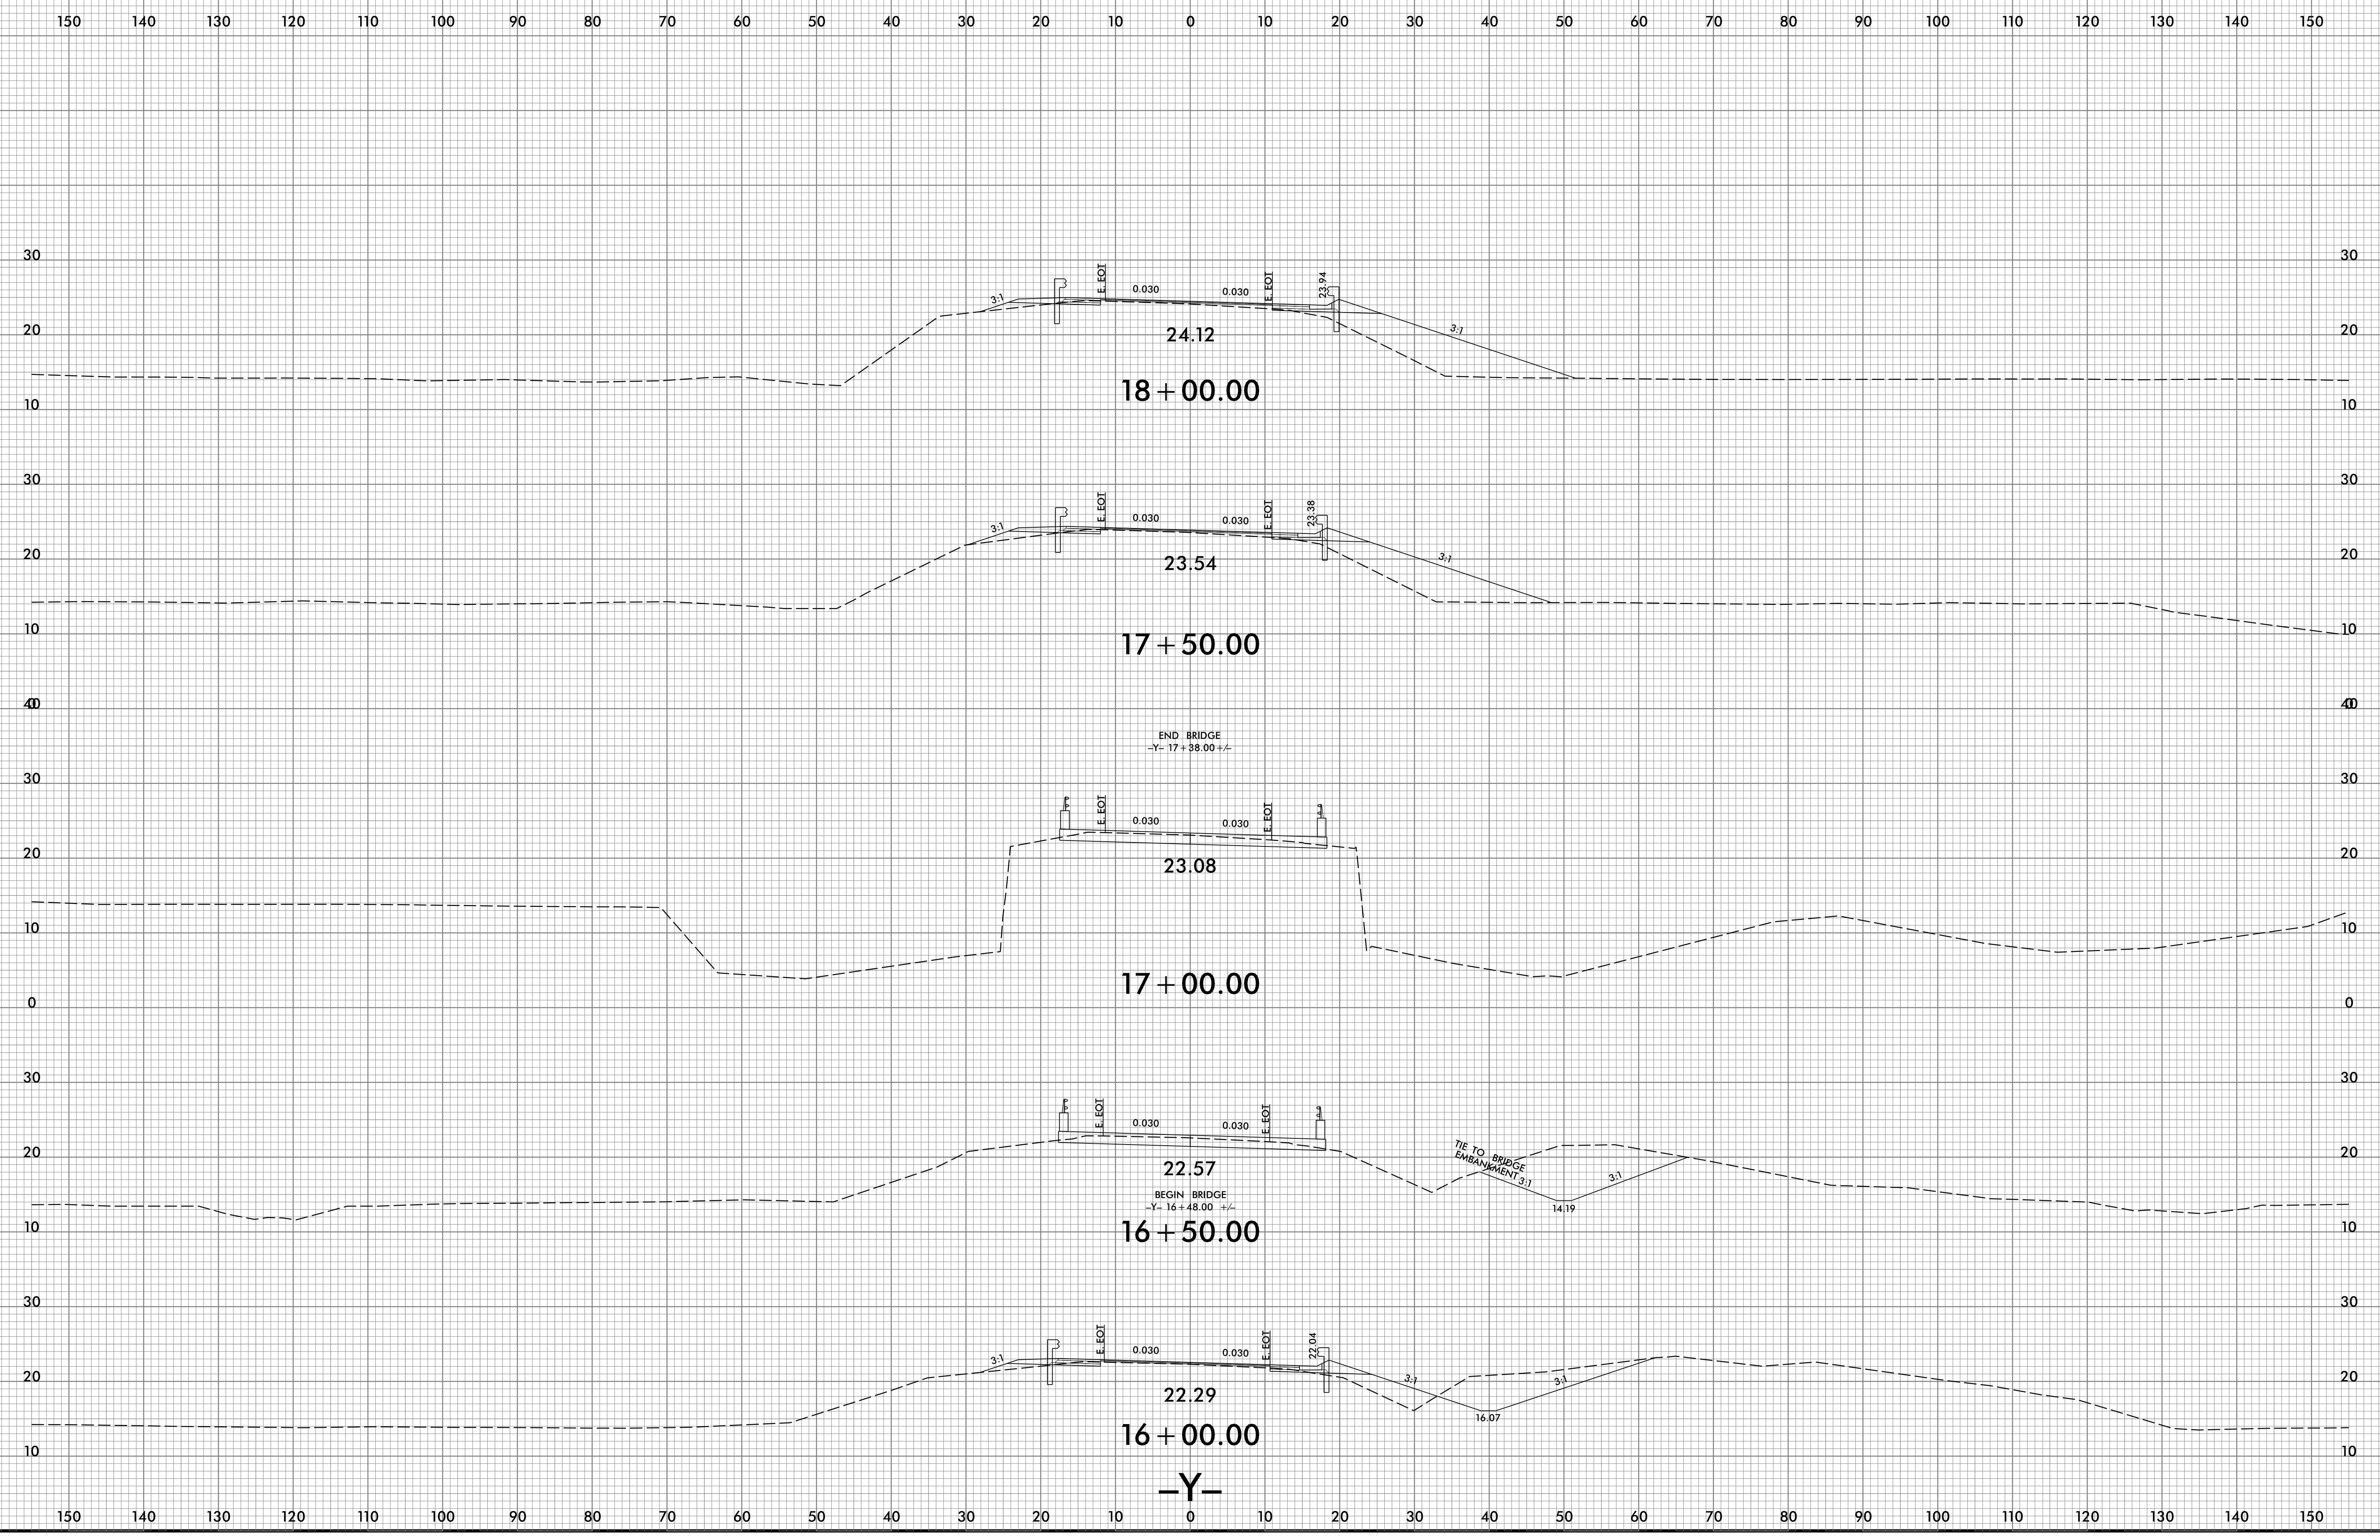

6/23/16

8/26/2022
X:\S\NR\2561CA_Redn_xpl_Y.dgn
User:fridaer-dne