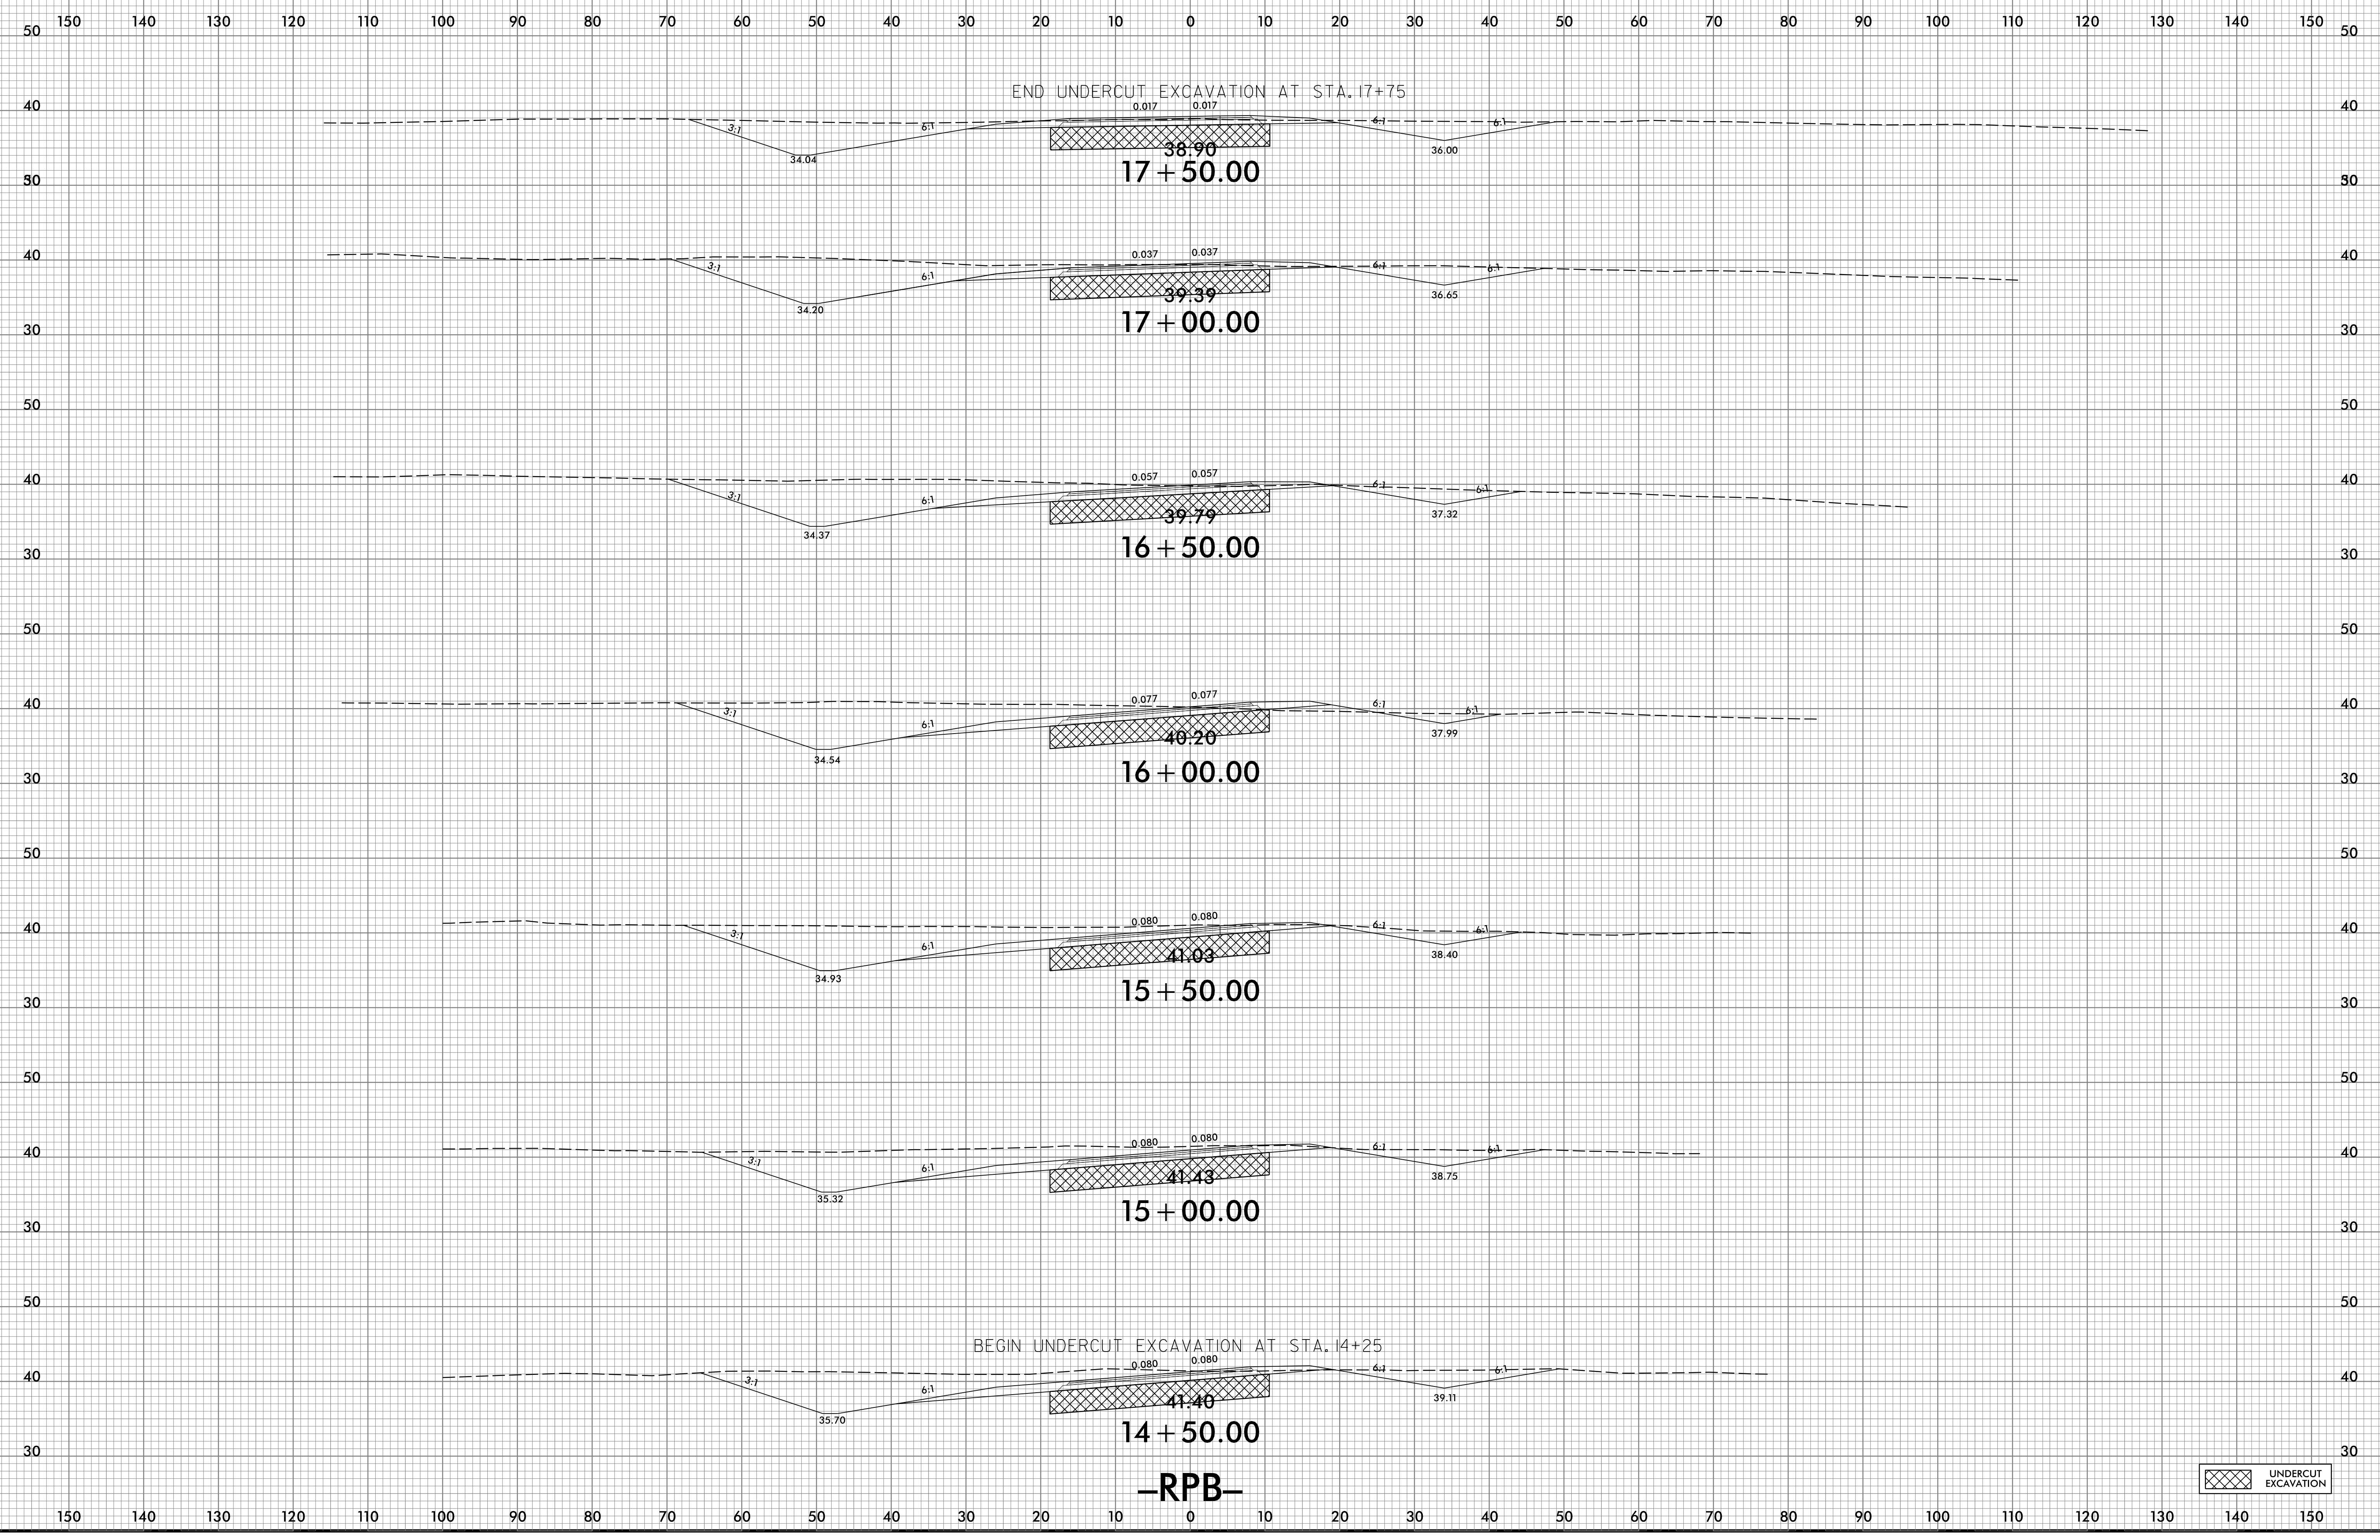

6/23/16

4/4/2022  
\\S\CR-2561CA\_Red\xp1\_RPB.dgn  
User: rpb

-RPB-