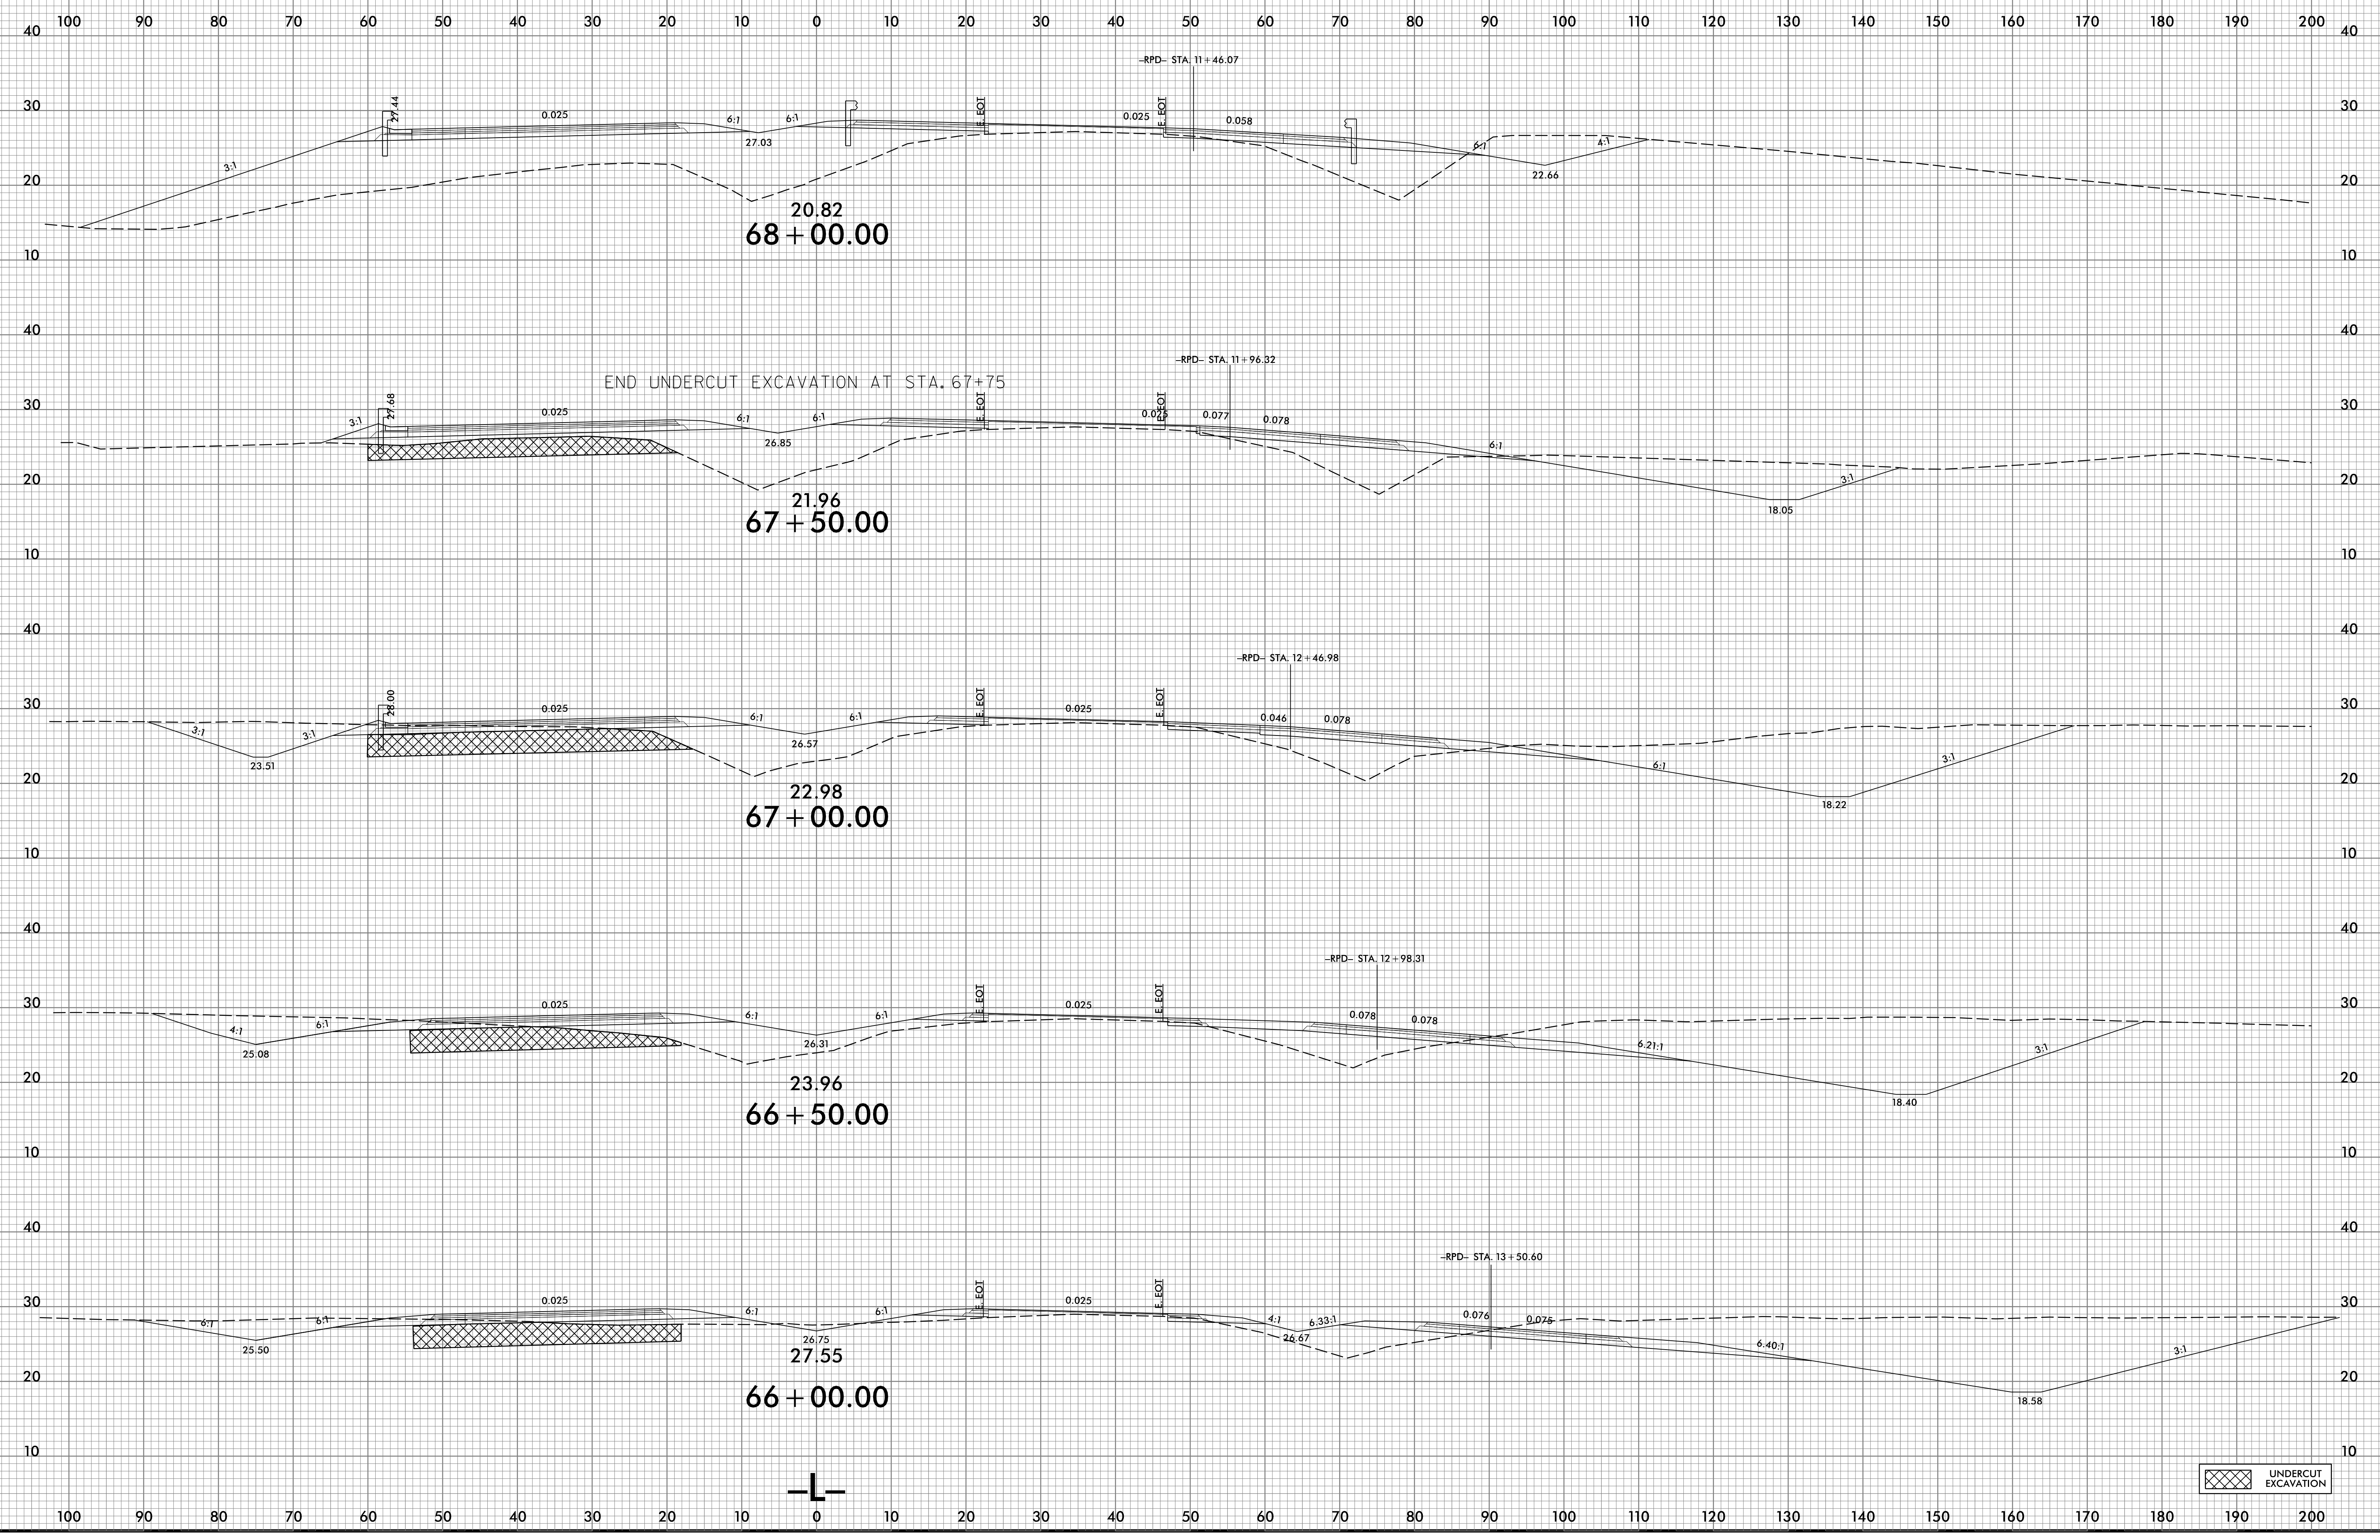

6/23/16

4/4/2022
V:\S\CR-2561CA_Redux\pl.L.dgn
User:fridaer-gne

UNDERCUT EXCAVATION