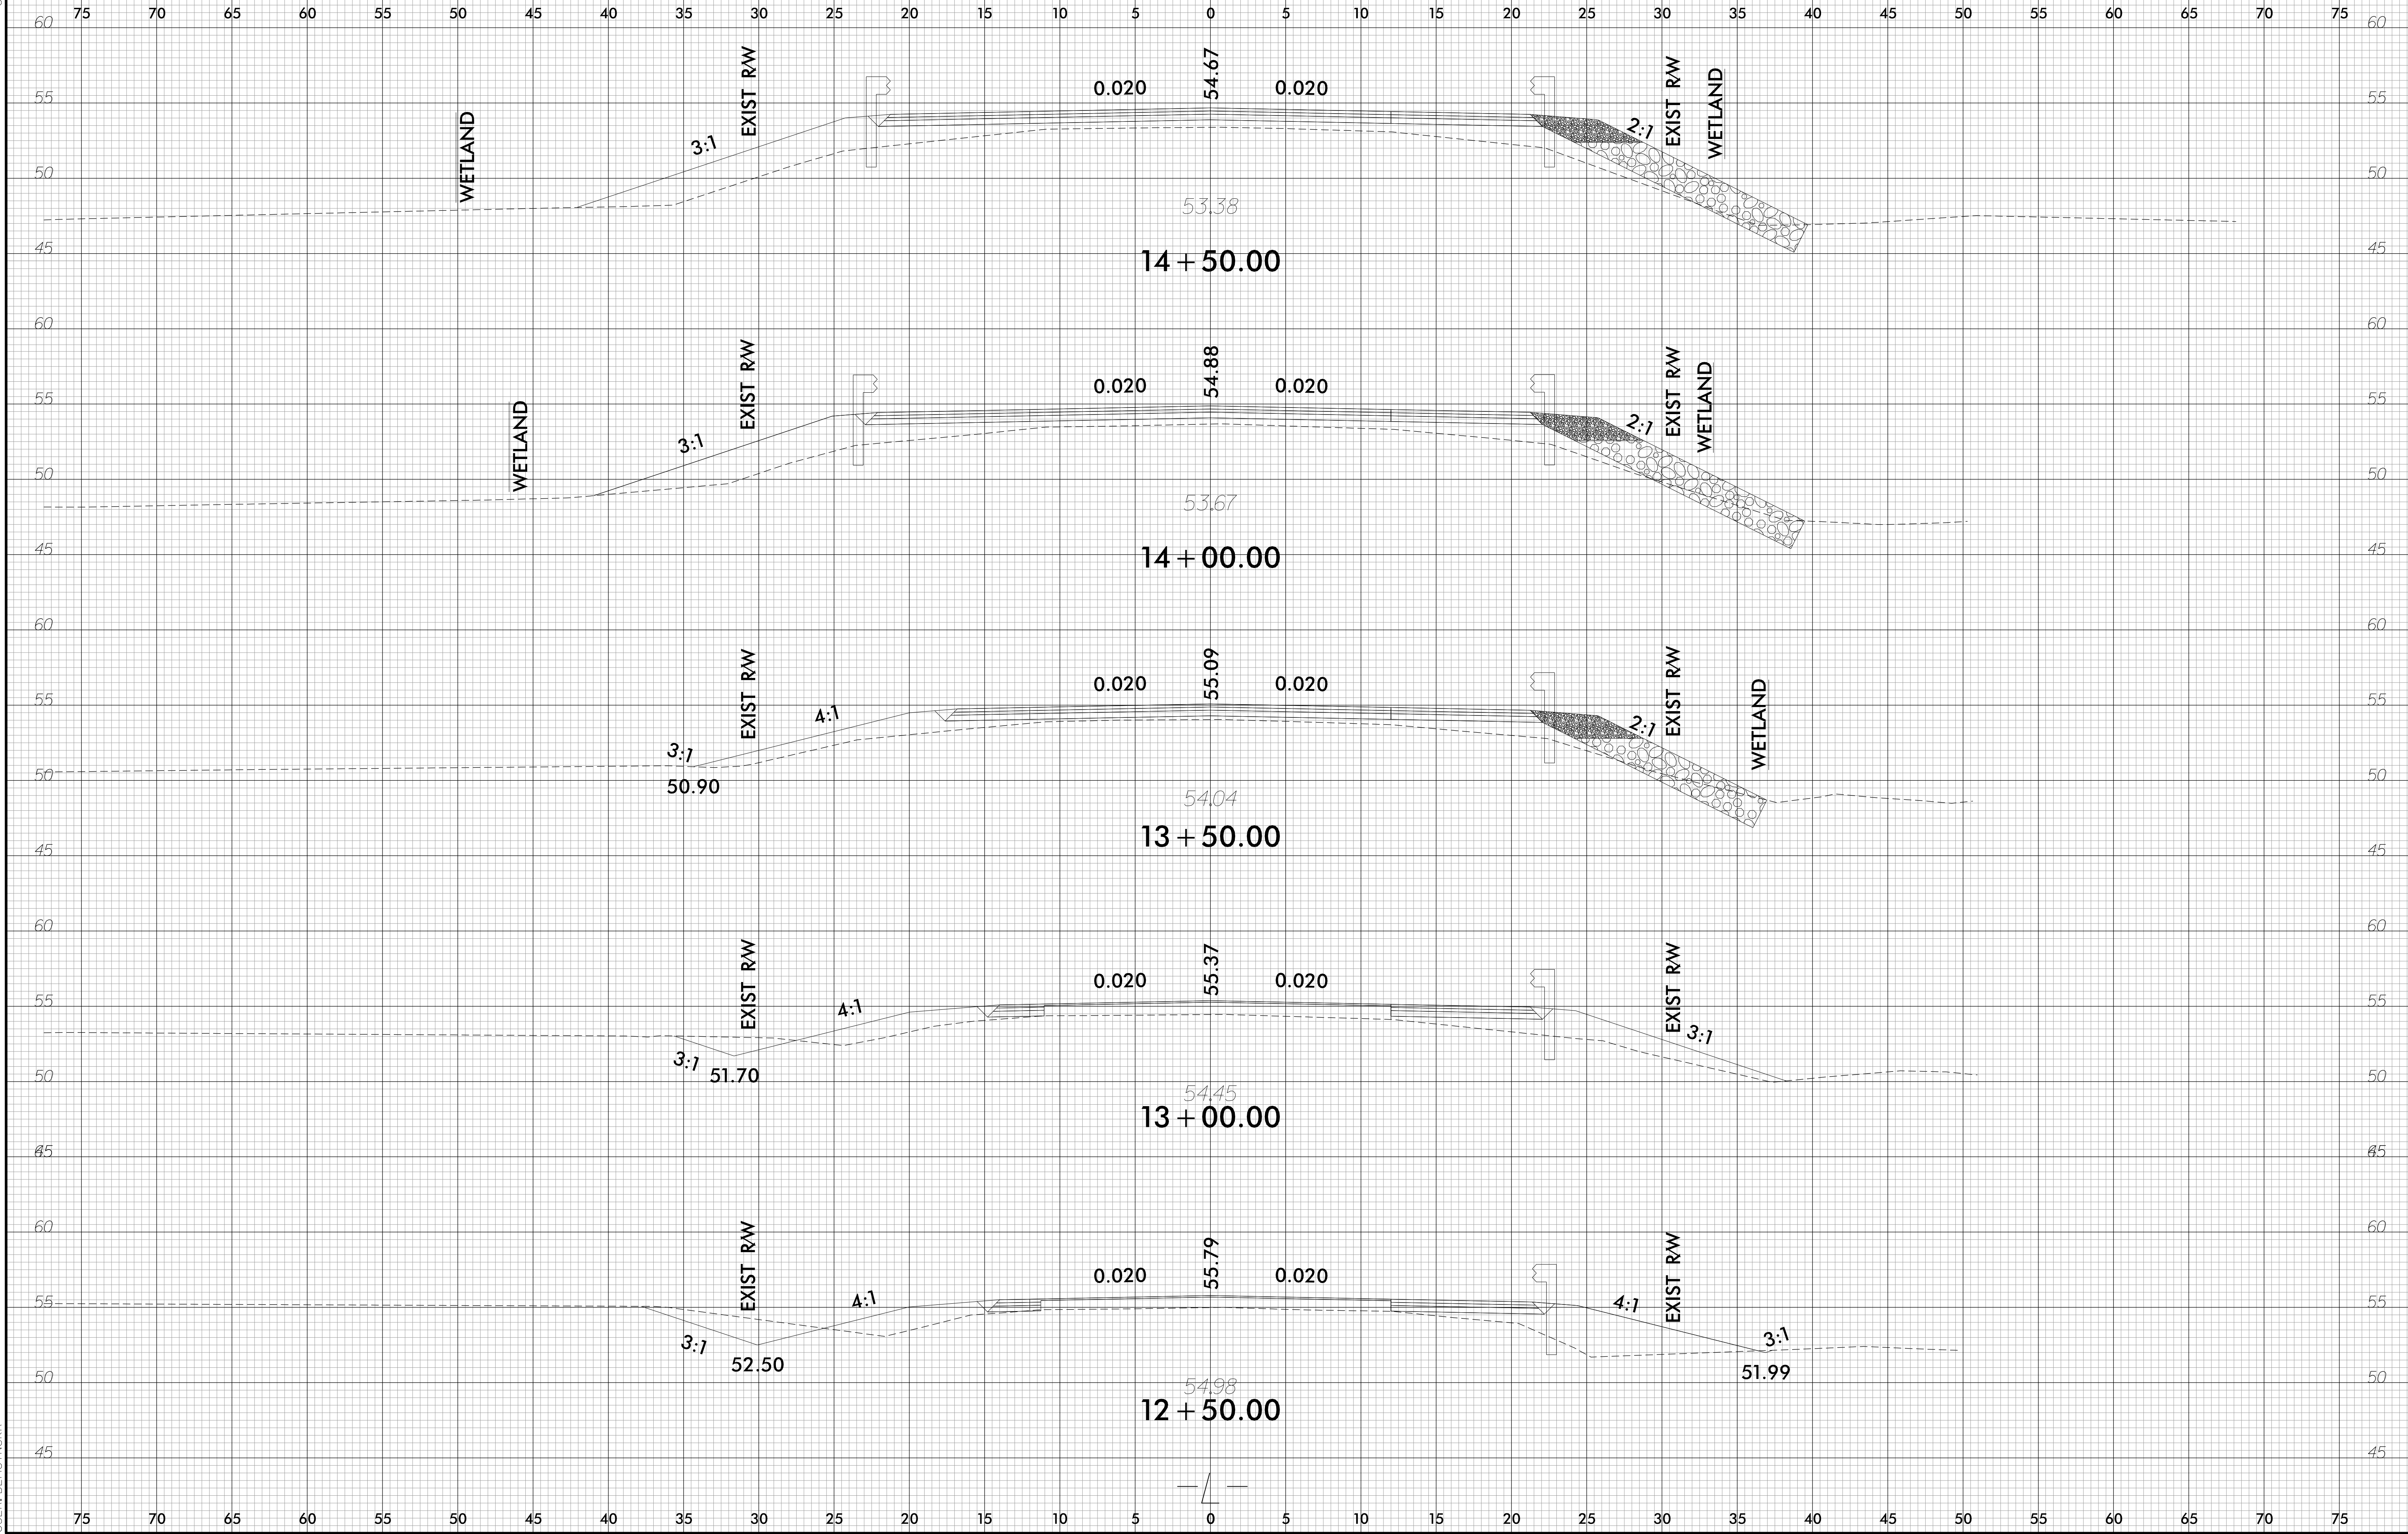

6/23/16

SYSTEM: X:\SC\B5644 Bdu-XPL.L.dgn
USER: DEMINGCRP