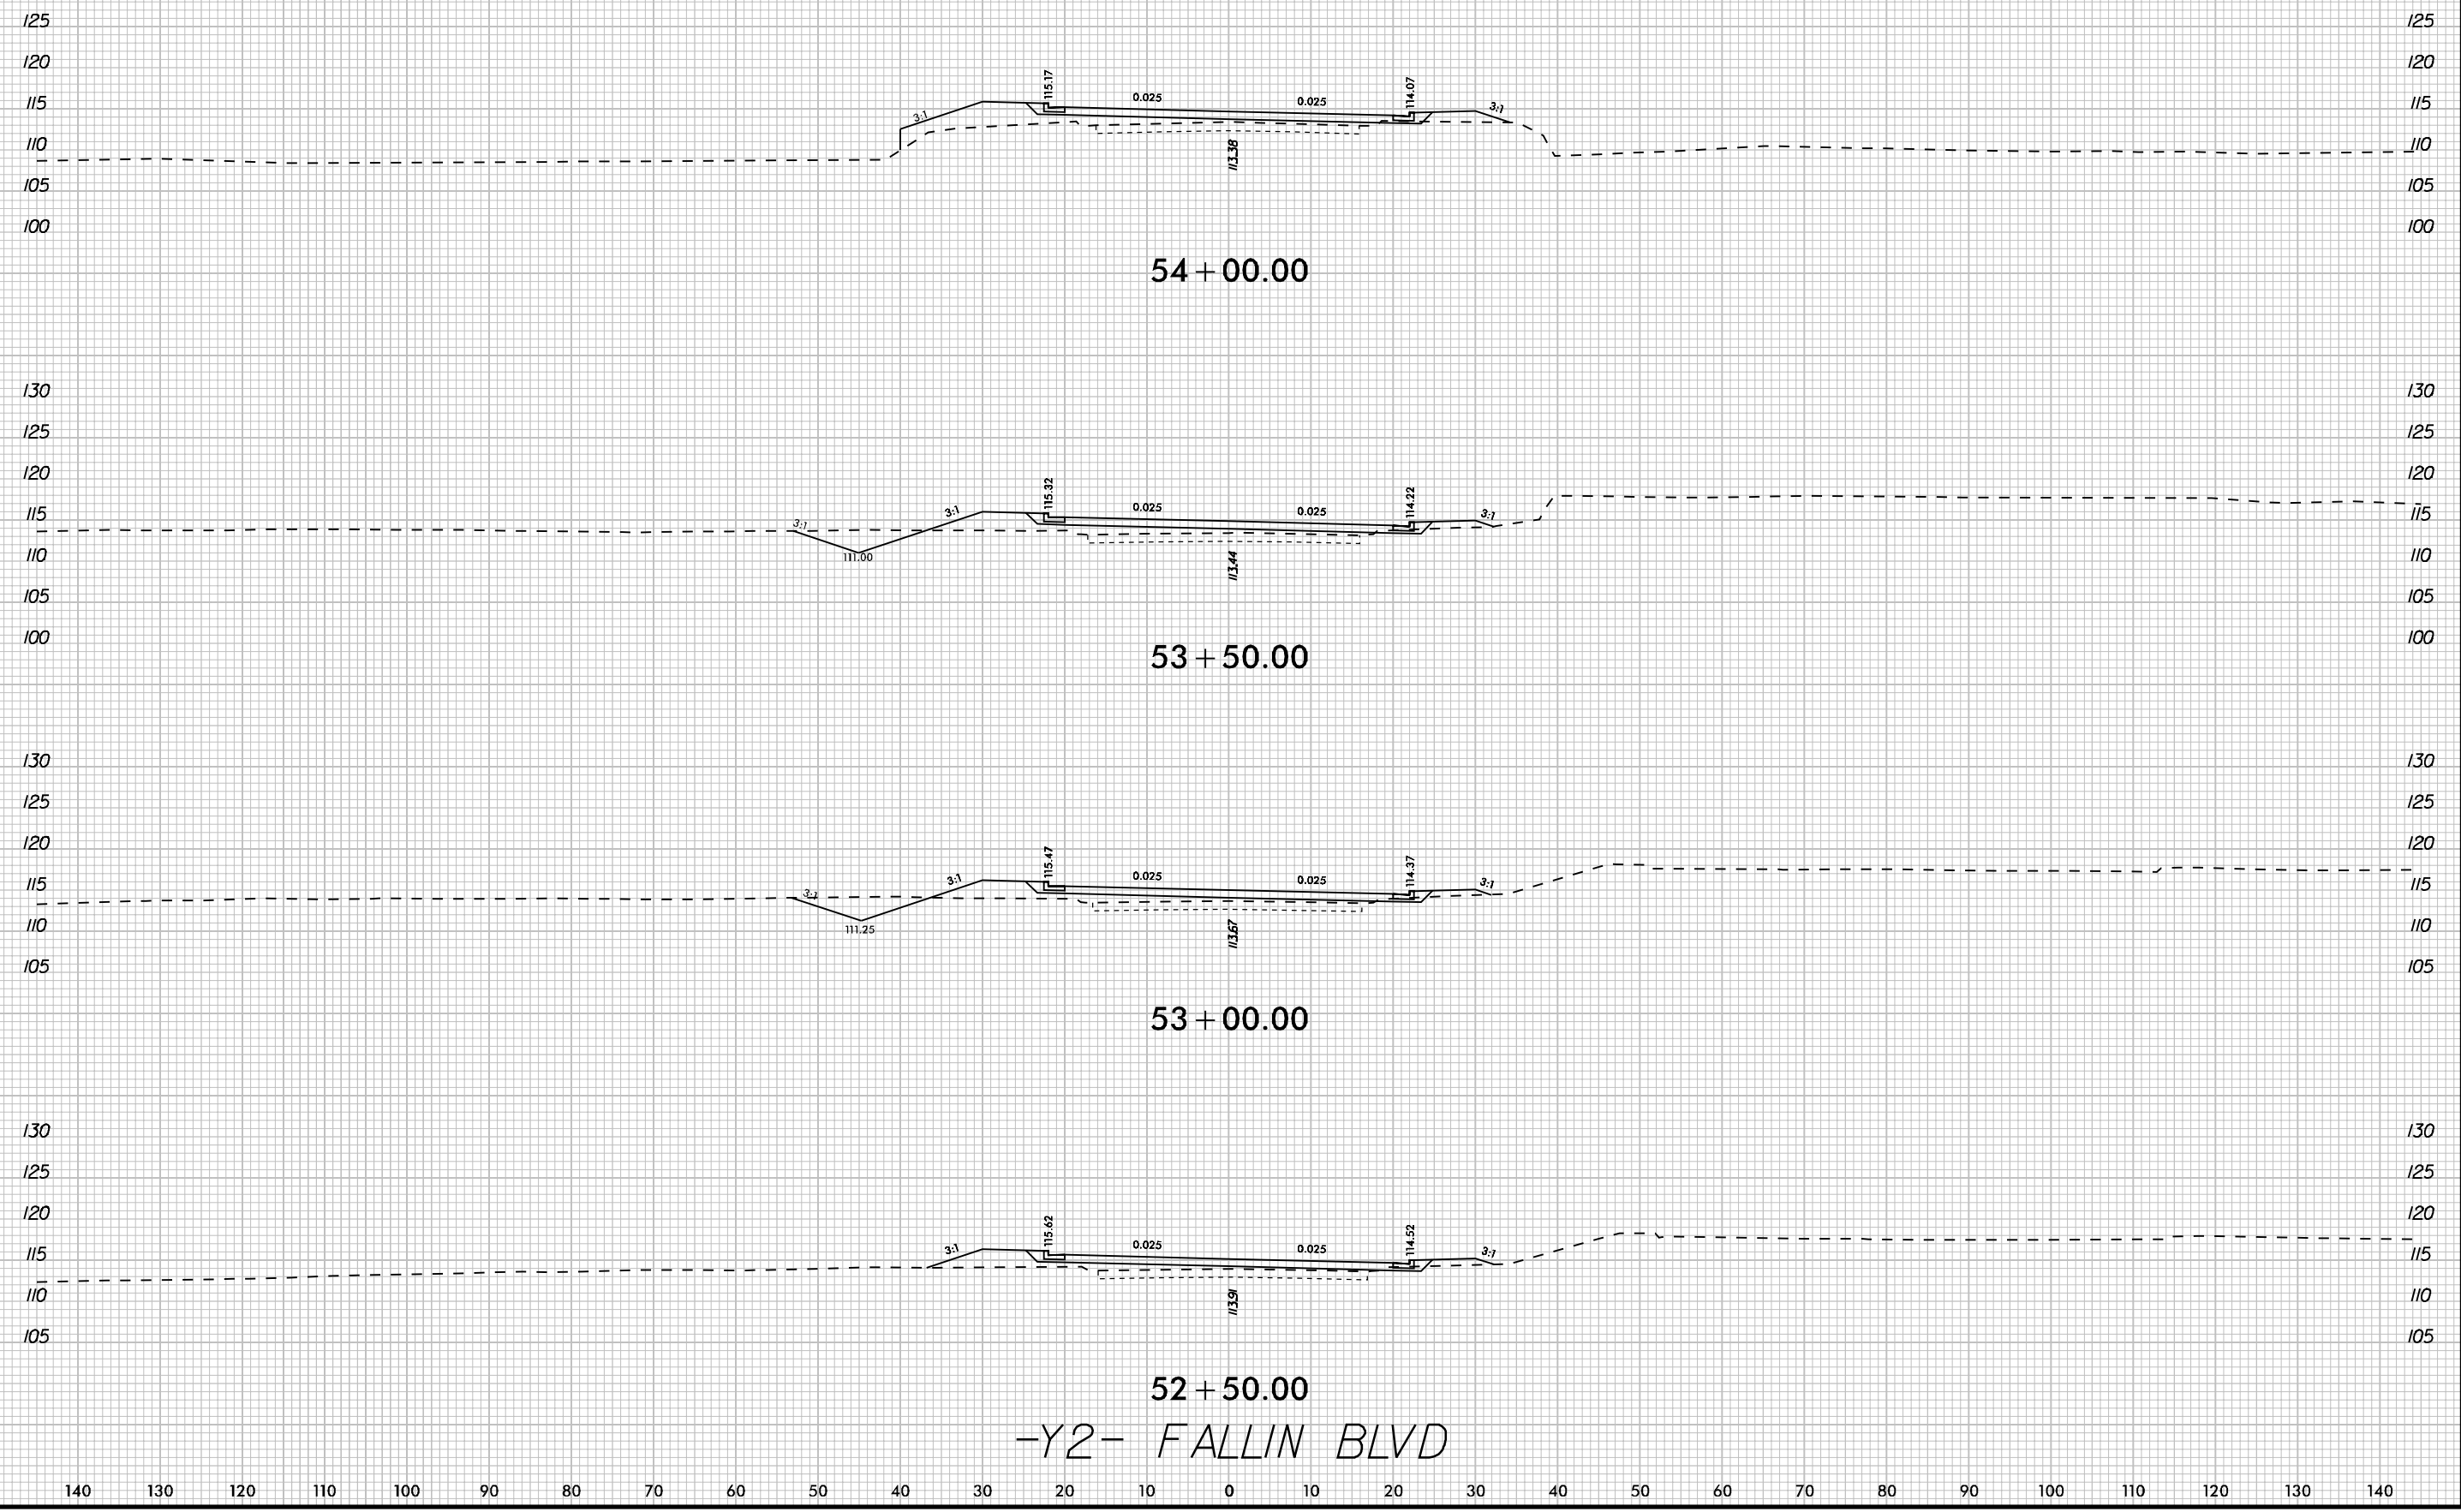

REVISIONS

K:\PAL_Roadway\01036333 - U-5724 (Central Heights)\Roadway\SSCU-5724_rdy_xpl_Y2.dgn

-Y2- FALLIN BLVD

2/19/2020