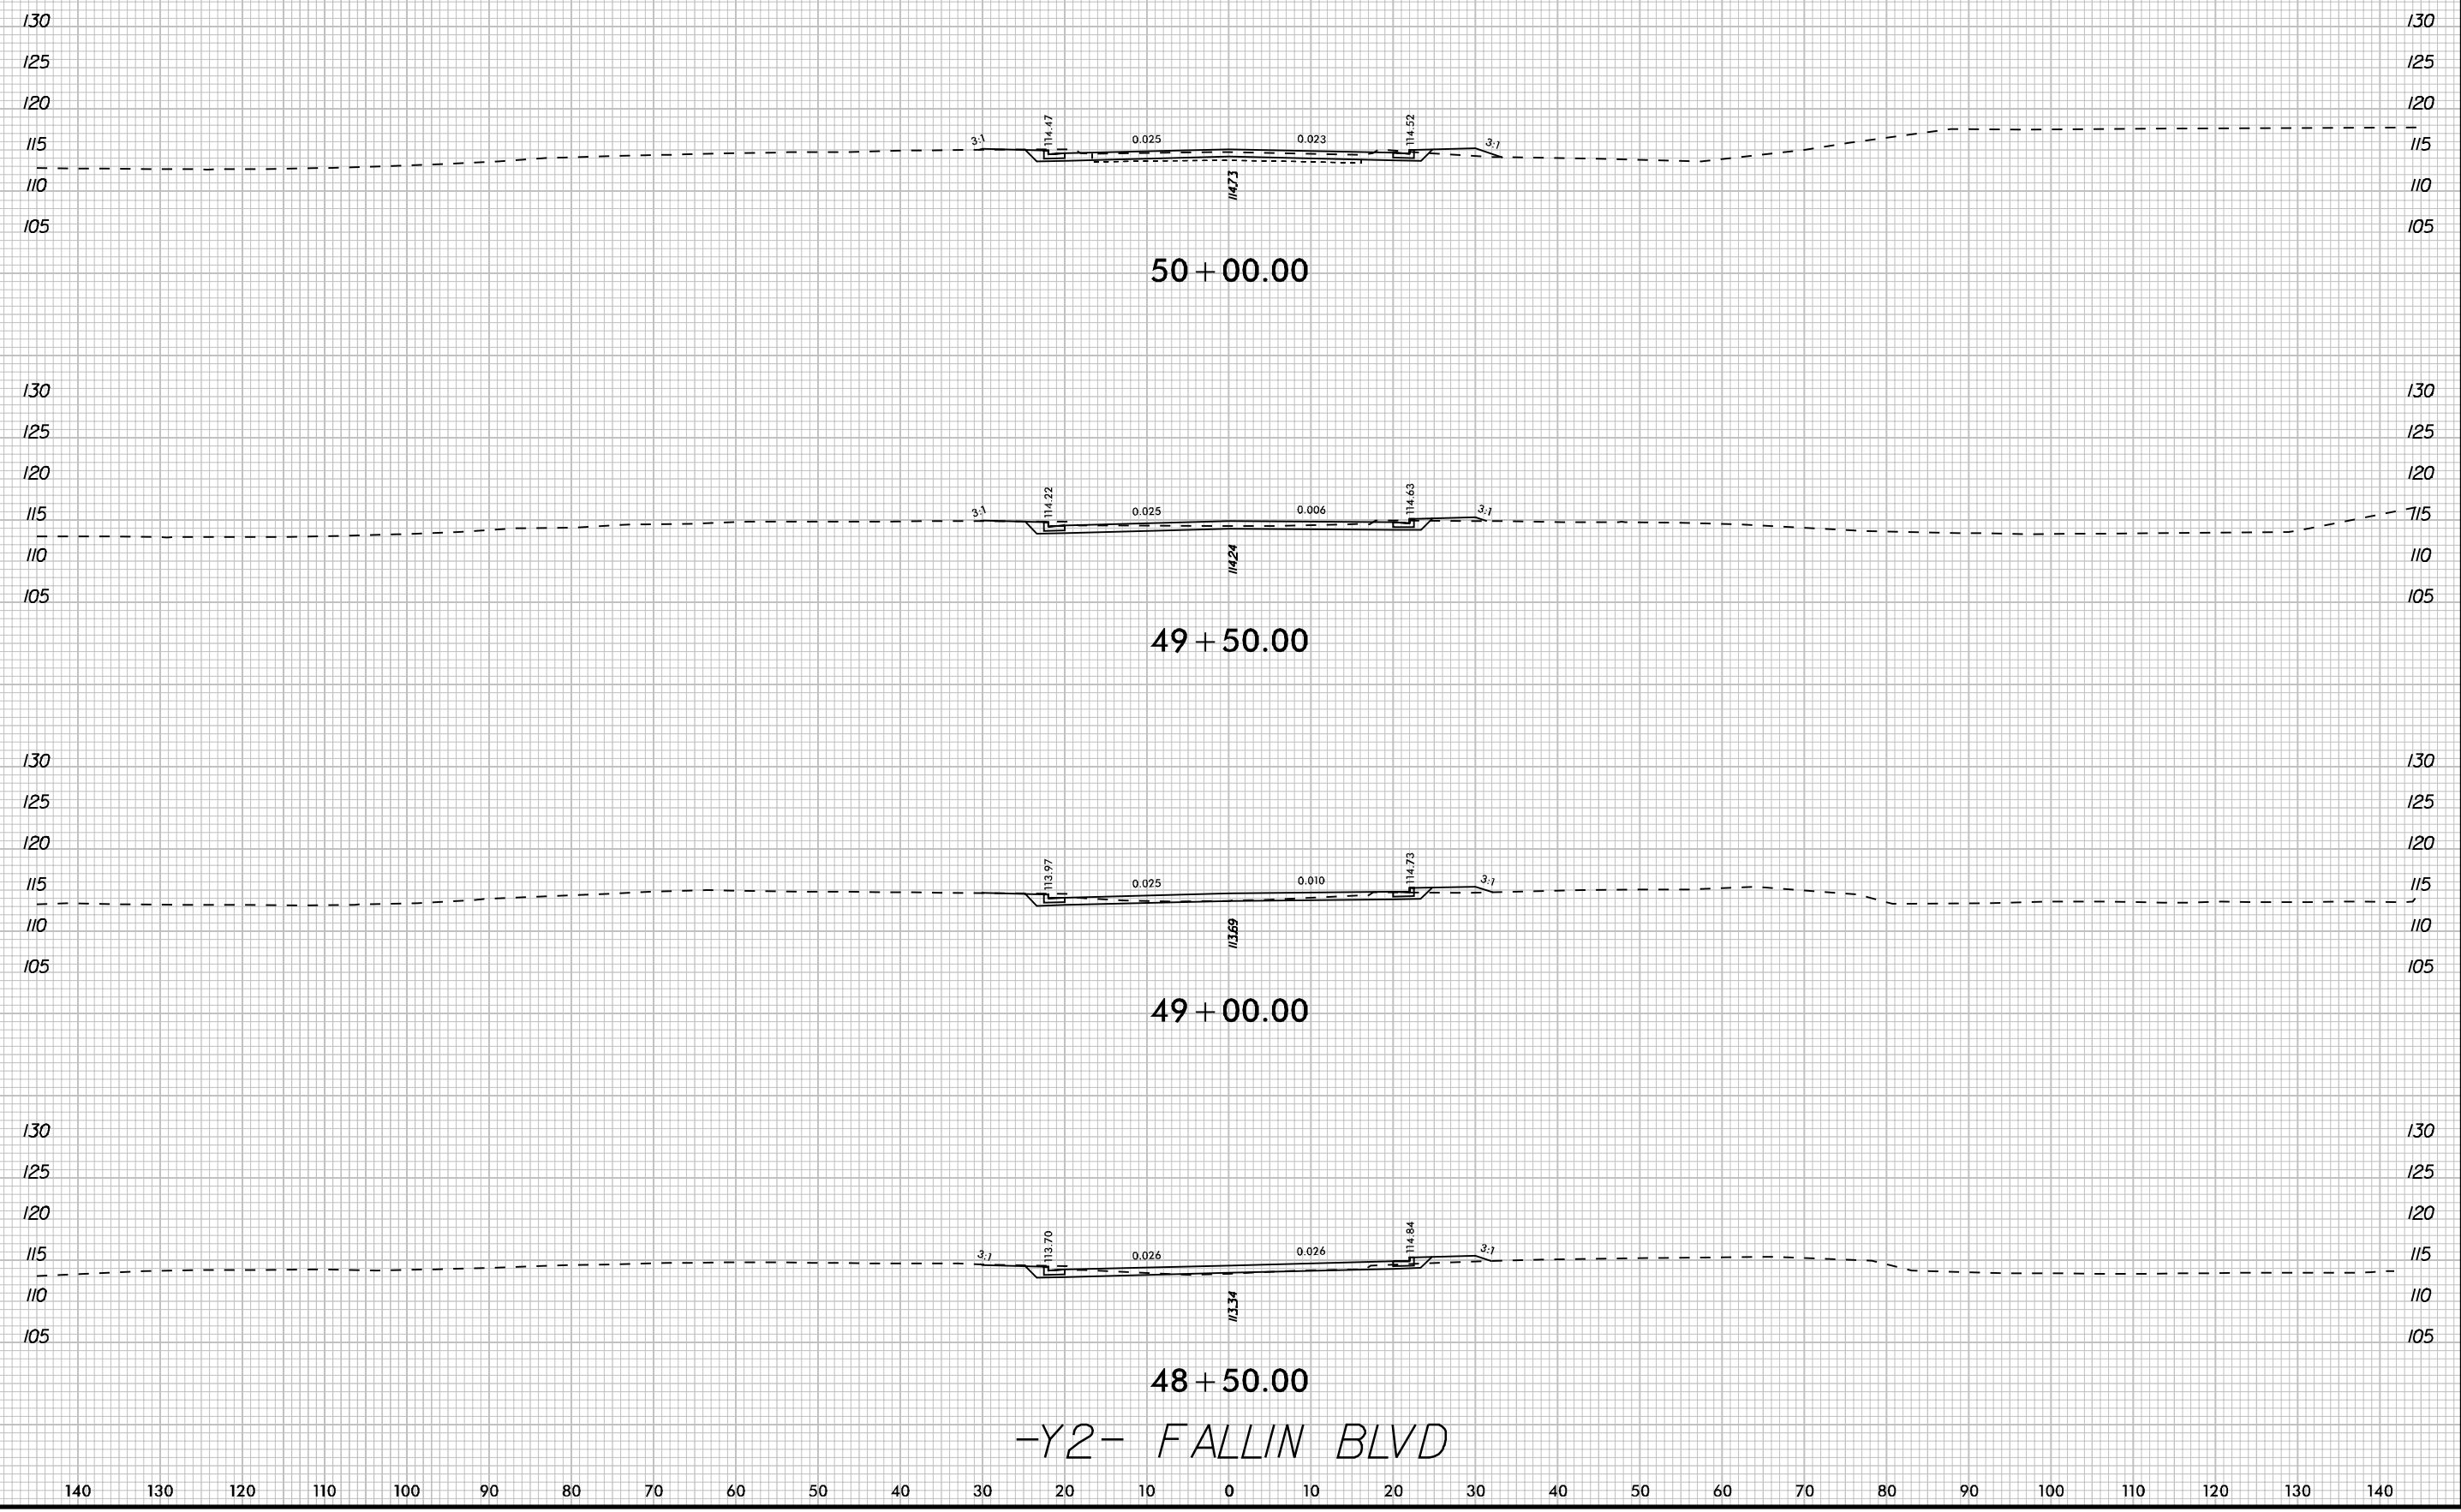

REVISIONS

K:\PAL_Roadway\0\036333 - U-5724 (Central Heights)\Roadway\SSCU-5724_rdy_xpl_Y2.dgn
2/19/2020

-Y2- FALLIN BLVD