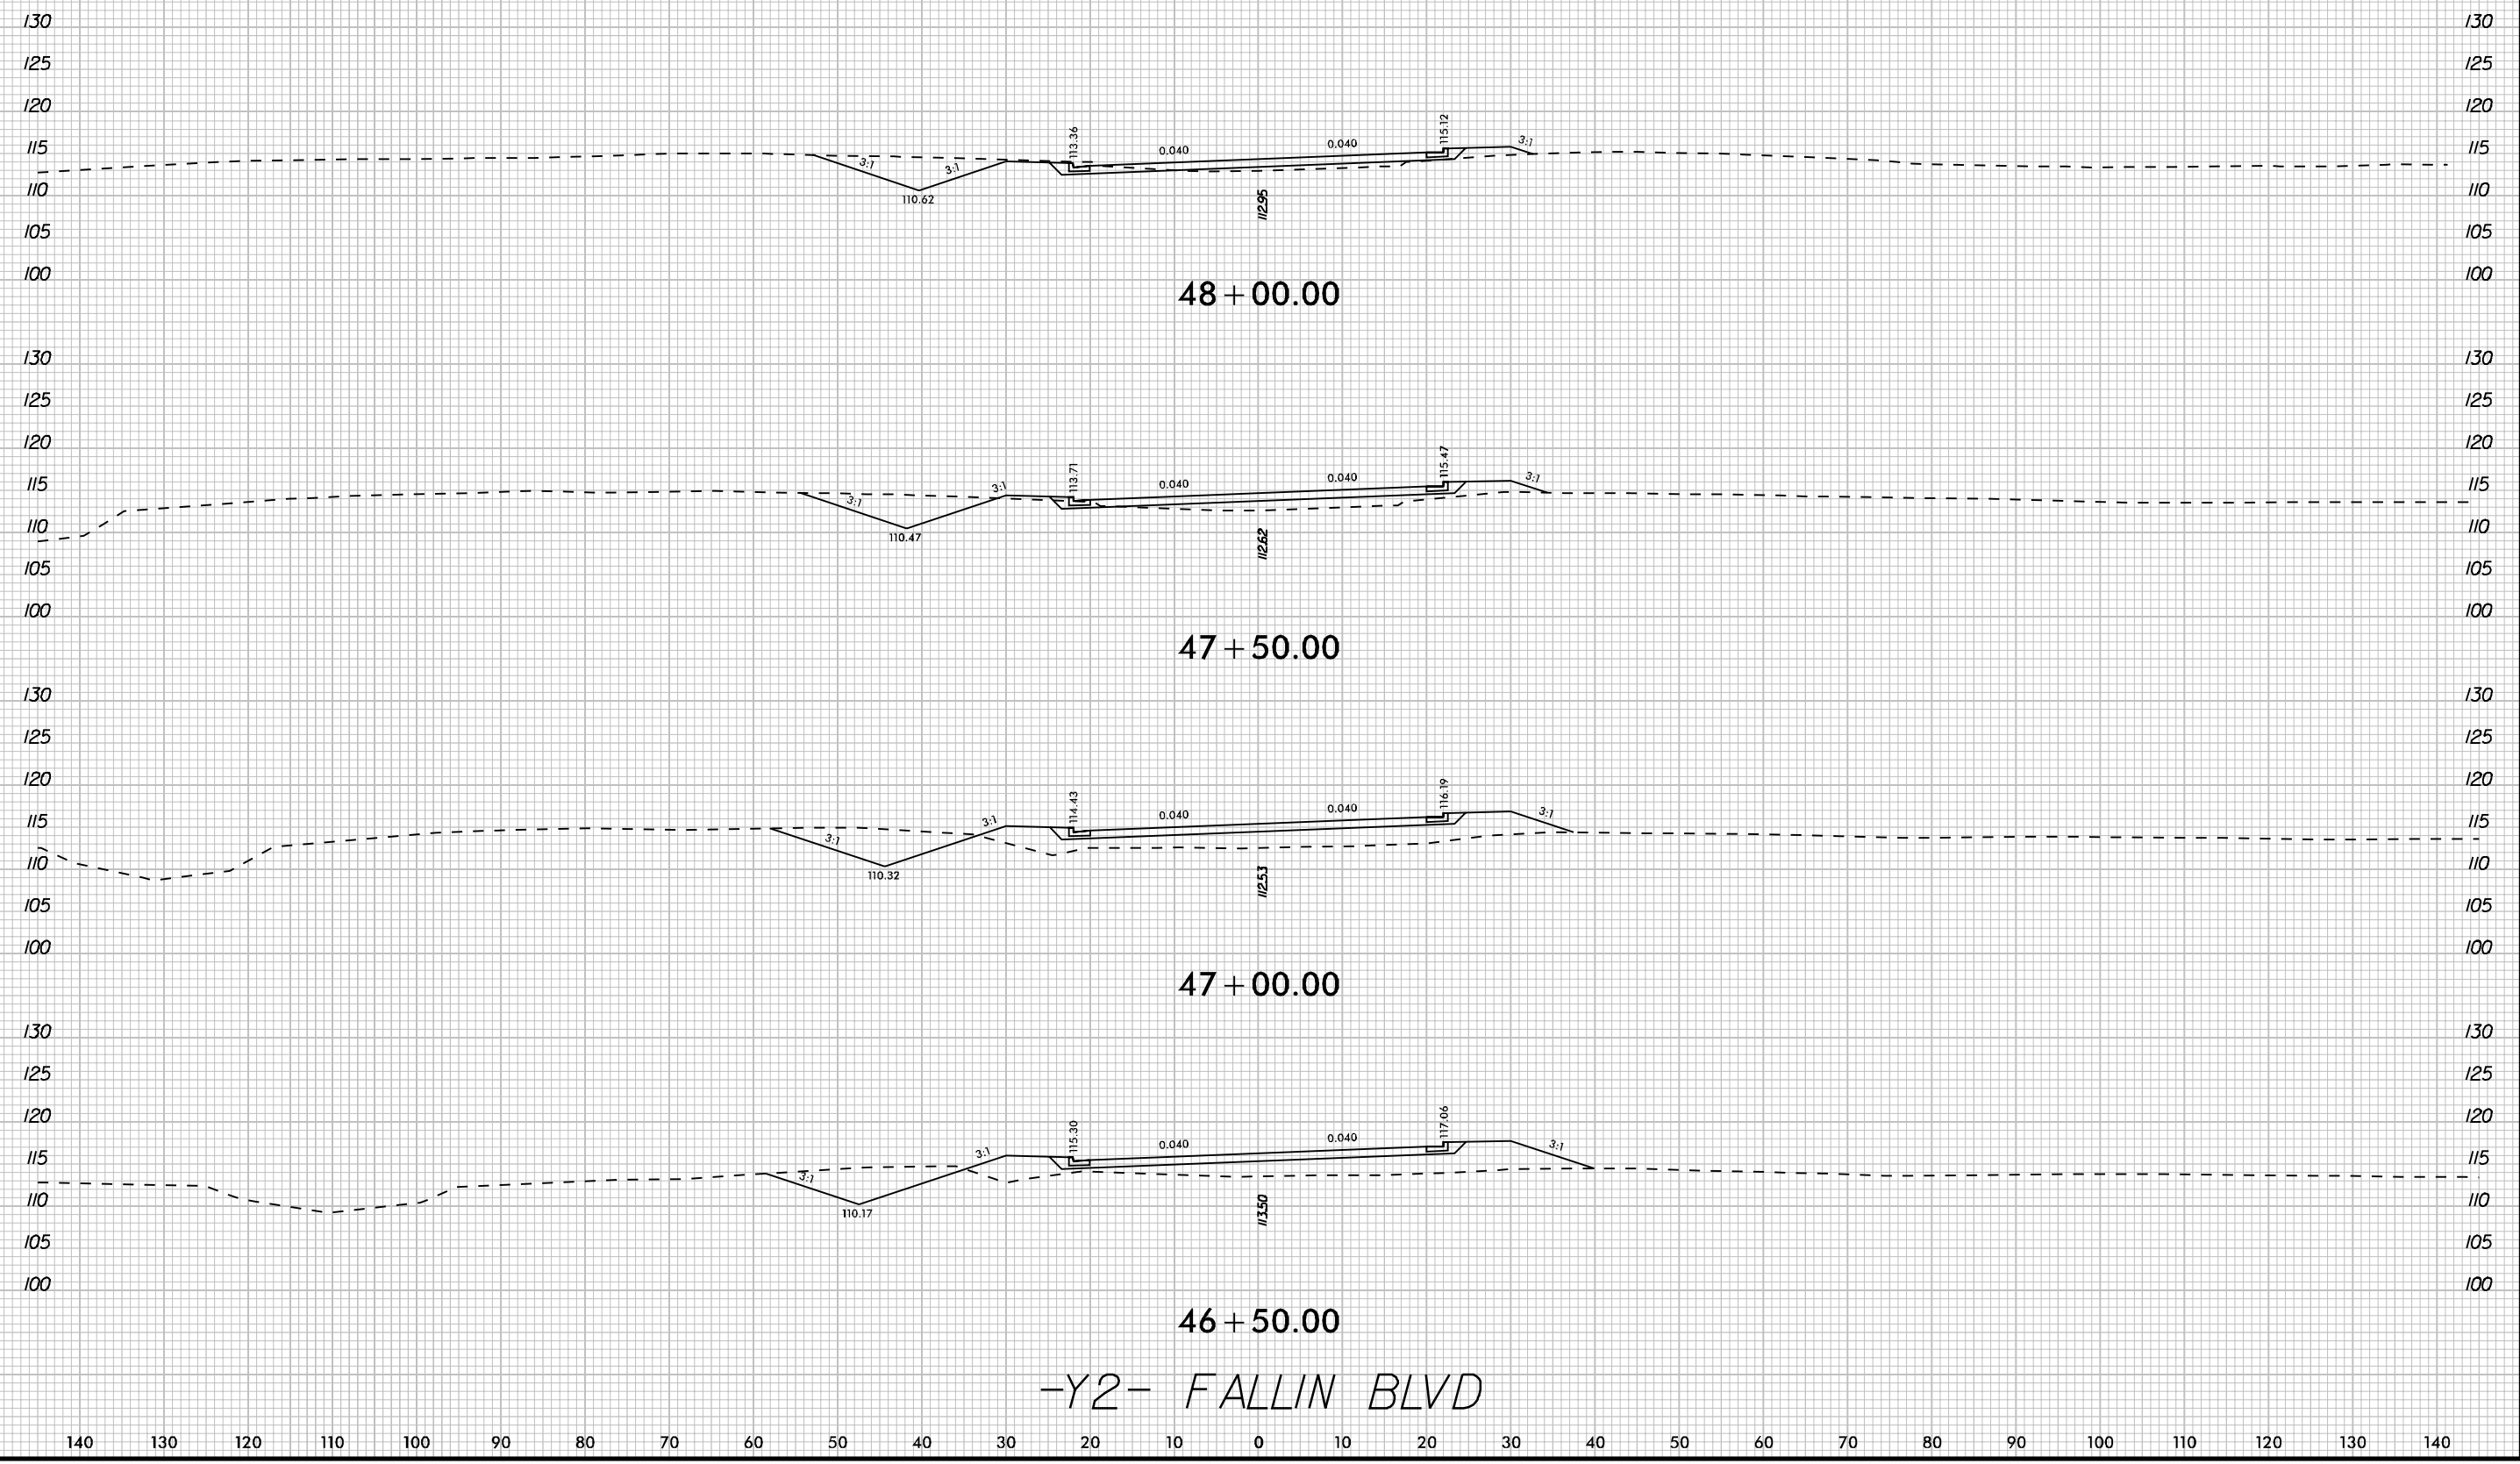

REVISIONS

K:\PAL_Roadway\01036333 - U-5724 (Central Heights)\Roadway\SSCU-5724_rdy_xpl_Y2.dgn
2/19/2020

-Y2- FALLIN BLVD